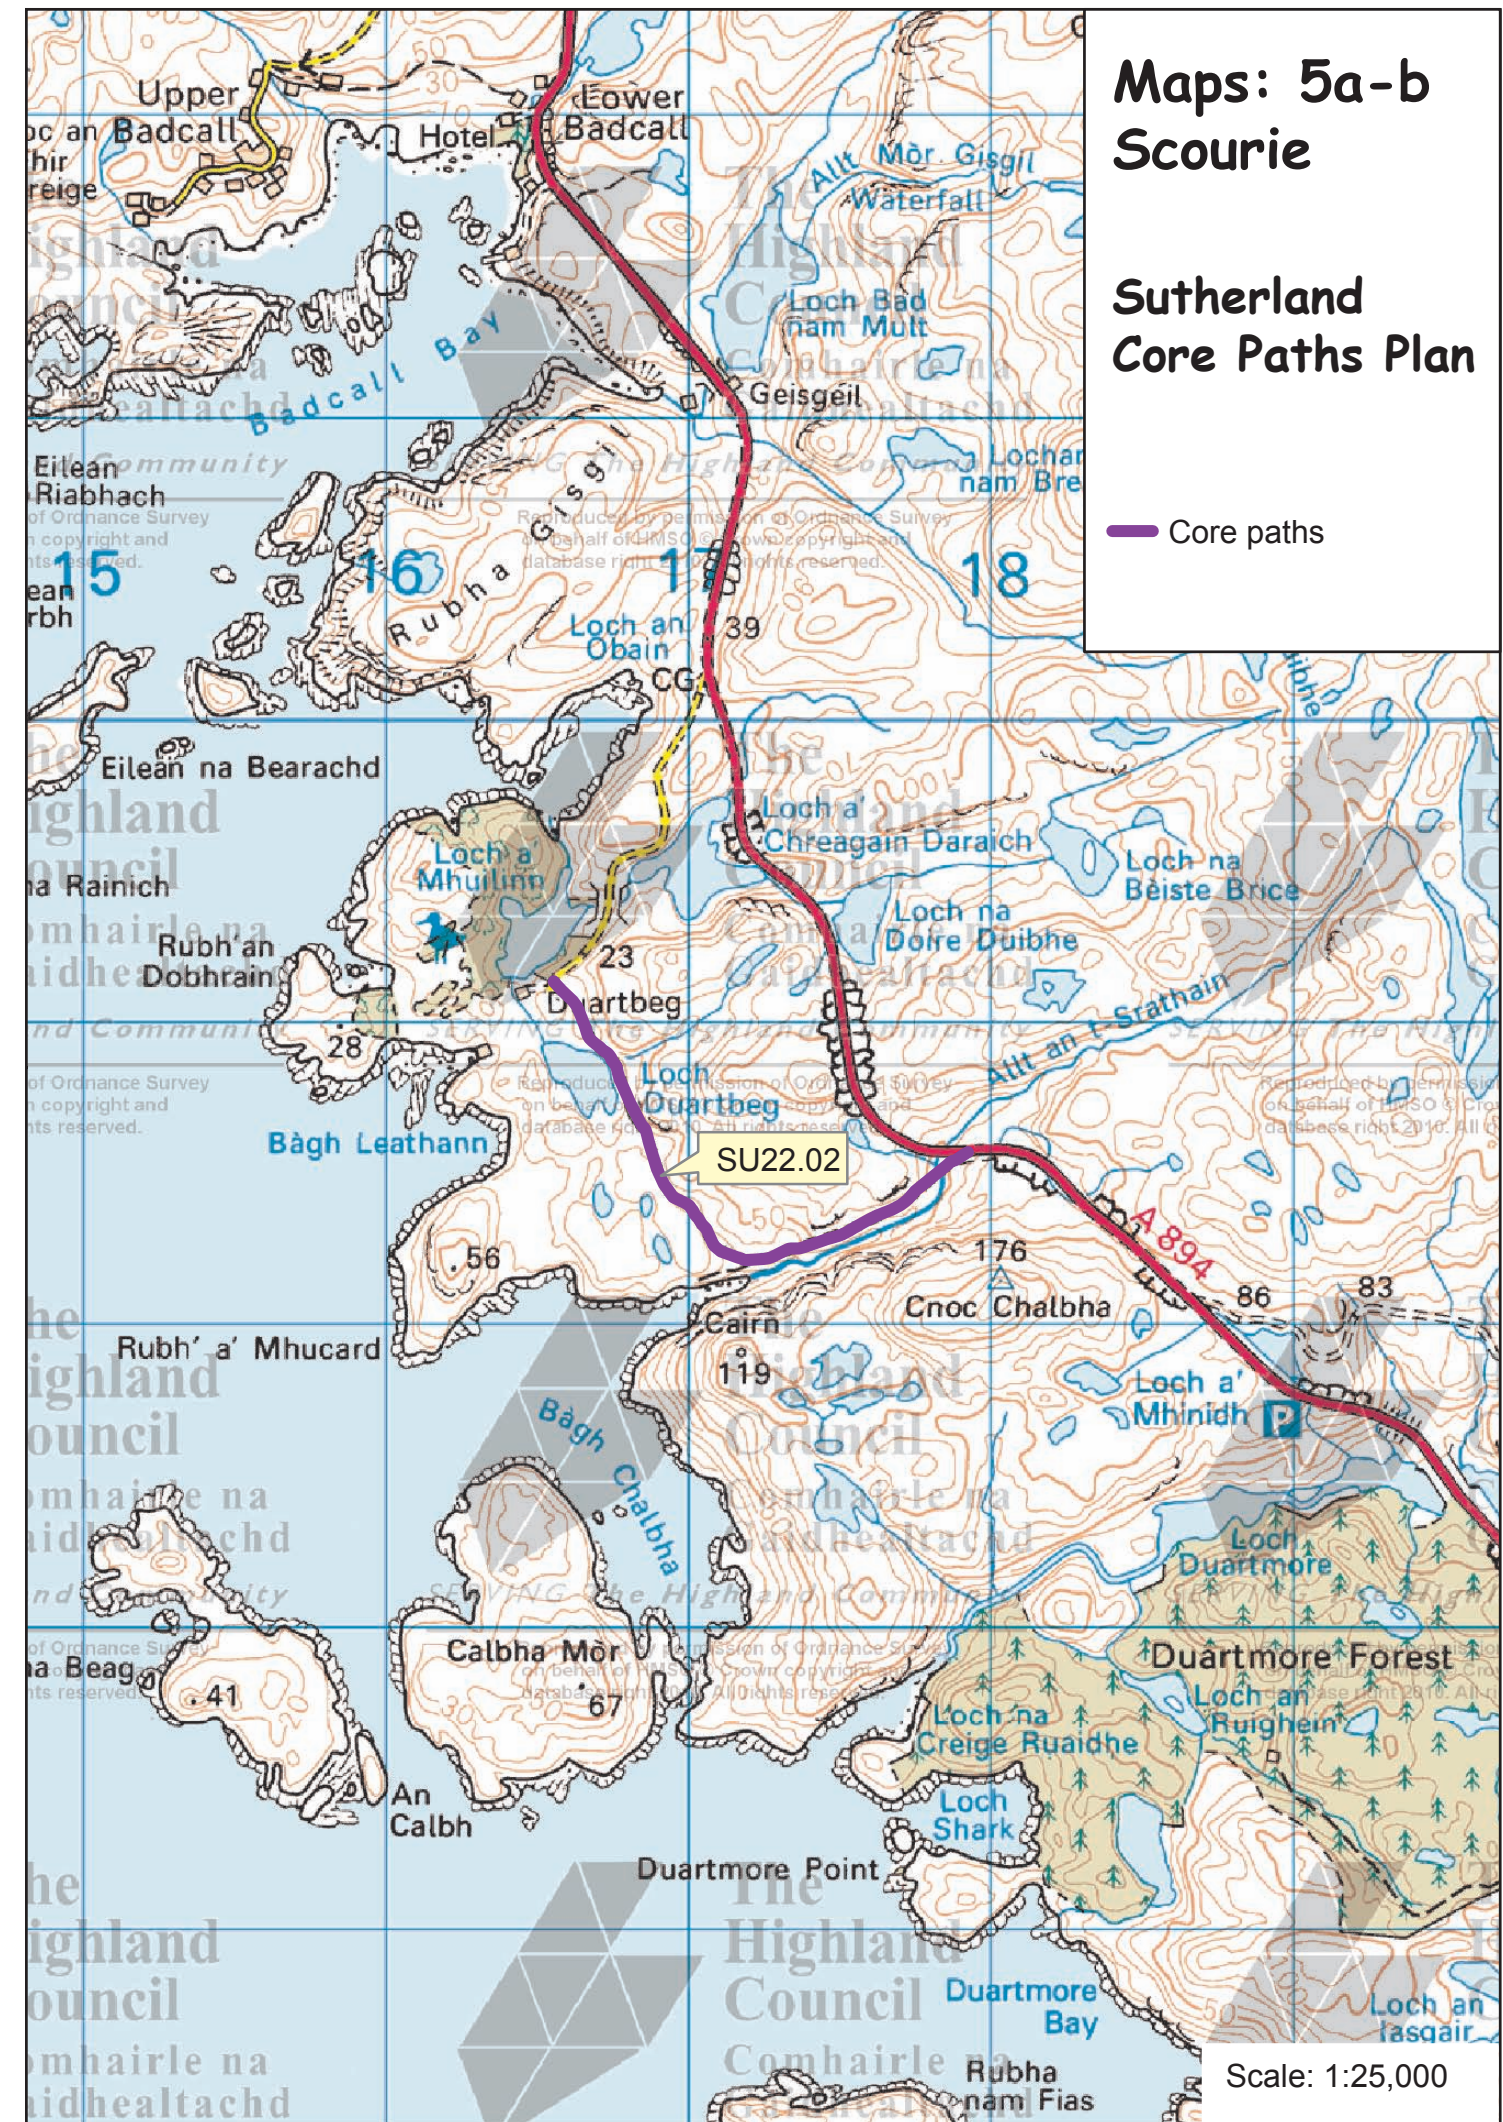

Map: 5a-b Scourie

Sutherland Core Paths Plan

Path No.	Path Name/Route	Path Type	Length (kms)
SU22.01	Scourie - Tarbet	earth/stone	5.1
SU22.02	Loch Duartbeg, Old Road	track (tar)	2.1
SU22.03	Scourie Headland, Scouriemore	earth	1.1
SU22.04	Scourie Peatroad-North and South	stone/earth	2.1
SU22.05	Playingfield – Scourie Hall	constructed path	0.3

Maps: 5a-b Scourie

Sutherland Core Paths Plan

— Core paths