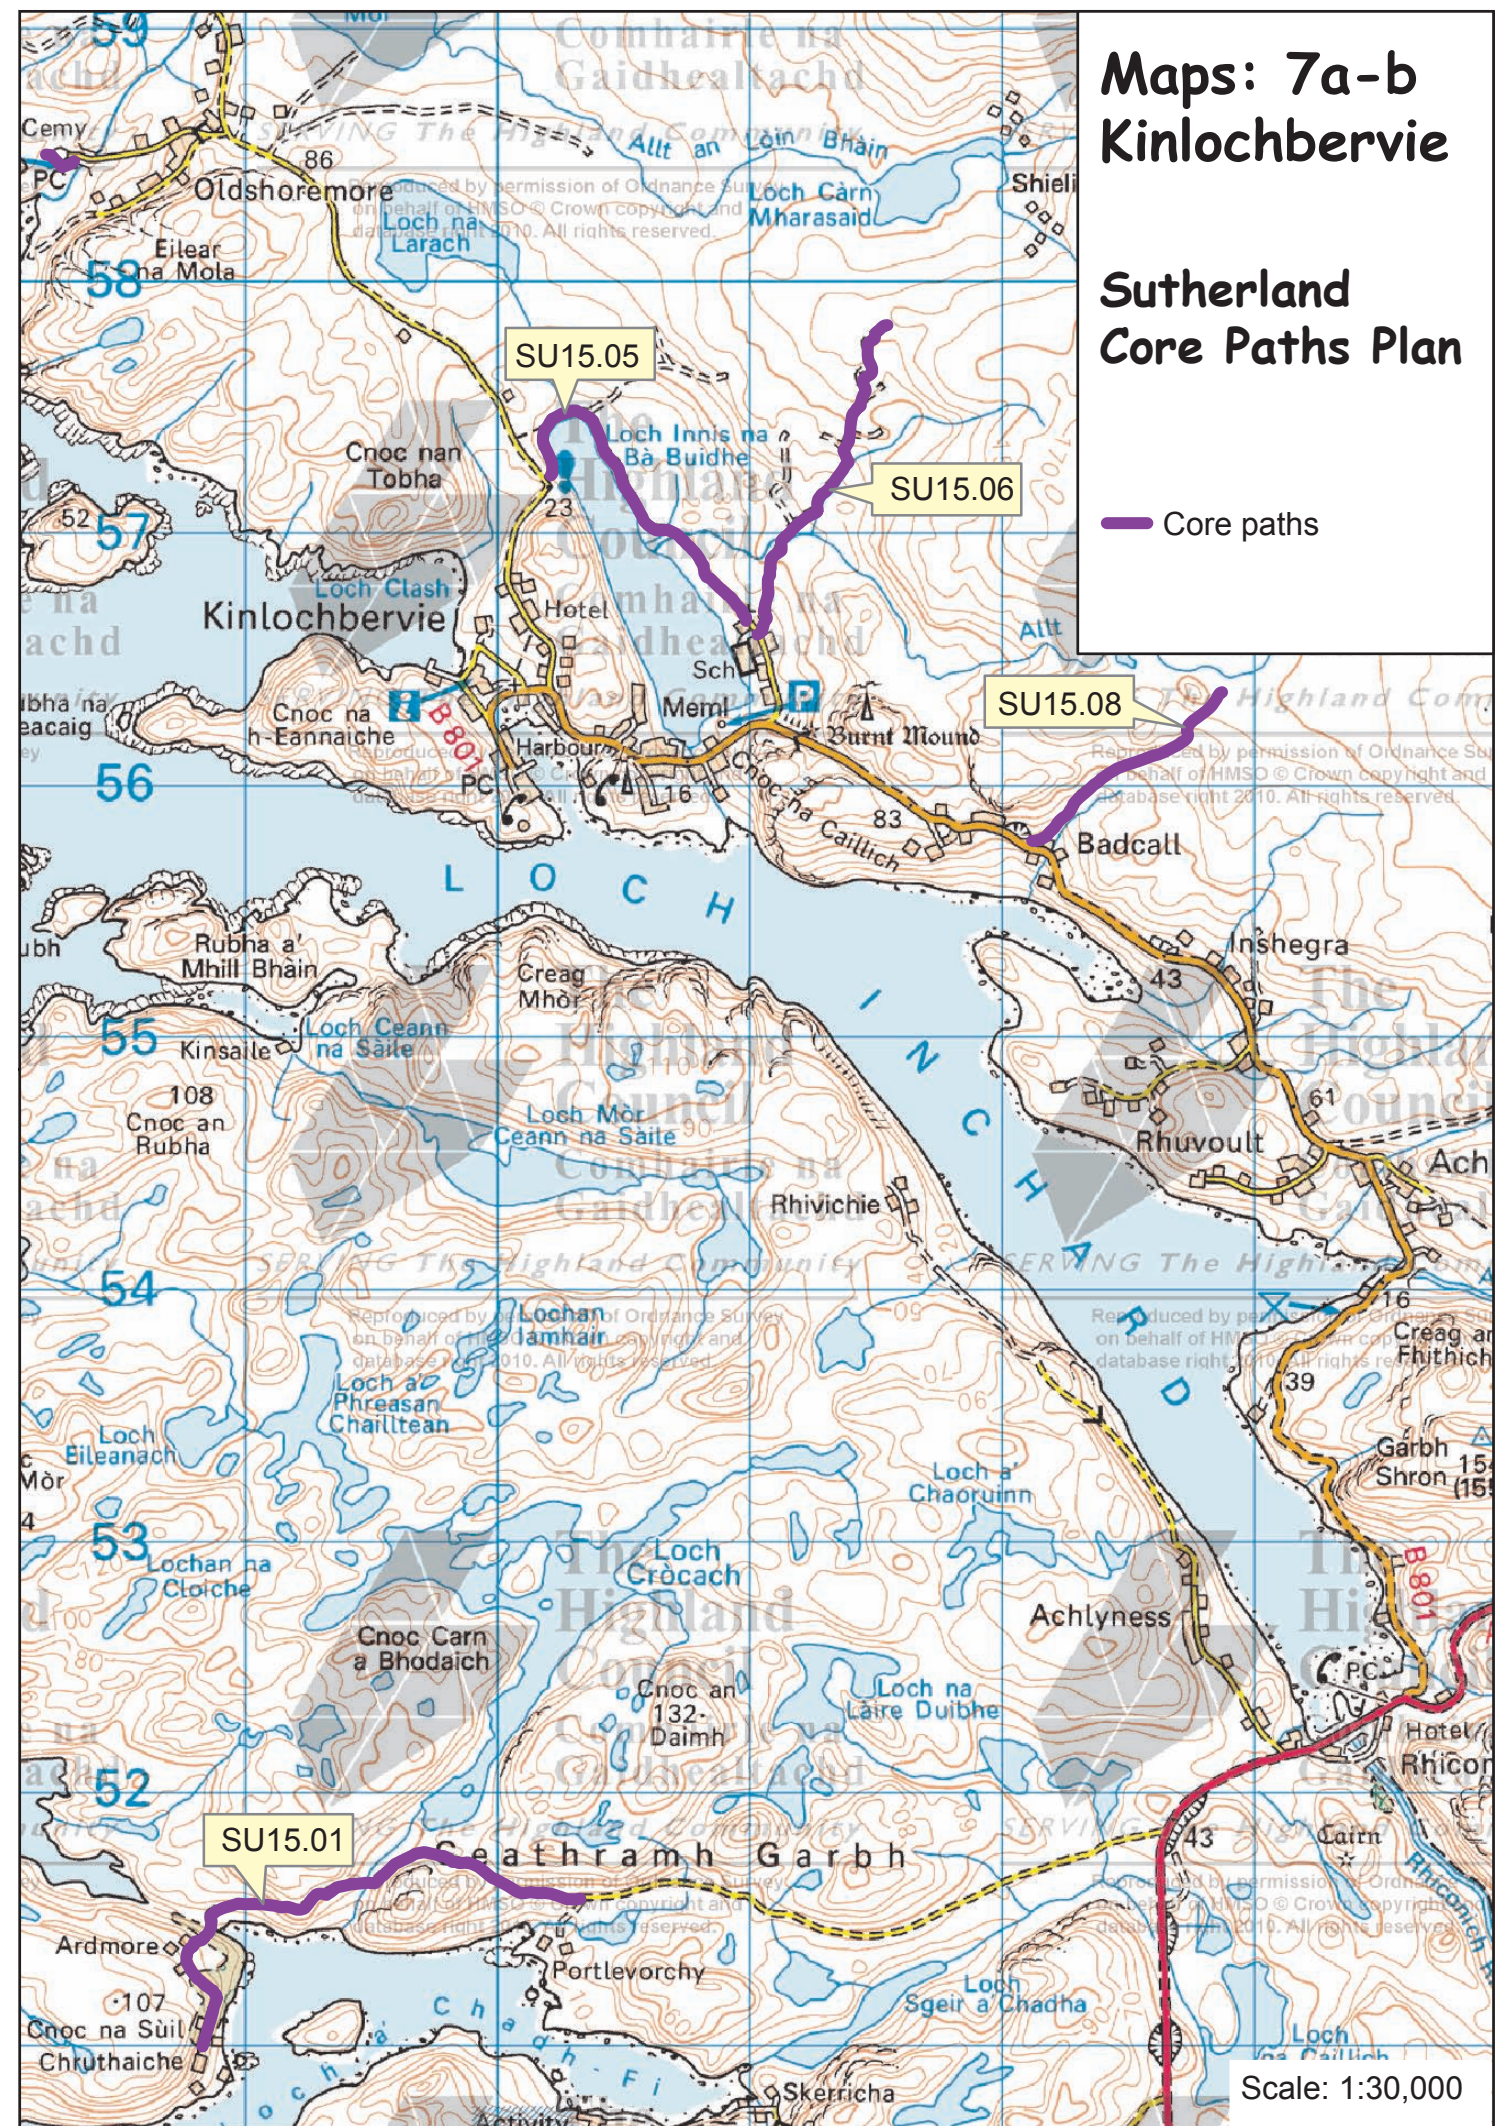

Map: 7a-b Kinlochbervie
 Sutherland Core Paths Plan

Path No.	Path Name/Route	Path Type	Length (kms)
SU15.01	Ardmore	constructed path	2.3
SU15.02	Sheigra to Loch Clash, Sheigra to Droman	earth	1.6
SU15.03	Sheigra to Loch Clash, Droman to Pollin	earth/sand	1.2
SU15.04	Sheigra to Loch Clash, Pollin to Oldshoremore	earth/wood	0.1
SU15.05	Loch Innis	track	1.5
SU15.06	Sheilings Peat Road	track	1.5
SU15.07	Sandwood Bay	track/stone/earth	6.4
SU15.08	Badcall Peat Road	track	1.1
SU15.09	Sheigra Peat Road	track	2.3

Maps: 7a-b Kinlochbervie

Sutherland Core Paths Plan

— Core paths