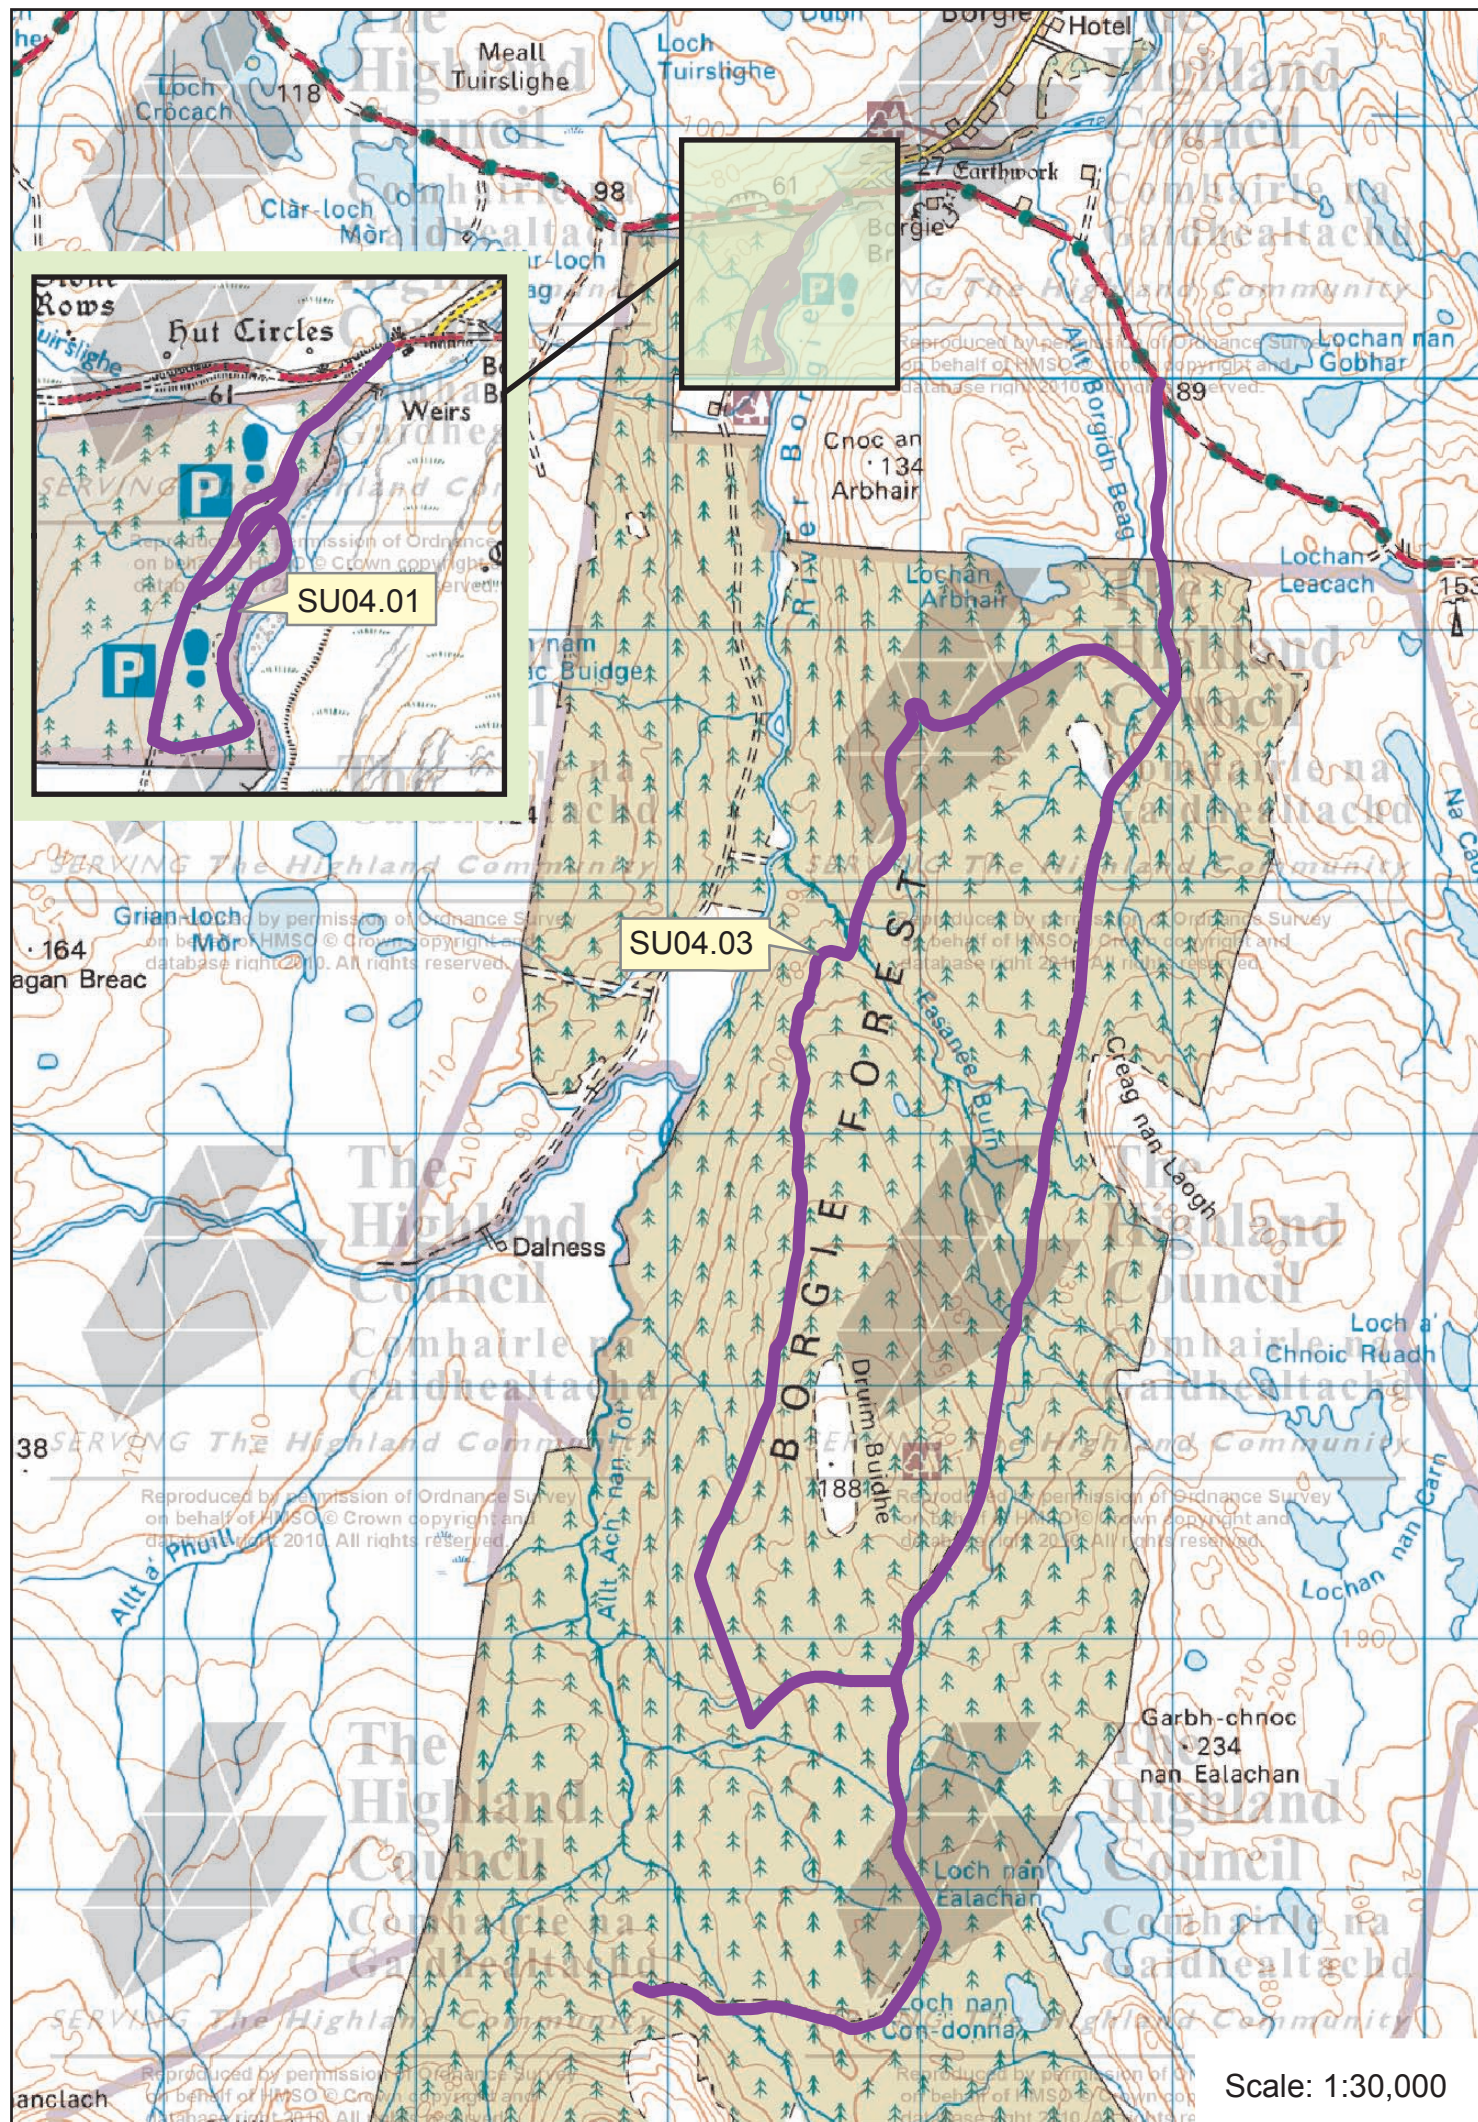

**Map: 10a-b Borgie & Rosal
Sutherland Core Paths Plan**

Path No.	Path Name/Route	Path Type	Length (kms)
SU04.01	Borgie Forest Walks (short)	constructed path	1.8
SU04.03	Borgie Glen	track	14.2
SU04.19	Rosal Township	track/constructed path	5.1

**Map: 10a-b
Borgie &
Rosal**

**Sutherland
Core Paths Plan**

— Core paths