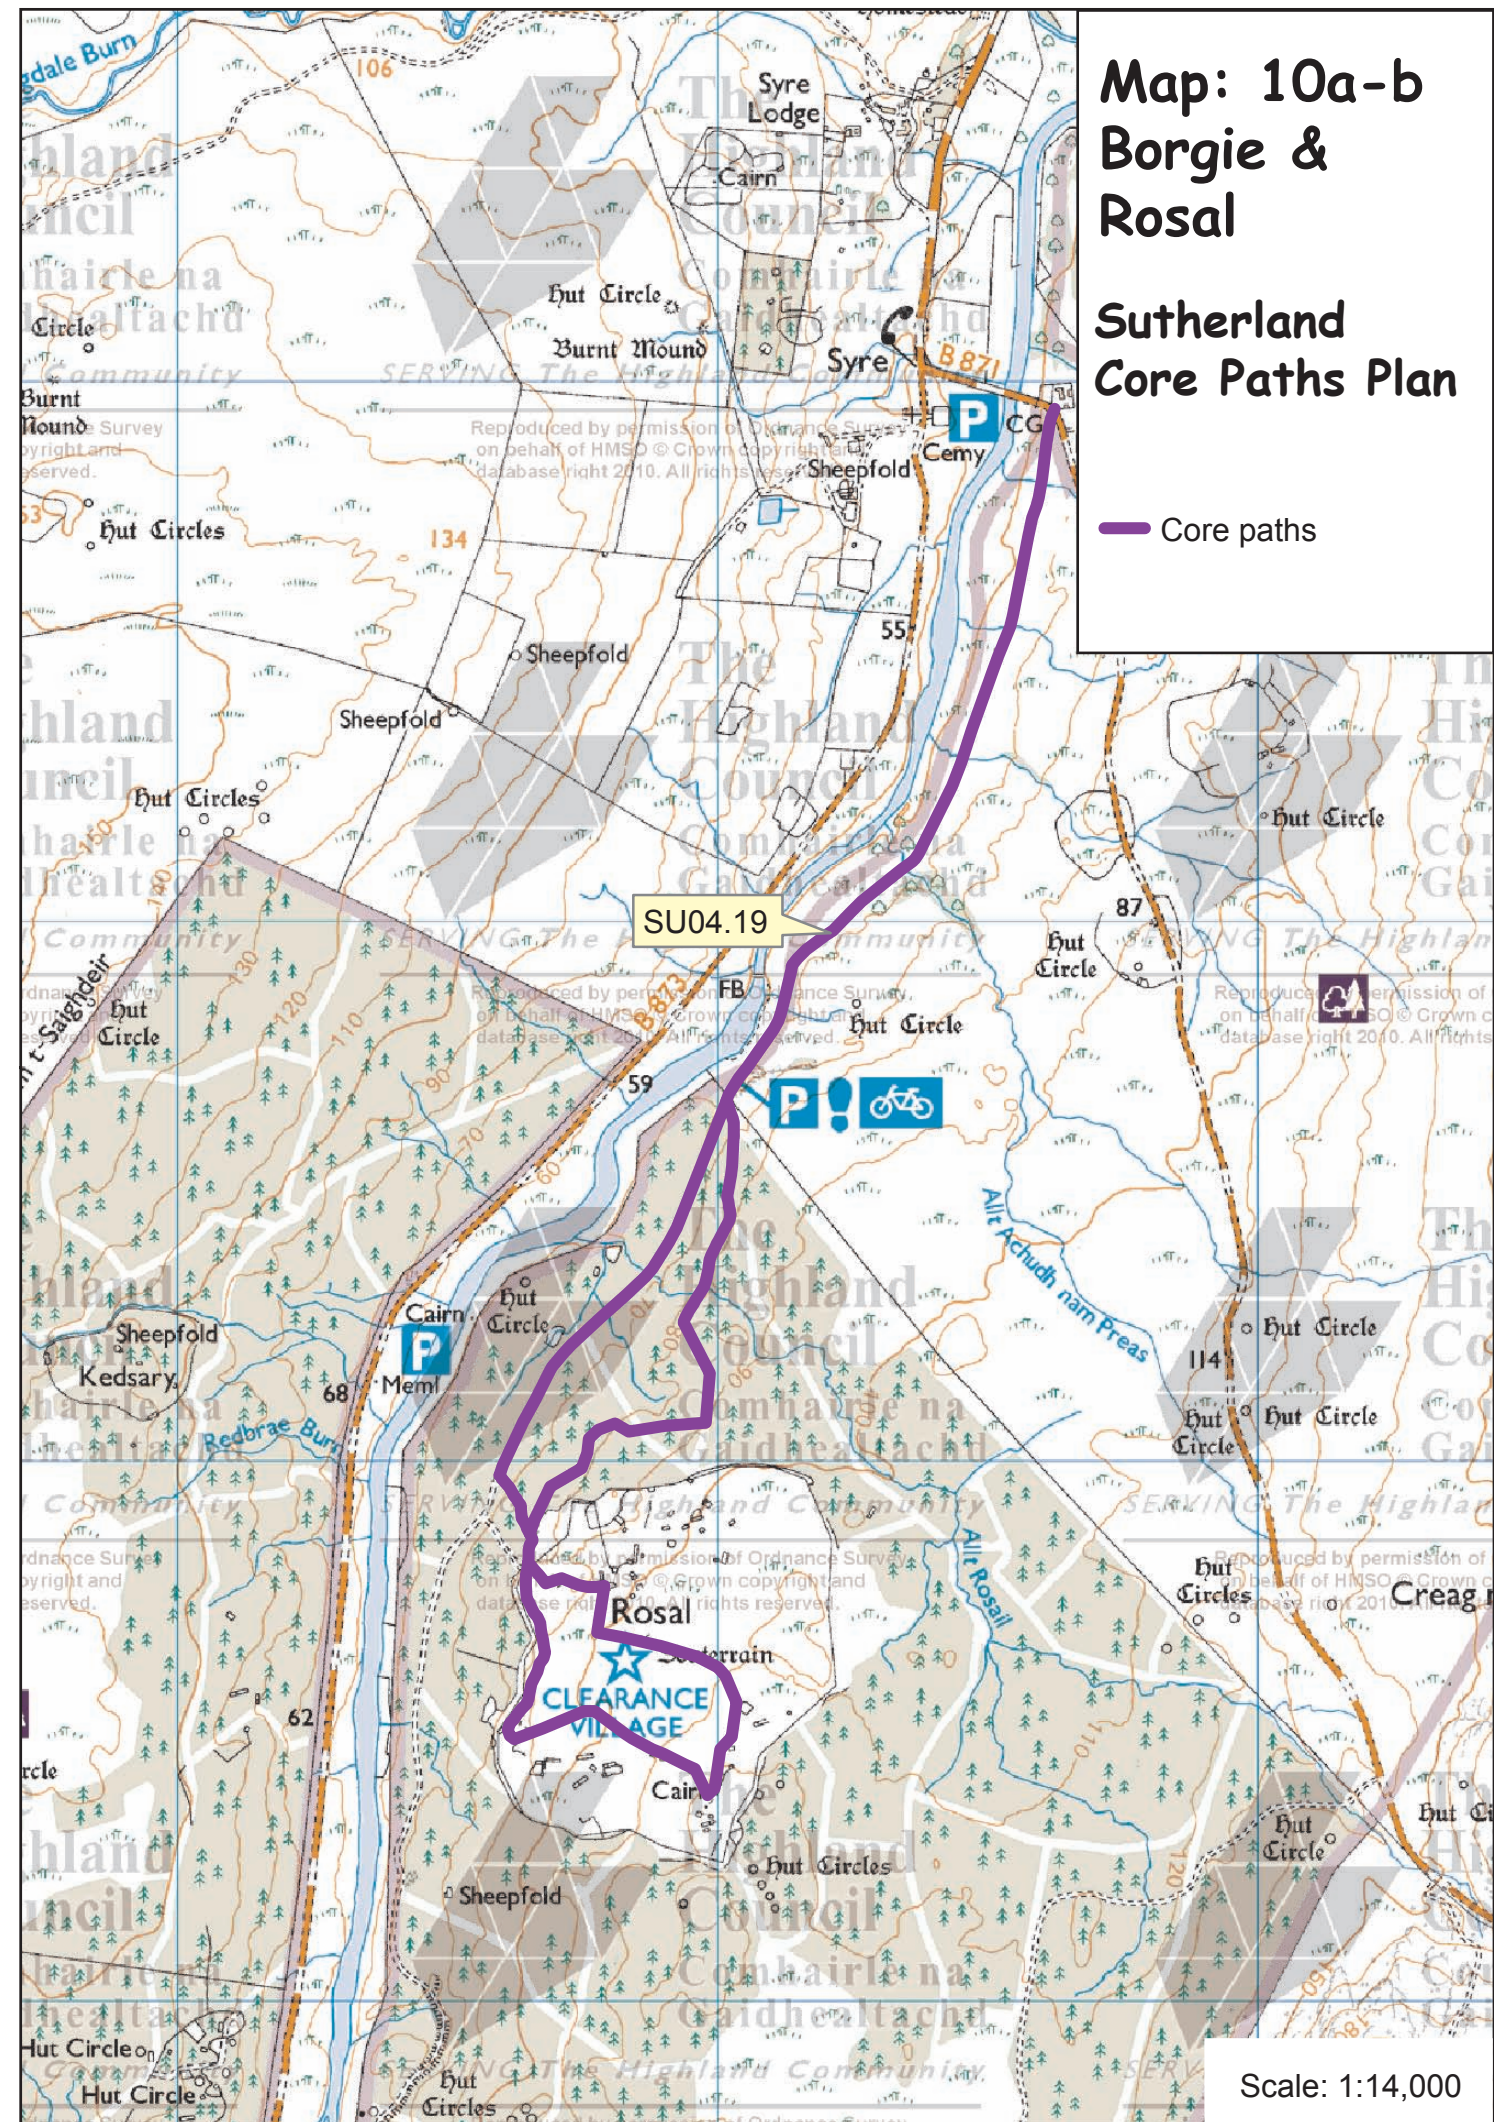

**Map: 10a-b Borgie & Rosal
Sutherland Core Paths Plan**

Path No.	Path Name/Route	Path Type	Length (kms)
SU04.01	Borgie Forest Walks (short)	constructed path	1.8
SU04.03	Borgie Glen	track	14.2
SU04.19	Rosal Township	track/constructed path	5.1

**Map: 10a-b
Borgie &
Rosal**

**Sutherland
Core Paths Plan**

— Core paths