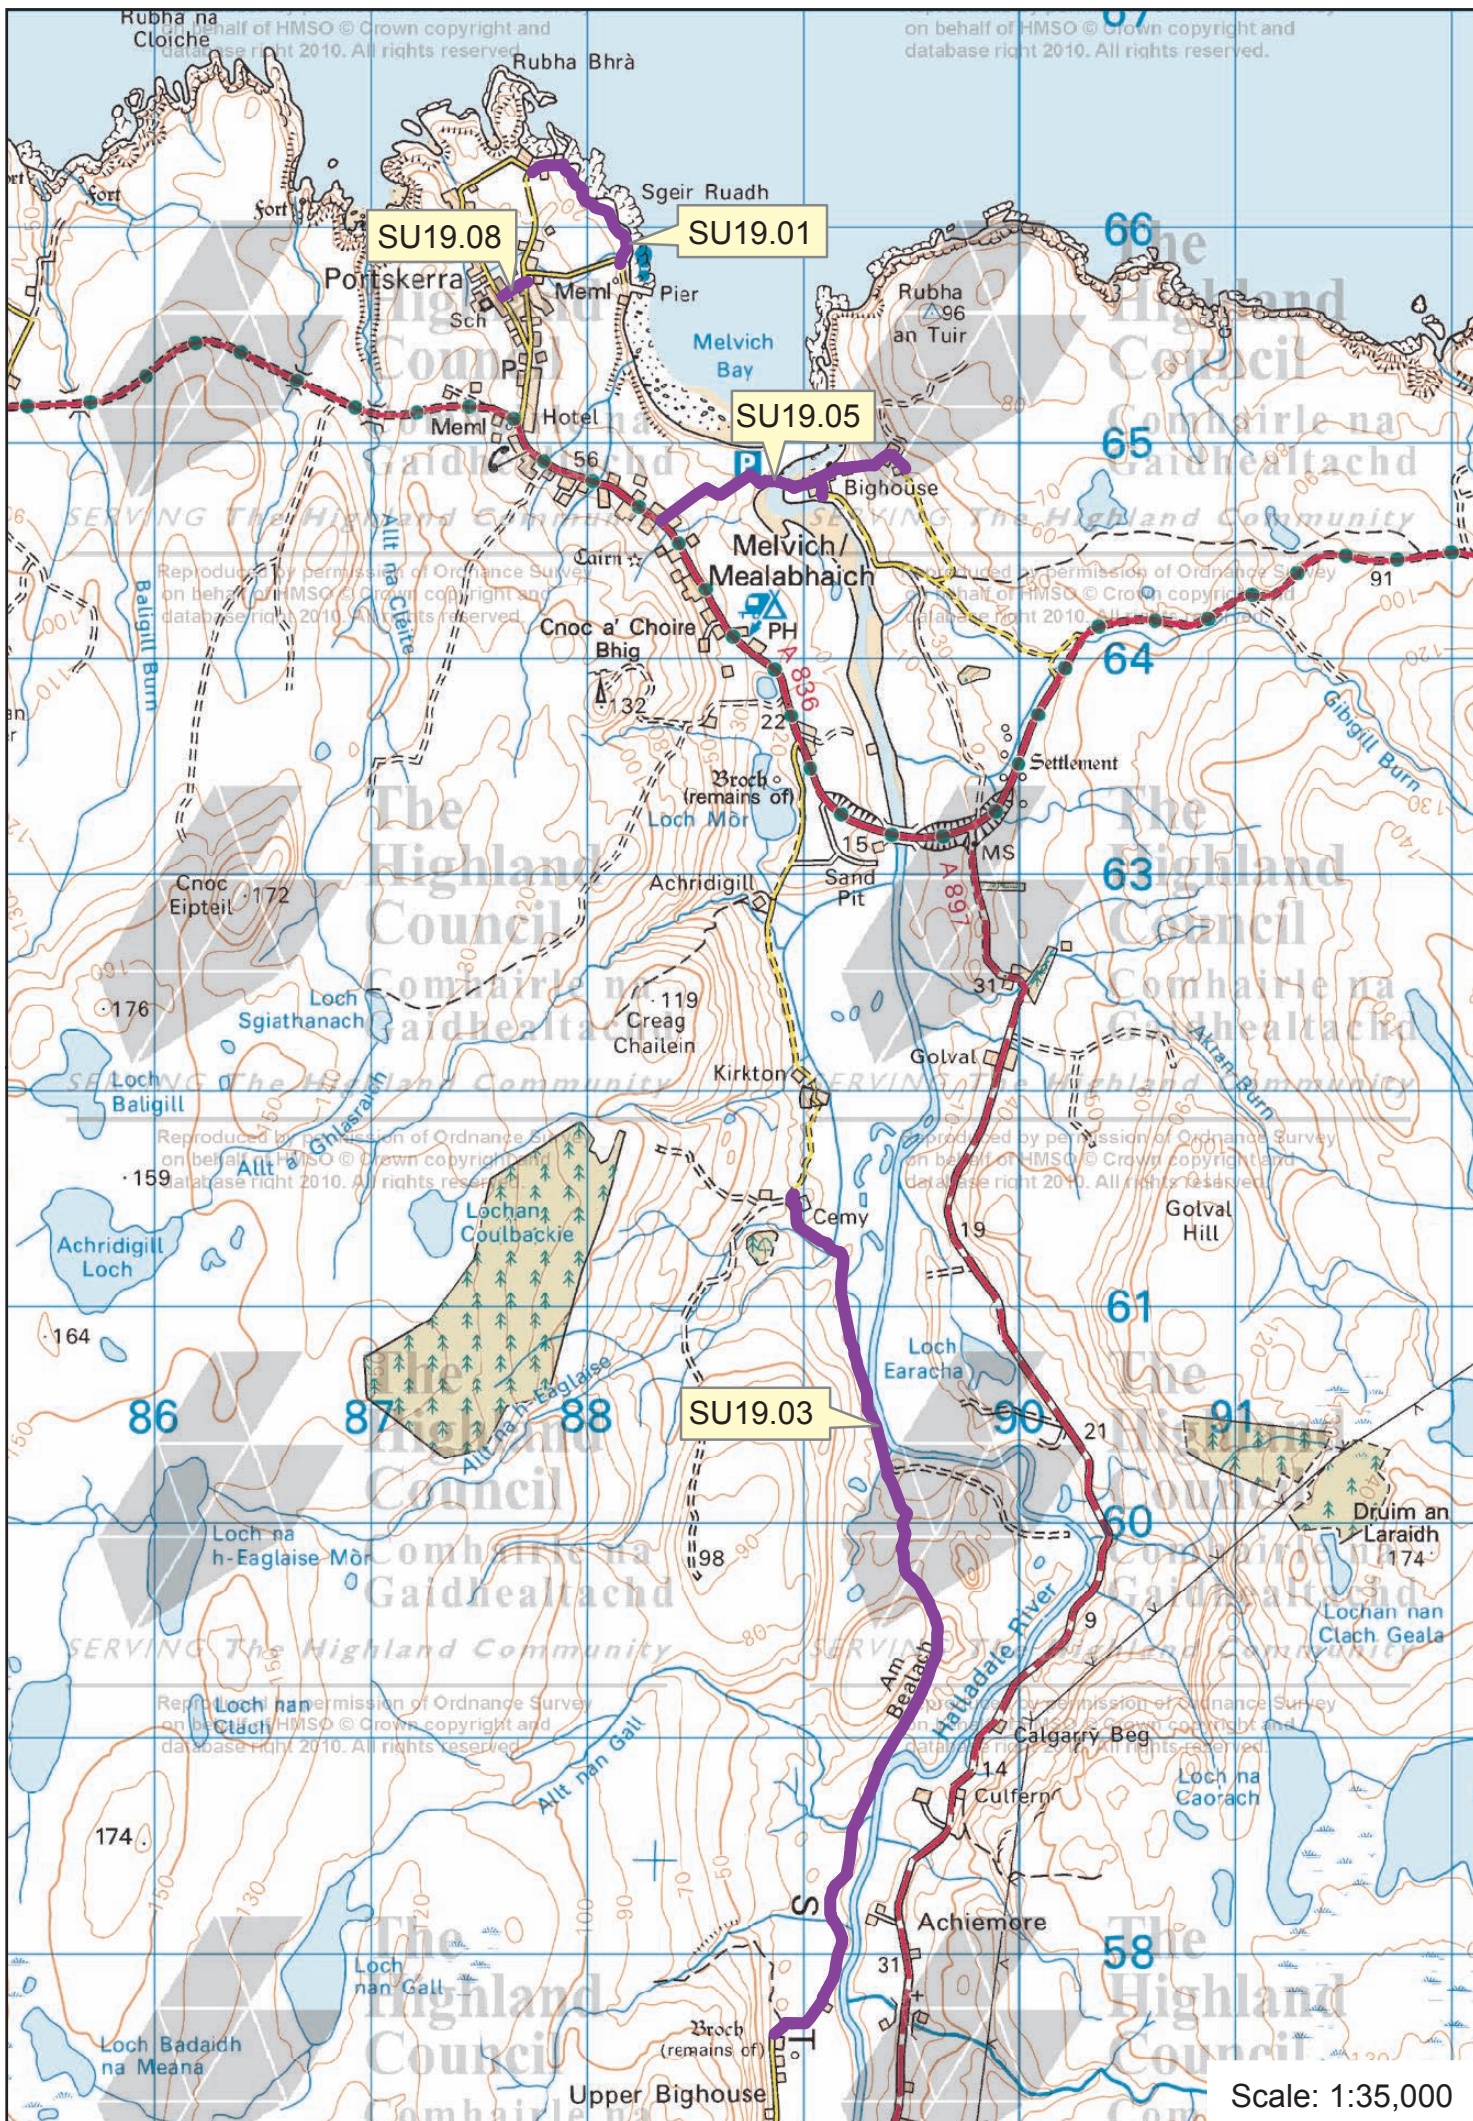

Map: 13a-c Melvich & Forsinard
Sutherland Core Paths Plan

Path No.	Path Name/Route	Path Type	Length (kms)
SU19.01	Portskerra Coast Walk	grass	0.8
SU19.02	Sletill Hill, Forsinain – Altnabreac – Loch More	track	7.6
SU19.03	Kirkton – Upper Bighouse	track	4.6
SU19.04	Dubh Lochan Trail	constructed path	0.7
SU19.05	Melvich Beach	grass/sand	1.4
SU19.08	Bayview Terrace – Low Road	constructed path	0.1

Map: 13a-c Melvich & Forsinard

Sutherland Core Paths Plan

Core paths

For shaded area
see Caithness
Core Paths Plan