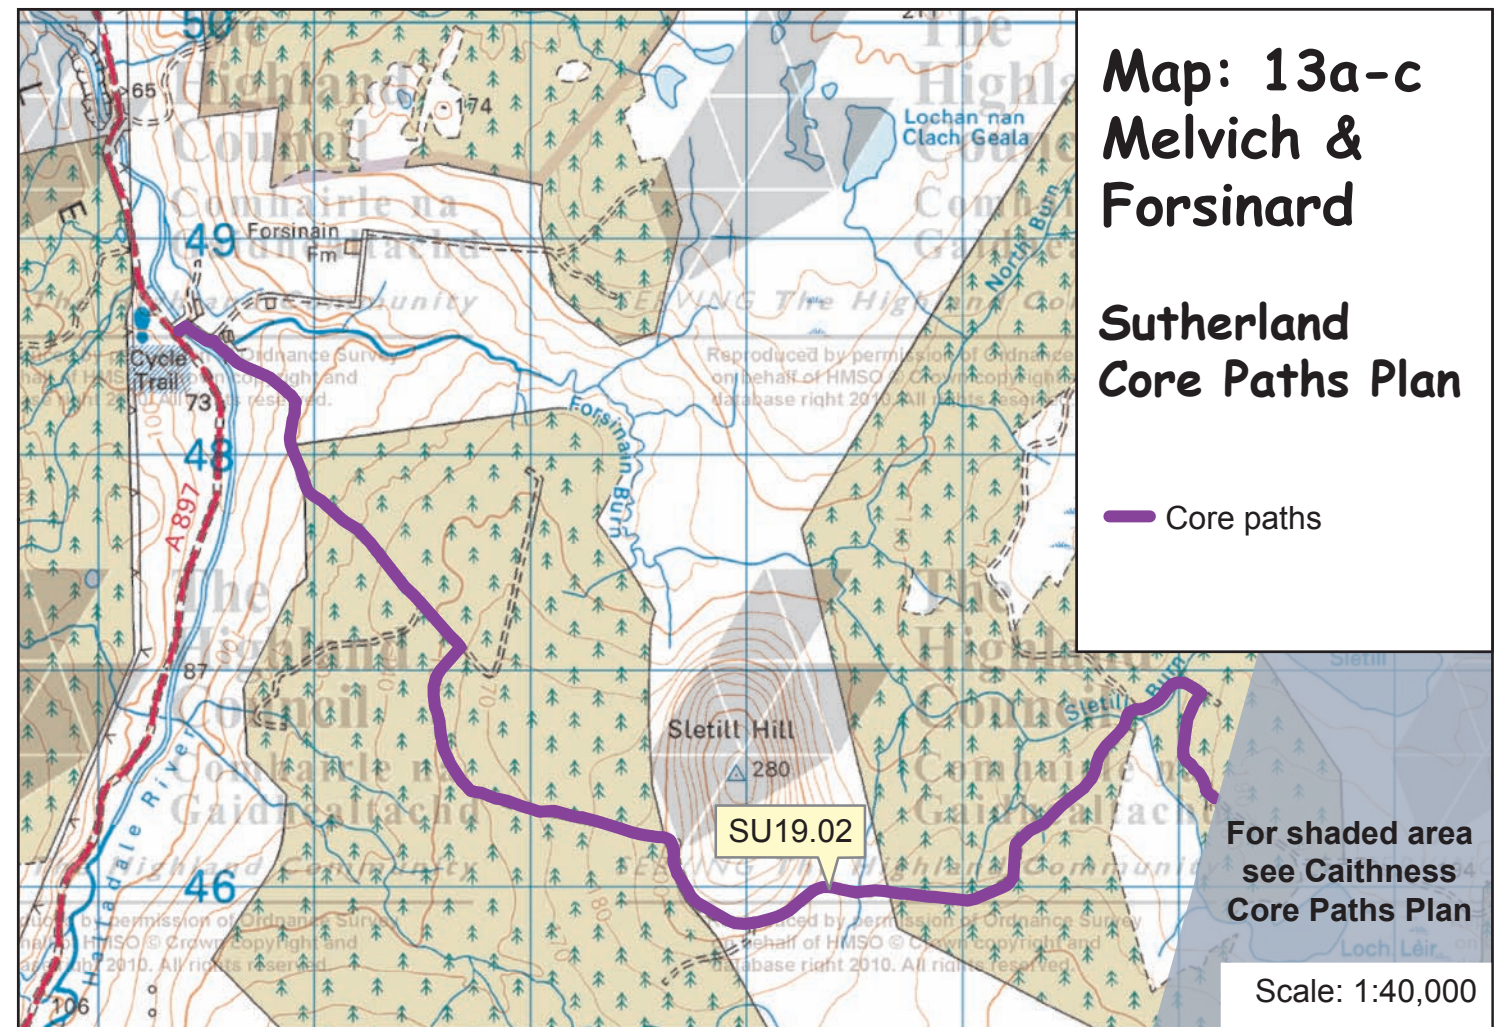

Map: 13a-c Melvich & Forsinard
Sutherland Core Paths Plan

Path No.	Path Name/Route	Path Type	Length (kms)
SU19.01	Portskerra Coast Walk	grass	0.8
SU19.02	Sletill Hill, Forsinain – Altnabreac – Loch More	track	7.6
SU19.03	Kirkton – Upper Bighouse	track	4.6
SU19.04	Dubh Lochan Trail	constructed path	0.7
SU19.05	Melvich Beach	grass/sand	1.4
SU19.08	Bayview Terrace – Low Road	constructed path	0.1

Map: 13a-c Melvich & Forsinard

Sutherland Core Paths Plan

Core paths

For shaded area
see Caithness
Core Paths Plan