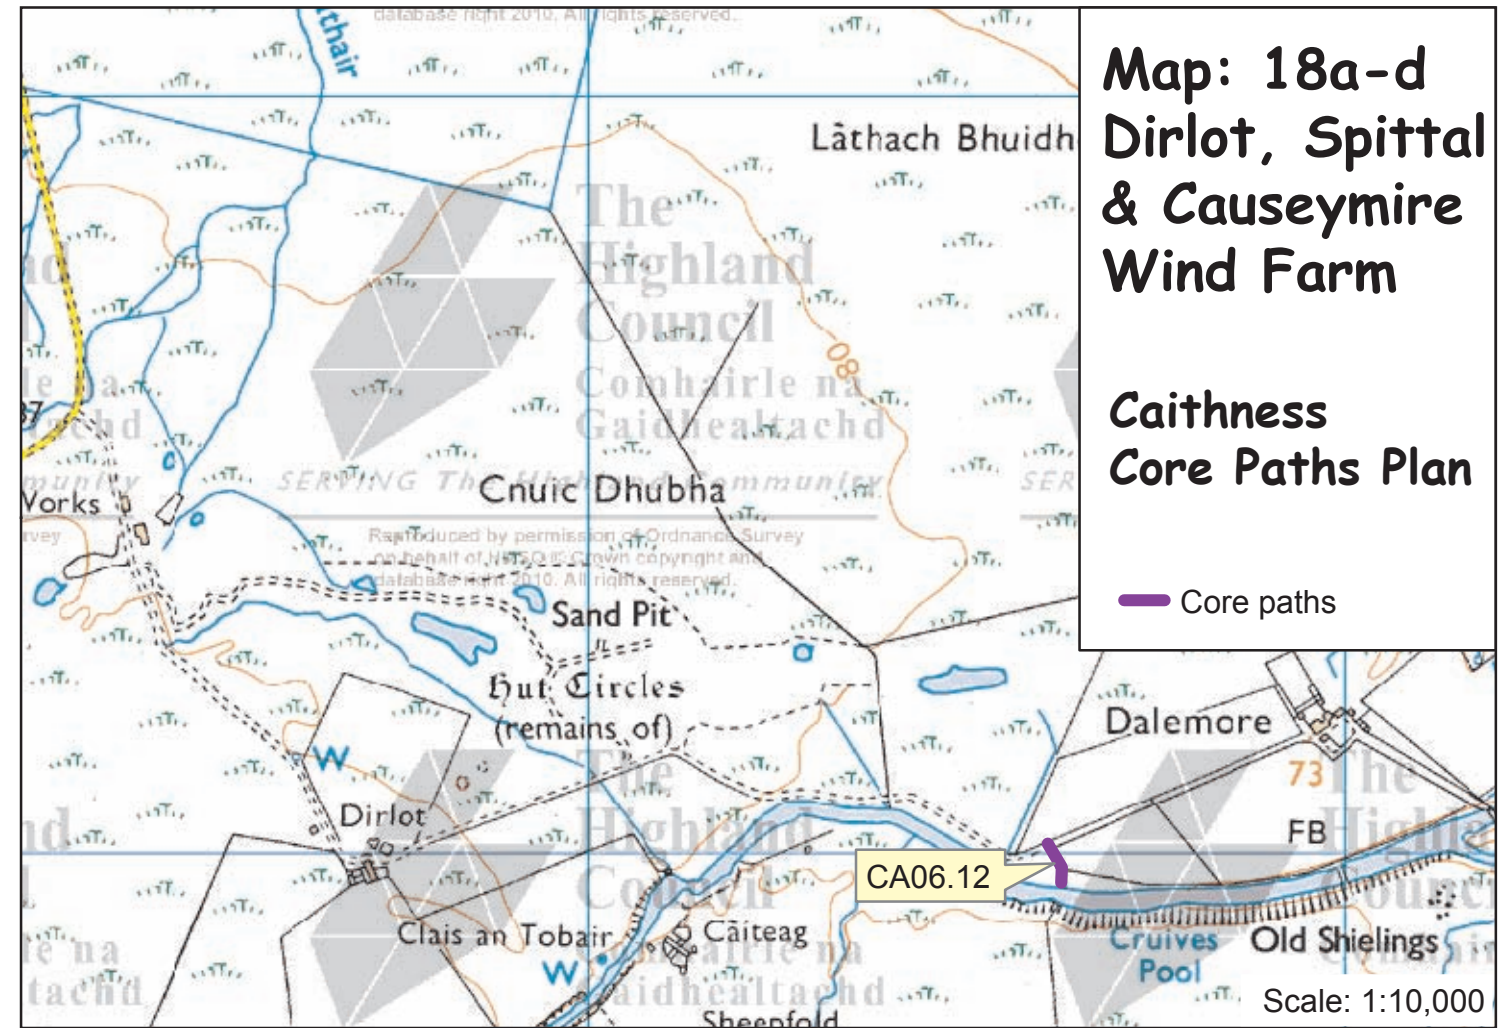

**Map: 18a-d Dirlot, Spittal & Causeymire Wind Farm  
Caithness Core Paths Plan**

<b>Path No.</b>	<b>Path Name/Route</b>	<b>Path Type</b>	<b>Length (kms)</b>
CA06.04	Causeymire Wind Farm	track	6.4
CA06.07	Achanarras Quarry	track	1.9
CA06.08	The old quarry	track (gravel)/path (gravel)	0.9
CA06.12	Dirlot Gorge egress	watersports access (earth/grass)	0.1
CA06.13	Dirlot Gorge ingress	watersports access (earth/grass)	0.1

**Map: 18a-d  
Dirlot, Spittal  
& Causeymire  
Wind Farm**

**Caithness  
Core Paths Plan**

Core paths