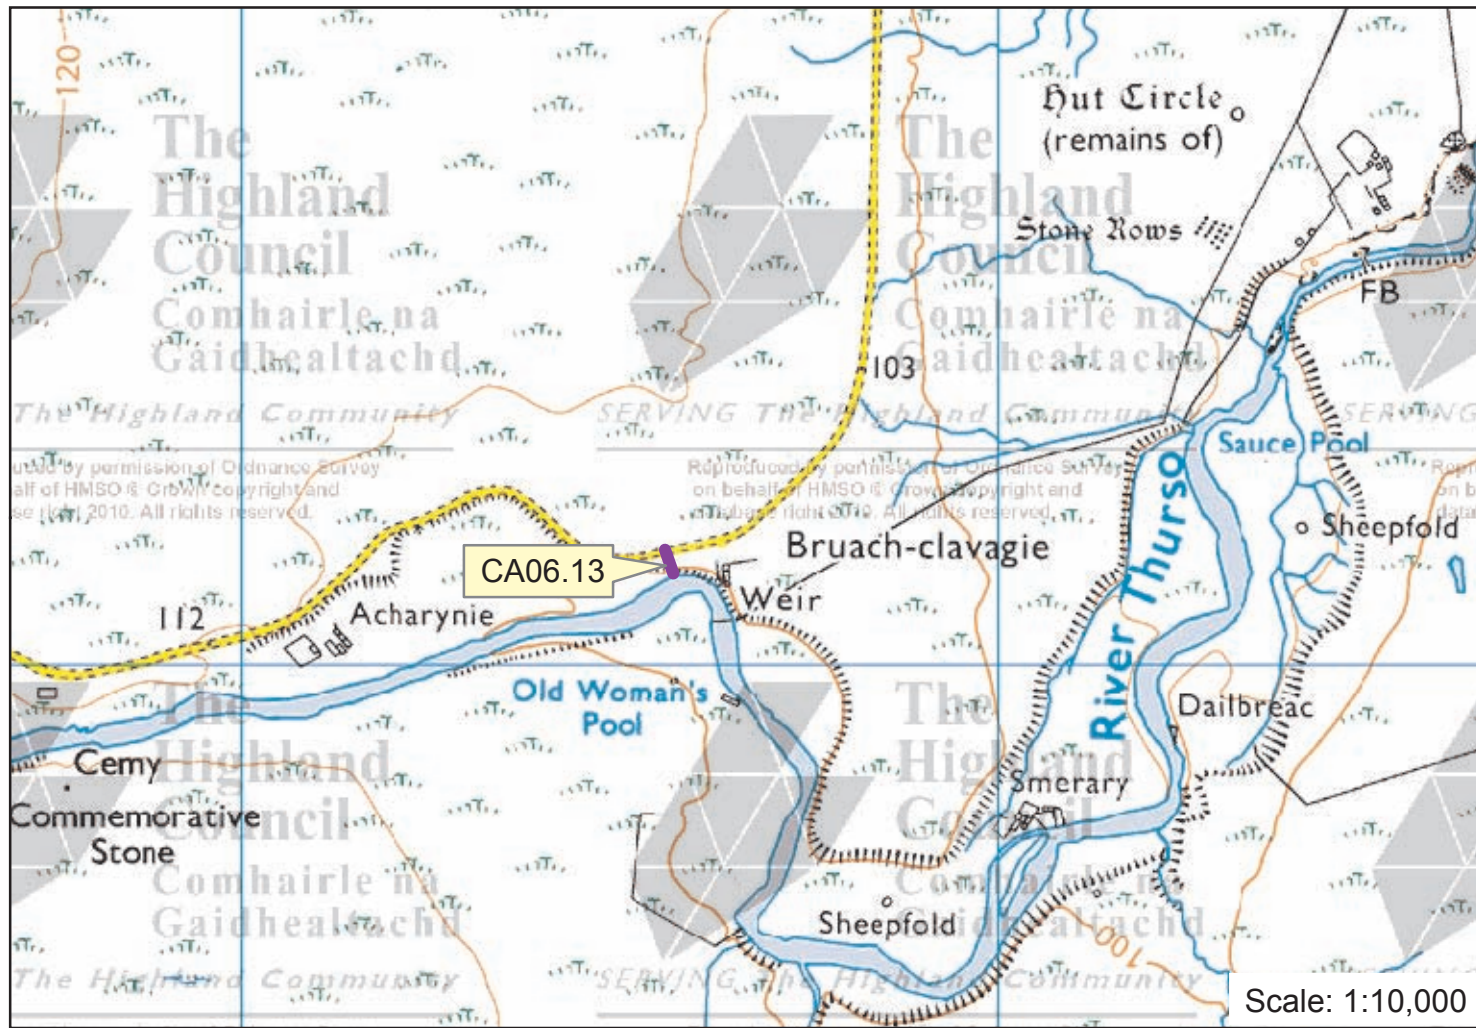

**Map: 18a-d Dirlot, Spittal & Causeymire Wind Farm  
Caithness Core Paths Plan**

<b>Path No.</b>	<b>Path Name/Route</b>	<b>Path Type</b>	<b>Length (kms)</b>
CA06.04	Causeymire Wind Farm	track	6.4
CA06.07	Achanarras Quarry	track	1.9
CA06.08	The old quarry	track (gravel)/path (gravel)	0.9
CA06.12	Dirlot Gorge egress	watersports access (earth/grass)	0.1
CA06.13	Dirlot Gorge ingress	watersports access (earth/grass)	0.1

**Map: 18a-d  
Dirlot, Spittal  
& Causeymire  
Wind Farm**

**Caithness  
Core Paths Plan**

Core paths