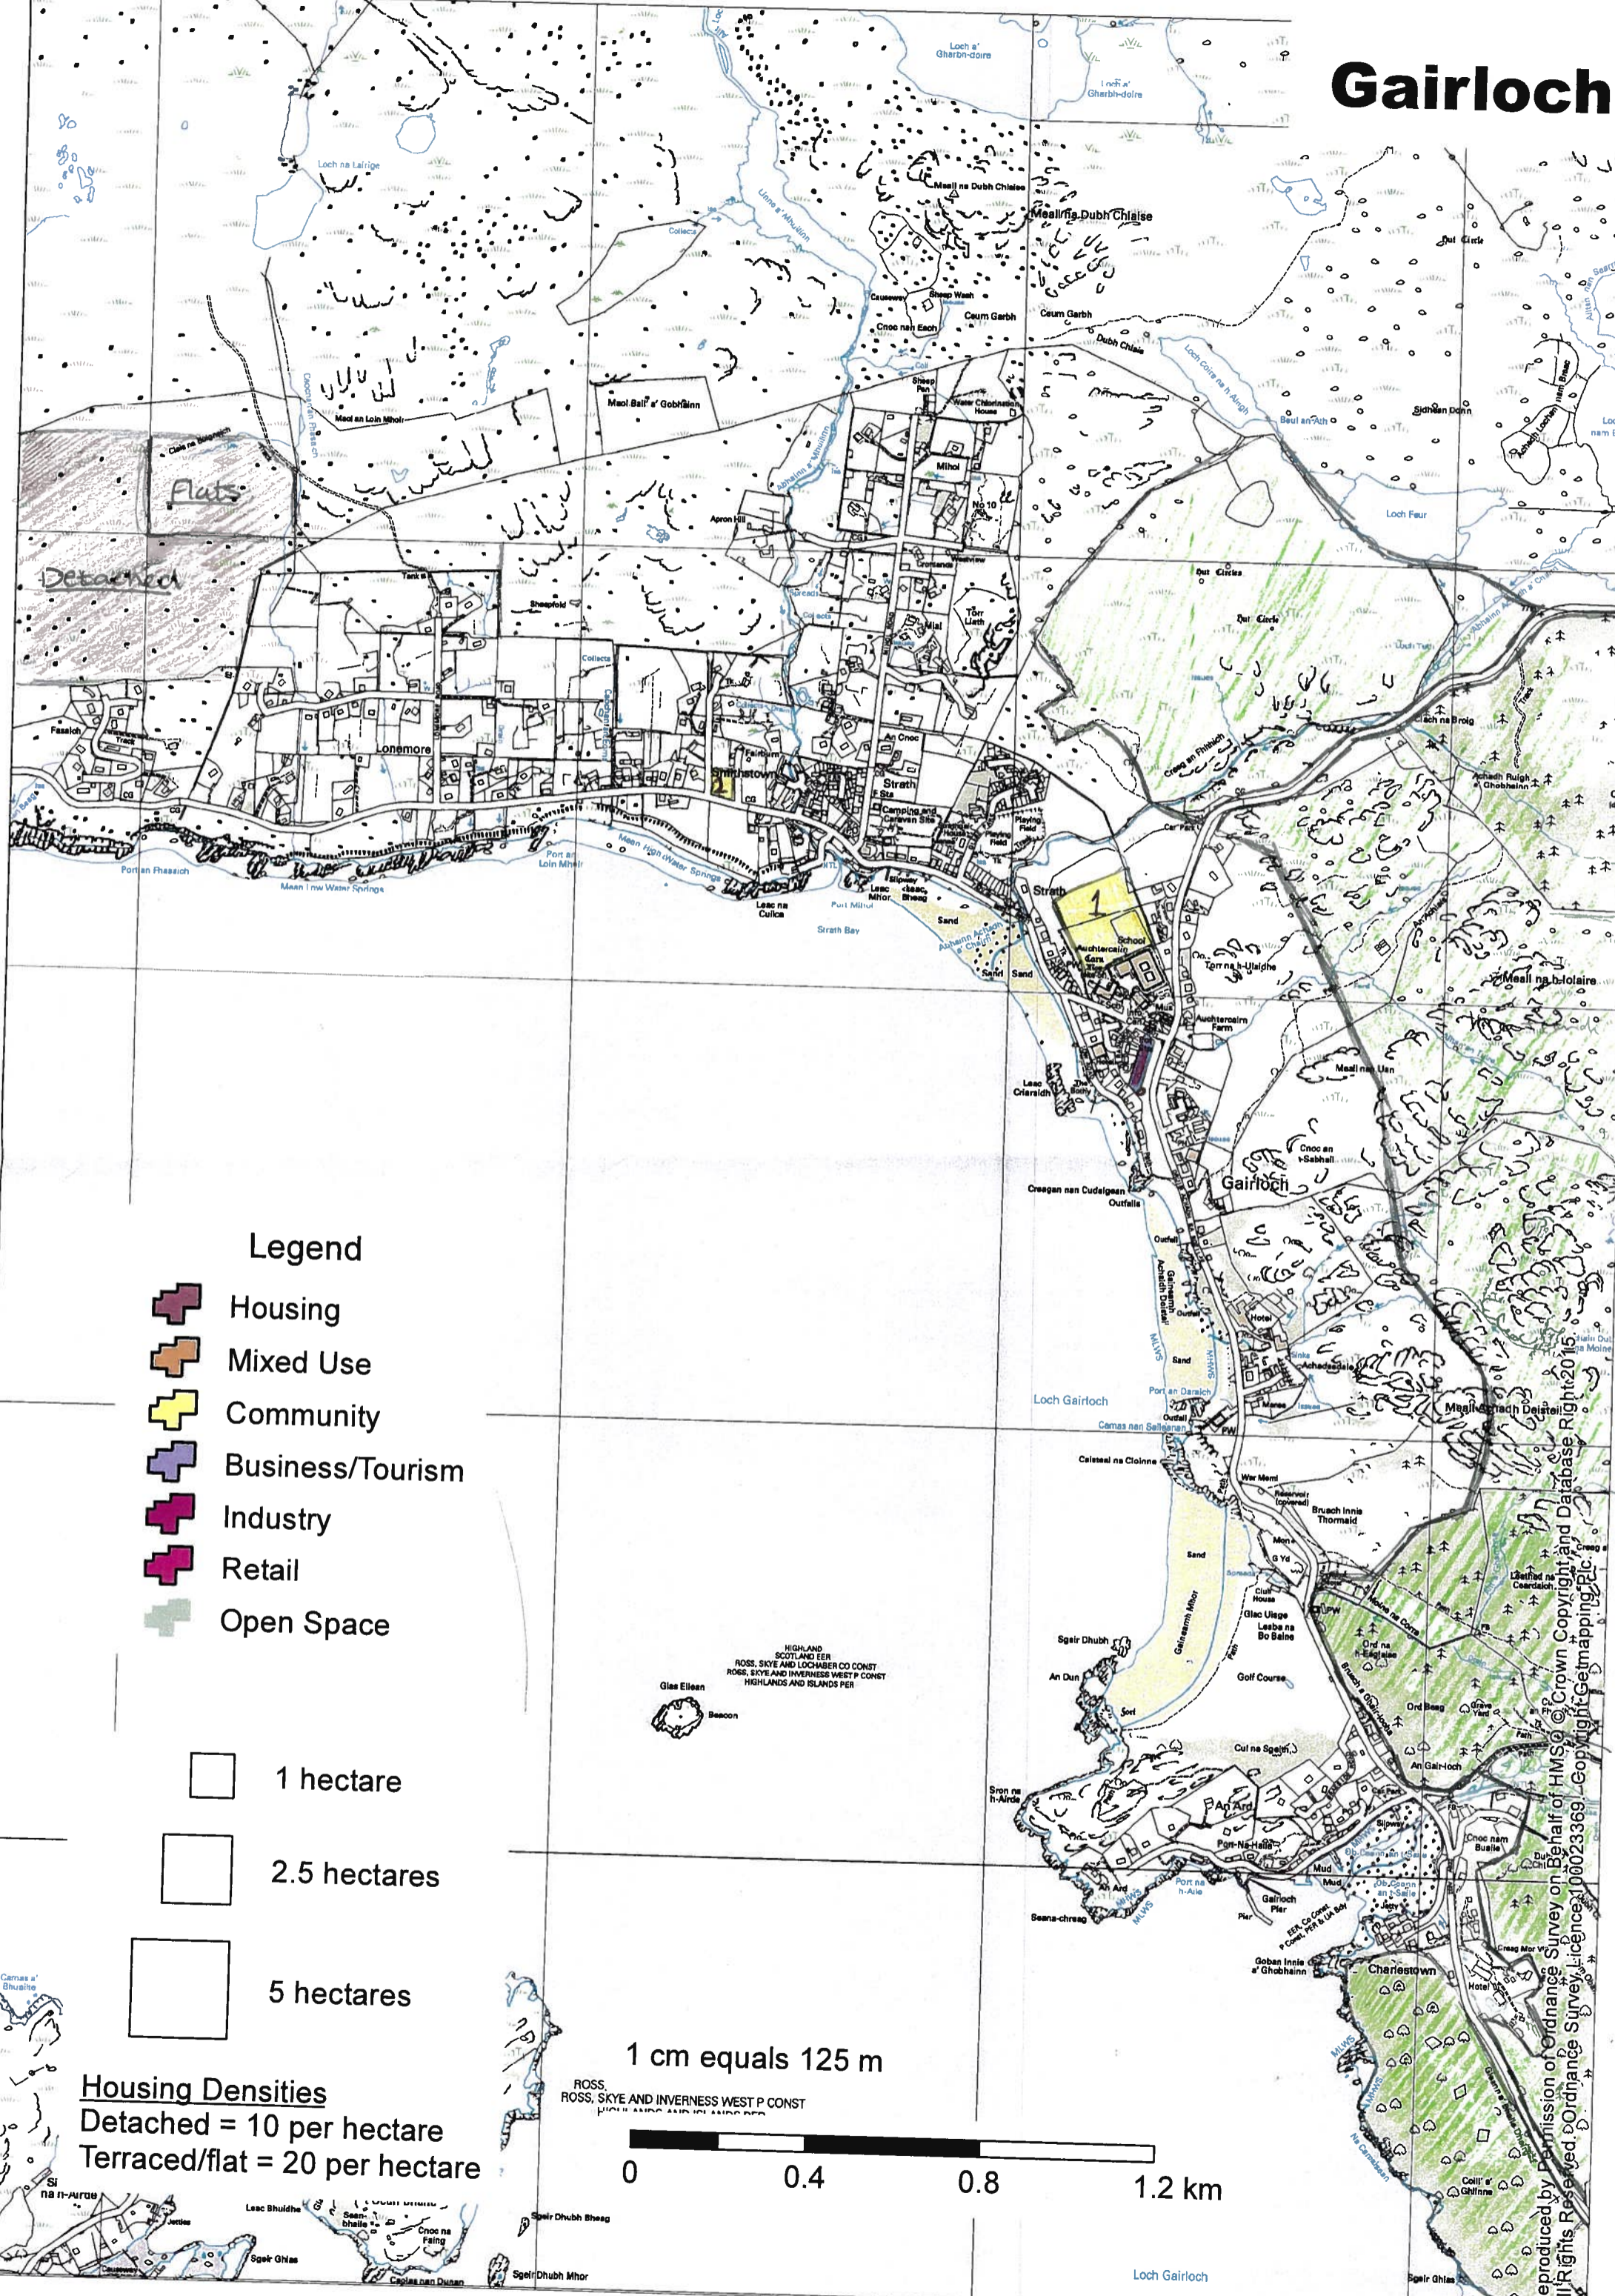

# Gairloch

## Legend

-  Housing
-  Mixed Use
-  Community
-  Business/Tourism
-  Industry
-  Retail
-  Open Space

-  1 hectare
-  2.5 hectares
-  5 hectares

**Housing Densities**  
 Detached = 10 per hectare  
 Terraced/flat = 20 per hectare

1 cm equals 125 m

Reproduced by permission of Ordnance Survey on behalf of HMSO © Crown Copyright and Database Right 2015. All Rights Reserved. Ordnance Survey Licence 100023369. Copyright Getmapping Plc