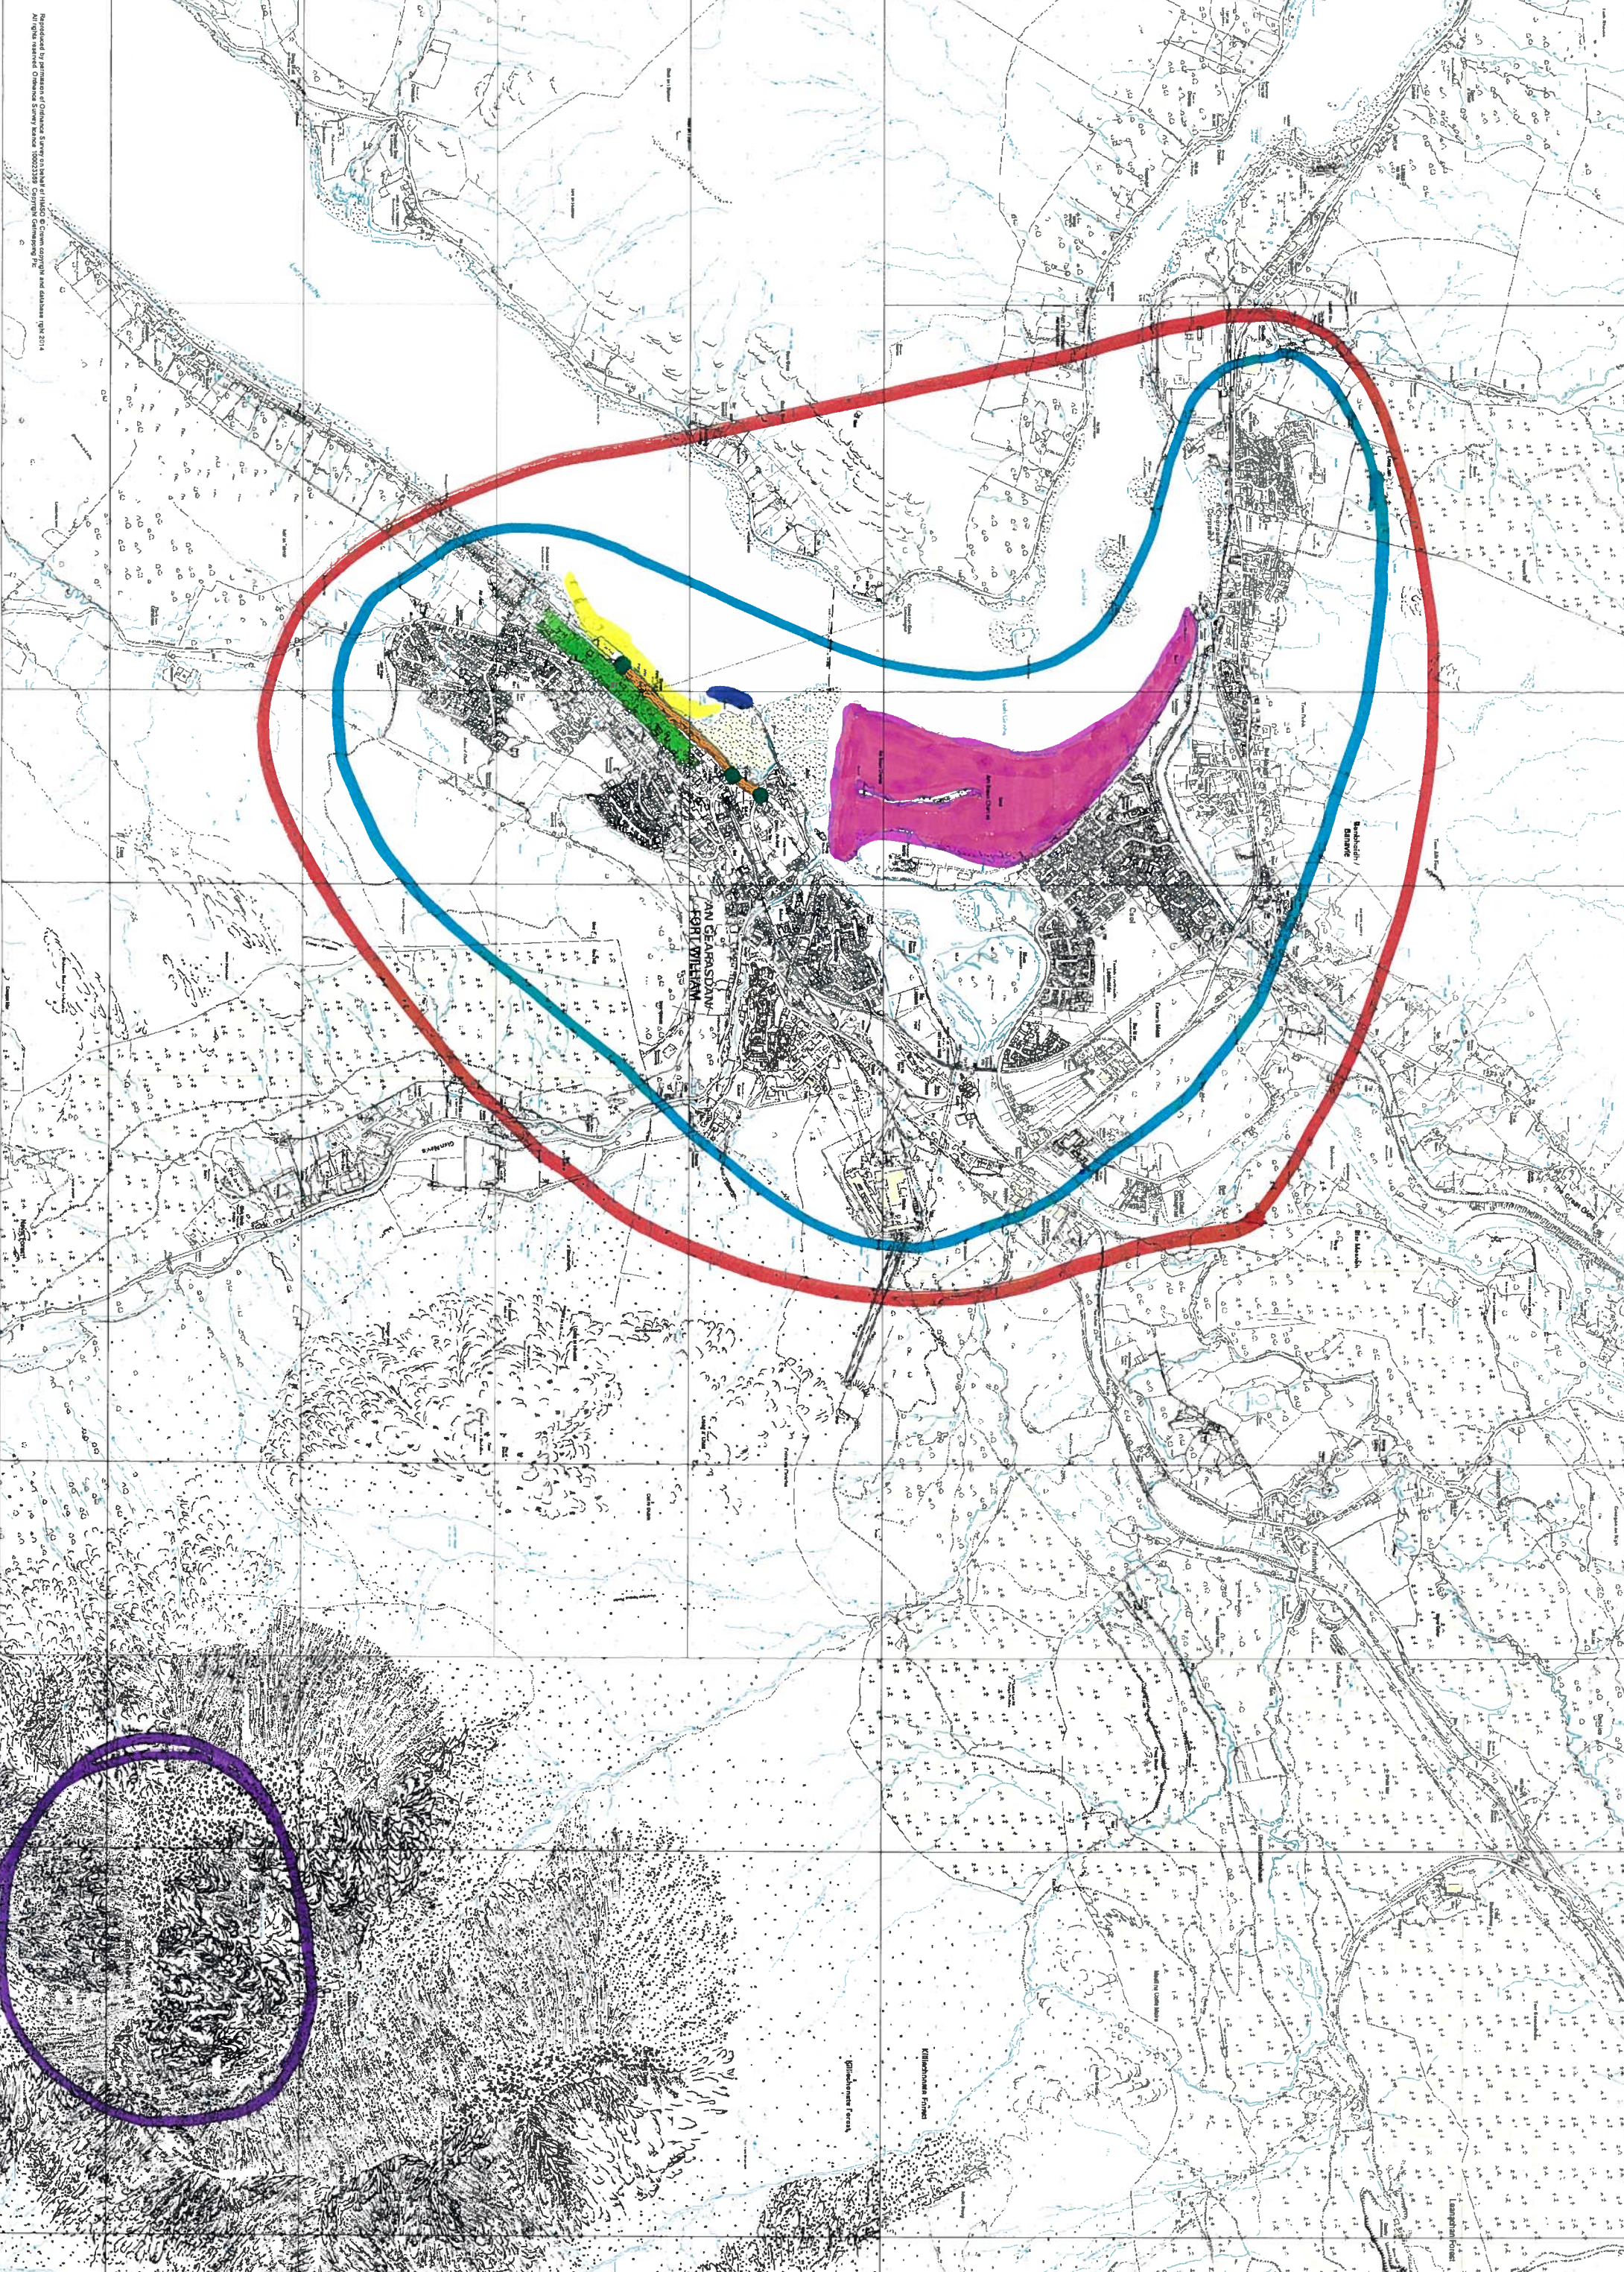

Legend:
 = (Coal beach development (raised platforms))
 Tidy up high street/new shops.
 Good bus route