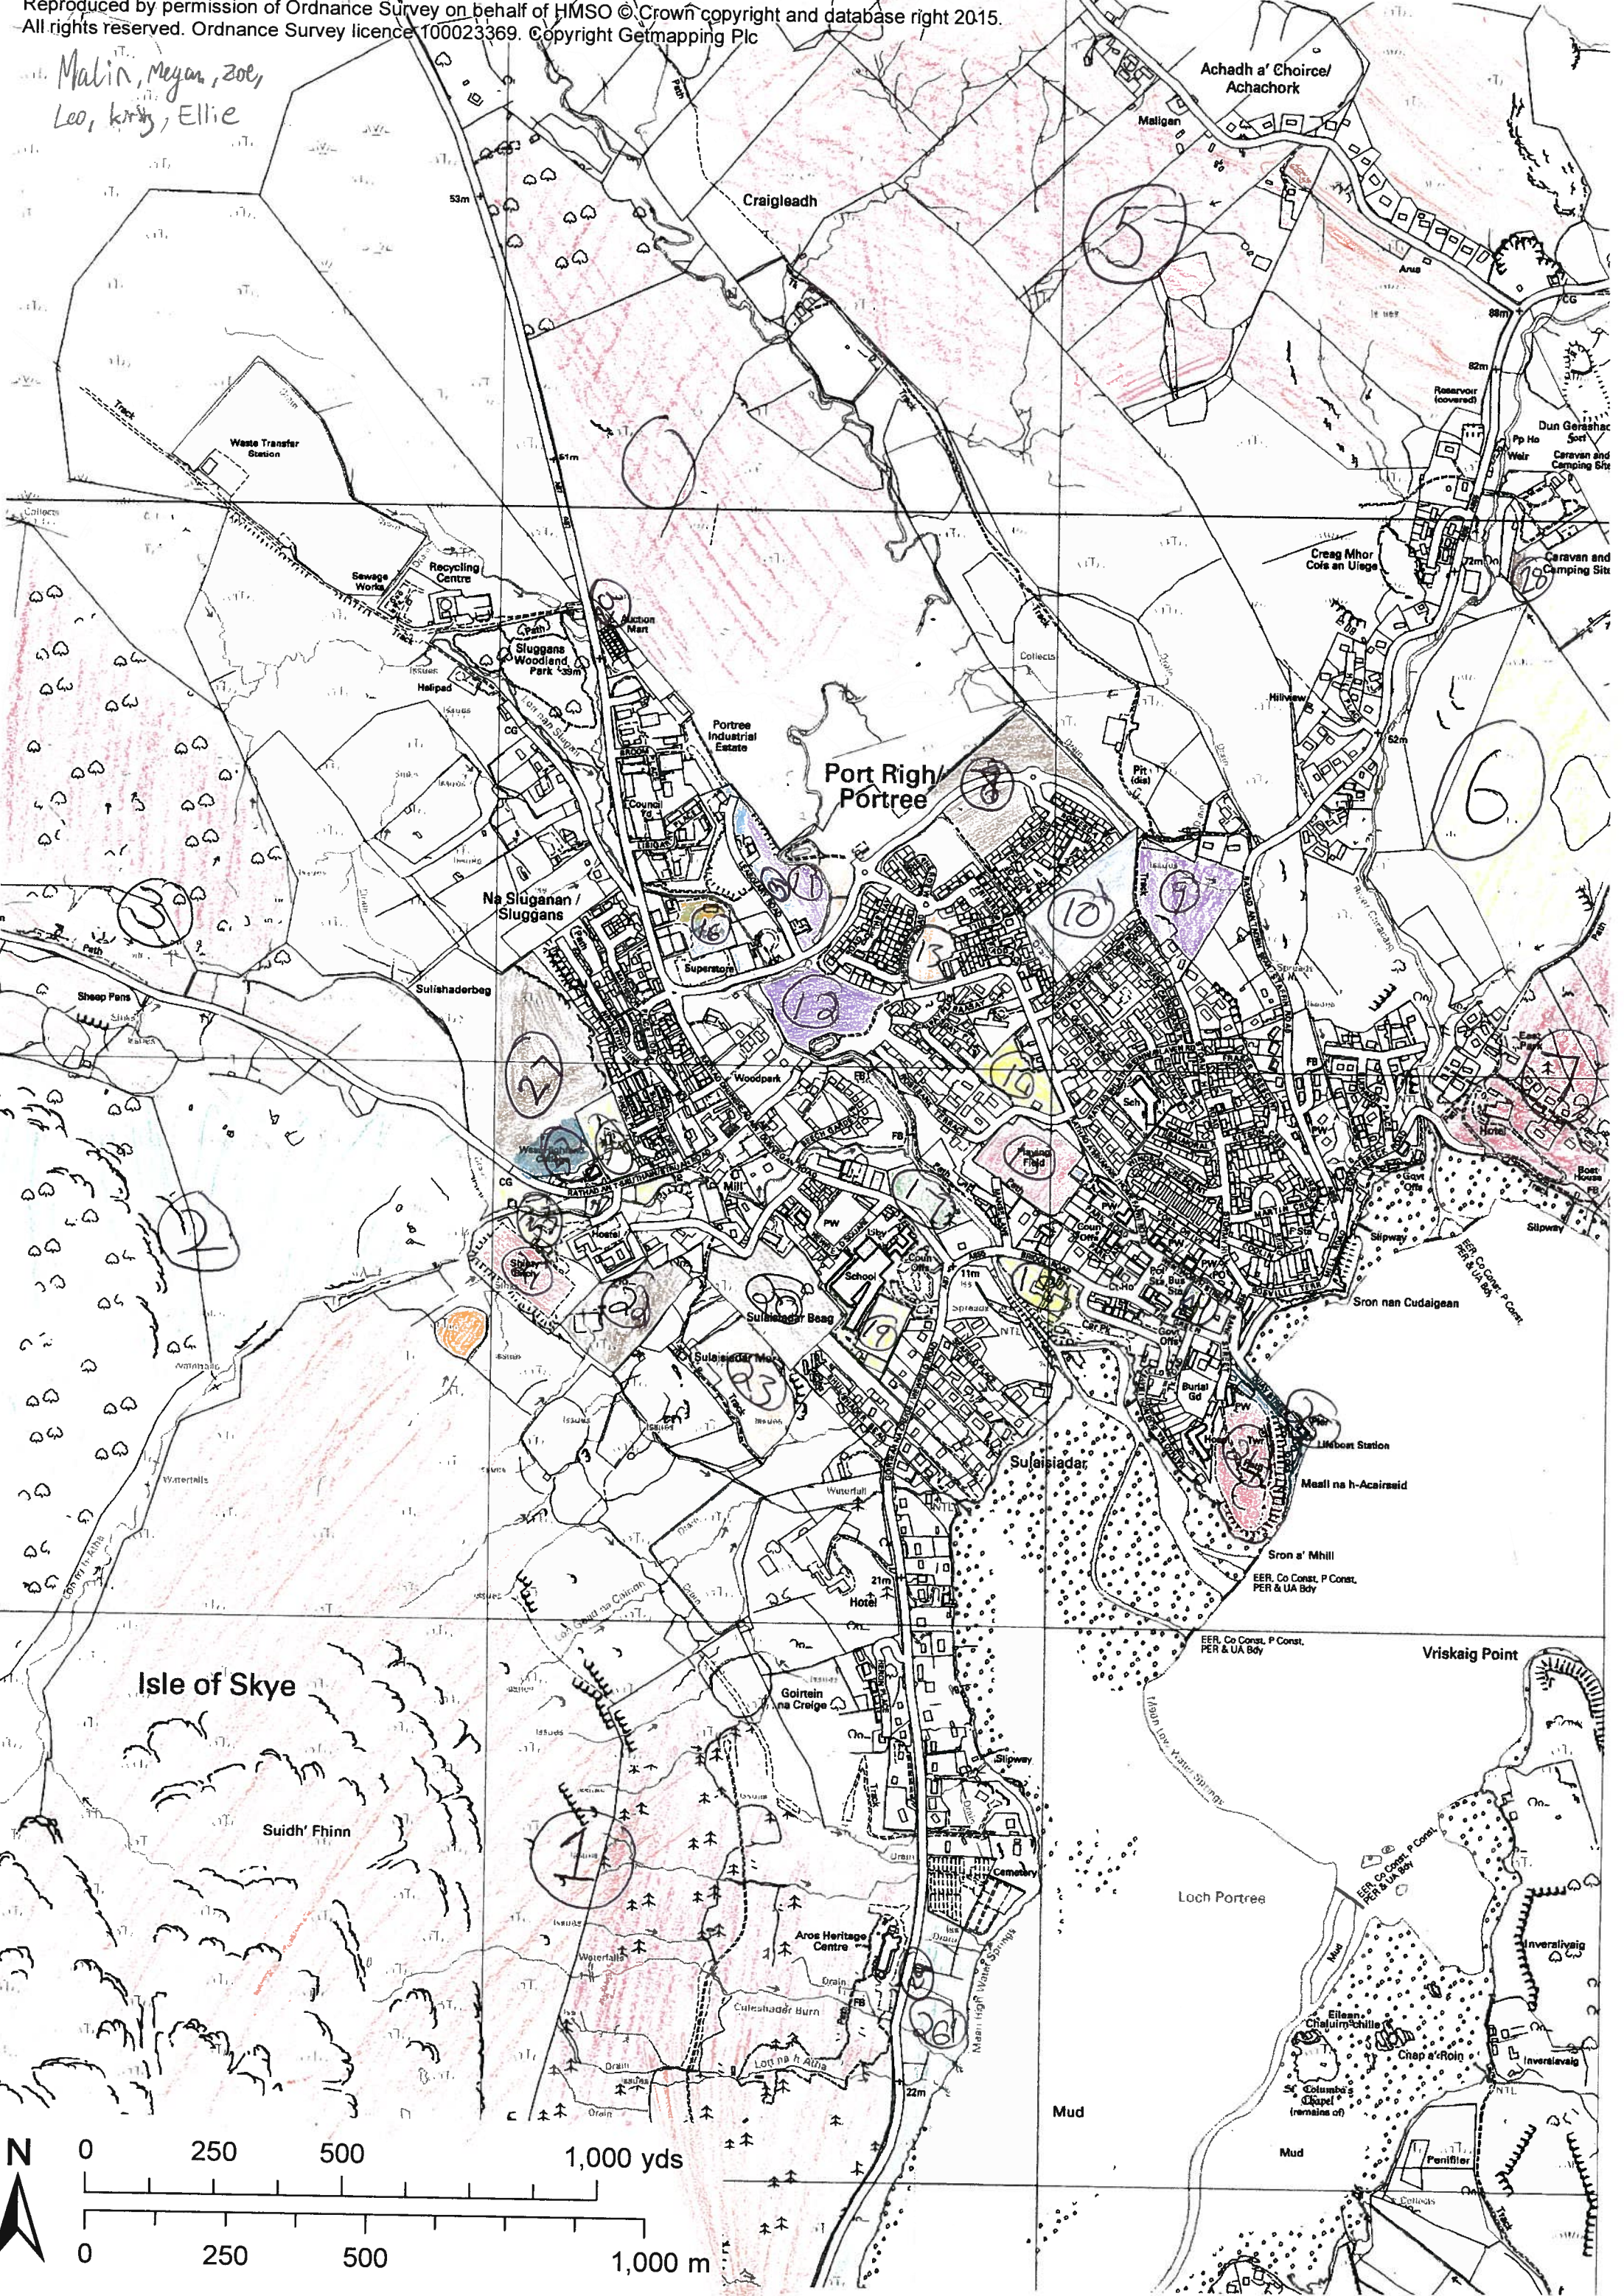

Malin, Megan, Zoe,
Leo, Kirby, Ellie

Isle of Skye

Suidh' Fhinn

Aros Heritage Centre

Loch Portree

Viskaig Point

Mud

Mud

Loch na h-Alba

Chap a' Roin

Penitler

Cuteshader Burn

St Columba's Chapel (remains of)

Waterfalls

Eilean Chaluimhille

Goitein na Creige

Inverisvaig

Slipway

Inverisvaig

Drain

Penitler

Drain

Penitler

Drain