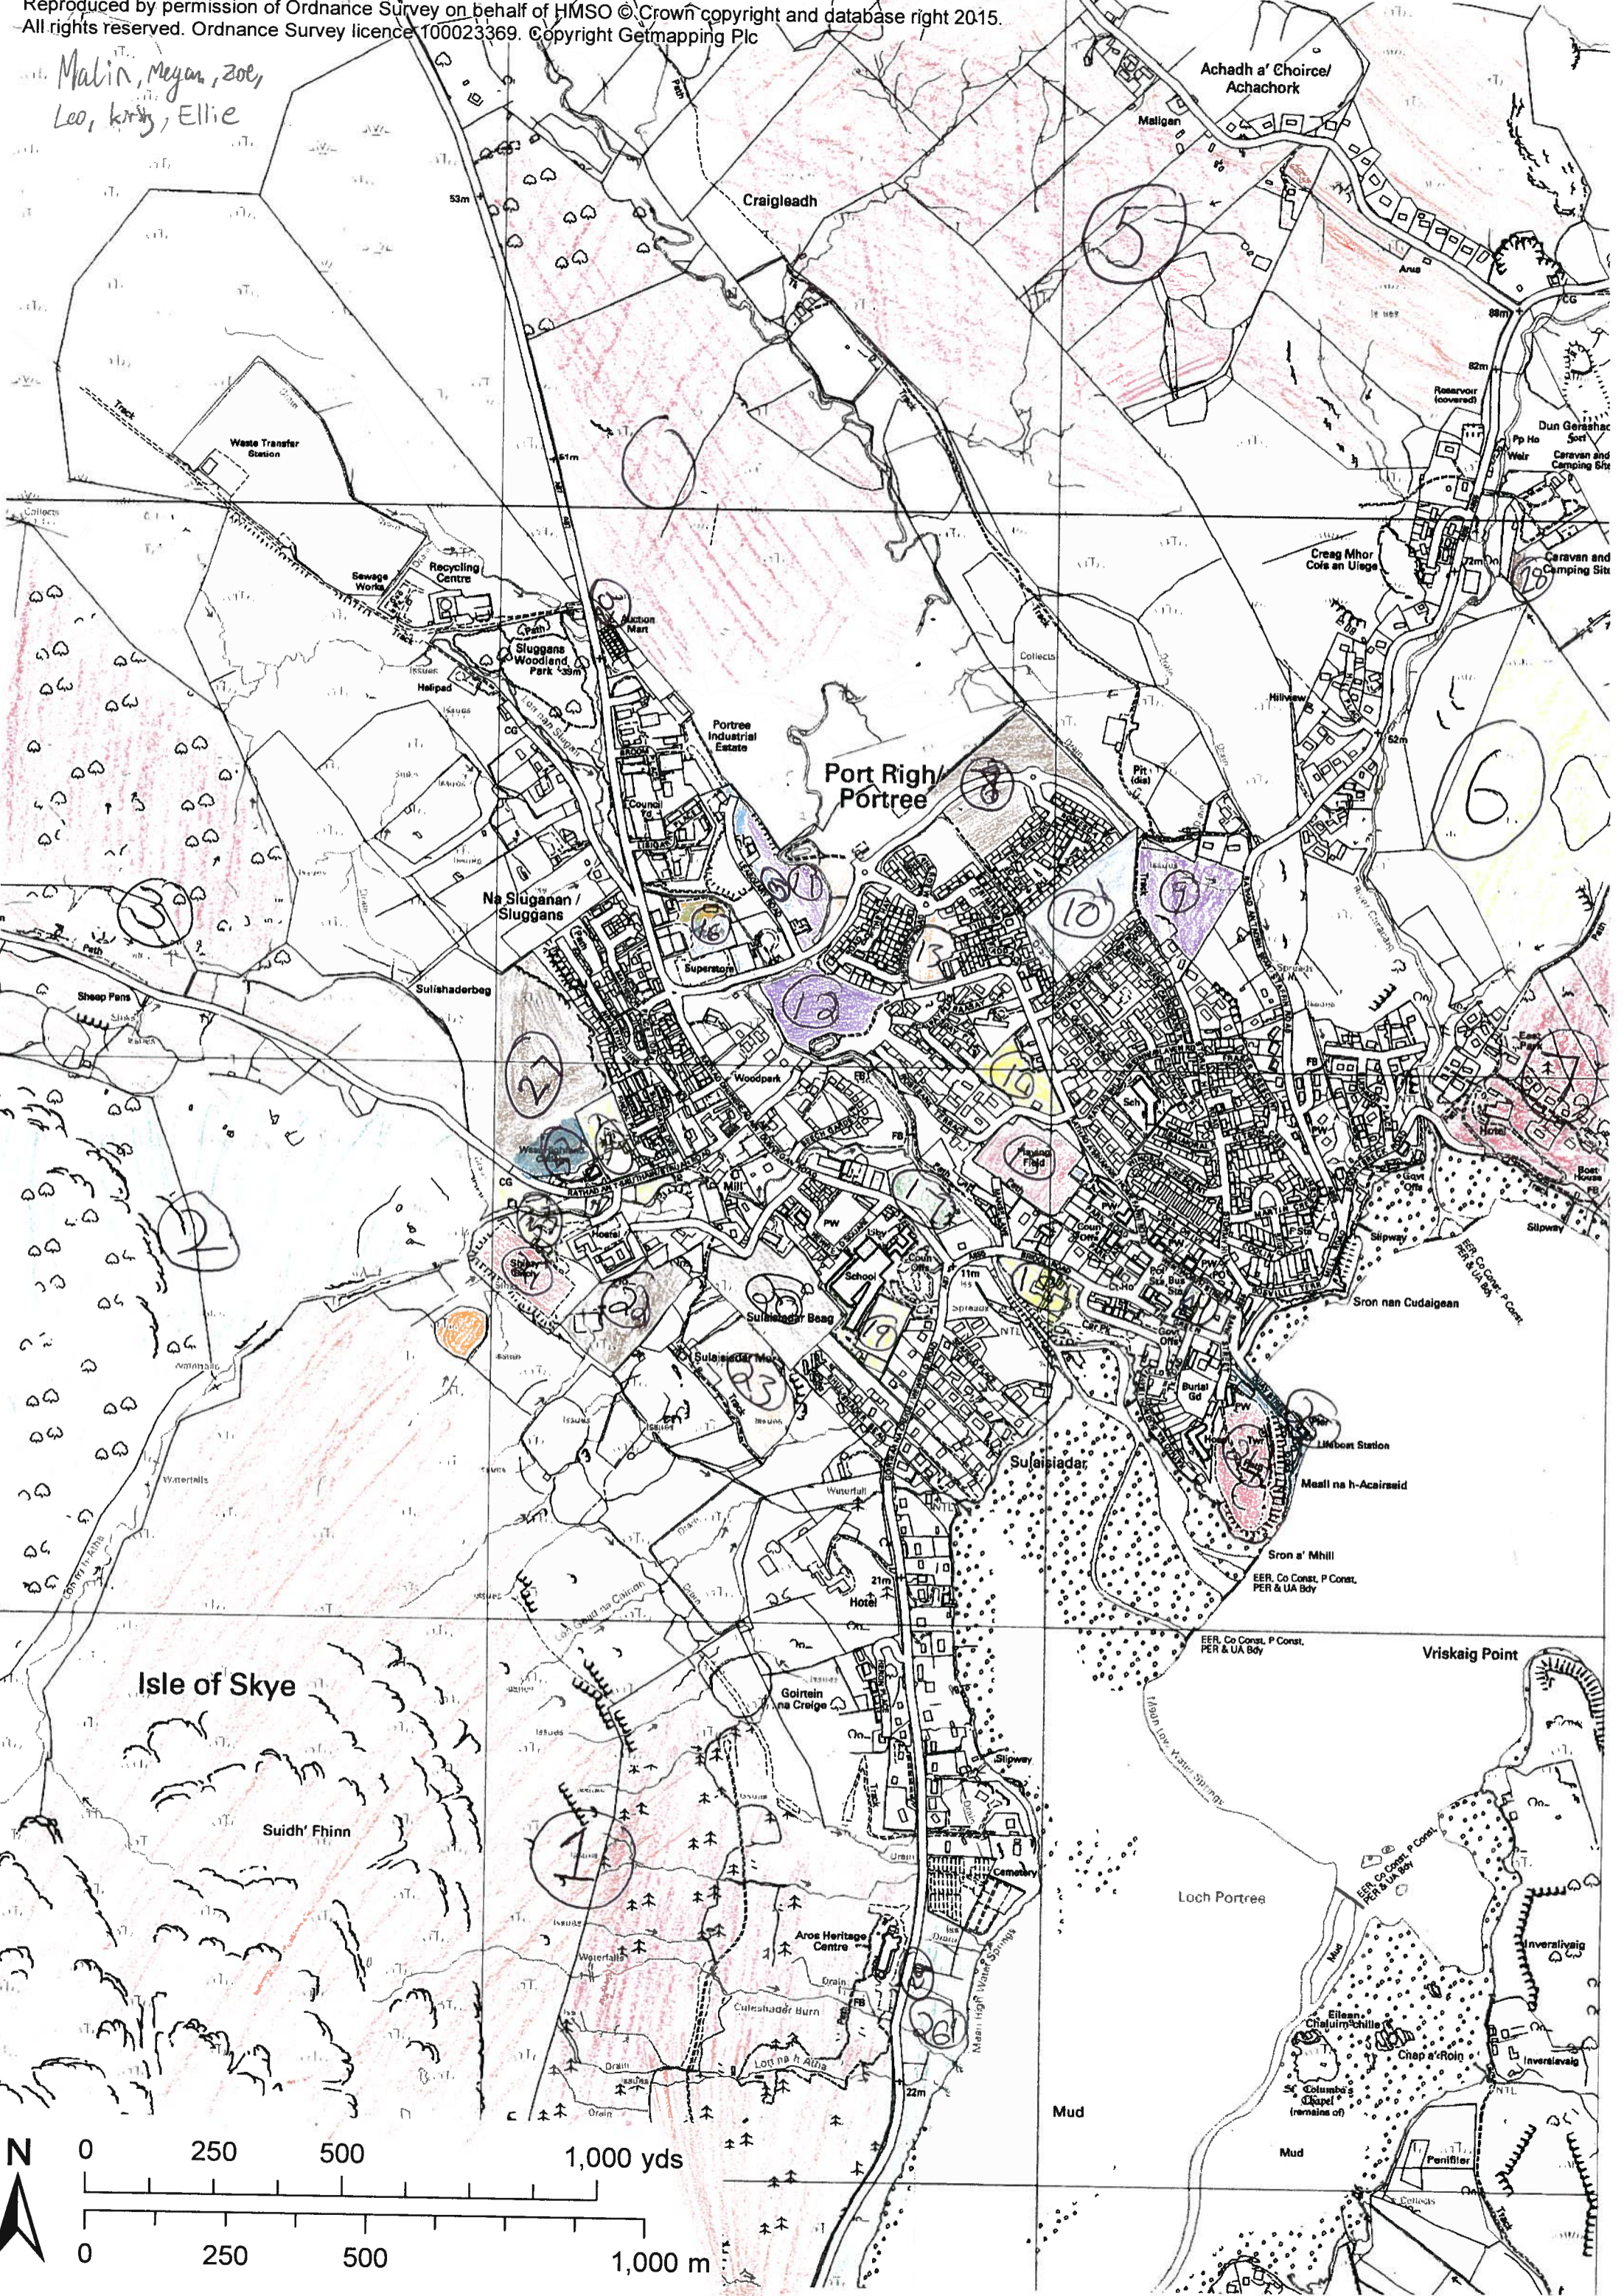

Malin, Megan, Zoe,
Leo, Kirby, Ellie

Achadh a' Choire/ Achachork

Craigleadh

Port Rìgh/
Portree

Na Sluganan/
Sluggans

Isle of Skye

Suidh' Fhinn

Viskaig Point

Mud

Loch Portree

Aros Heritage Centre

Eilean Chaluimchille

St. Columba's Chapel (remains of)

Penitler