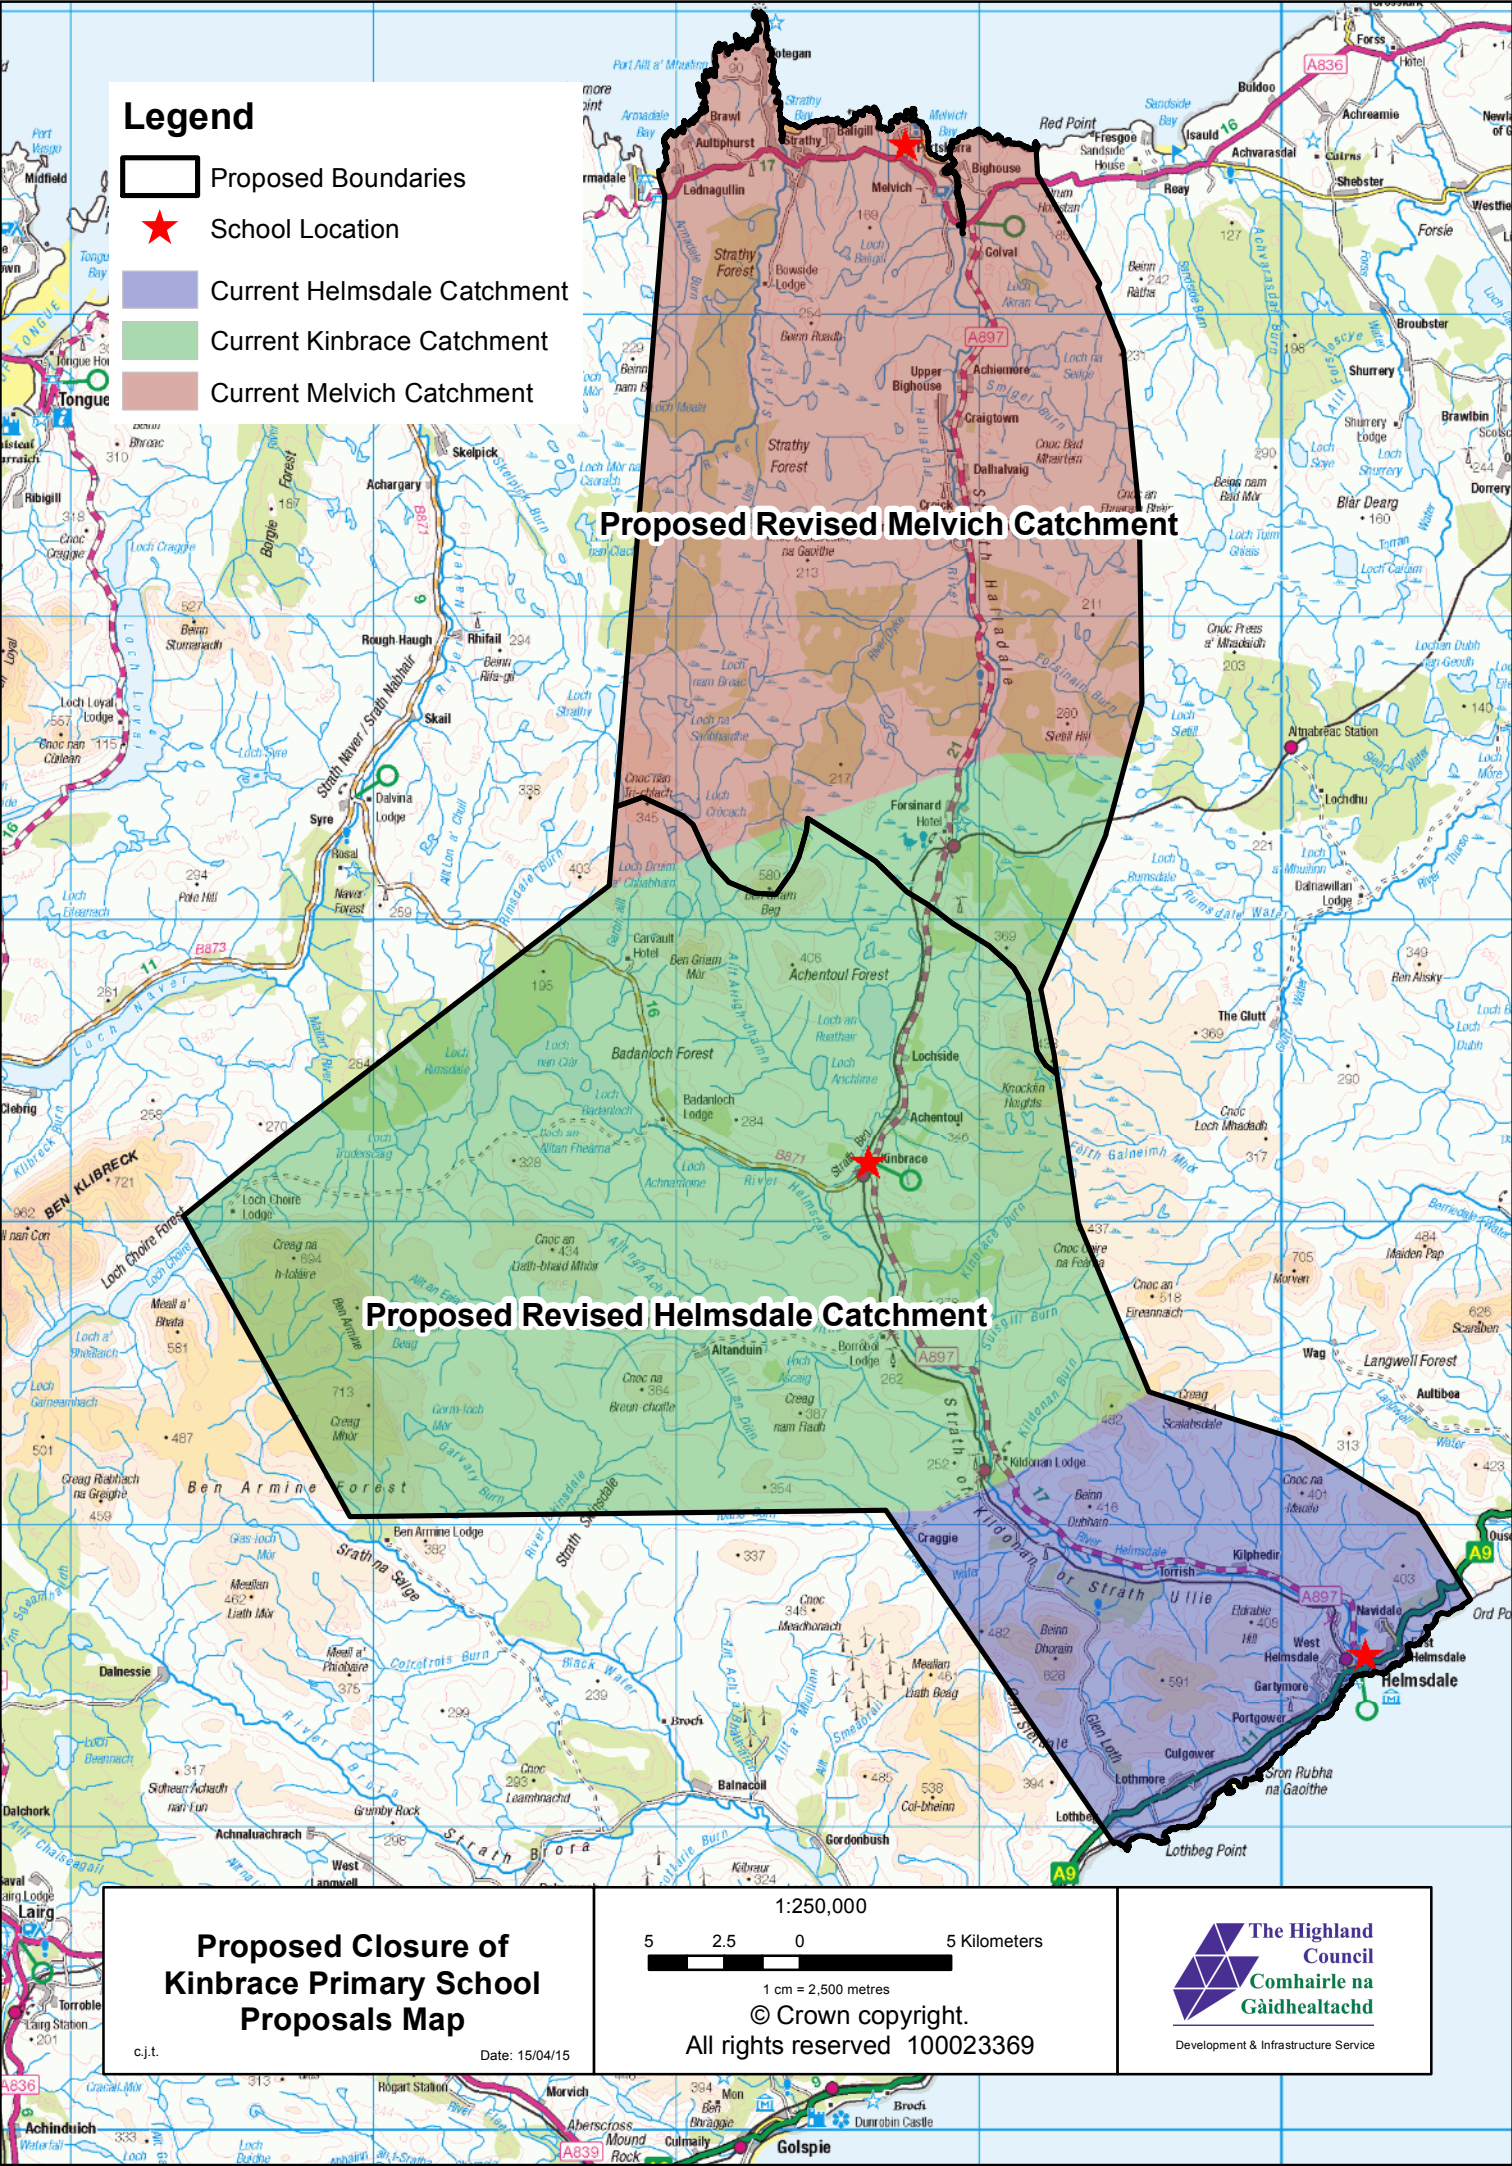

Legend

-  Proposed Boundaries
-  School Location
-  Current Helmsdale Catchment
-  Current Kinbrace Catchment
-  Current Melvich Catchment

Proposed Revised Melvich Catchment

Proposed Revised Helmsdale Catchment

Proposed Closure of Kinbrace Primary School Proposals Map

c.j.t.

Date: 15/04/15

1:250,000

5 2.5 0 5 Kilometers

1 cm = 2,500 metres

© Crown copyright.

All rights reserved 100023369