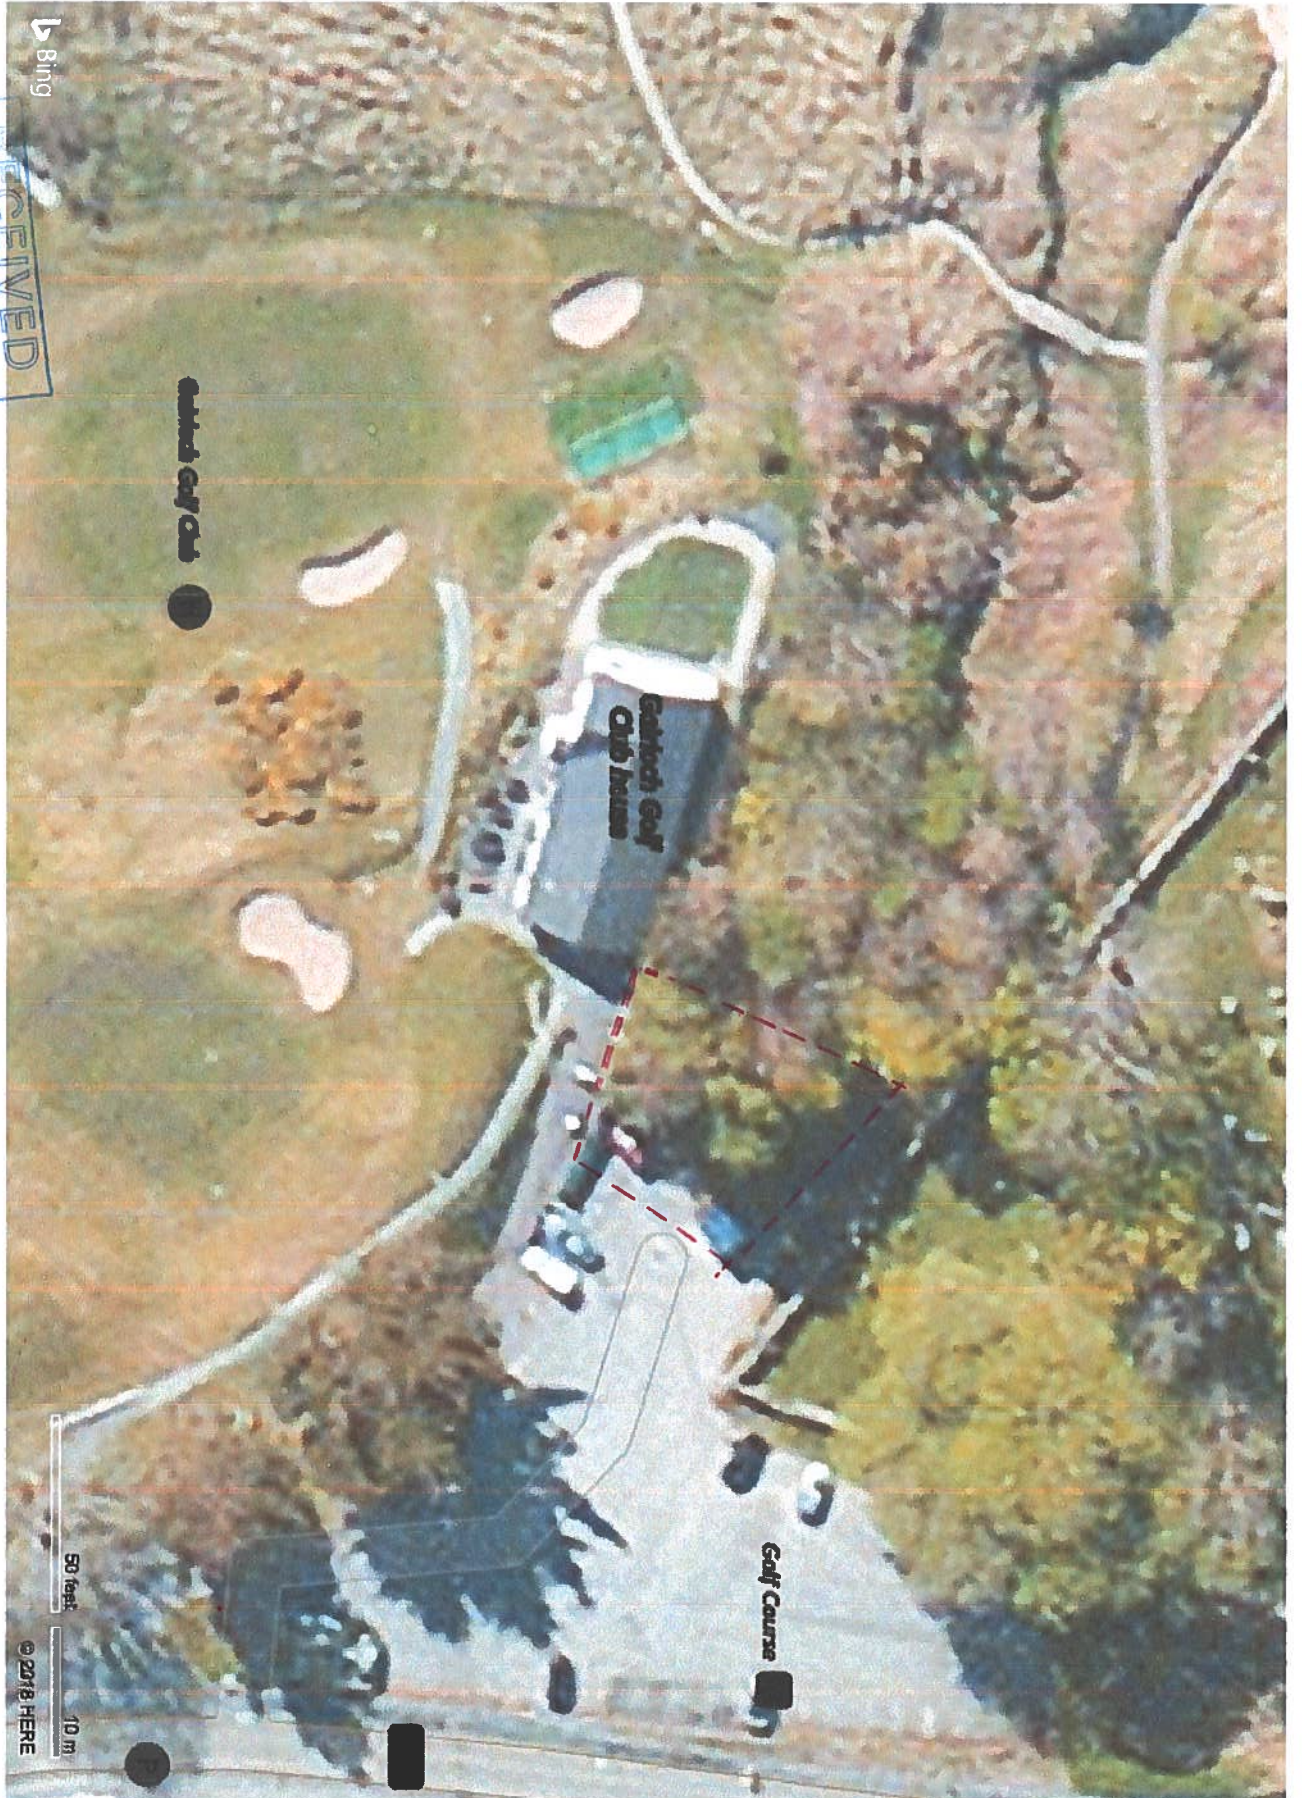

RECEIVED  
06 AUG 2018

{ DENOTES  
SITE AREA )

Appx :  
13m x 20m  
= 260 sqm