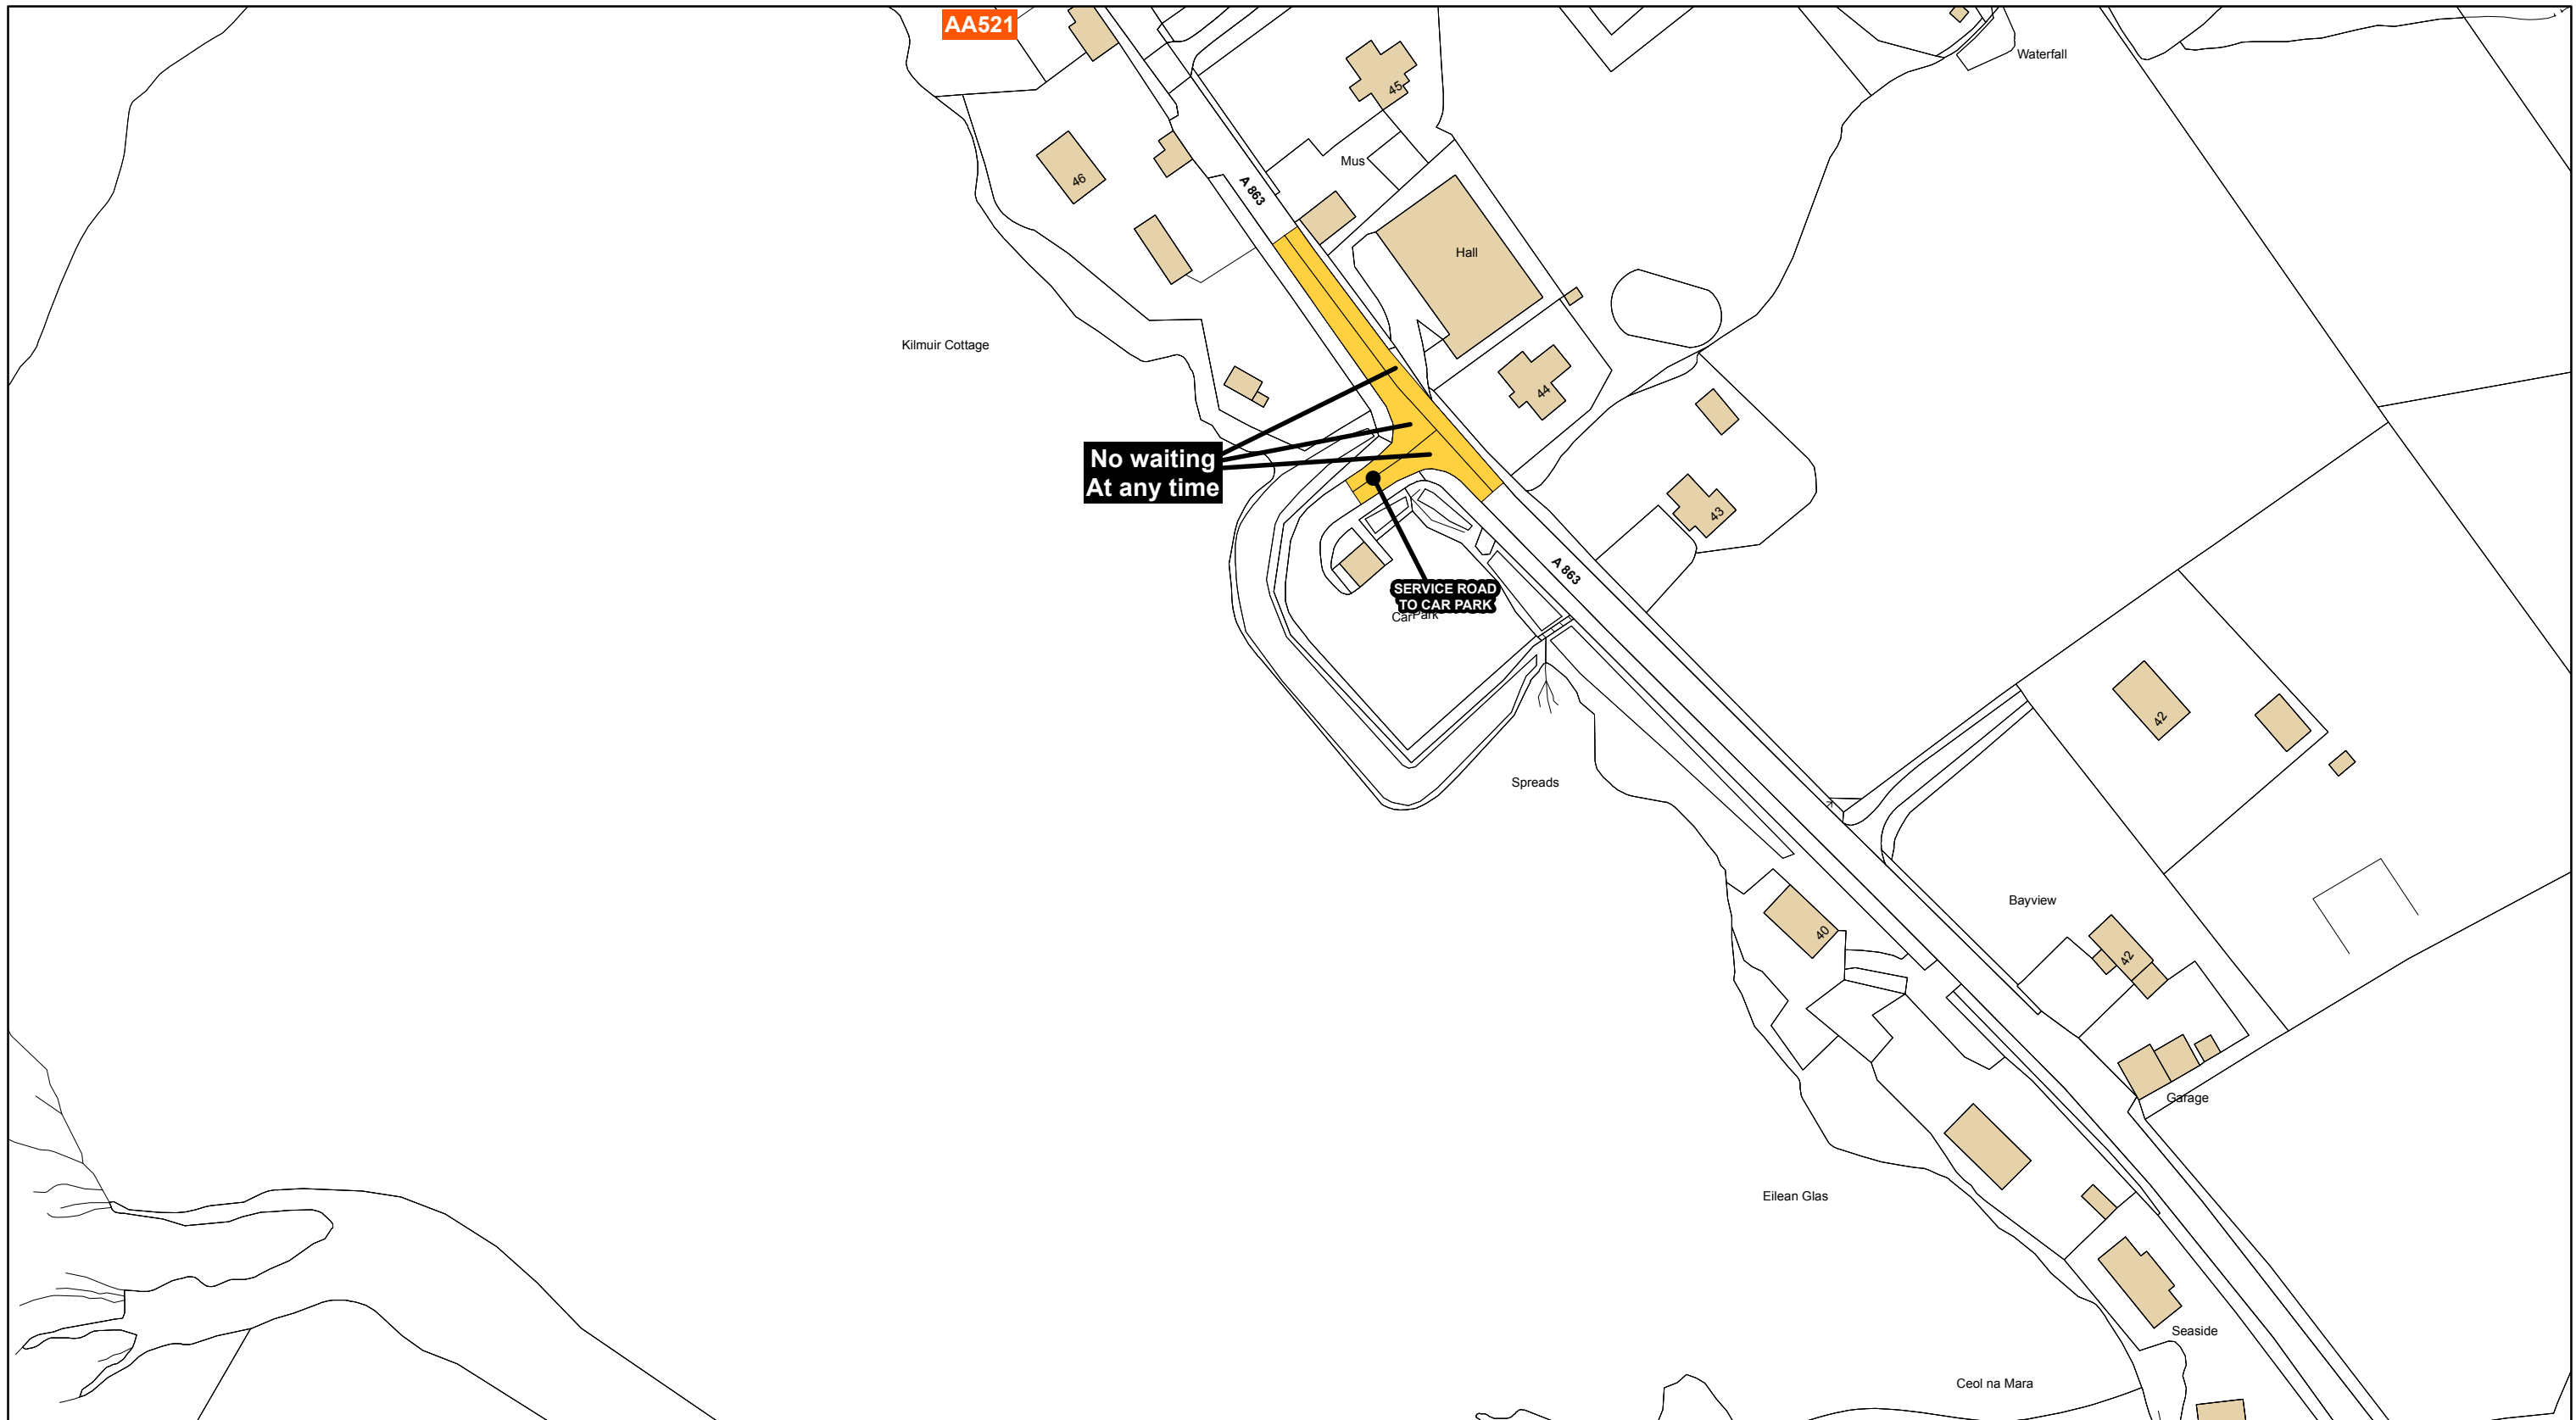

The Highland Council
Headquarters
Glenurquhart Rd
Inverness
IV35NX

**THE HIGHLAND COUNCIL
(PROHIBITION AND RESTRICTION
OF WAITING AND LOADING AND
PARKING PLACES)
(DECriminalISED PARKING
ENFORCEMENT AND
CONSOLIDATION) ORDER 2018**

Reproduced by permission of Ordnance Survey on behalf of HMSO
© Crown copyright and database right 2016. All rights reserved.
Ordnance Survey licence 100023369.
This plan has been produced specifically to supply an individual
with value added Local Authority information.
Unauthorised reproduction infringes Crown Copyright
and may lead to prosecution or Civil Proceed

Key

Shade	Restriction	Shade	Restriction	Shade	Restriction	Shade	Restriction
	No Waiting At Any Time		No Waiting At Any Time / No Loading		No Waiting At Any Time / No Loading At Any Time		No Waiting / No Loading
	No Waiting		Loading Restrictions		Taxi Ranks		Pay And Display
	Permit Holders Only		Limited Waiting		Miscellaneous Restrictions		Disabled Badge Holders Only
	No Stopping On Main Carriageway		No Stopping At Any time On Verge Or Footway		Zonal Restrictions (Excluding Pedestrian Zones)		Pedestrian Zones

SCALE
1:1,250

DATE
01/05/2018

MAP NUMBER
AA522