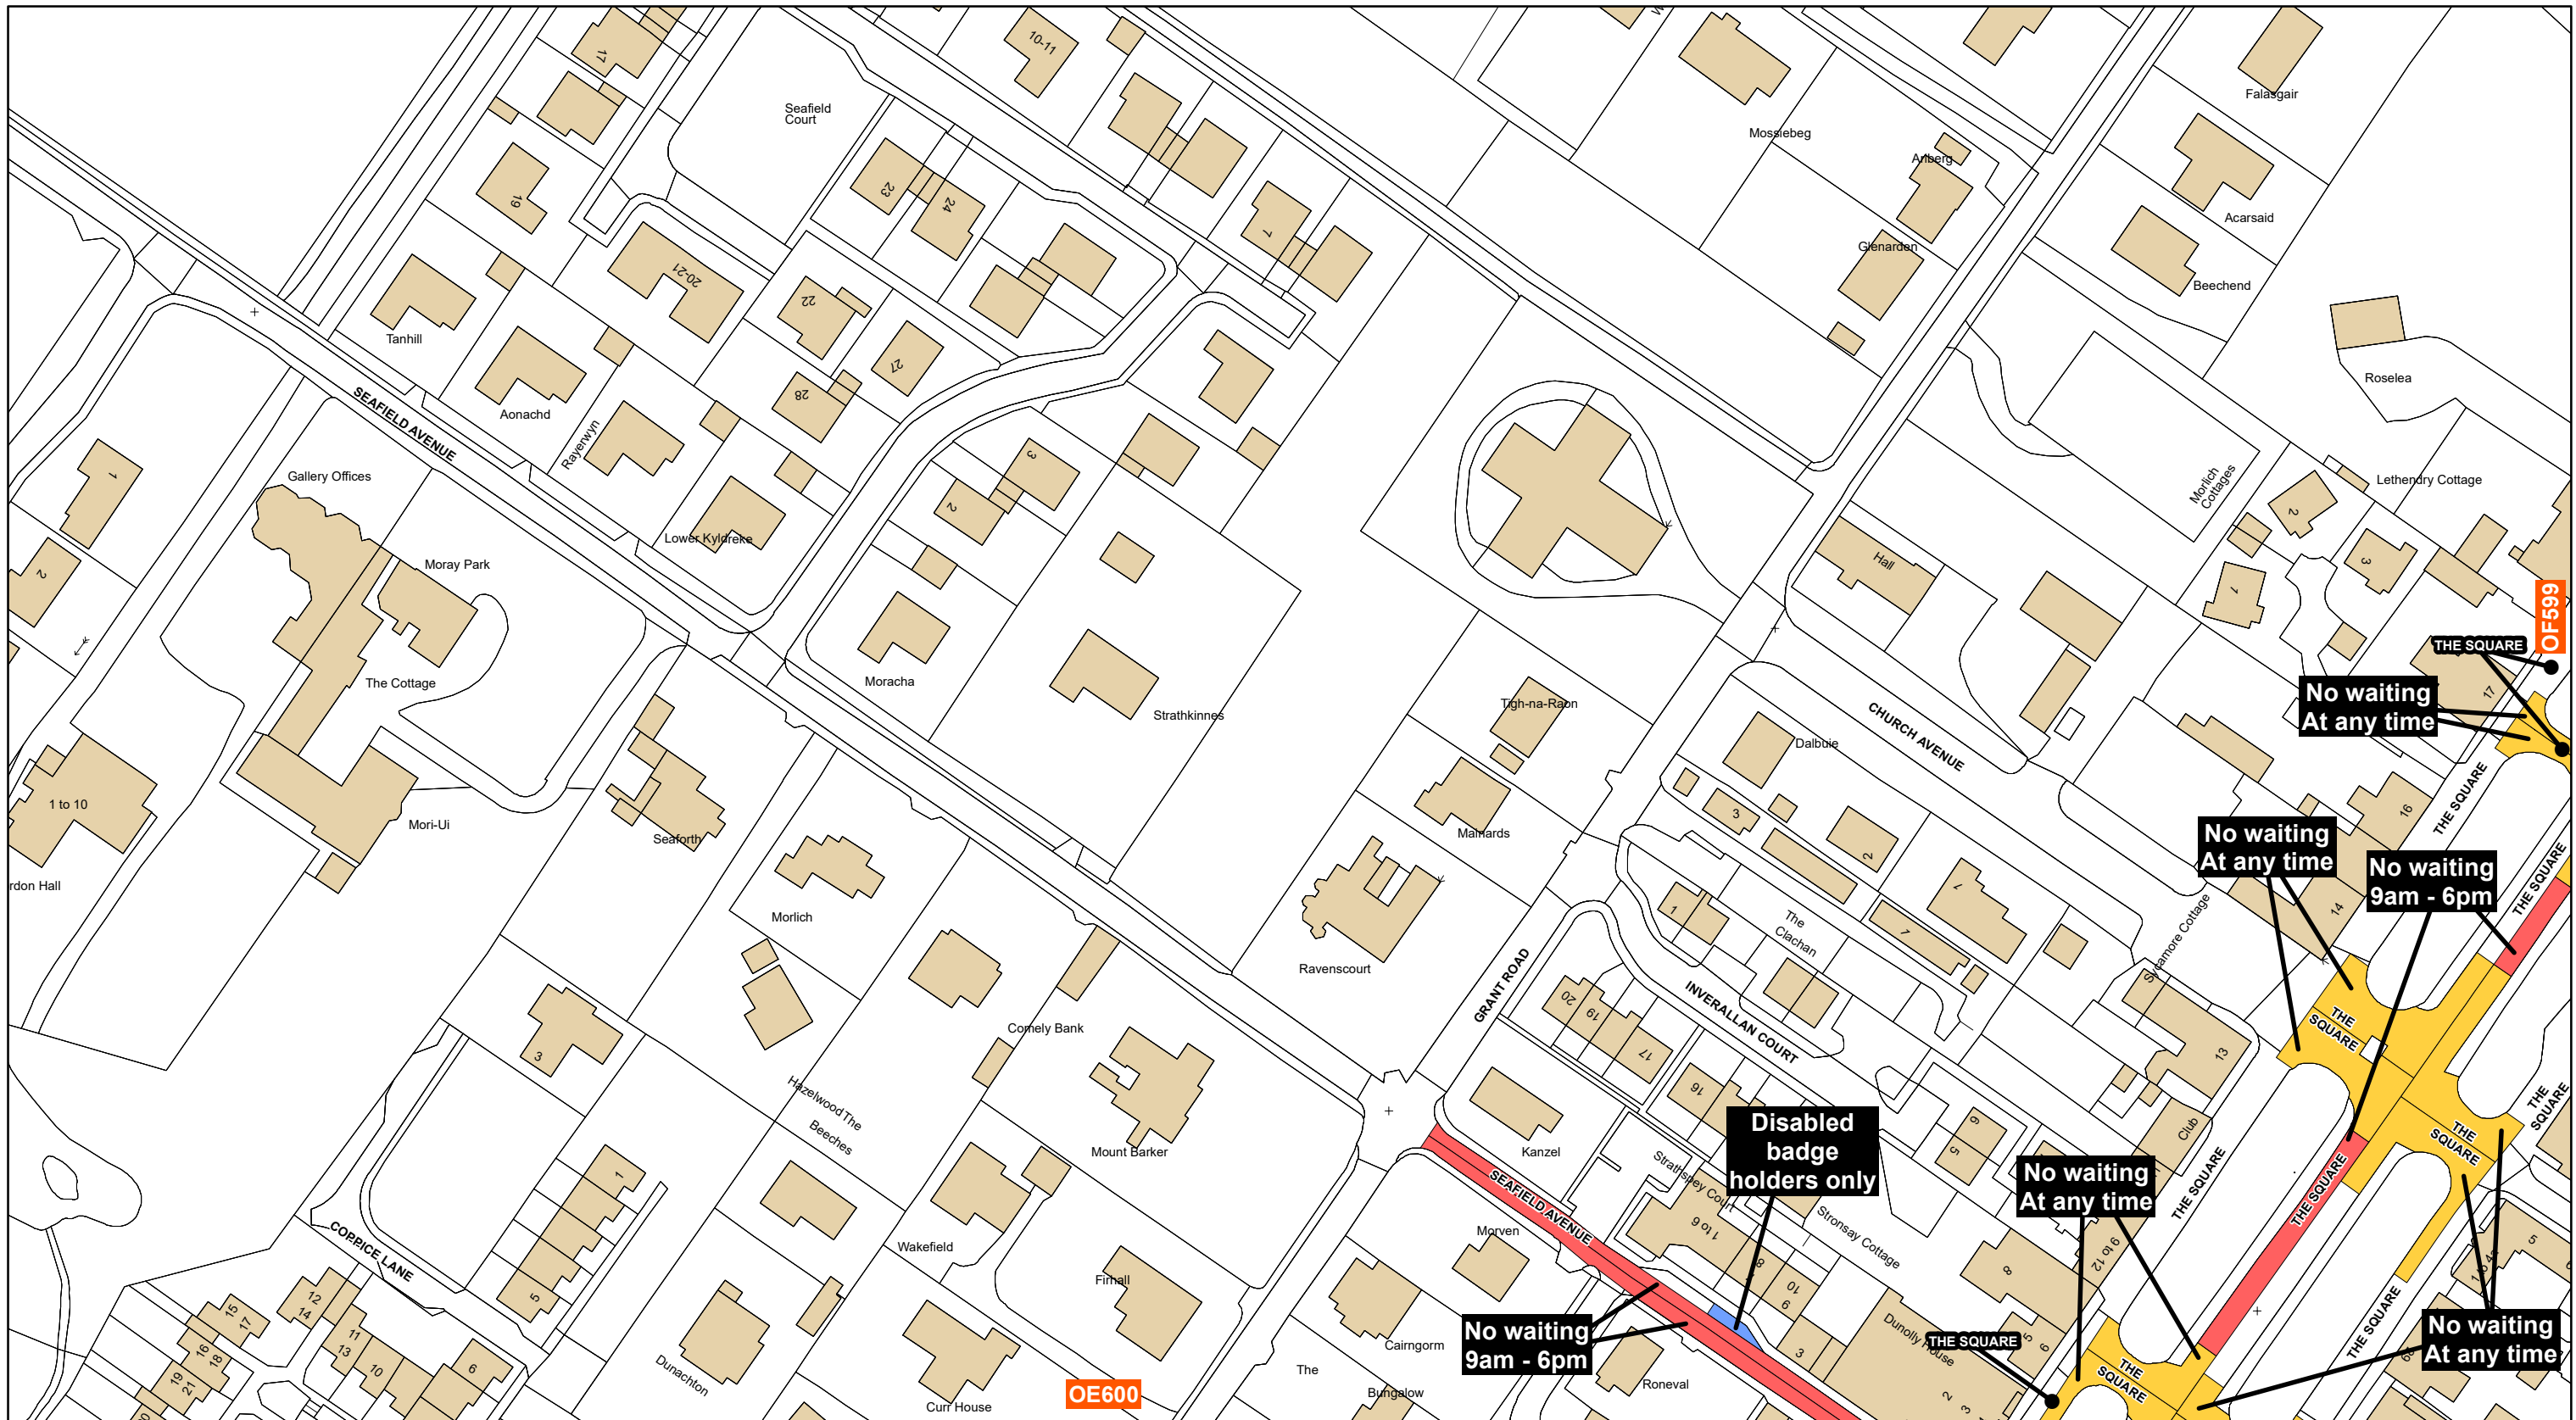

The Highland Council
Headquarters
Glenurquhart Rd
Inverness
IV35NX

**THE HIGHLAND COUNCIL
(PROHIBITION AND RESTRICTION
OF WAITING AND LOADING AND
PARKING PLACES)
(DECriminalISED PARKING
ENFORCEMENT AND
CONSOLIDATION) ORDER 2018**

Reproduced by permission of Ordnance Survey on behalf of HMSO
© Crown copyright and database right 2016. All rights reserved.
Ordnance Survey licence 100023369.
This plan has been produced specifically to supply an individual
with value added Local Authority information.
Unauthorised reproduction infringes Crown Copyright
and may lead to prosecution or Civil Proceed

Key		Shade Restriction		Shade Restriction		Shade Restriction	
	No Waiting At Any Time		No Waiting At Any Time / No Loading		No Waiting At Any Time / No Loading At Any Time		No Waiting / No Loading
	No Waiting		Loading Restrictions		Taxi Ranks		Pay And Display
	Permit Holders Only		Limited Waiting		Miscellaneous Restrictions		Disabled Badge Holders Only
	No Stopping On Main Carriageway		No Stopping At Any time On Verge Or Footway		Zonal Restrictions (Excluding Pedestrian Zones)		Pedestrian Zones

SCALE	1:1,250
DATE	01/05/2018
MAP NUMBER	OE599