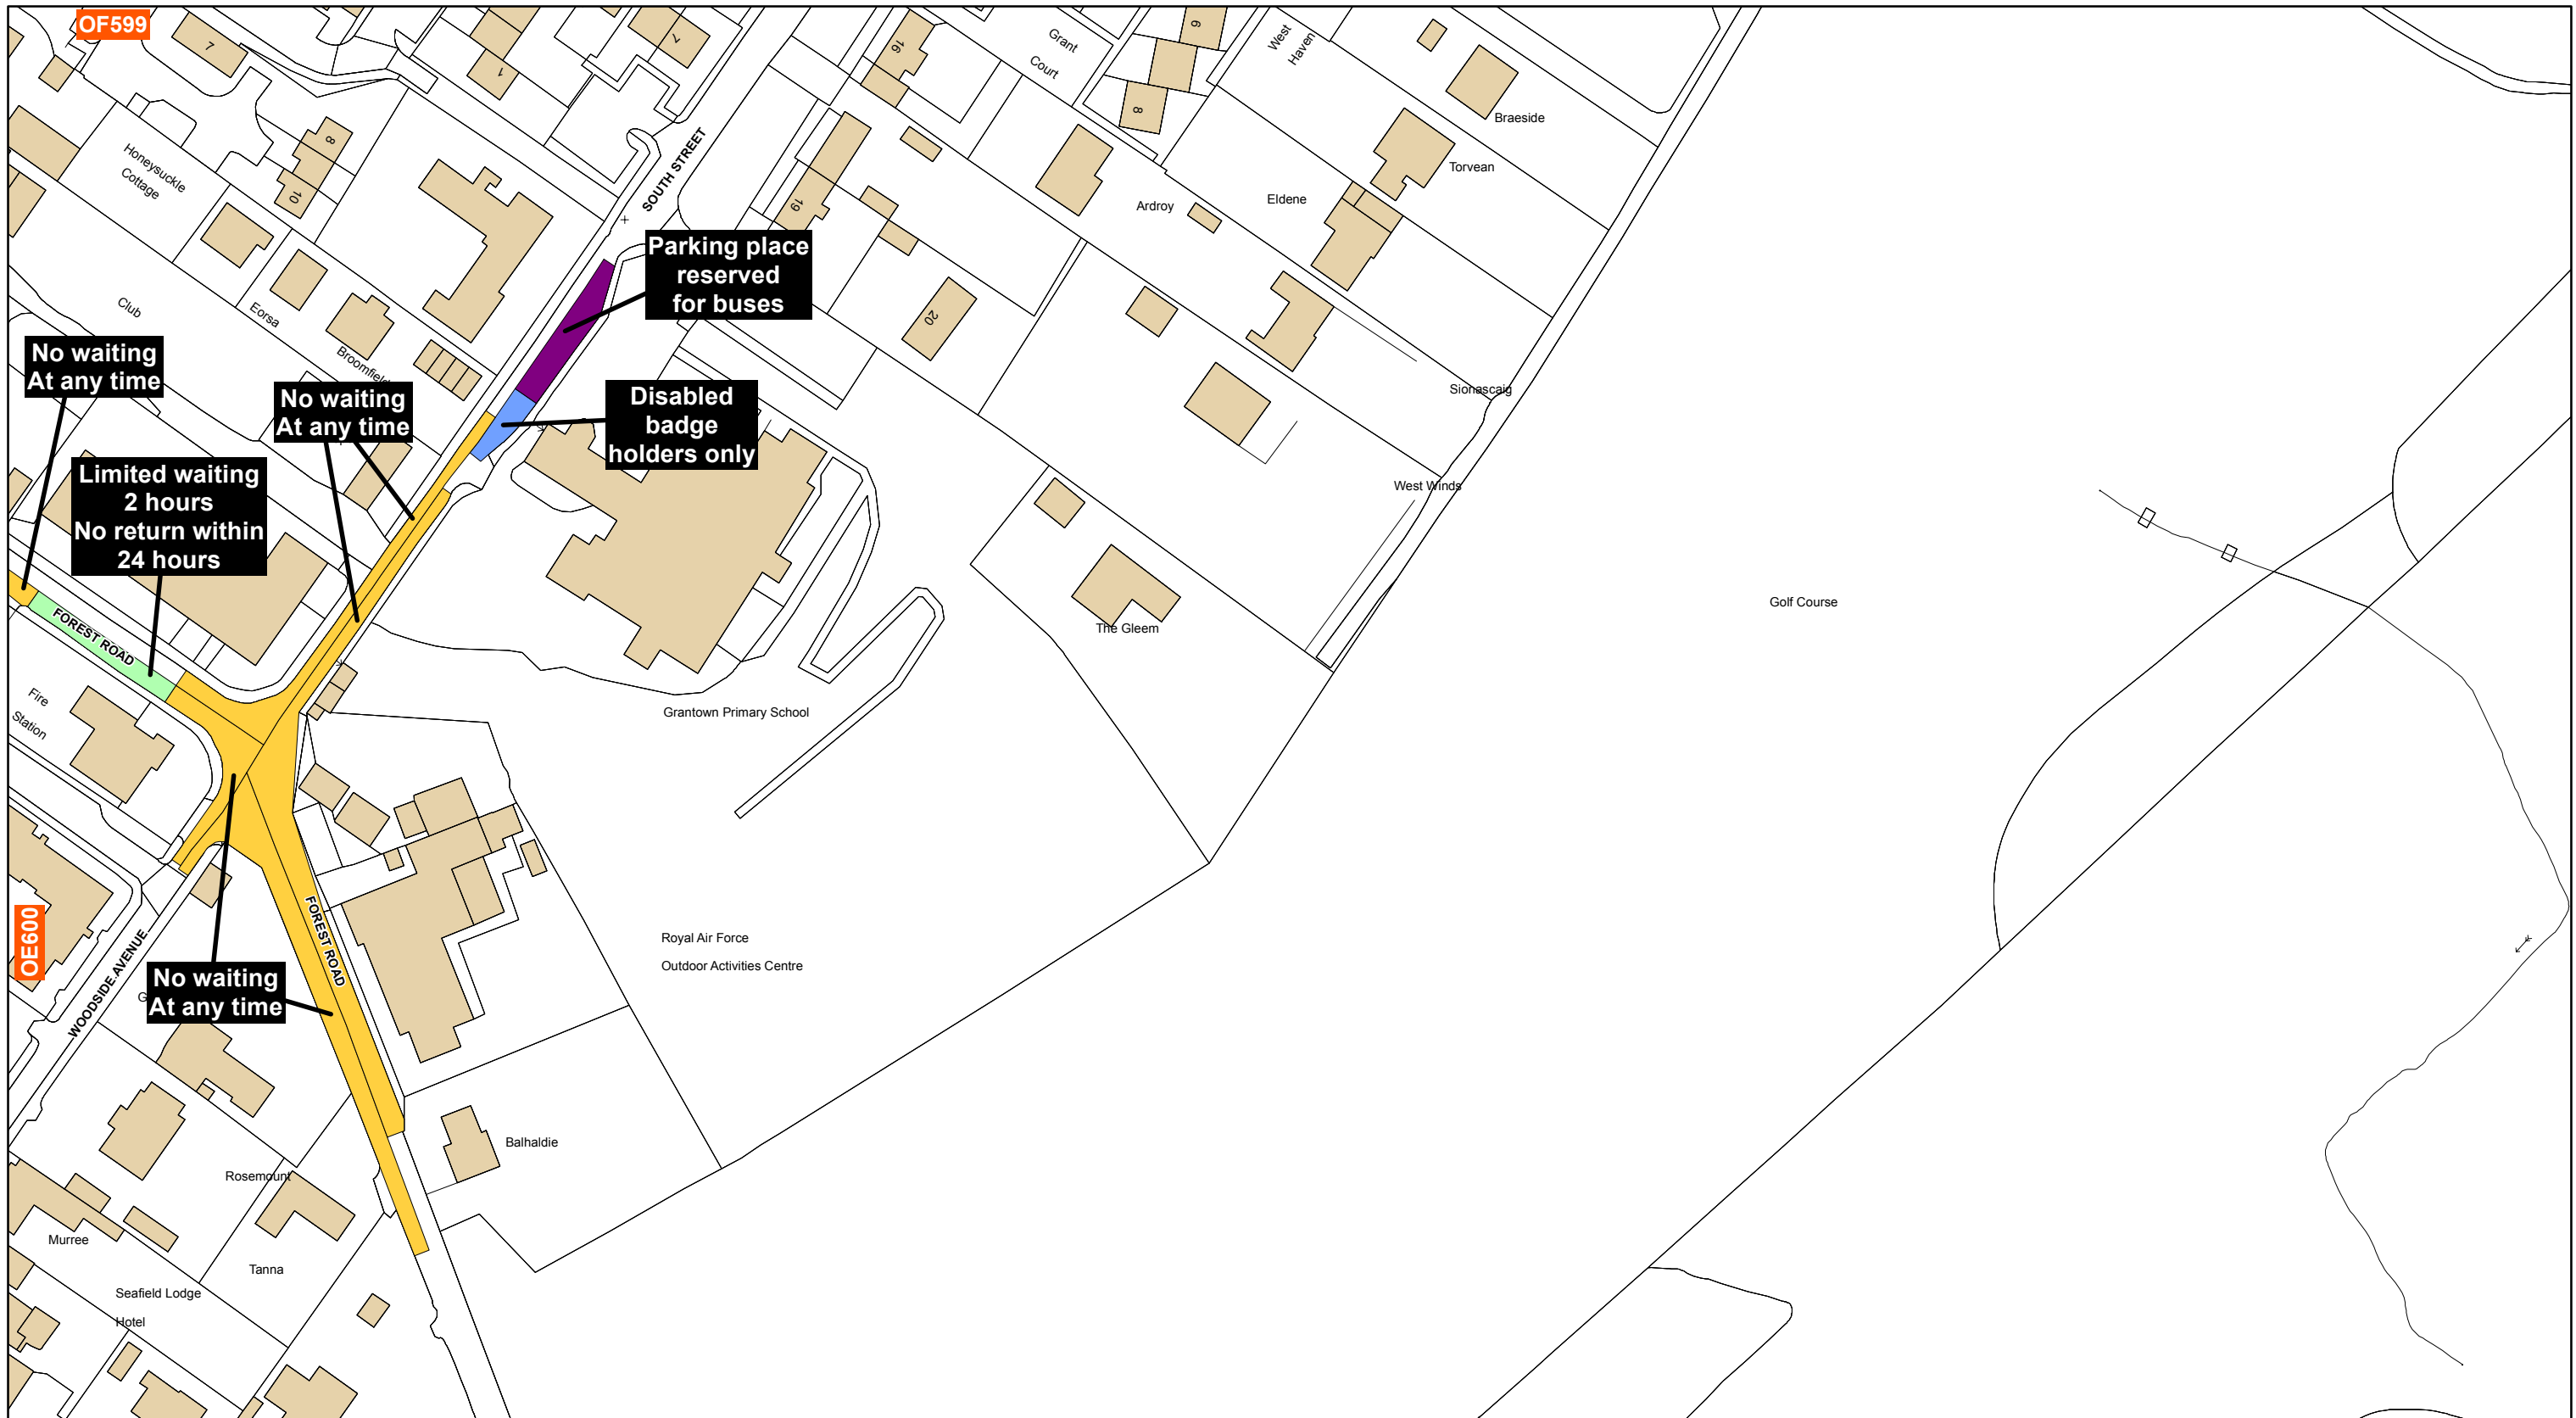

The Highland Council
Headquarters
Glenurquhart Rd
Inverness
IV35NX

**THE HIGHLAND COUNCIL
(PROHIBITION AND RESTRICTION
OF WAITING AND LOADING AND
PARKING PLACES)
(DECriminalISED PARKING
ENFORCEMENT AND
CONSOLIDATION) ORDER 2018**

Reproduced by permission of Ordnance Survey on behalf of HMSO
© Crown copyright and database right 2016. All rights reserved.
Ordnance Survey licence 100023369.
This plan has been produced specifically to supply an individual
with value added Local Authority information.
Unauthorised reproduction infringes Crown Copyright
and may lead to prosecution or Civil Proceed

Key			
Shade	Restriction	Shade	Restriction
	No Waiting At Any Time		No Waiting At Any Time / No Loading
	No Waiting		Loading Restrictions
	Permit Holders Only		Limited Waiting
	No Stopping On Main Carriageway		No Stopping At Any time On Verge Or Footway
			No Waiting At Any Time / No Loading At Any Time
			Taxi Ranks
			Miscellaneous Restrictions
			Zonal Restrictions (Excluding Pedestrian Zones)
			No Waiting / No Loading
			Pay And Display
			Disabled Badge Holders Only
			Pedestrian Zones

SCALE 1:1,250
DATE 01/05/2018
MAP NUMBER OF600