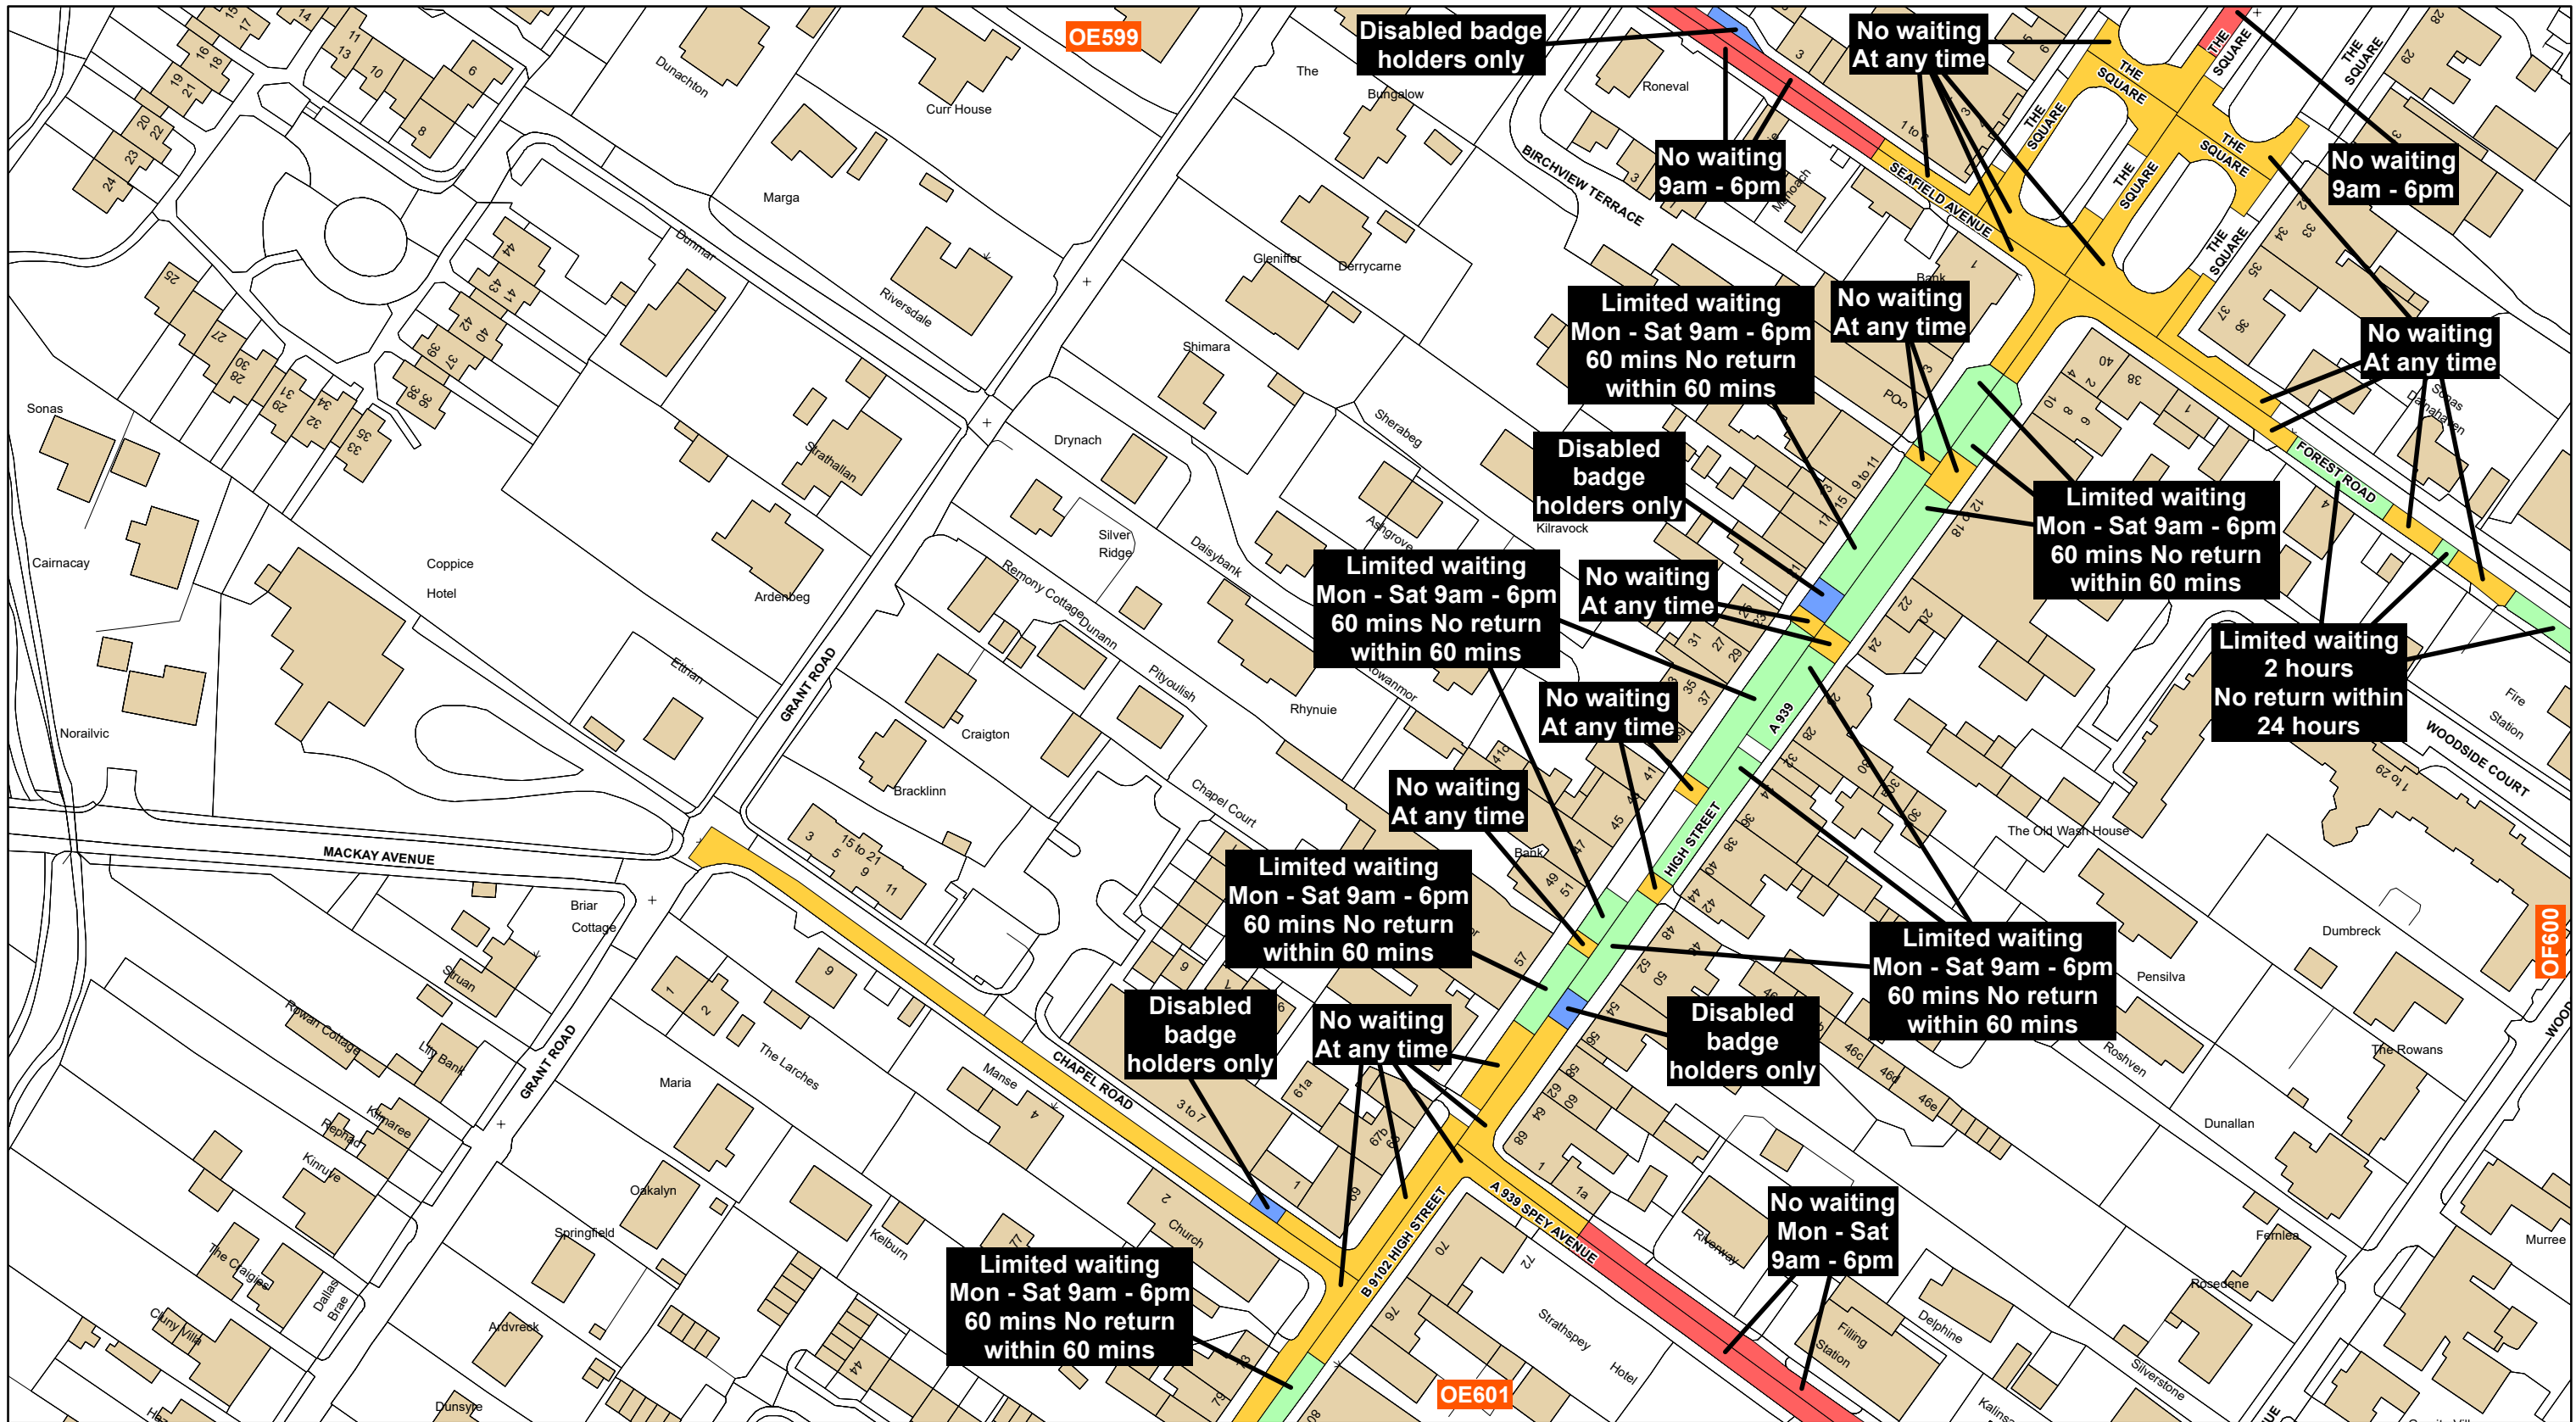

The Highland Council
Headquarters
Glenurquhart Rd
Inverness
IV35NX

**THE HIGHLAND COUNCIL
(PROHIBITION AND RESTRICTION
OF WAITING AND LOADING AND
PARKING PLACES)
(DECriminalISED PARKING
ENFORCEMENT AND
CONSOLIDATION) ORDER 2018**

Reproduced by permission of Ordnance Survey on behalf of HMSO
© Crown copyright and database right 2016. All rights reserved.
Ordnance Survey licence 100023369.
This plan has been produced specifically to supply an individual
with value added Local Authority information.
Unauthorised reproduction infringes Crown Copyright
and may lead to prosecution or Civil Proceed

Key		Key		Key		Key	
Shade	Restriction	Shade	Restriction	Shade	Restriction	Shade	Restriction
	No Waiting At Any Time		No Waiting At Any Time / No Loading		No Waiting At Any Time / No Loading At Any Time		No Waiting / No Loading
	No Waiting		Loading Restrictions		Taxi Ranks		Pay And Display
	Permit Holders Only		Limited Waiting		Miscellaneous Restrictions		Disabled Badge Holders Only
	No Stopping On Main Carriageway		No Stopping At Any time On Verge Or Footway		Zonal Restrictions (Excluding Pedestrian Zones)		Pedestrian Zones

SCALE	1:1,250
DATE	01/05/2018
MAP NUMBER	OE600