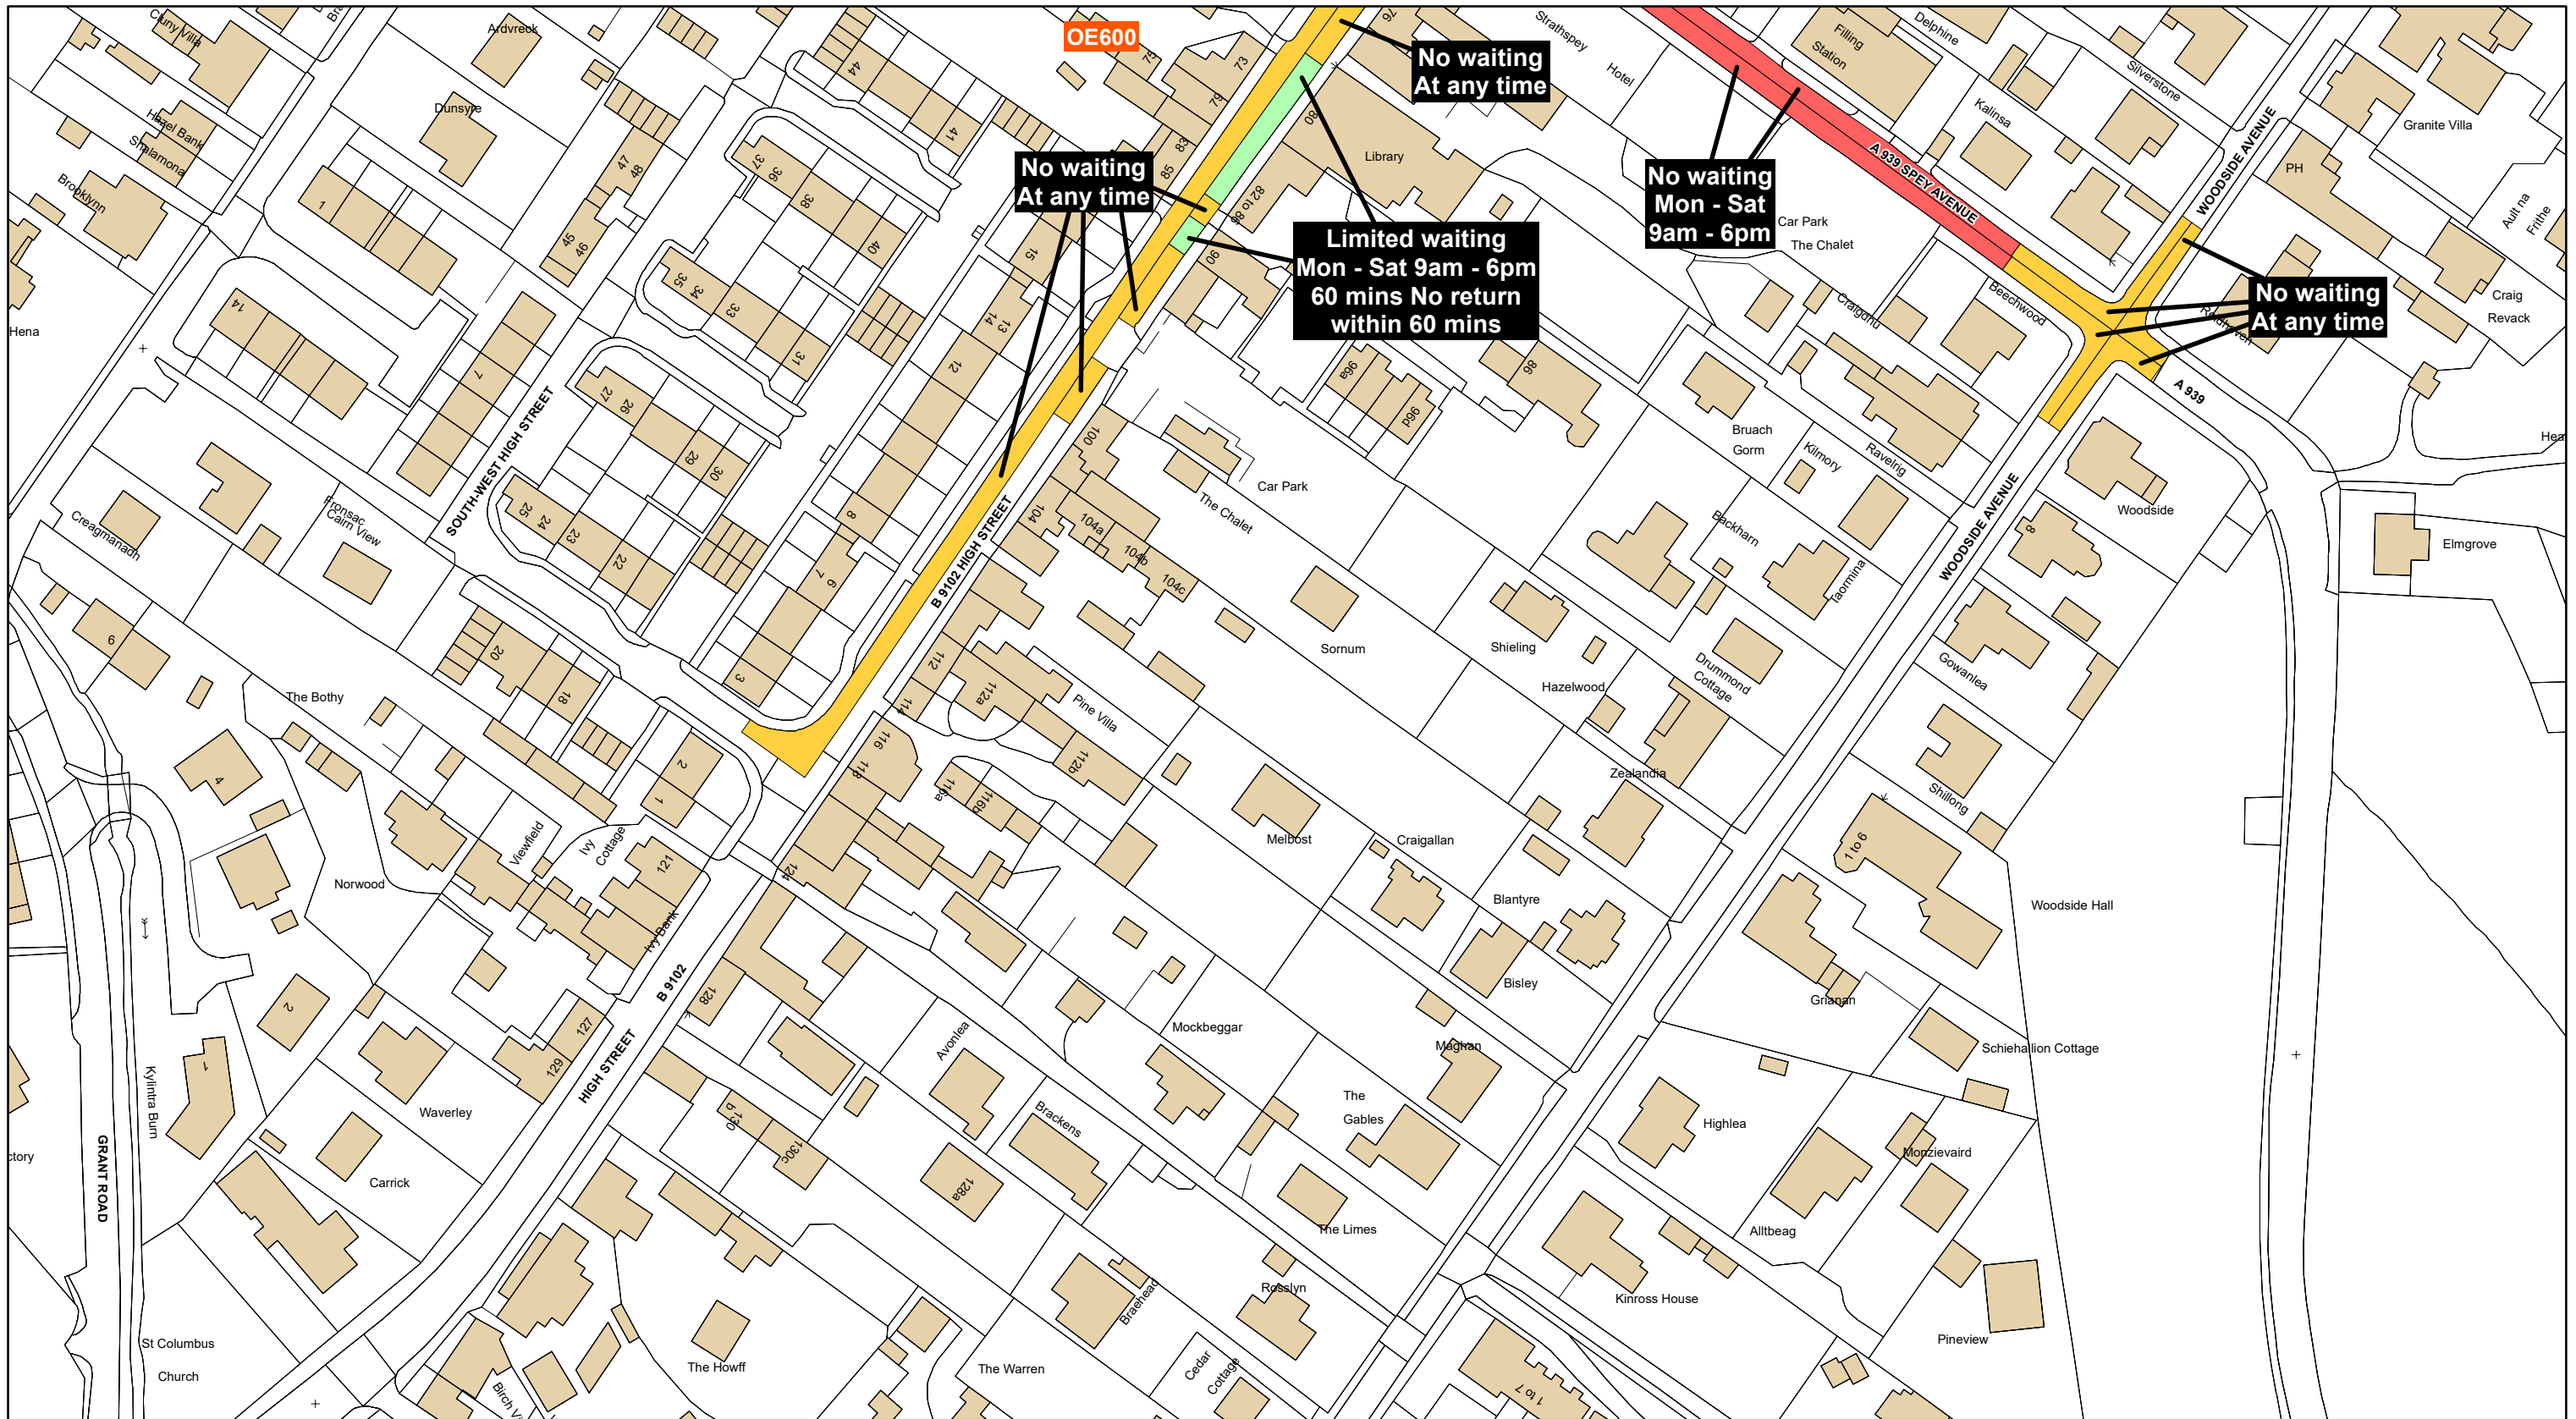

The Highland Council
Headquarters
Glenurquhart Rd
Inverness
IV35NX

**THE HIGHLAND COUNCIL
(PROHIBITION AND RESTRICTION
OF WAITING AND LOADING AND
PARKING PLACES)
(DECriminalISED PARKING
ENFORCEMENT AND
CONSOLIDATION) ORDER 2018**

Reproduced by permission of Ordnance Survey on behalf of HMSO
© Crown copyright and database right 2016. All rights reserved.
Ordnance Survey licence 100023369.
This plan has been produced specifically to supply an individual
with value added Local Authority information.
Unauthorised reproduction infringes Crown Copyright
and may lead to prosecution or Civil Proceed

Key

Shade Restriction

- No Waiting At Any Time
- No Waiting
- Permit Holders Only
- No Stopping On Main Carriageway

Shade Restriction

- No Waiting At Any Time / No Loading
- Loading Restrictions
- Limited Waiting
- No Stopping At Any time On Verge Or Footway

Shade Restriction

- No Waiting At Any Time / No Loading At Any Time
- Taxi Ranks
- Miscellaneous Restrictions
- Zonal Restrictions (Excluding Pedestrian Zones)

Shade Restriction

- No Waiting / No Loading
- Pay And Display
- Disabled Badge Holders Only
- Pedestrian Zones

SCALE
1:1,250

DATE
01/05/2018

MAP NUMBER
OE601