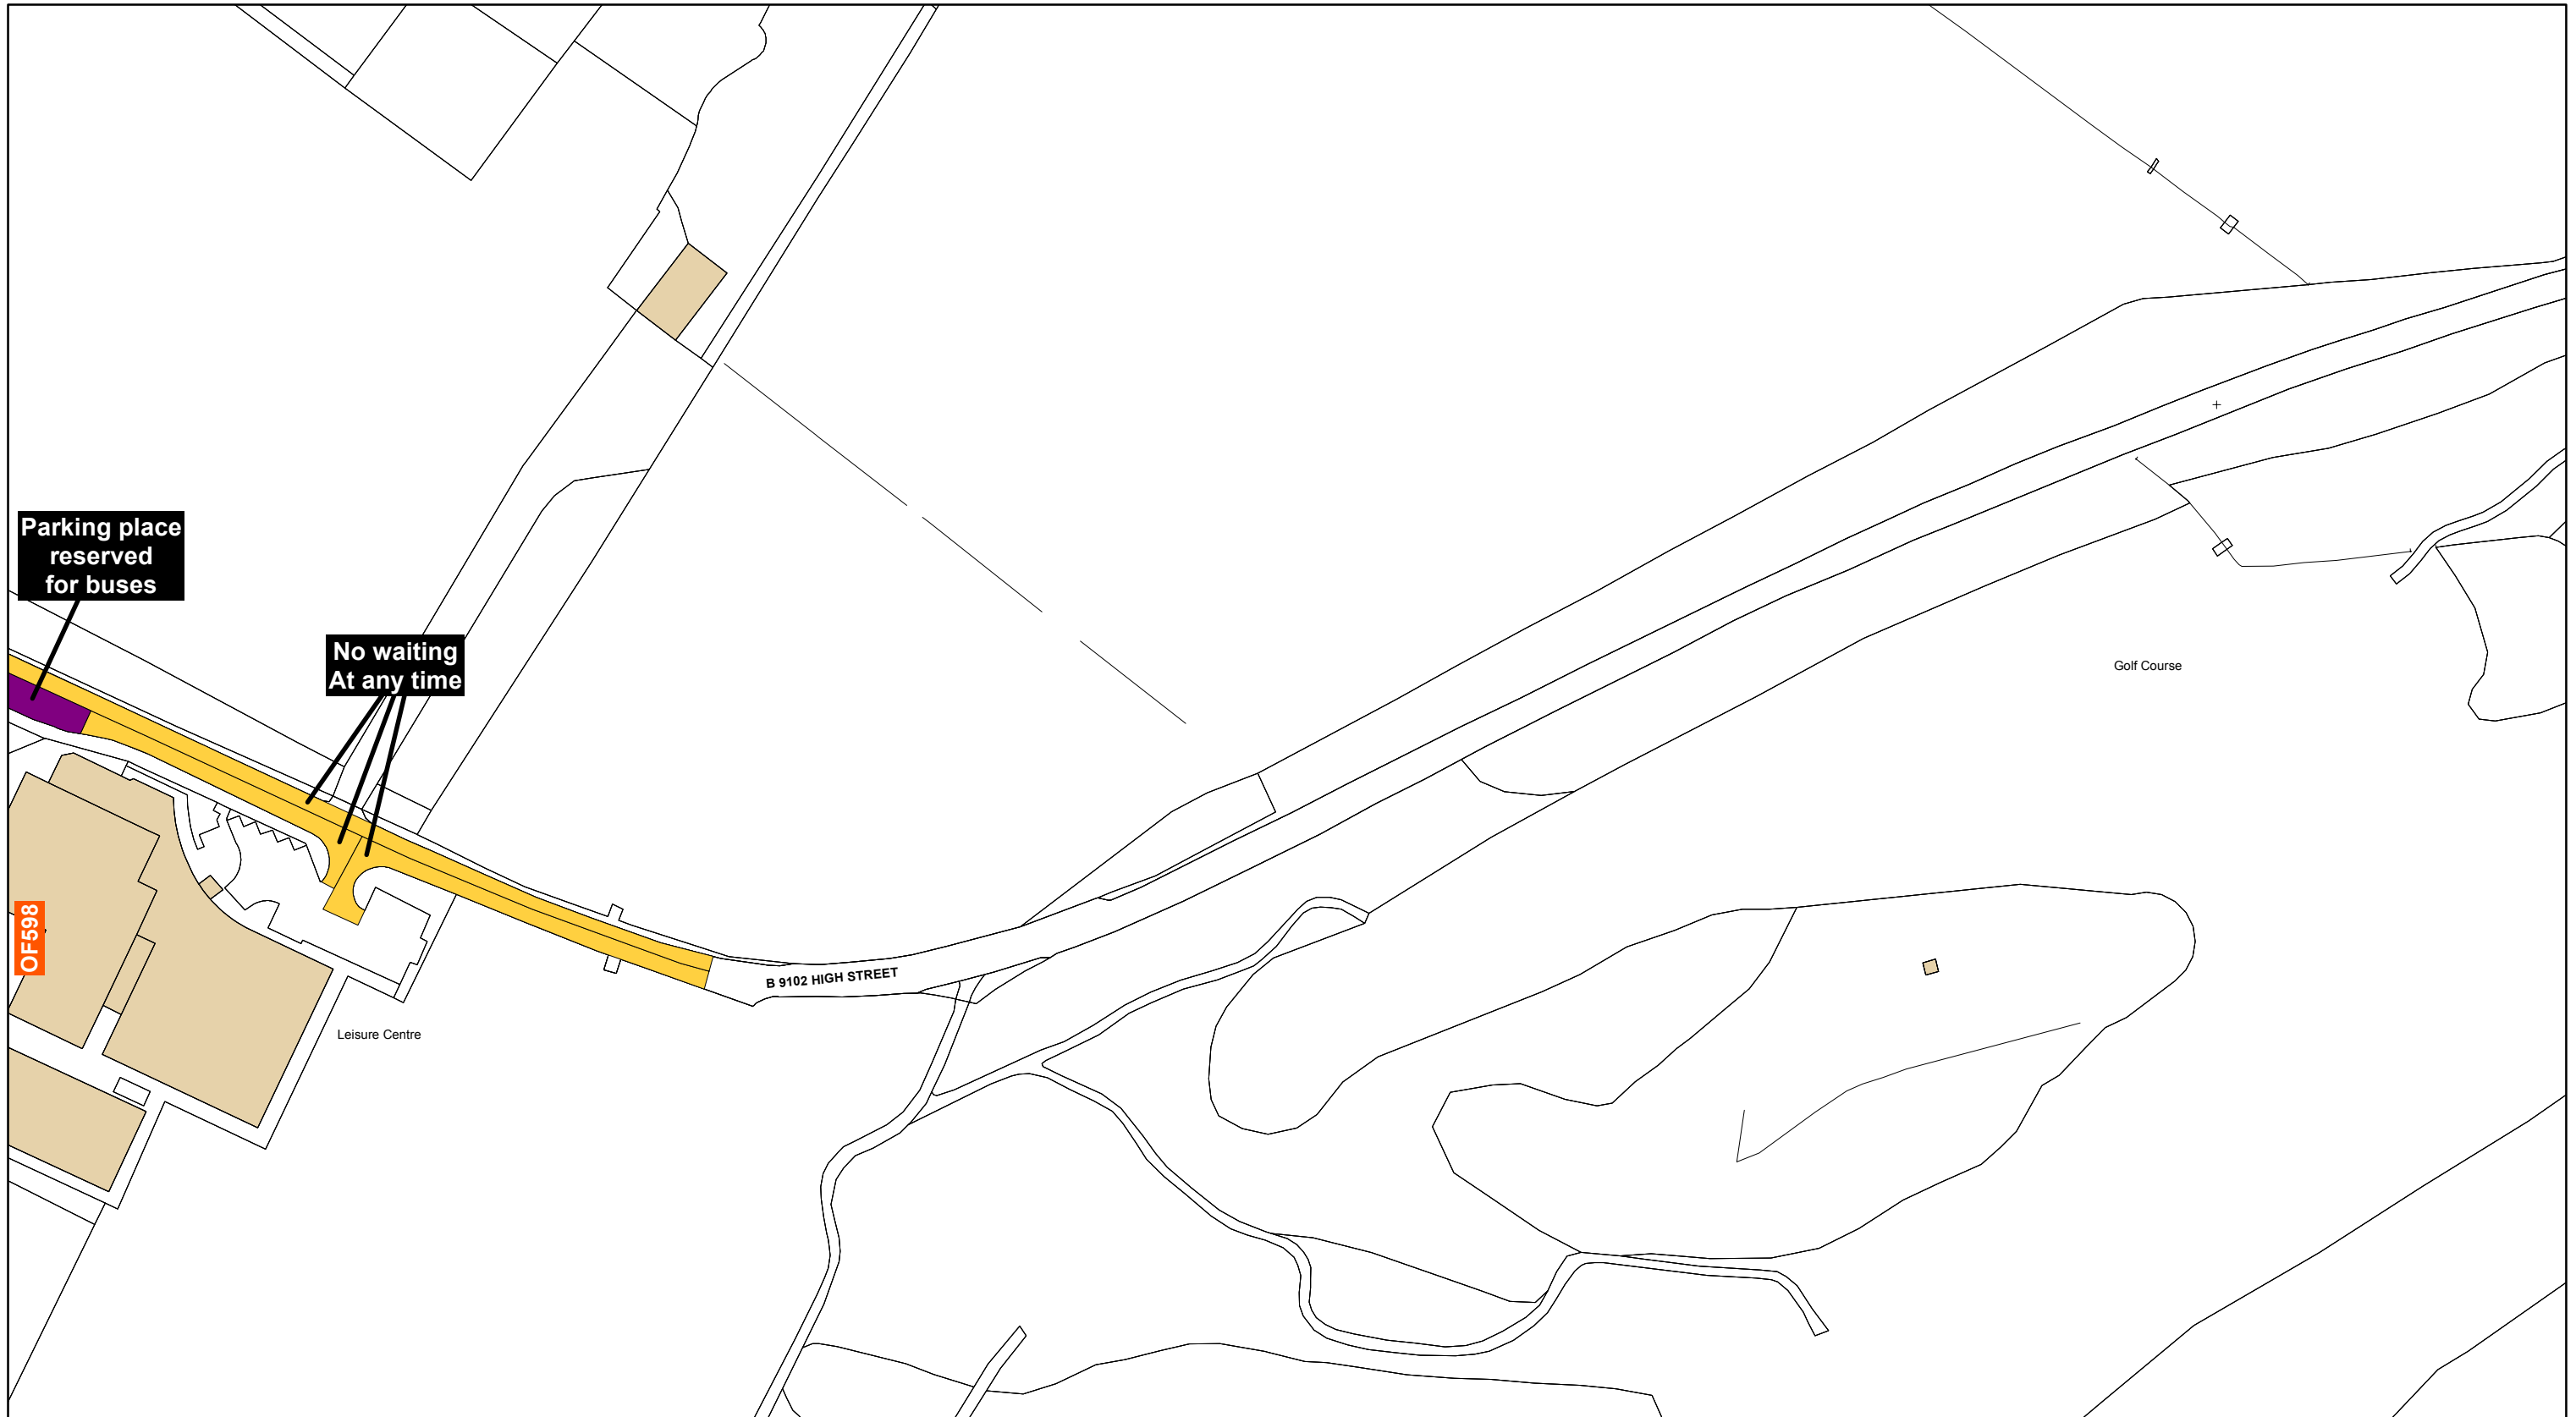

The Highland Council
Headquarters
Glenurquhart Rd
Inverness
IV35NX

**THE HIGHLAND COUNCIL
(PROHIBITION AND RESTRICTION
OF WAITING AND LOADING AND
PARKING PLACES)
(DECriminalISED PARKING
ENFORCEMENT AND
CONSOLIDATION) ORDER 2018**

Reproduced by permission of Ordnance Survey on behalf of HMSO
© Crown copyright and database right 2016. All rights reserved.
Ordnance Survey licence 100023369.
This plan has been produced specifically to supply an individual
with value added Local Authority information.
Unauthorised reproduction infringes Crown Copyright
and may lead to prosecution or Civil Proceed

Key			
Shade	Restriction	Shade	Restriction
	No Waiting At Any Time		No Waiting At Any Time / No Loading
	No Waiting		Loading Restrictions
	Permit Holders Only		Limited Waiting
	No Stopping On Main Carriageway		No Stopping At Any time On Verge Or Footway
			No Waiting At Any Time / No Loading At Any Time
			Taxi Ranks
			Miscellaneous Restrictions
			Zonal Restrictions (Excluding Pedestrian Zones)
			No Waiting / No Loading
			Pay And Display
			Disabled Badge Holders Only
			Pedestrian Zones

SCALE 1:1,250
DATE 01/05/2018
MAP NUMBER OG598