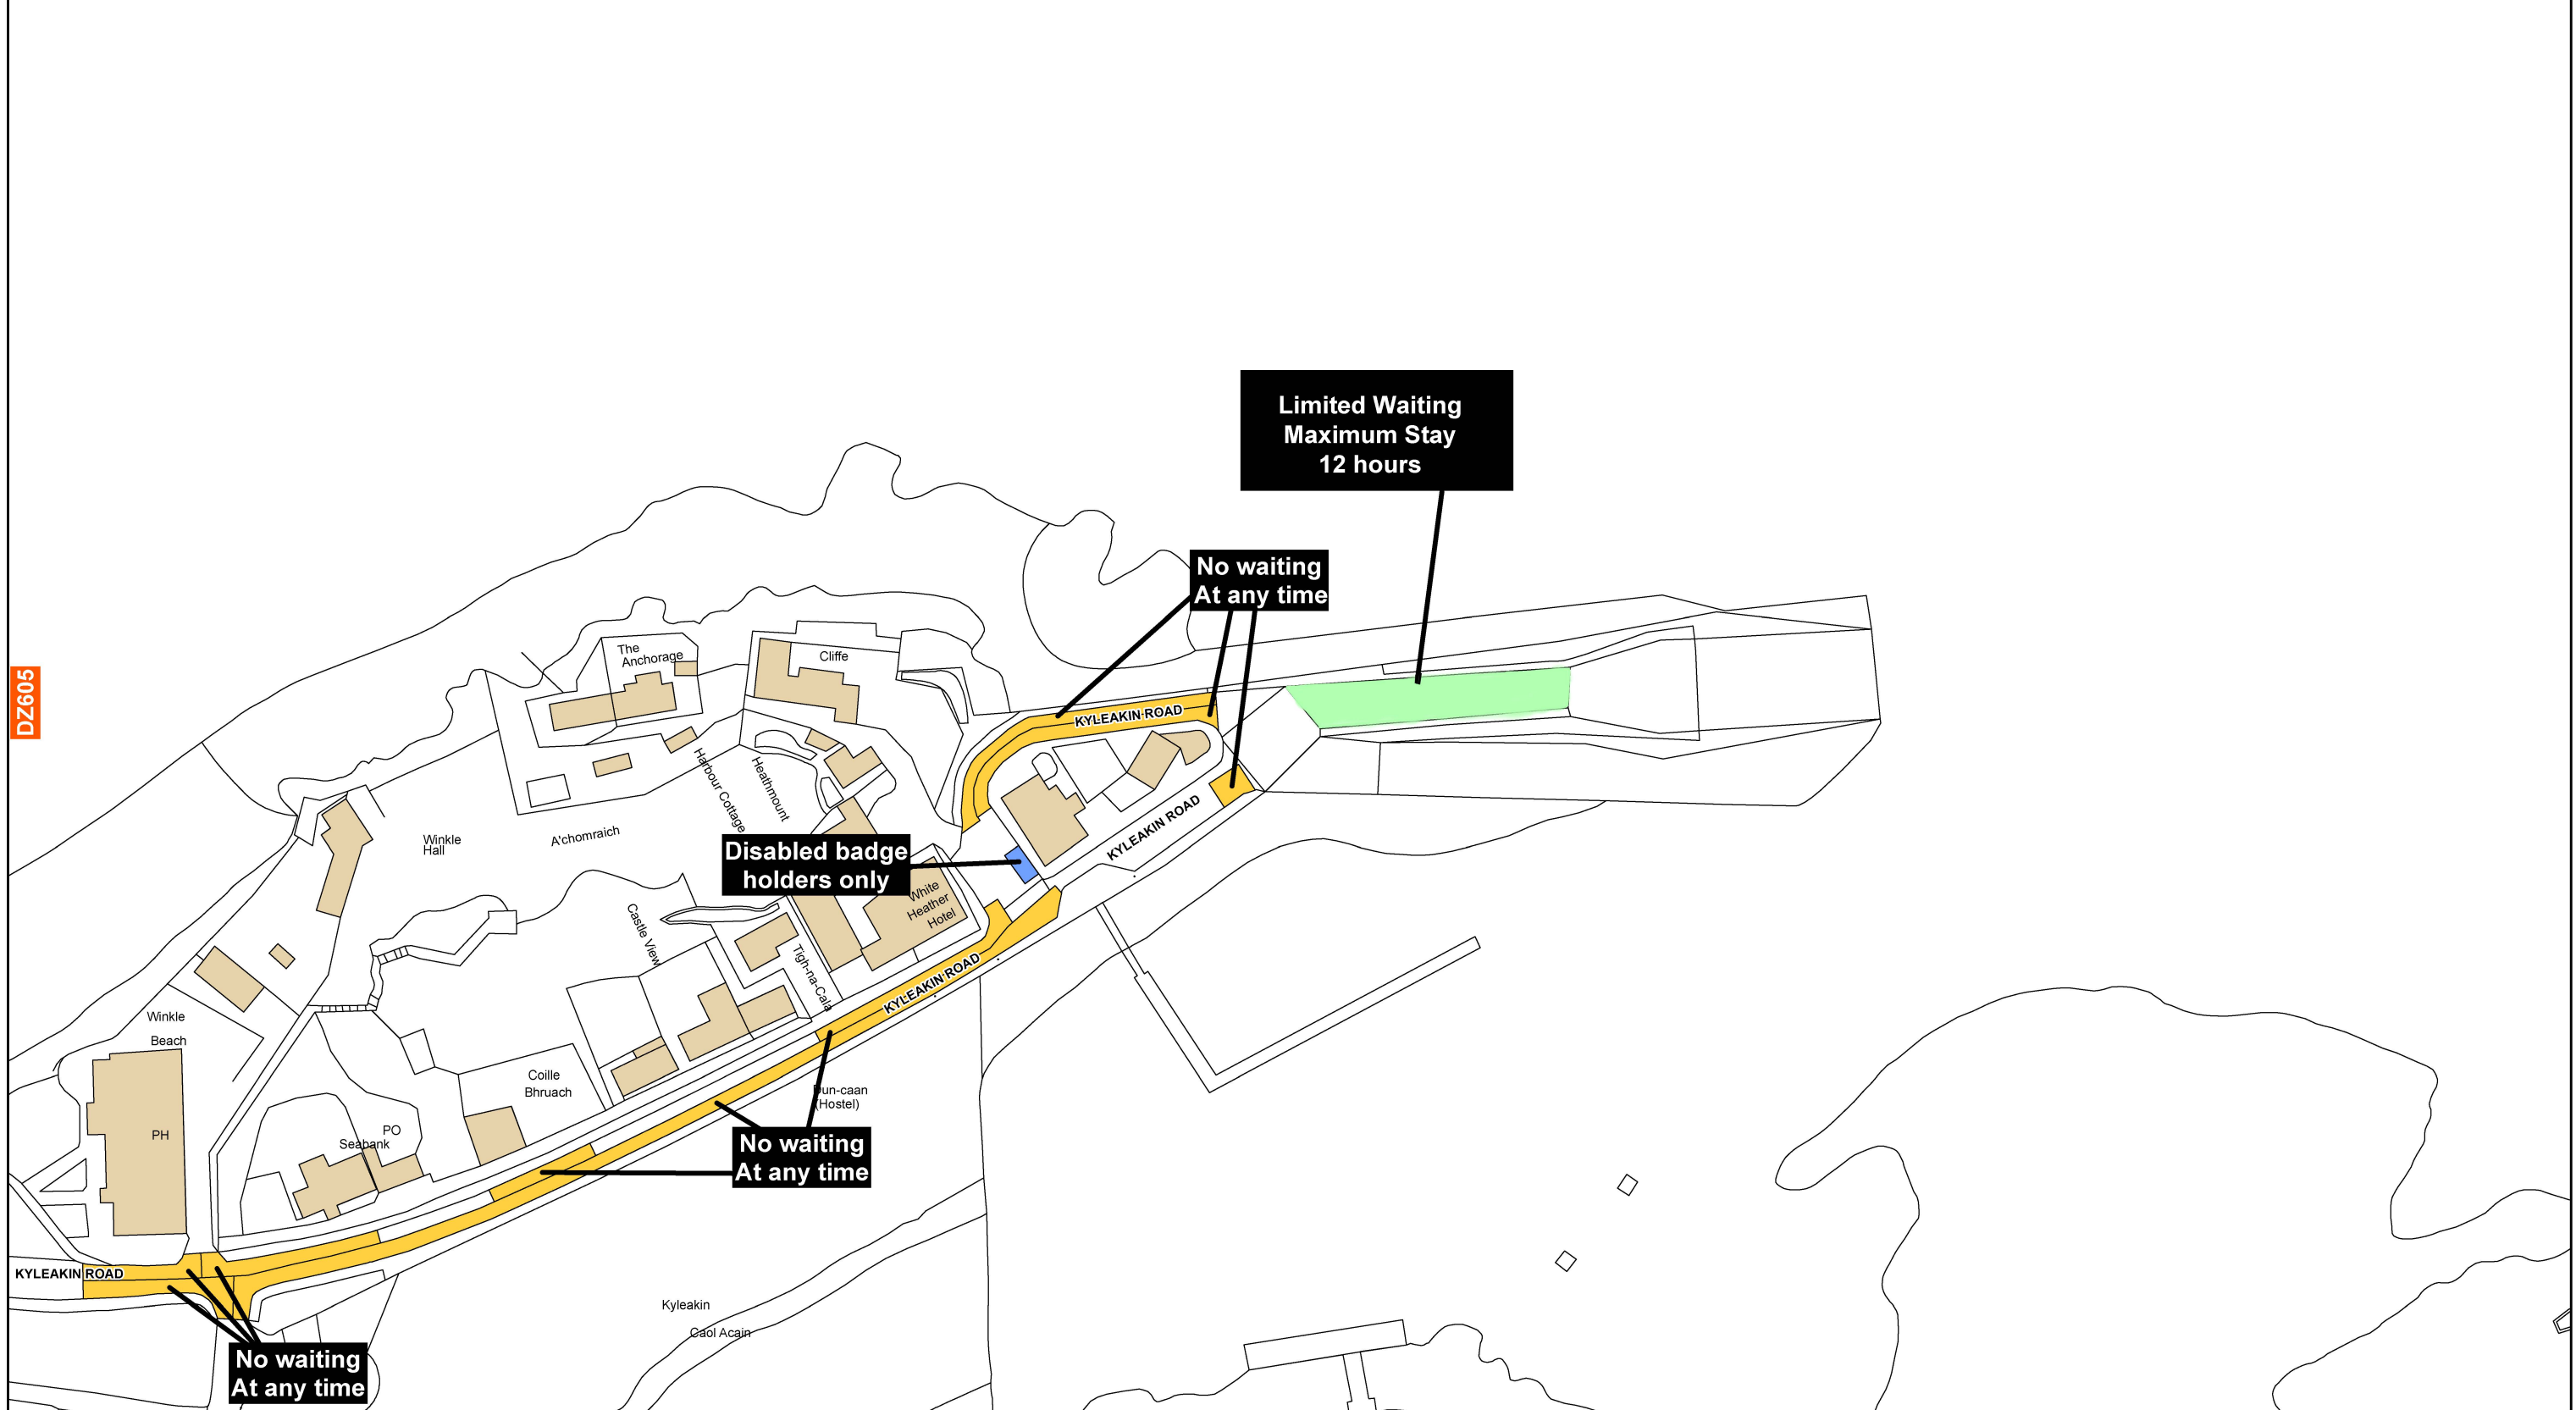

DZ605

The Highland Council
Headquarters
Glenurquhart Rd
Inverness
IV35NX

**THE HIGHLAND COUNCIL
(PROHIBITION AND RESTRICTION
OF WAITING AND LOADING AND
PARKING PLACES)
(DECriminalISED PARKING
ENFORCEMENT AND
CONSOLIDATION) ORDER 2018**

Reproduced by permission of Ordnance Survey on behalf of HMSO
© Crown copyright and database right 2016. All rights reserved.
Ordnance Survey licence 100023369.
This plan has been produced specifically to supply an individual
with value added Local Authority information.
Unauthorised reproduction infringes Crown Copyright
and may lead to prosecution or Civil Proceed

Key		Key		Key		Key	
Shade	Restriction	Shade	Restriction	Shade	Restriction	Shade	Restriction
	No Waiting At Any Time		No Waiting At Any Time / No Loading		No Waiting At Any Time / No Loading At Any Time		No Waiting / No Loading
	No Waiting		Loading Restrictions		Taxi Ranks		Pay And Display
	Permit Holders Only		Limited Waiting		Miscellaneous Restrictions		Disabled Badge Holders Only
	No Stopping On Main Carriageway		No Stopping At Any time On Verge Or Footway		Zonal Restrictions (Excluding Pedestrian Zones)		Pedestrian Zones

SCALE
1:1,250

DATE
01/05/2018

MAP NUMBER
EA605