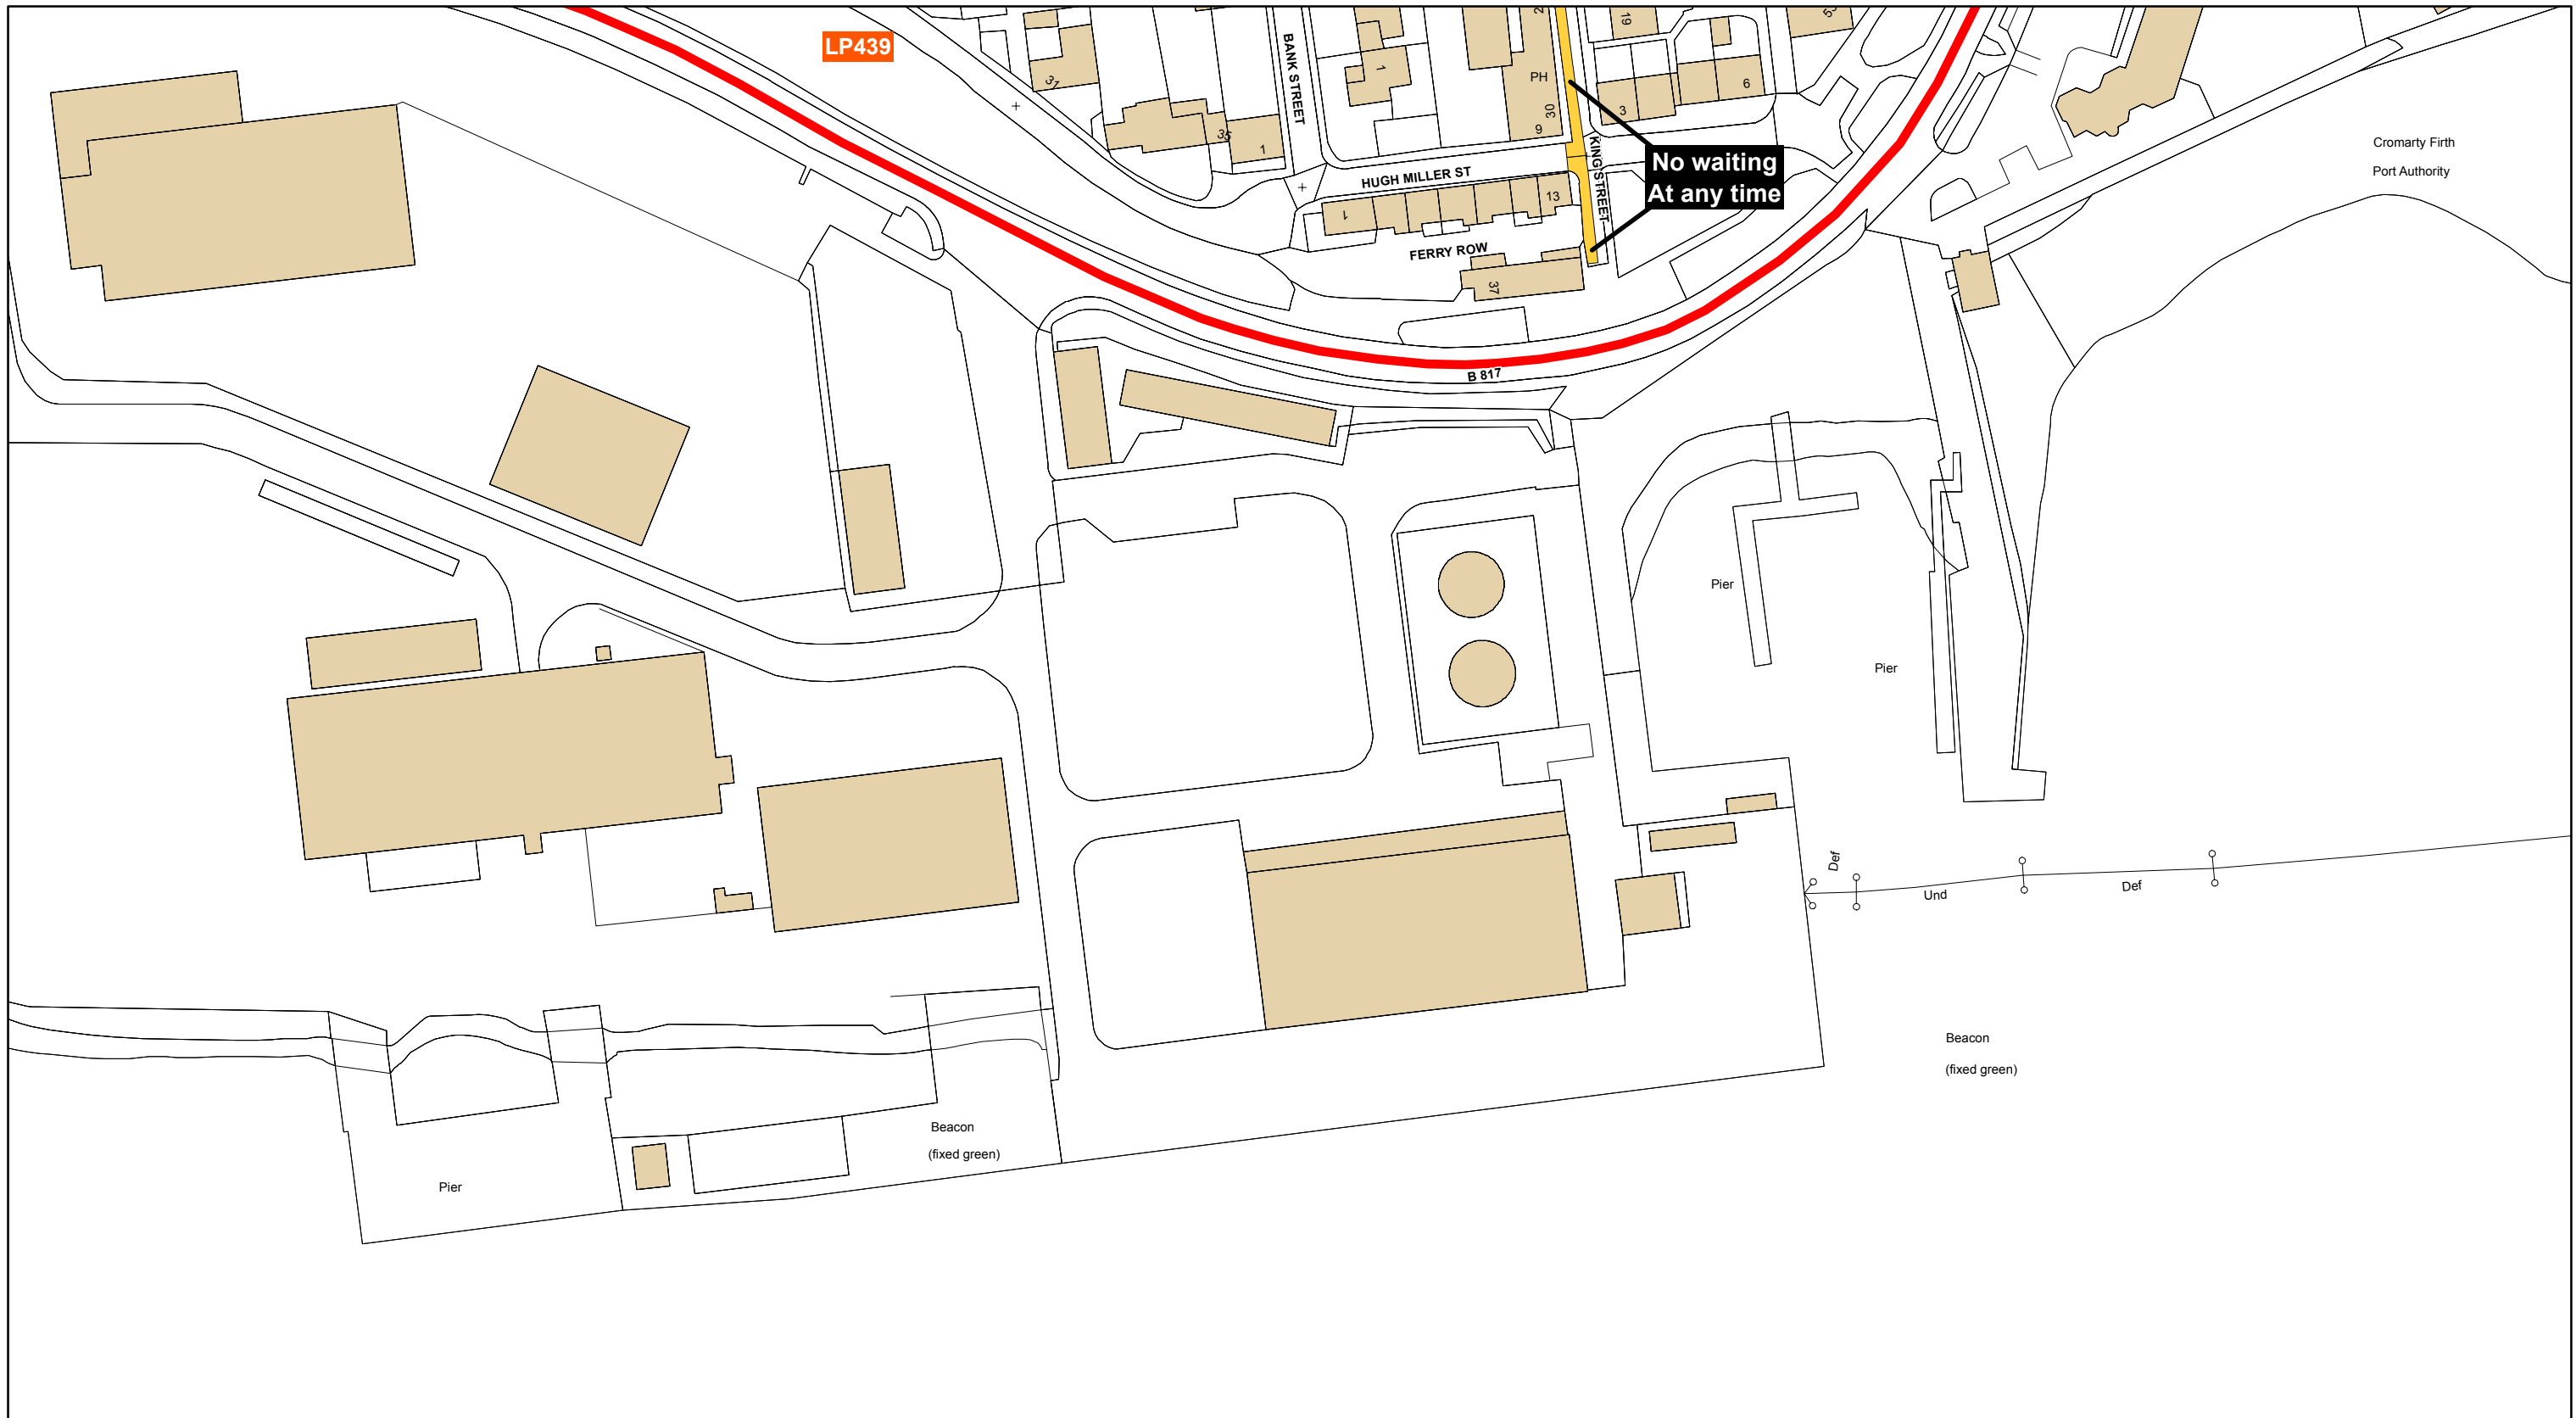

**Key**

Shade	Restriction	Shade	Restriction	Shade	Restriction	Shade	Restriction
	No Waiting At Any Time		No Waiting At Any Time / No Loading		No Waiting At Any Time / No Loading At Any Time		No Waiting / No Loading
	No Waiting		Loading Restrictions		Taxi Ranks		Pay And Display
	Permit Holders Only		Limited Waiting		Miscellaneous Restrictions		Disabled Badge Holders Only
	No Stopping On Main Carriageway		No Stopping At Any time On Verge Or Footway		Zonal Restrictions (Excluding Pedestrian Zones)		Pedestrian Zones

SCALE  
**1:1,250**

DATE  
**01/05/2018**

MAP NUMBER  
**LP438**

Key		Key		Key		Key	
Shade	Restriction	Shade	Restriction	Shade	Restriction	Shade	Restriction
	No Waiting At Any Time		No Waiting At Any Time / No Loading		No Waiting At Any Time / No Loading At Any Time		No Waiting / No Loading
	No Waiting		Loading Restrictions		Taxi Ranks		Pay And Display
	Permit Holders Only		Limited Waiting		Miscellaneous Restrictions		Disabled Badge Holders Only
	No Stopping On Main Carriageway		No Stopping At Any time On Verge Or Footway		Zonal Restrictions (Excluding Pedestrian Zones)		Pedestrian Zones