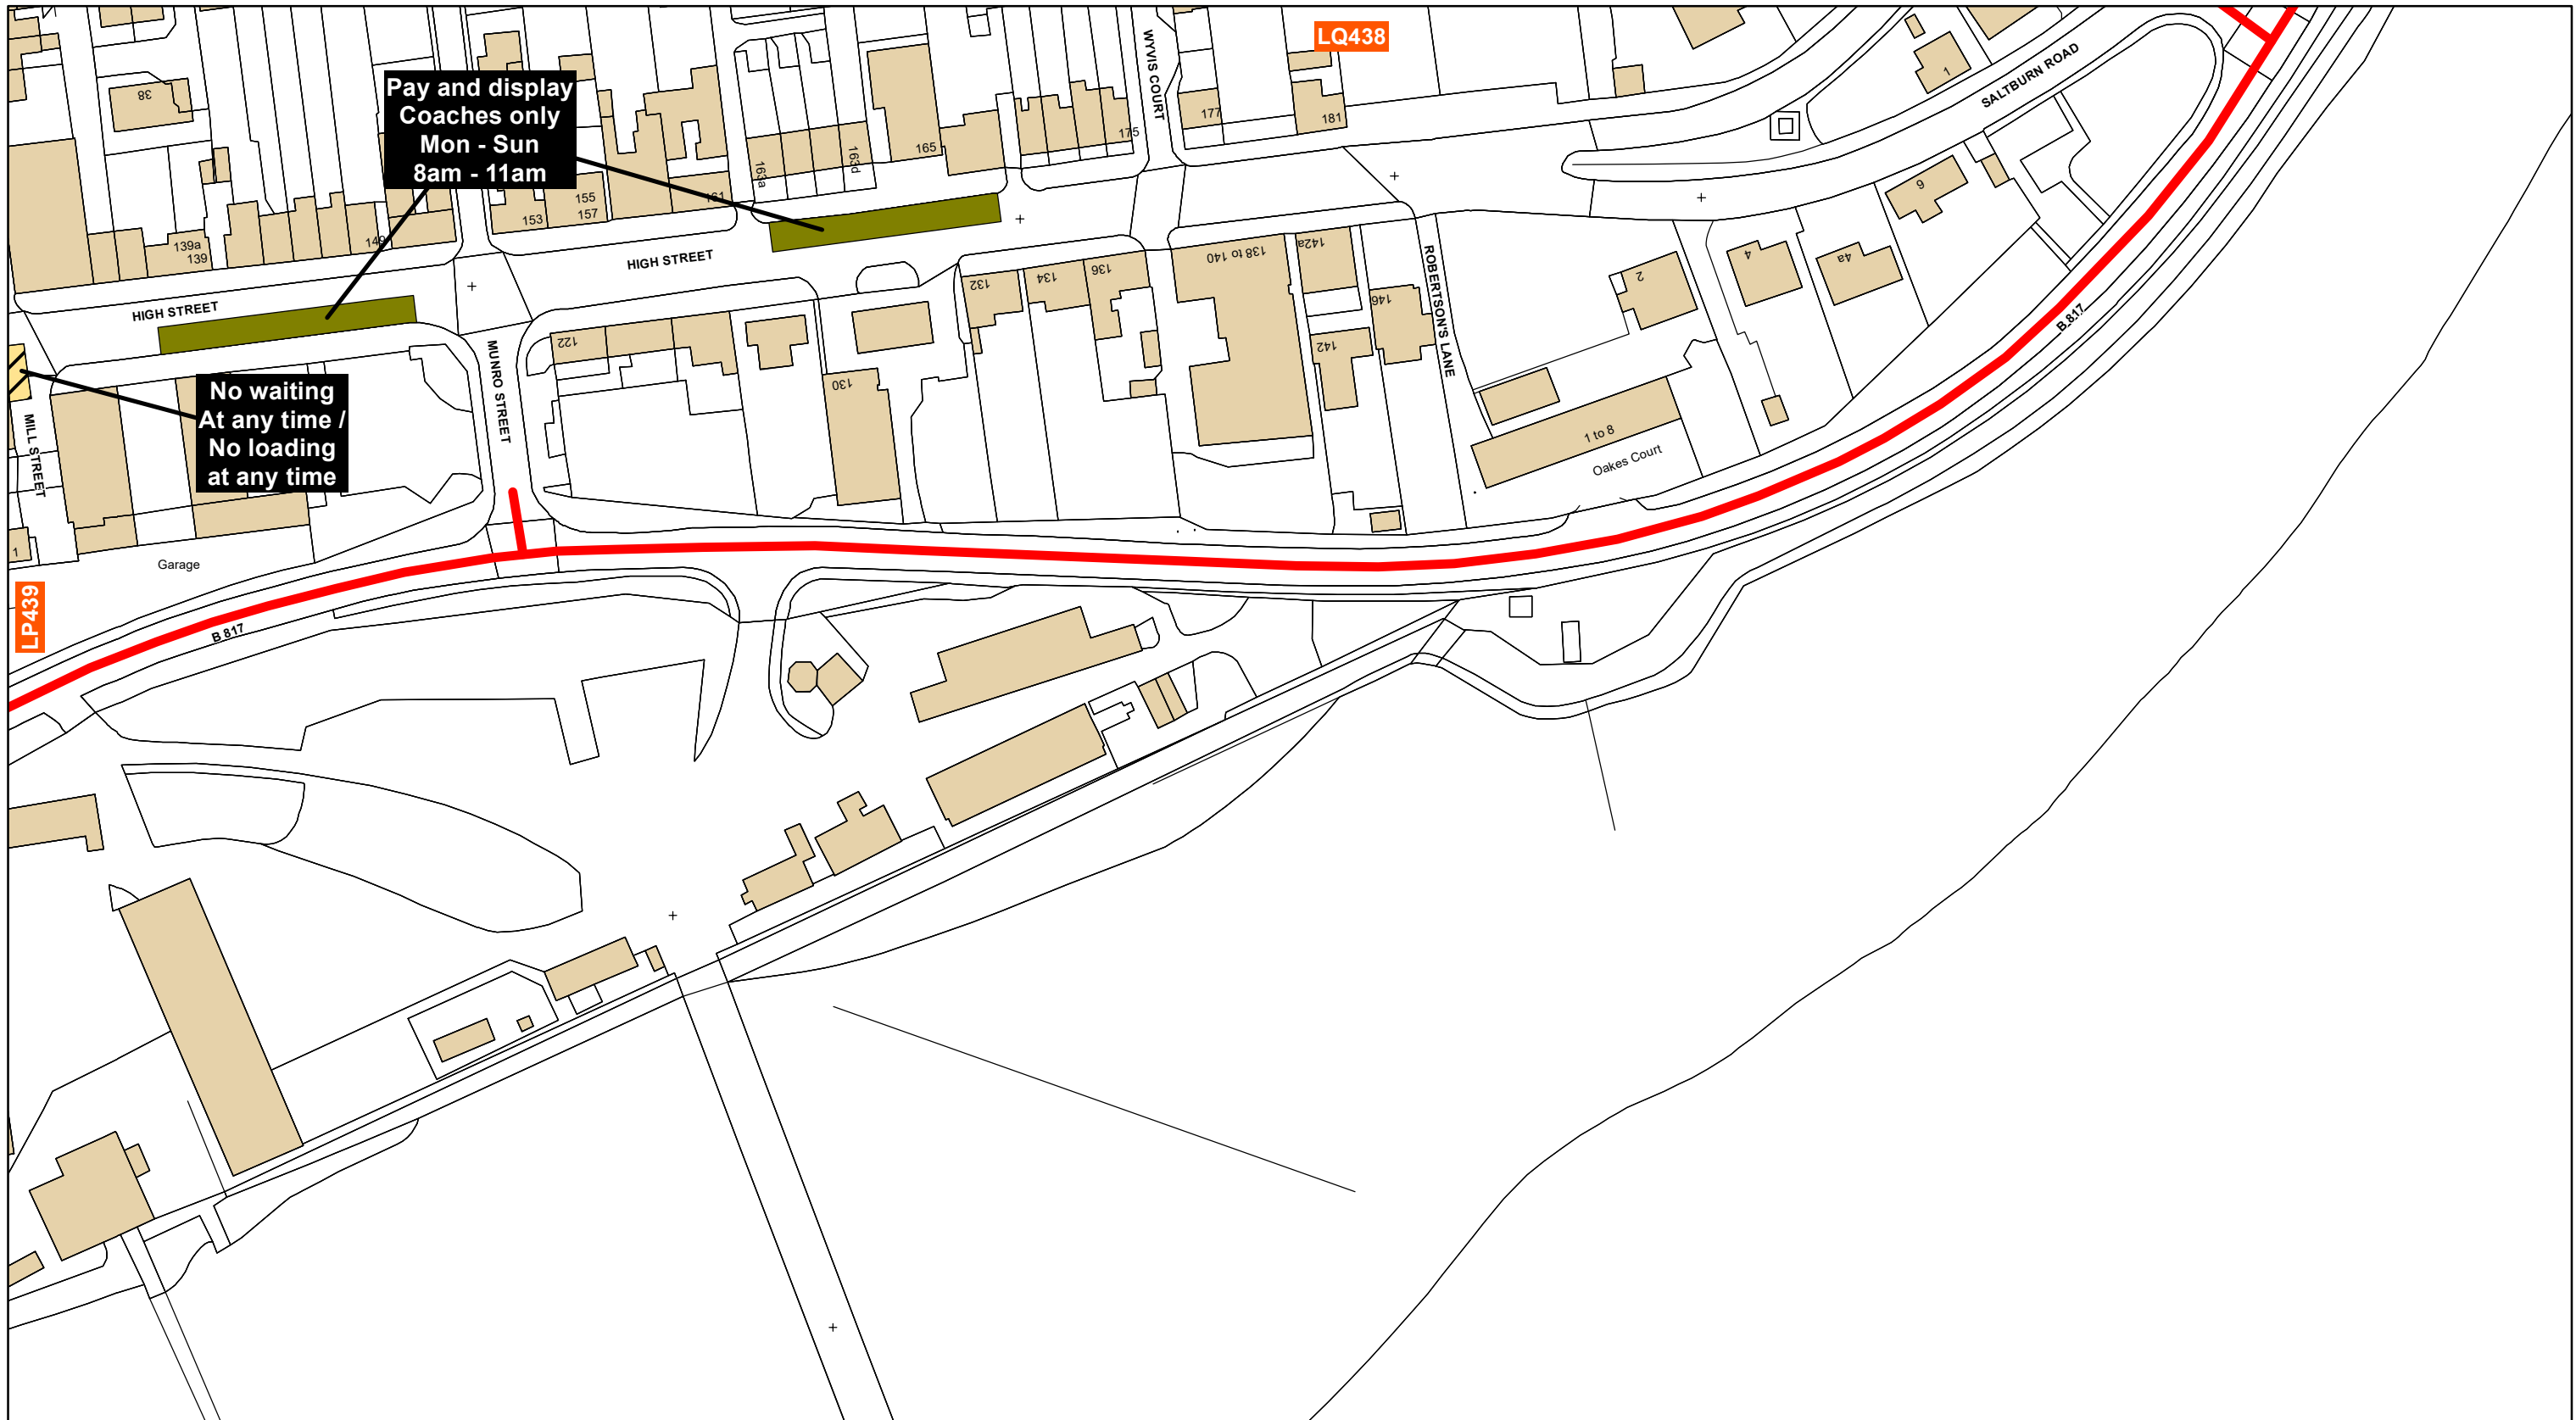

The Highland Council
Headquarters
Glenurquhart Rd
Inverness
IV35NX

**THE HIGHLAND COUNCIL
(PROHIBITION AND RESTRICTION
OF WAITING AND LOADING AND
PARKING PLACES)
(DECriminalISED PARKING
ENFORCEMENT AND
CONSOLIDATION) ORDER 2018**

Reproduced by permission of Ordnance Survey on behalf of HMSO
© Crown copyright and database right 2016. All rights reserved.
Ordnance Survey licence 100023369.
This plan has been produced specifically to supply an individual
with value added Local Authority information.
Unauthorised reproduction infringes Crown Copyright
and may lead to prosecution or Civil Proceed

Key

Shade	Restriction	Shade	Restriction	Shade	Restriction	Shade	Restriction
	No Waiting At Any Time		No Waiting At Any Time / No Loading		No Waiting At Any Time / No Loading At Any Time		No Waiting / No Loading
	No Waiting		Loading Restrictions		Taxi Ranks		Pay And Display
	Permit Holders Only		Limited Waiting		Miscellaneous Restrictions		Disabled Badge Holders Only
	No Stopping On Main Carriageway		No Stopping At Any time On Verge Or Footway		Zonal Restrictions (Excluding Pedestrian Zones)		Pedestrian Zones

SCALE
1:1,250

DATE
01/05/2018

MAP NUMBER
LQ439