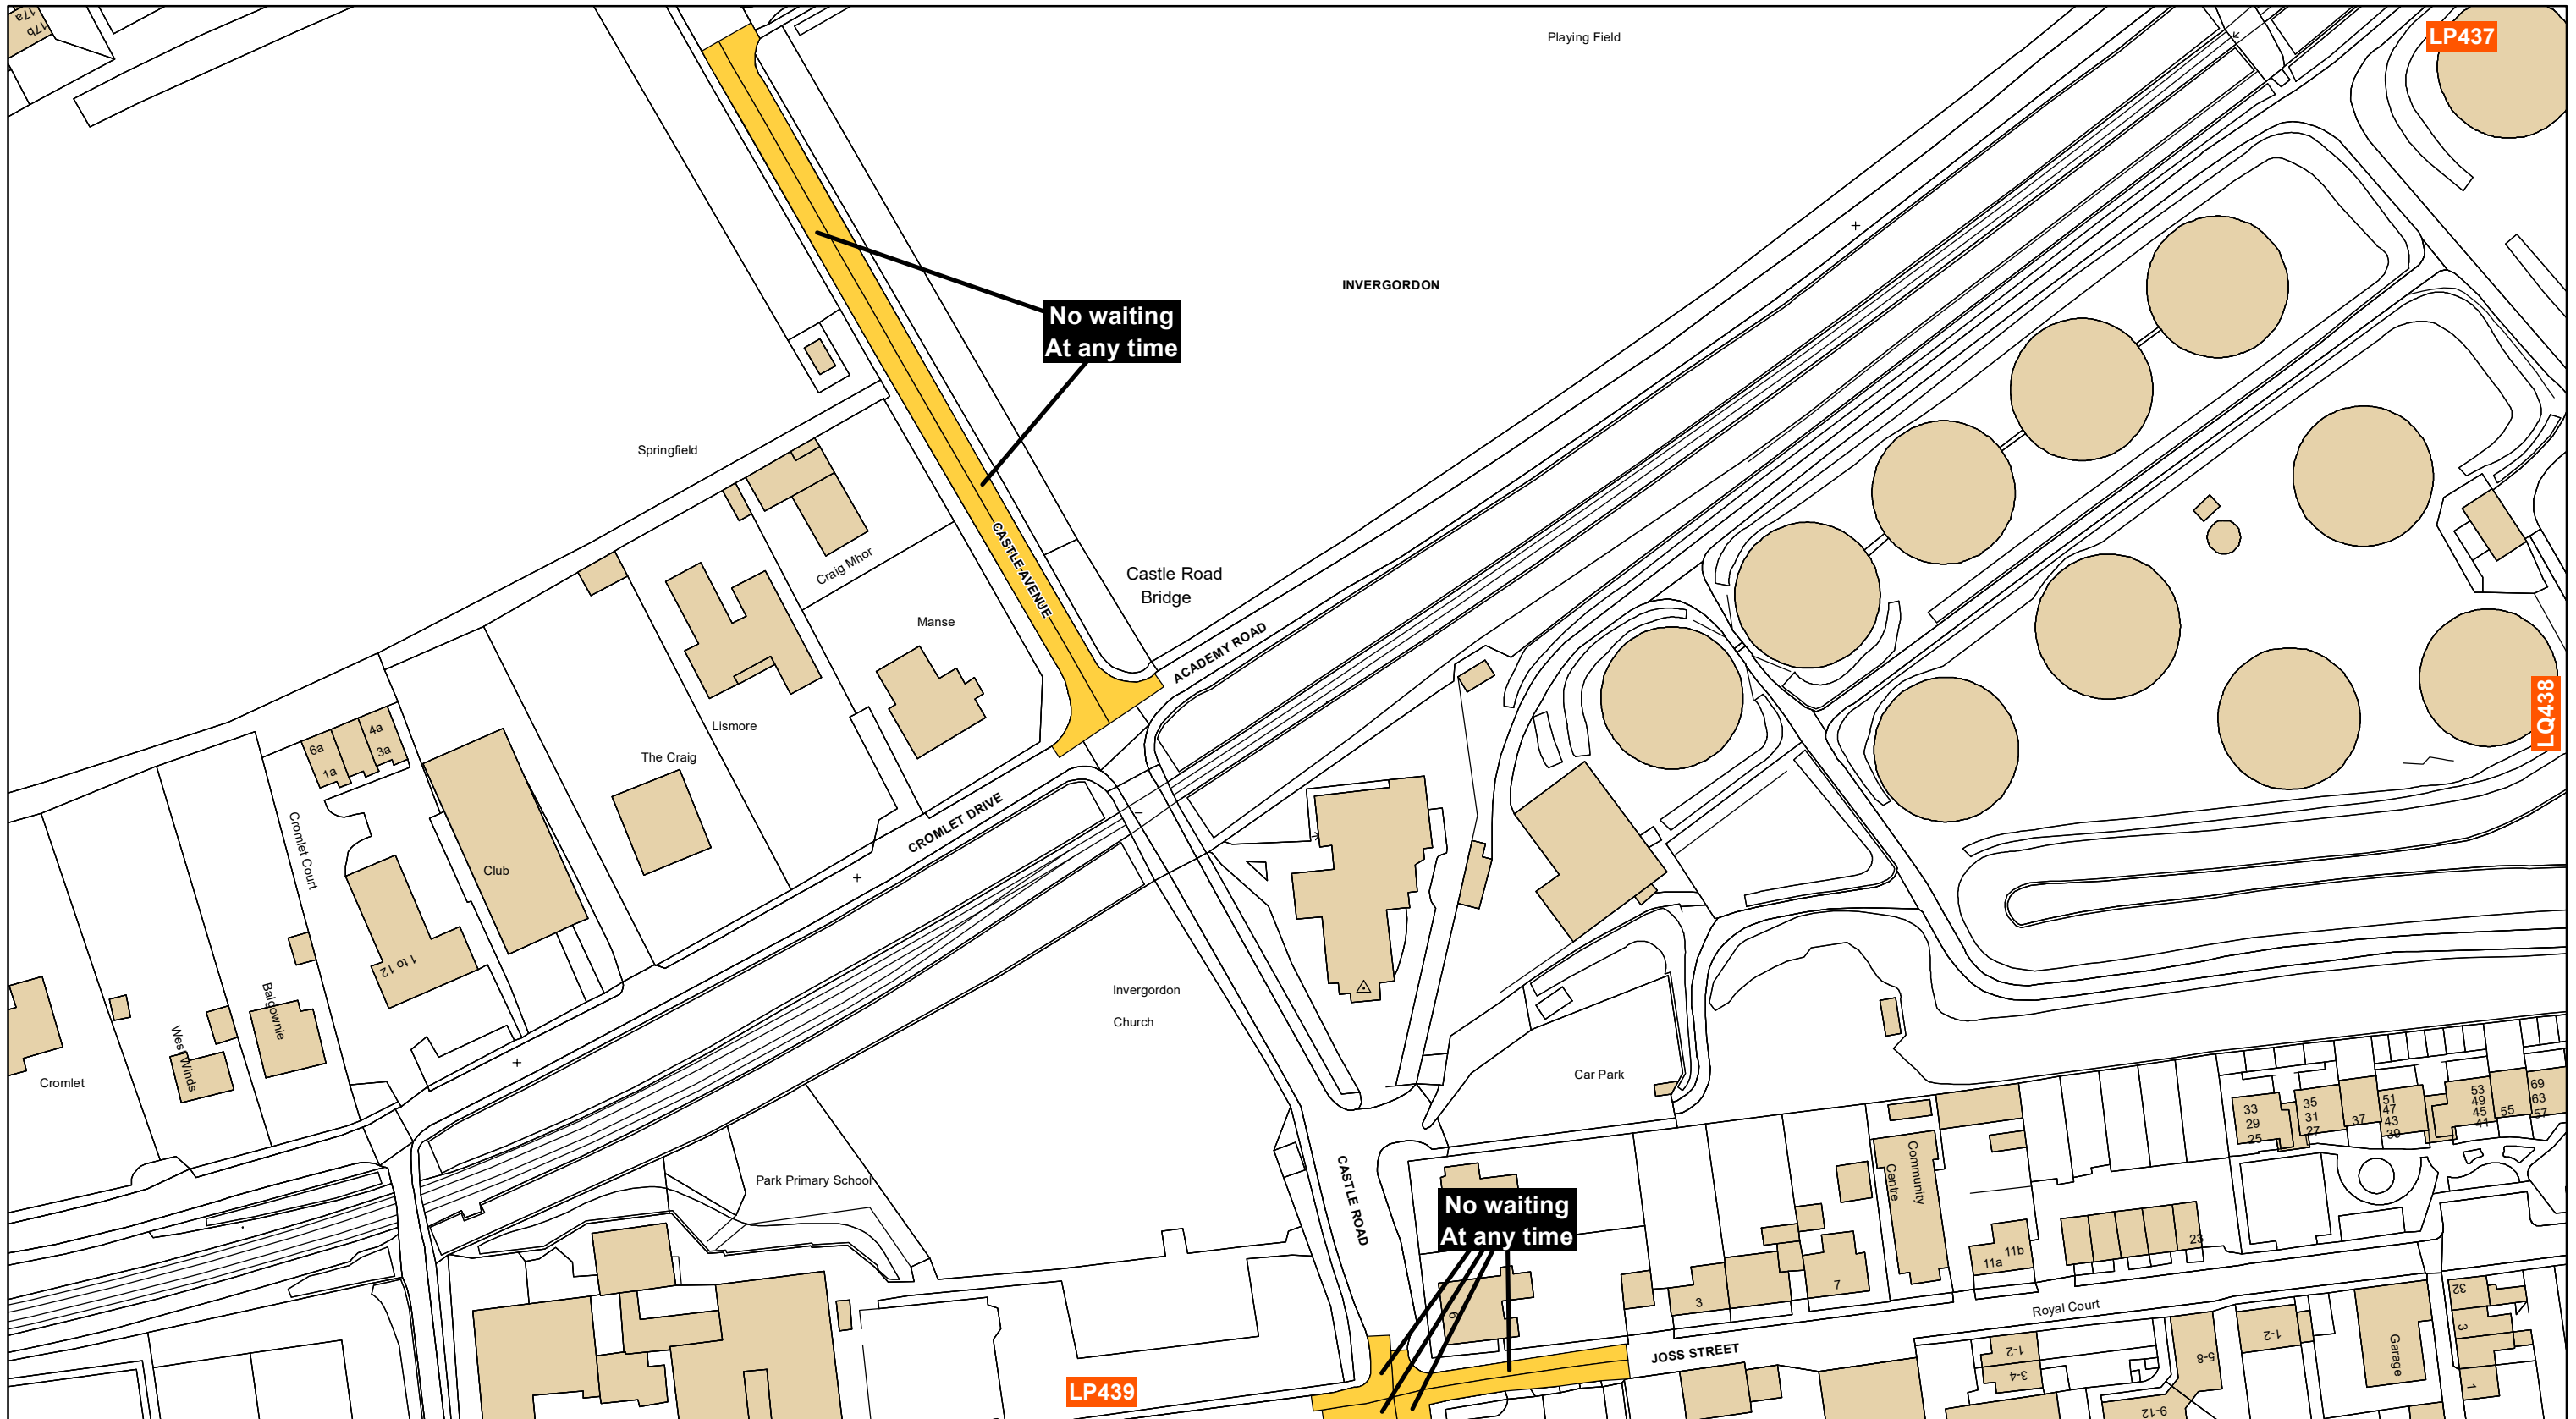

The Highland Council
Headquarters
Glenurquhart Rd
Inverness
IV35NX

**THE HIGHLAND COUNCIL
(PROHIBITION AND RESTRICTION
OF WAITING AND LOADING AND
PARKING PLACES)
(DECriminalISED PARKING
ENFORCEMENT AND
CONSOLIDATION) ORDER 2018**

Reproduced by permission of Ordnance Survey on behalf of HMSO
© Crown copyright and database right 2016. All rights reserved.
Ordnance Survey licence 100023369.
This plan has been produced specifically to supply an individual
with value added Local Authority information.
Unauthorised reproduction infringes Crown Copyright
and may lead to prosecution or Civil Proceed

Key

Shade	Restriction	Shade	Restriction	Shade	Restriction	Shade	Restriction
	No Waiting At Any Time		No Waiting At Any Time / No Loading		No Waiting At Any Time / No Loading At Any Time		No Waiting / No Loading
	No Waiting		Loading Restrictions		Taxi Ranks		Pay And Display
	Permit Holders Only		Limited Waiting		Miscellaneous Restrictions		Disabled Badge Holders Only
	No Stopping On Main Carriageway		No Stopping At Any time On Verge Or Footway		Zonal Restrictions (Excluding Pedestrian Zones)		Pedestrian Zones

SCALE
1:1,250

DATE
01/05/2018

MAP NUMBER
LP438