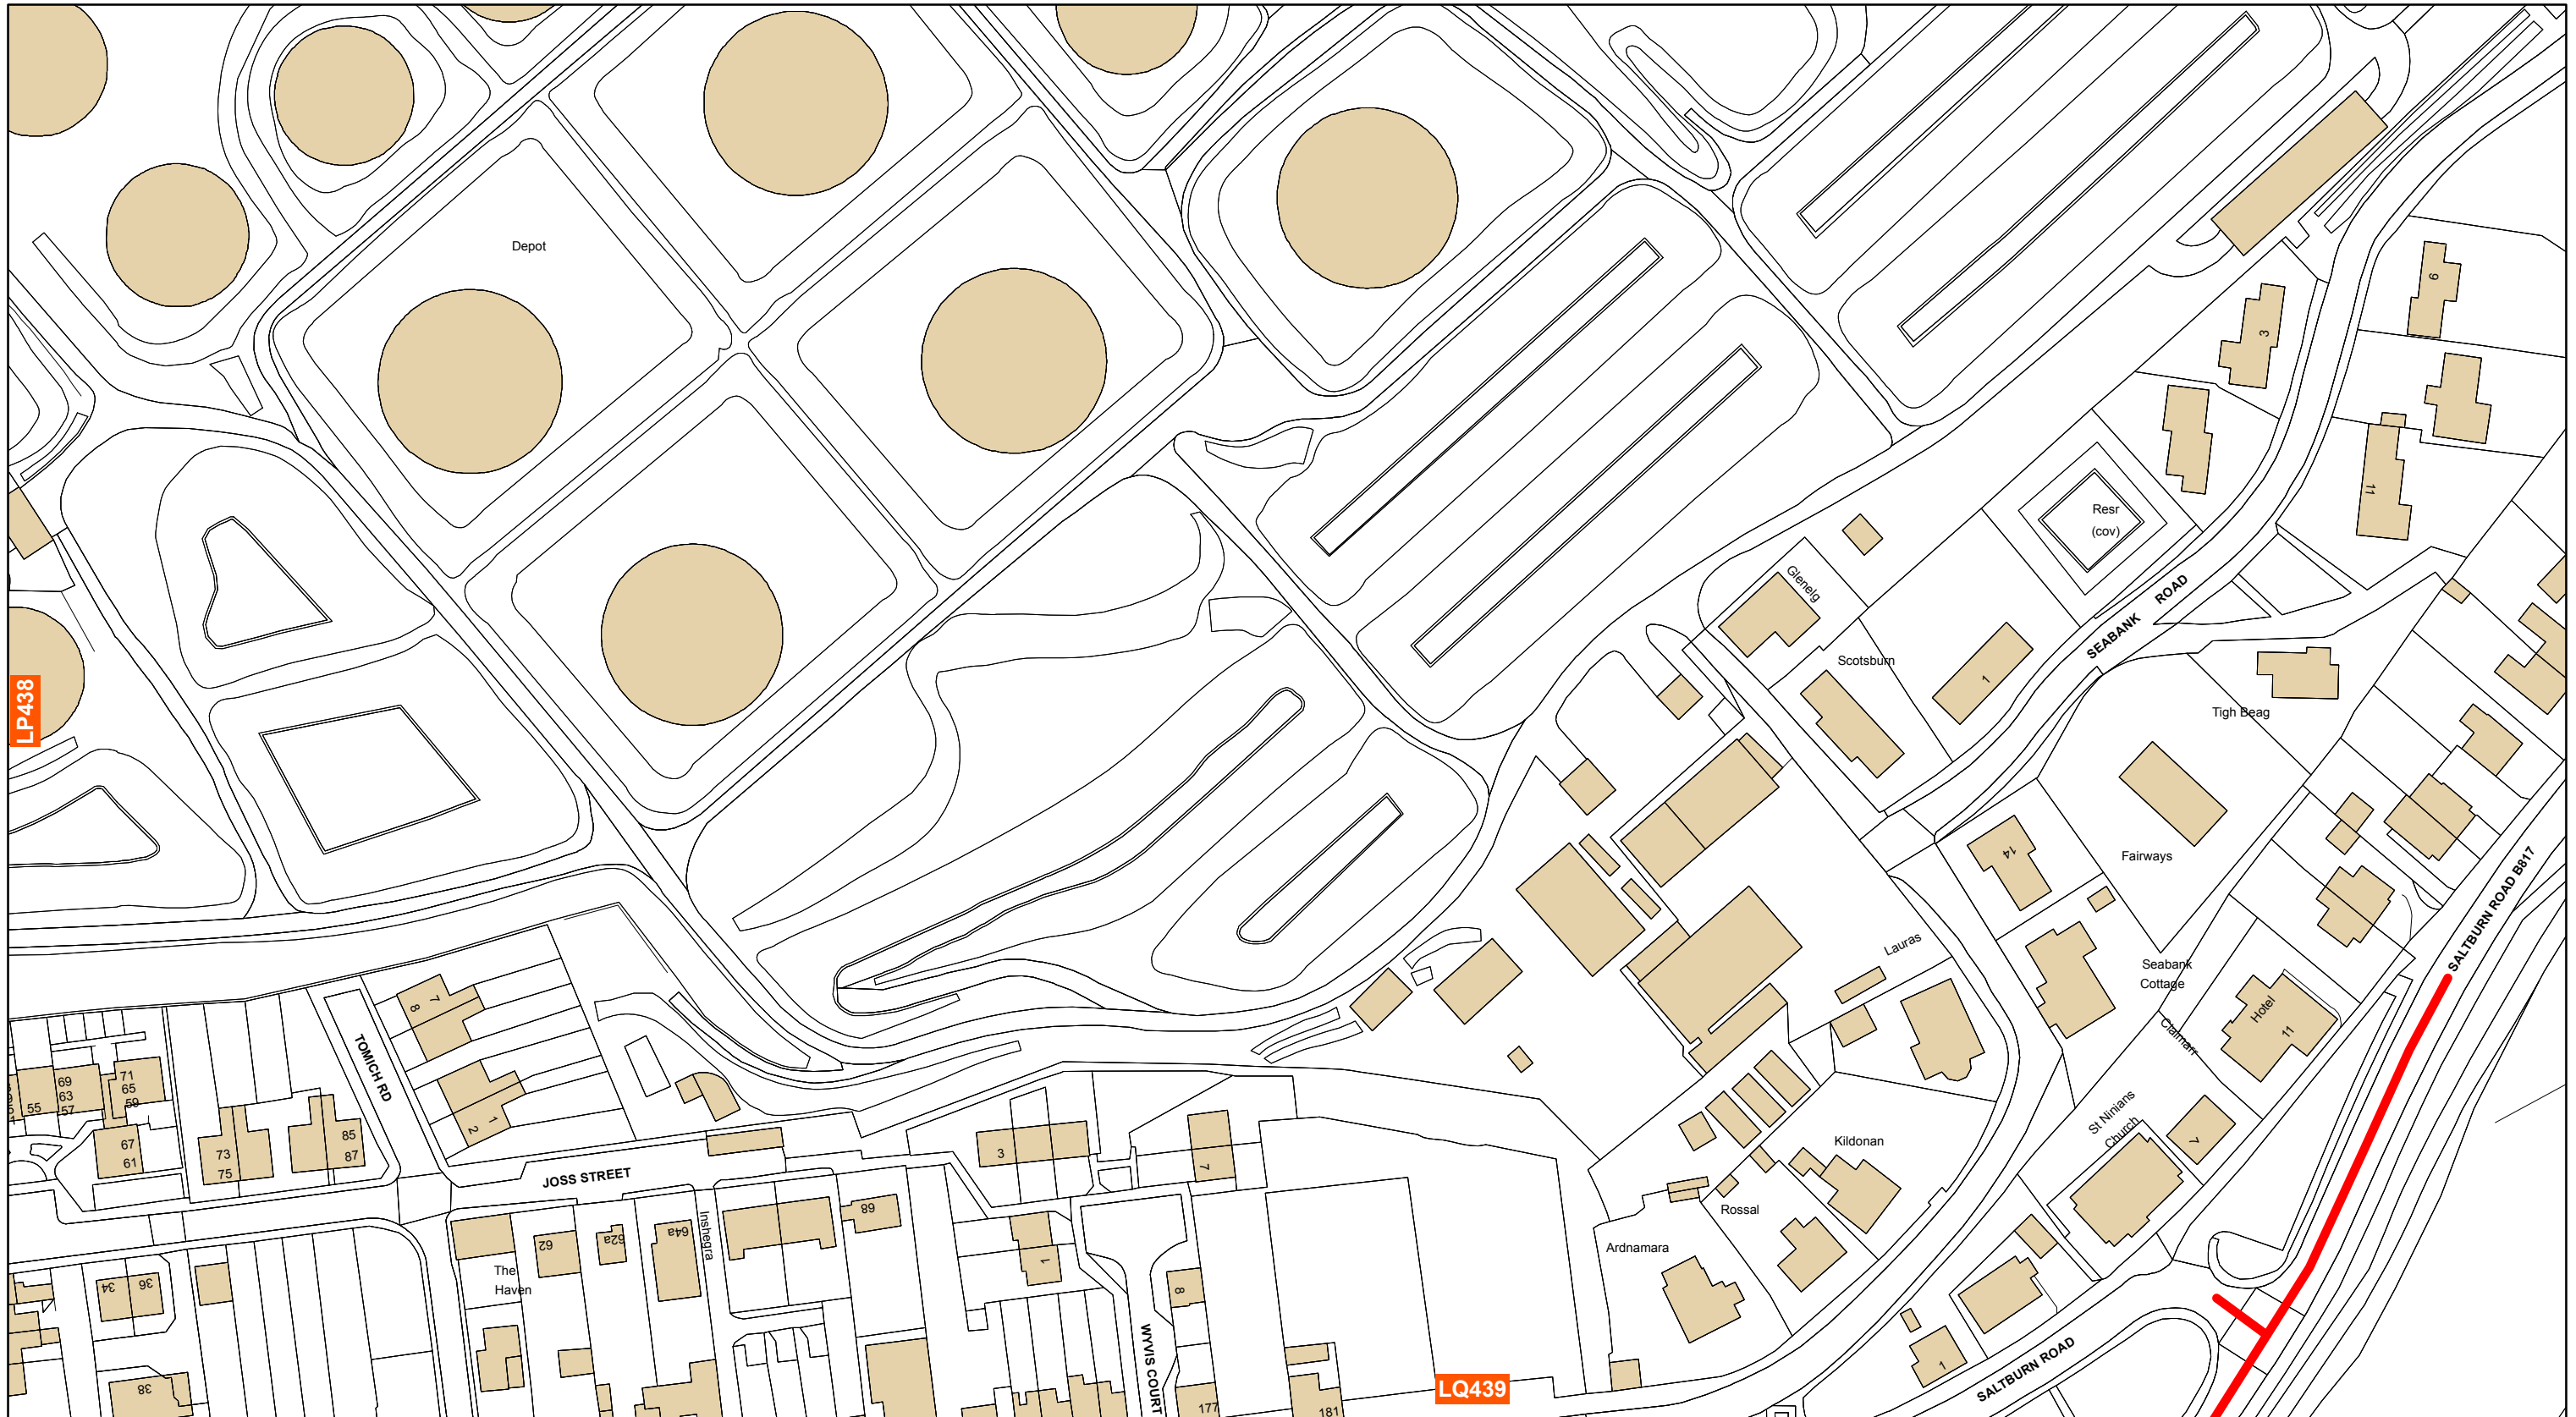

The Highland Council
Headquarters
Glenurquhart Rd
Inverness
IV35NX

**THE HIGHLAND COUNCIL
(PROHIBITION AND RESTRICTION
OF WAITING AND LOADING AND
PARKING PLACES)
(DECriminalISED PARKING
ENFORCEMENT AND
CONSOLIDATION) ORDER 2018**

Reproduced by permission of Ordnance Survey on behalf of HMSO
© Crown copyright and database right 2016. All rights reserved.
Ordnance Survey licence 100023369.
This plan has been produced specifically to supply an individual
with value added Local Authority information.
Unauthorised reproduction infringes Crown Copyright
and may lead to prosecution or Civil Proceed

Key			
Shade	Restriction	Shade	Restriction
	No Waiting At Any Time		No Waiting At Any Time / No Loading
	No Waiting		Loading Restrictions
	Permit Holders Only		Limited Waiting
	No Stopping On Main Carriageway		No Stopping At Any time On Verge Or Footway
	No Waiting At Any Time / No Loading At Any Time		Taxi Ranks
	Loading Restrictions		Miscellaneous Restrictions
	Limited Waiting		Zonal Restrictions (Excluding Pedestrian Zones)
	No Waiting / No Loading		Pedestrian Zones
	Pay And Display		
	Disabled Badge Holders Only		

SCALE 1:1,250
DATE 01/05/2018
MAP NUMBER LQ438