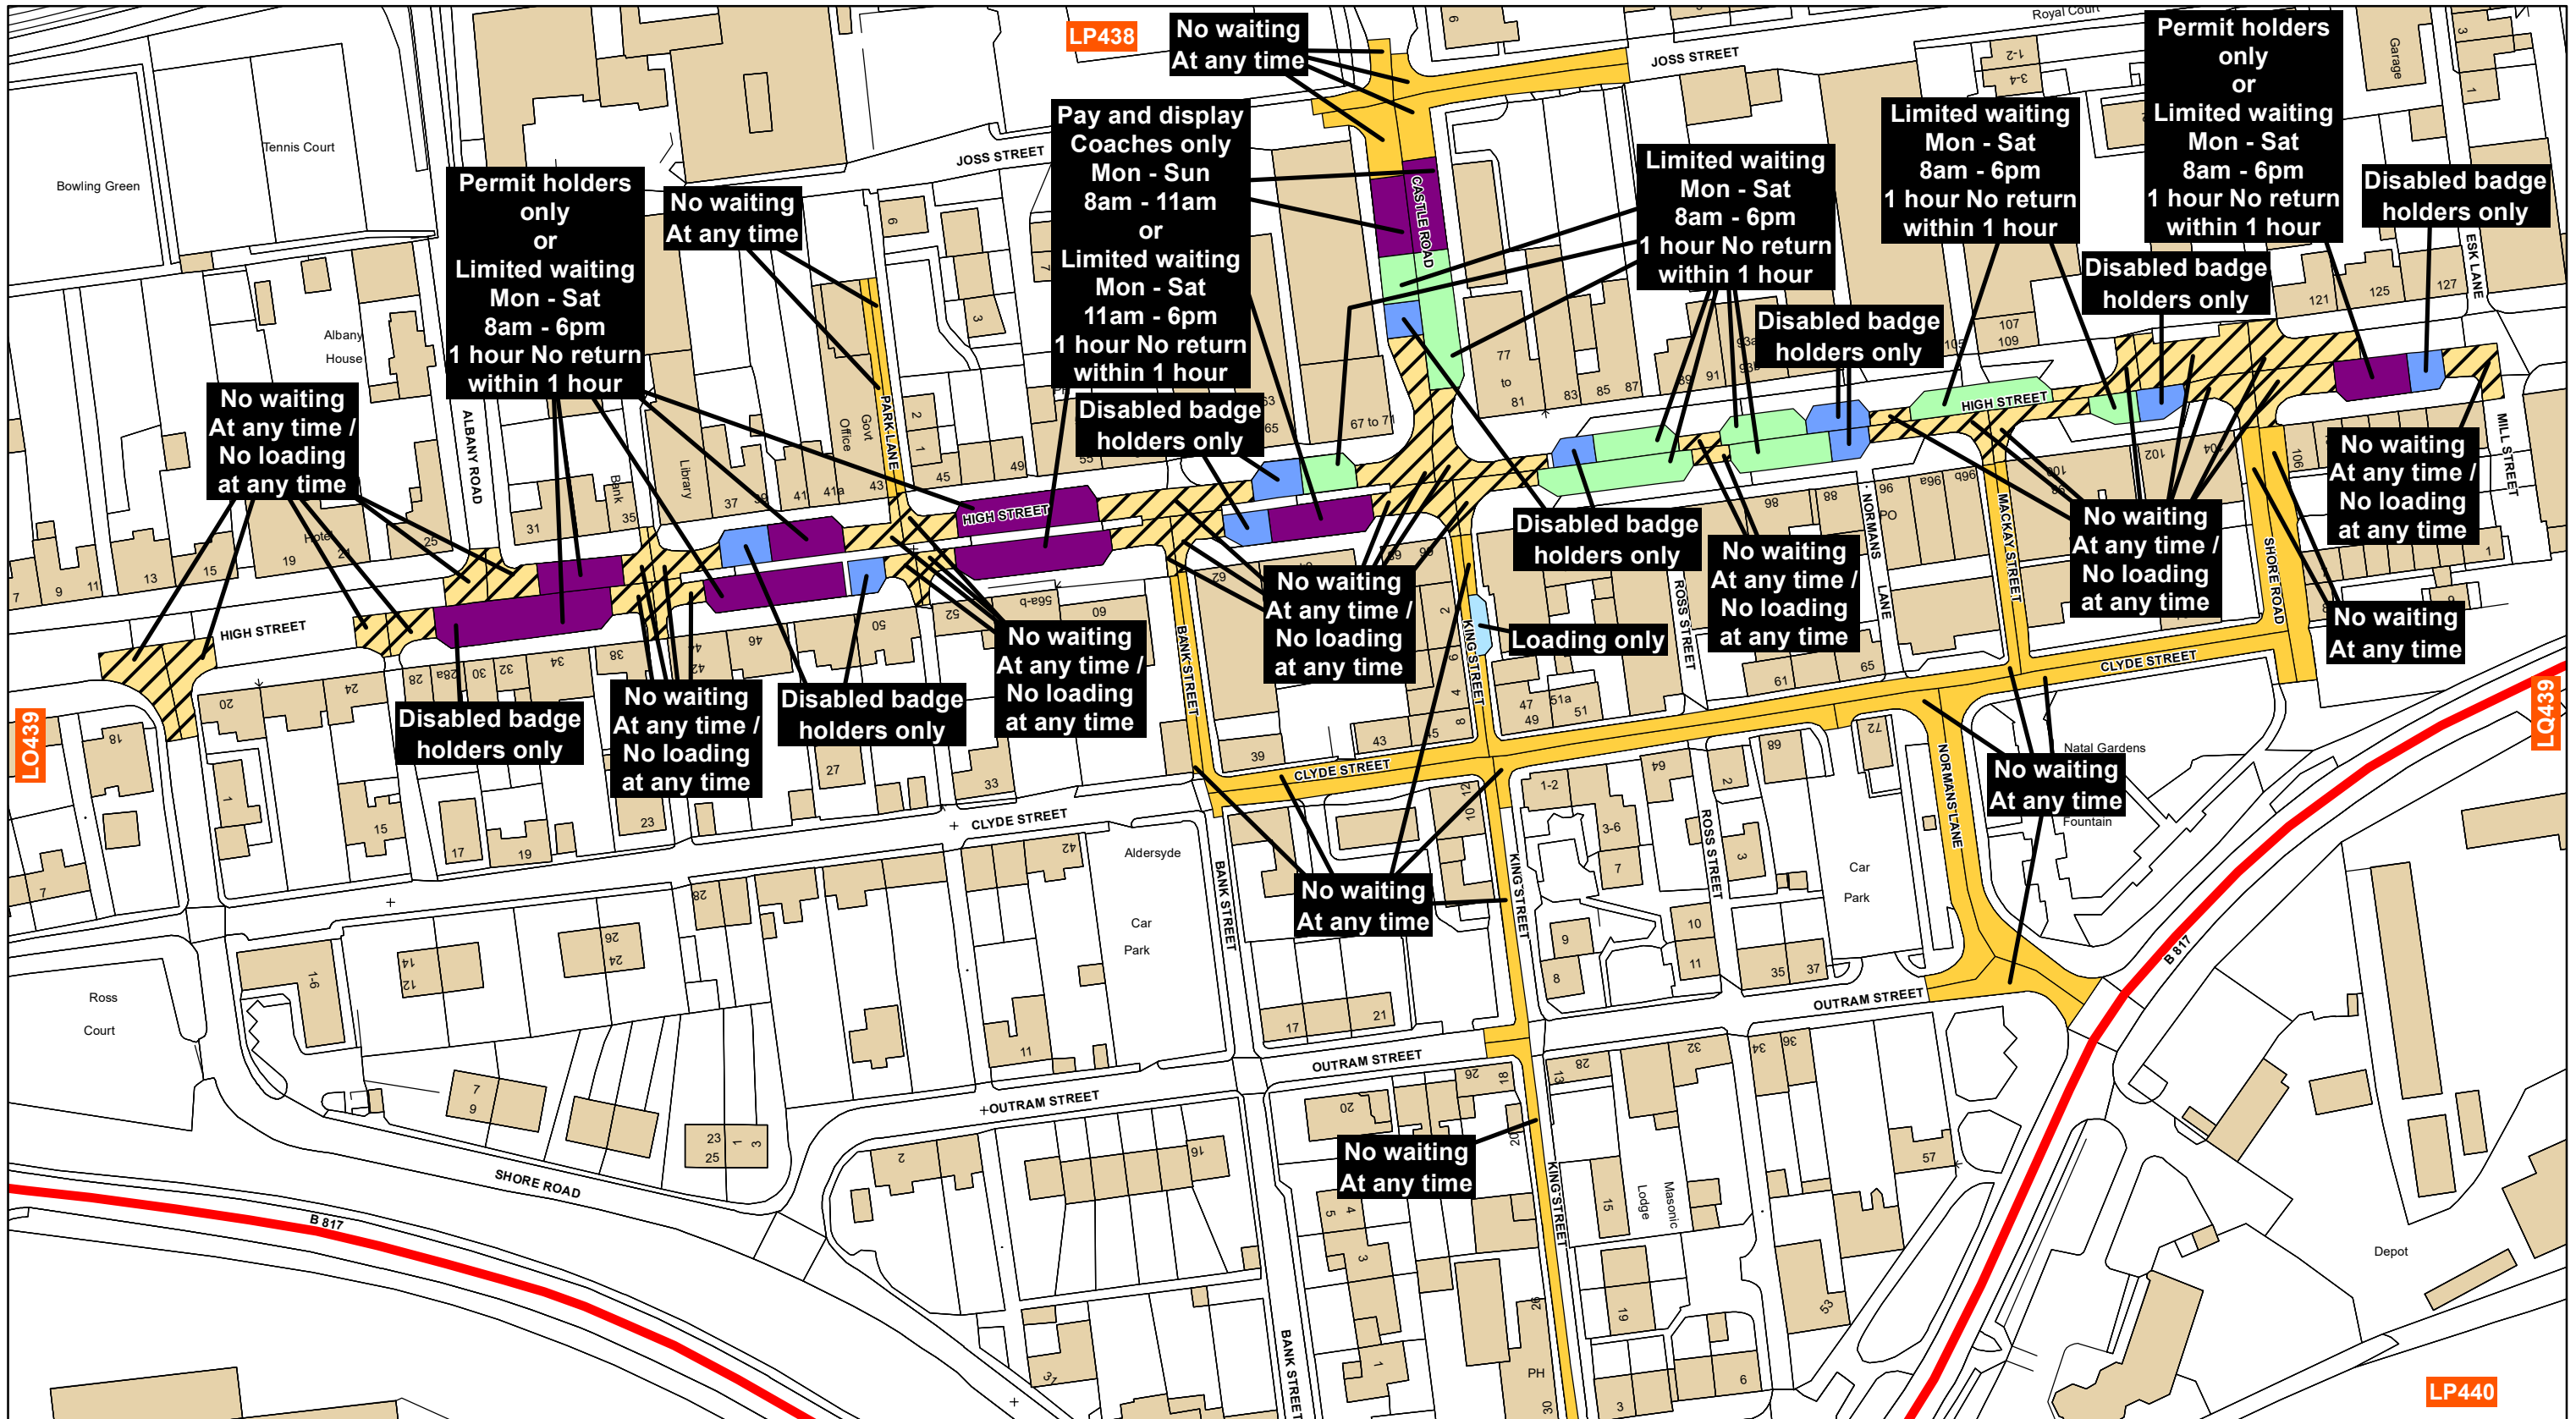

**Key**

Shade	Restriction	Shade	Restriction	Shade	Restriction	Shade	Restriction
	No Waiting At Any Time		No Waiting At Any Time / No Loading		No Waiting At Any Time / No Loading At Any Time		No Waiting / No Loading
	No Waiting		Loading Restrictions		Taxi Ranks		Pay And Display
	Permit Holders Only		Limited Waiting		Miscellaneous Restrictions		Disabled Badge Holders Only
	No Stopping On Main Carriageway		No Stopping At Any time On Verge Or Footway		Zonal Restrictions (Excluding Pedestrian Zones)		Pedestrian Zones

SCALE  
**1:1,250**

DATE  
**01/05/2018**

MAP NUMBER  
**LP438**

Key		Key		Key		Key	
Shade	Restriction	Shade	Restriction	Shade	Restriction	Shade	Restriction
	No Waiting At Any Time		No Waiting At Any Time / No Loading		No Waiting At Any Time / No Loading At Any Time		No Waiting / No Loading
	No Waiting		Loading Restrictions		Taxi Ranks		Pay And Display
	Permit Holders Only		Limited Waiting		Miscellaneous Restrictions		Disabled Badge Holders Only
	No Stopping On Main Carriageway		No Stopping At Any time On Verge Or Footway		Zonal Restrictions (Excluding Pedestrian Zones)		Pedestrian Zones