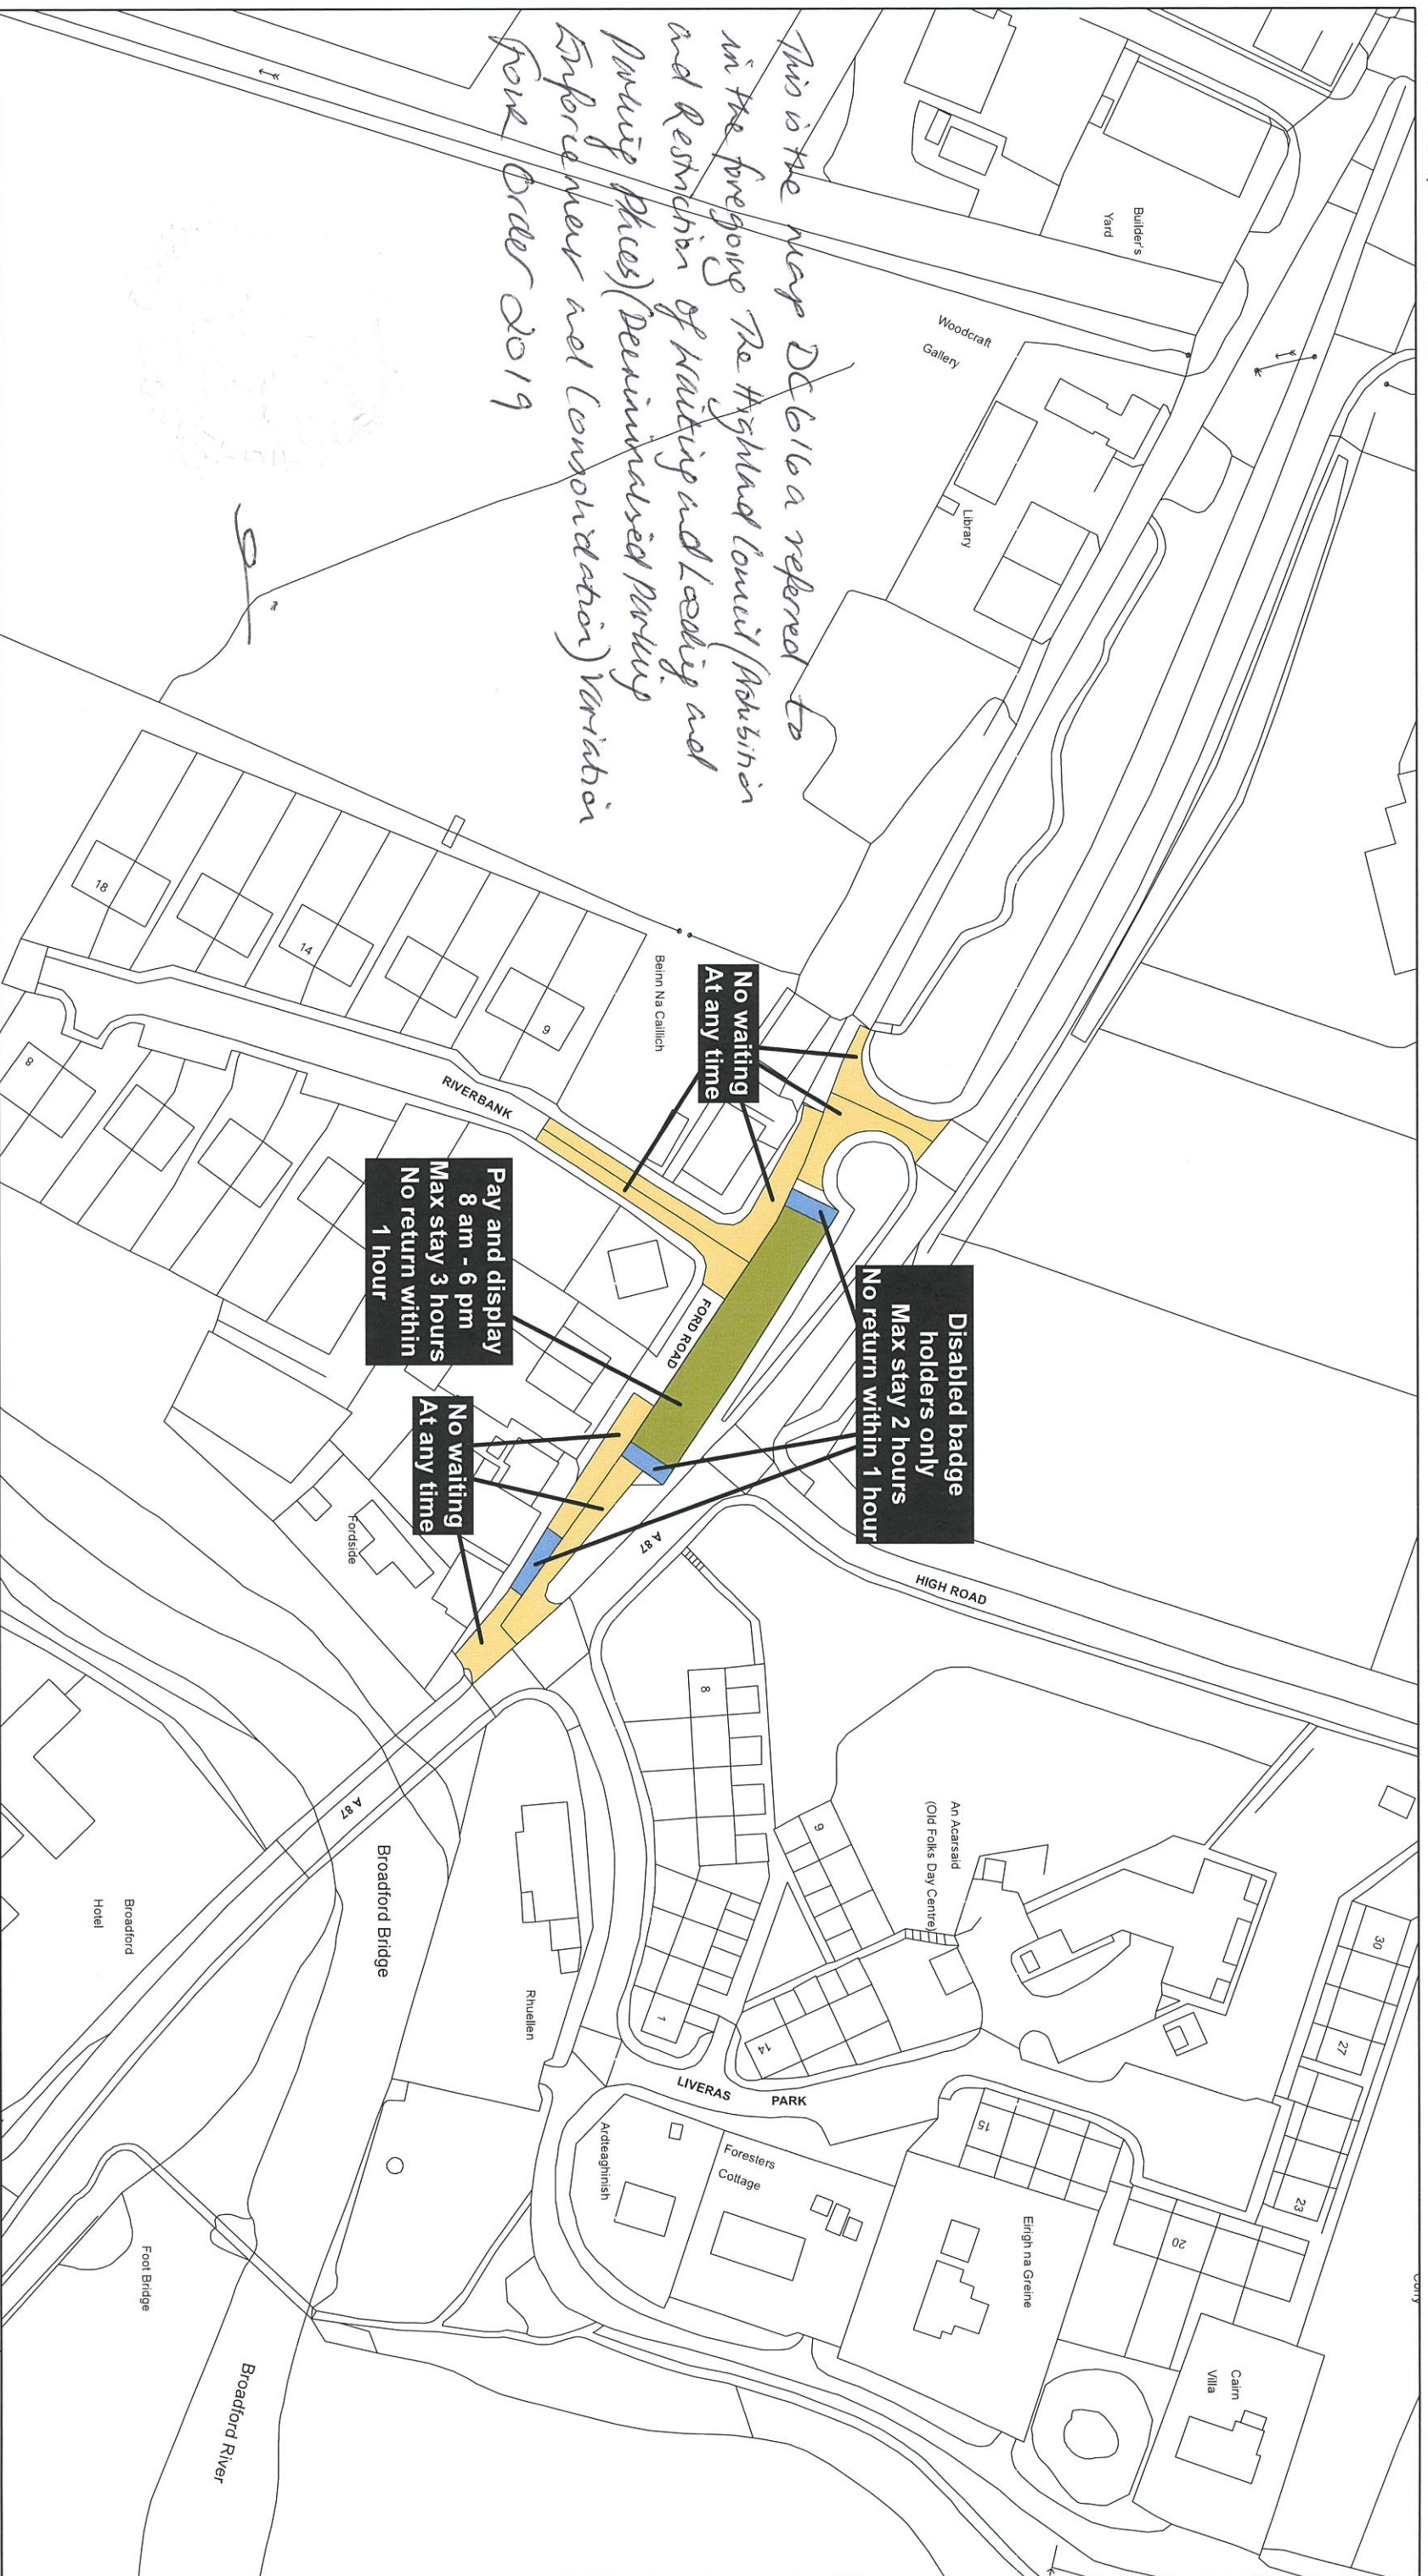

This is the map Details referred to in the foregoing The Highland Council (Prohibition and Restriction of Waiting and Loading and Parking Places) (Decriminalised Parking Enforcement and Consolidation) Variation Four Order 2019

The Highland Council
Headquarters
Glenurquhart Rd
Inverness
IV35NX

This is the map (DC616a) referred to in the foregoing THE HIGHLAND COUNCIL (PROHIBITION AND RESTRICTION OF WAITING AND LOADING AND PARKING PLACES) (DECriminalISED PARKING ENFORCEMENT AND CONSOLIDATION) VARIATION FOUR ORDER 2019
Proper Officer

Key

Shade Restriction

Shade Restriction

Shade Restriction

Shade Restriction

No Waiting At Any Time

No Waiting At Any Time / No Loading

No Waiting At Any Time / No Loading At Any Time

01/05/2018

MAP NUMBER

DC616a