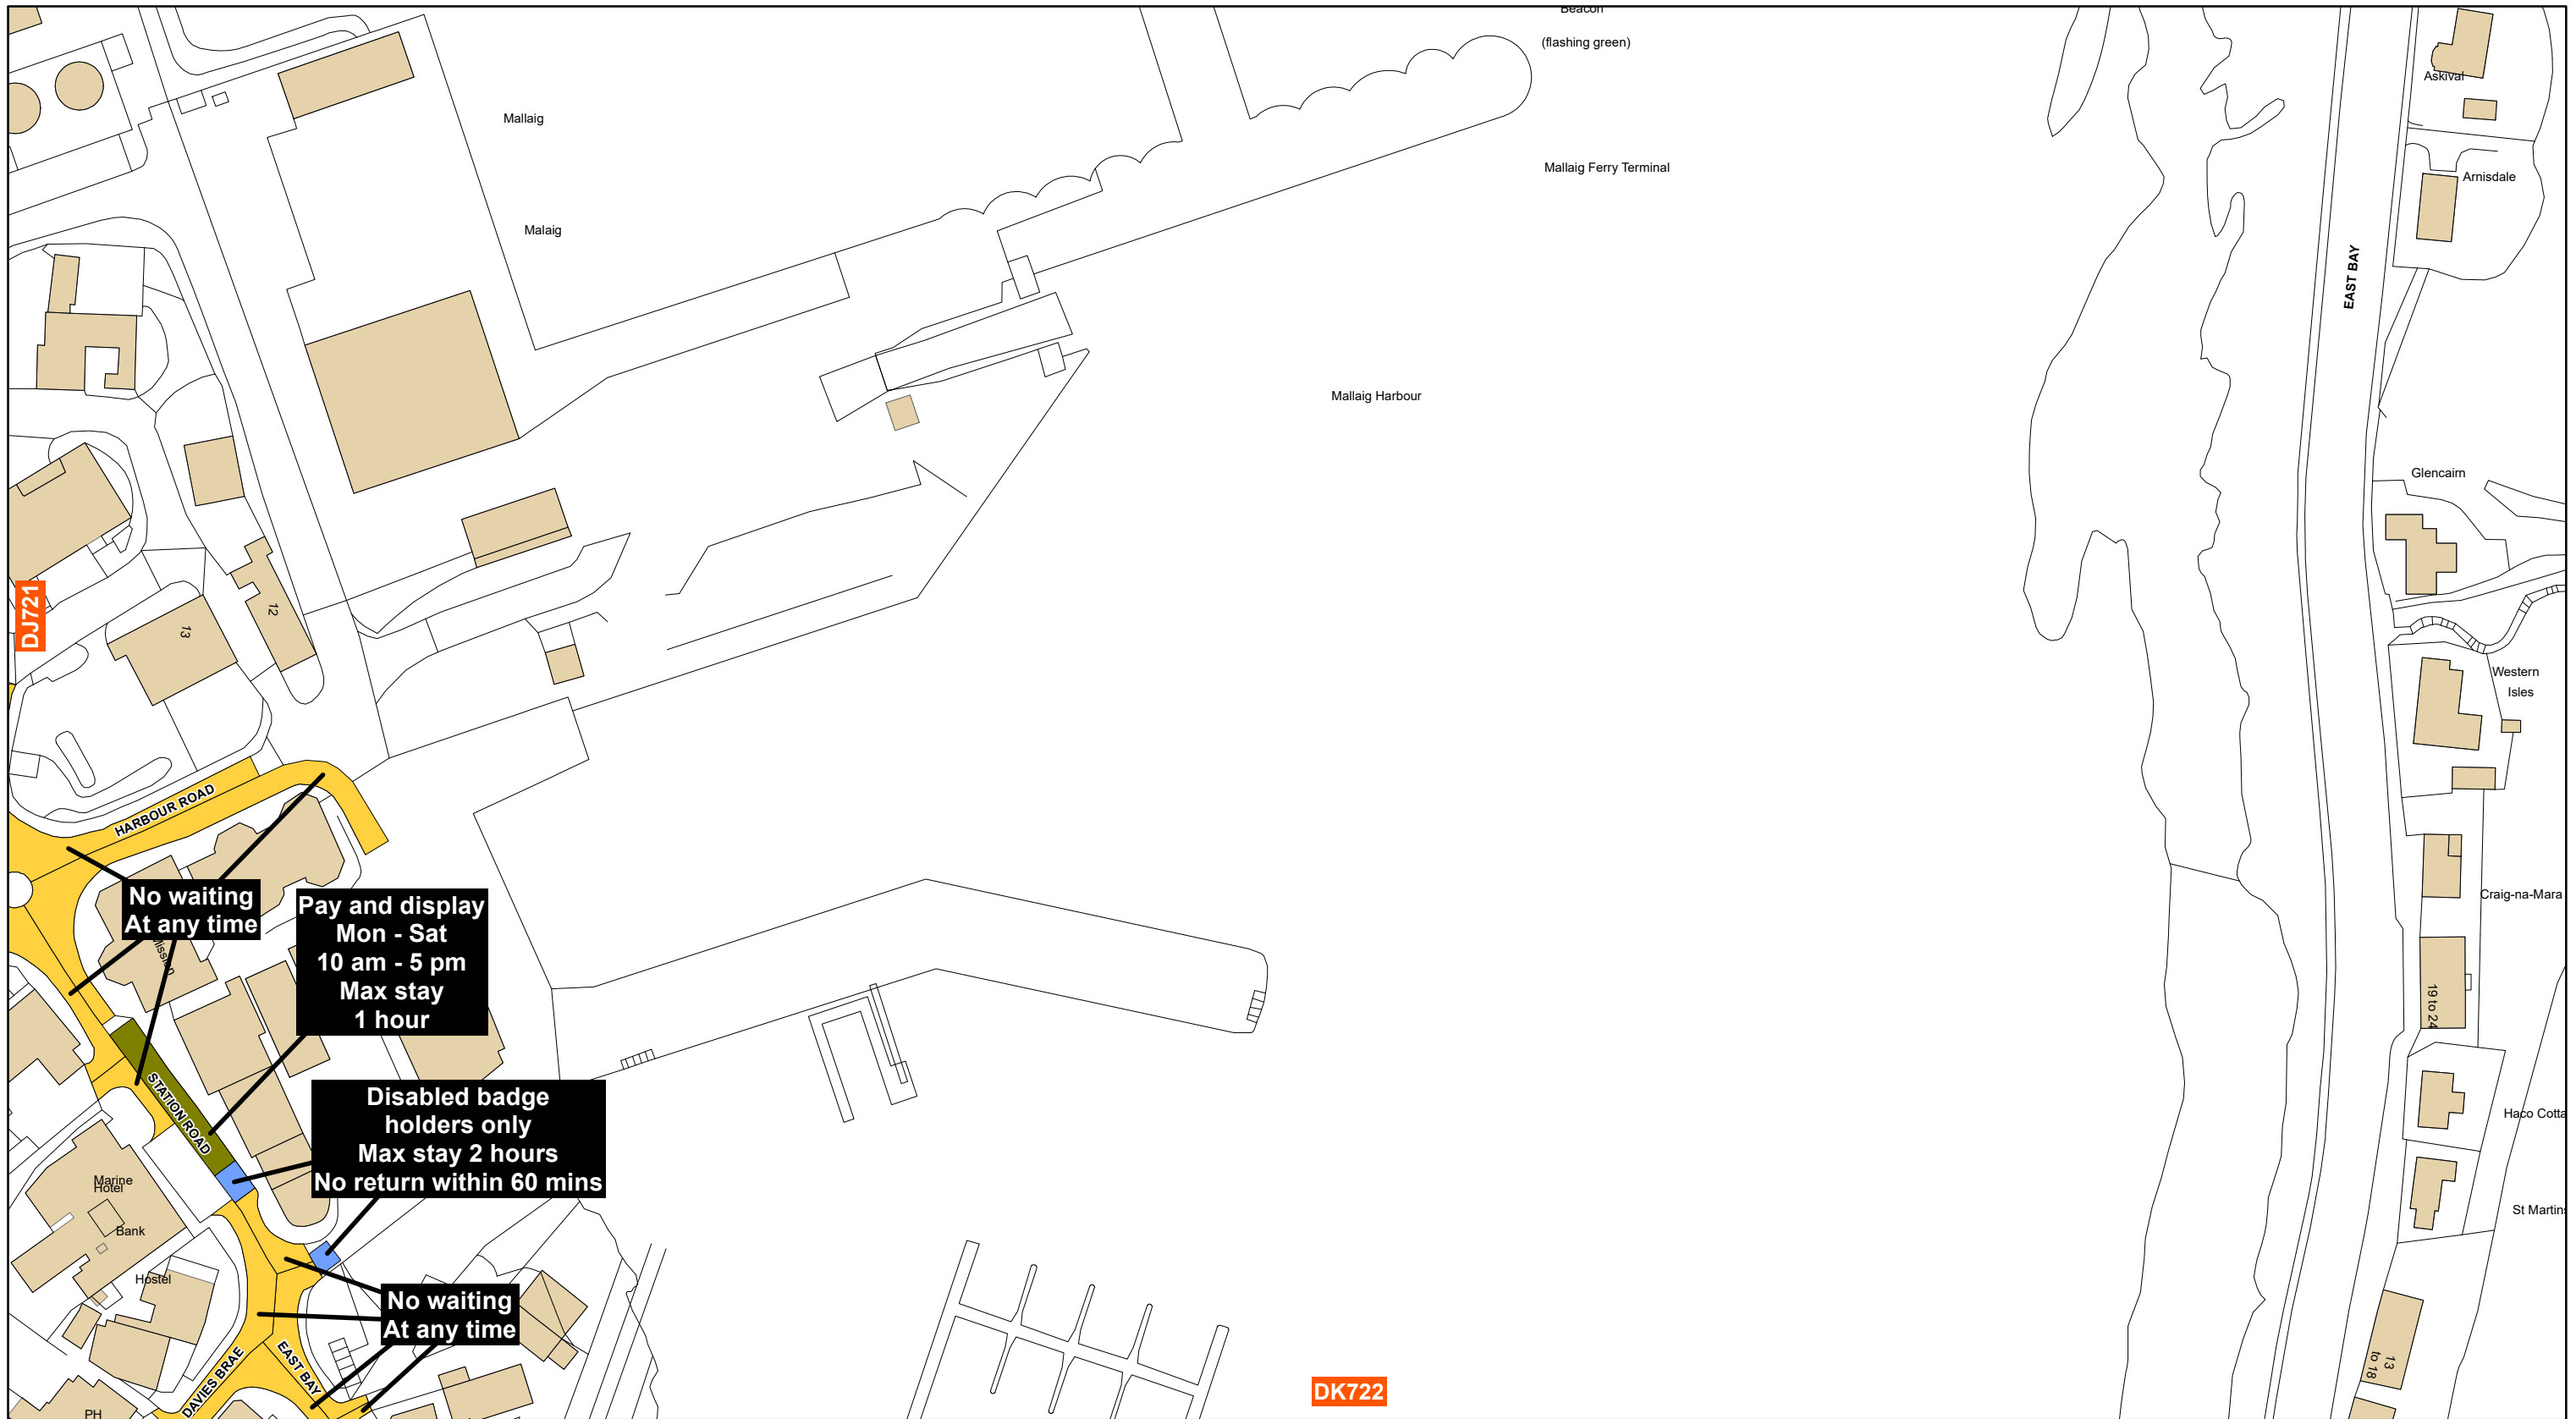

The Highland Council
Headquarters
Glenurquhart Rd
Inverness
IV35NX

This is the map (DK721a) referred
in the foregoing THE HIGHLAND COUNCIL
(PROHIBITION AND RESTRICTION OF
WAITING AND LOADING AND PARKING
PLACES) (DECriminalISED PARKING
ENFORCEMENT AND CONSOLIDATION)
VARIATION FOUR ORDER 2019
Proper Officer

Reproduced by permission of Ordnance Survey on behalf of HMSO
© Crown copyright and database right 2016. All rights reserved.
Ordnance Survey licence 100023369.
This plan has been produced specifically to supply an individual
with value added Local Authority information.
Unauthorised reproduction infringes Crown Copyright
and may lead to prosecution or Civil Proceed

Key			
Shade	Restriction	Shade	Restriction
	No Waiting At Any Time		No Waiting At Any Time / No Loading
	No Waiting		Loading Restrictions
	Permit Holders Only		Limited Waiting
	No Stopping On Main Carriageway		No Stopping At Any time On Verge Or Footway
			No Waiting At Any Time / No Loading At Any Time
			Taxi Ranks
			Miscellaneous Restrictions
			Zonal Restrictions (Excluding Pedestrian Zones)
			No Waiting / No Loading
			Pay And Display
			Disabled Badge Holders Only
			Pedestrian Zones

SCALE 1:1,250
DATE 01/07/2019
MAP NUMBER DK721a