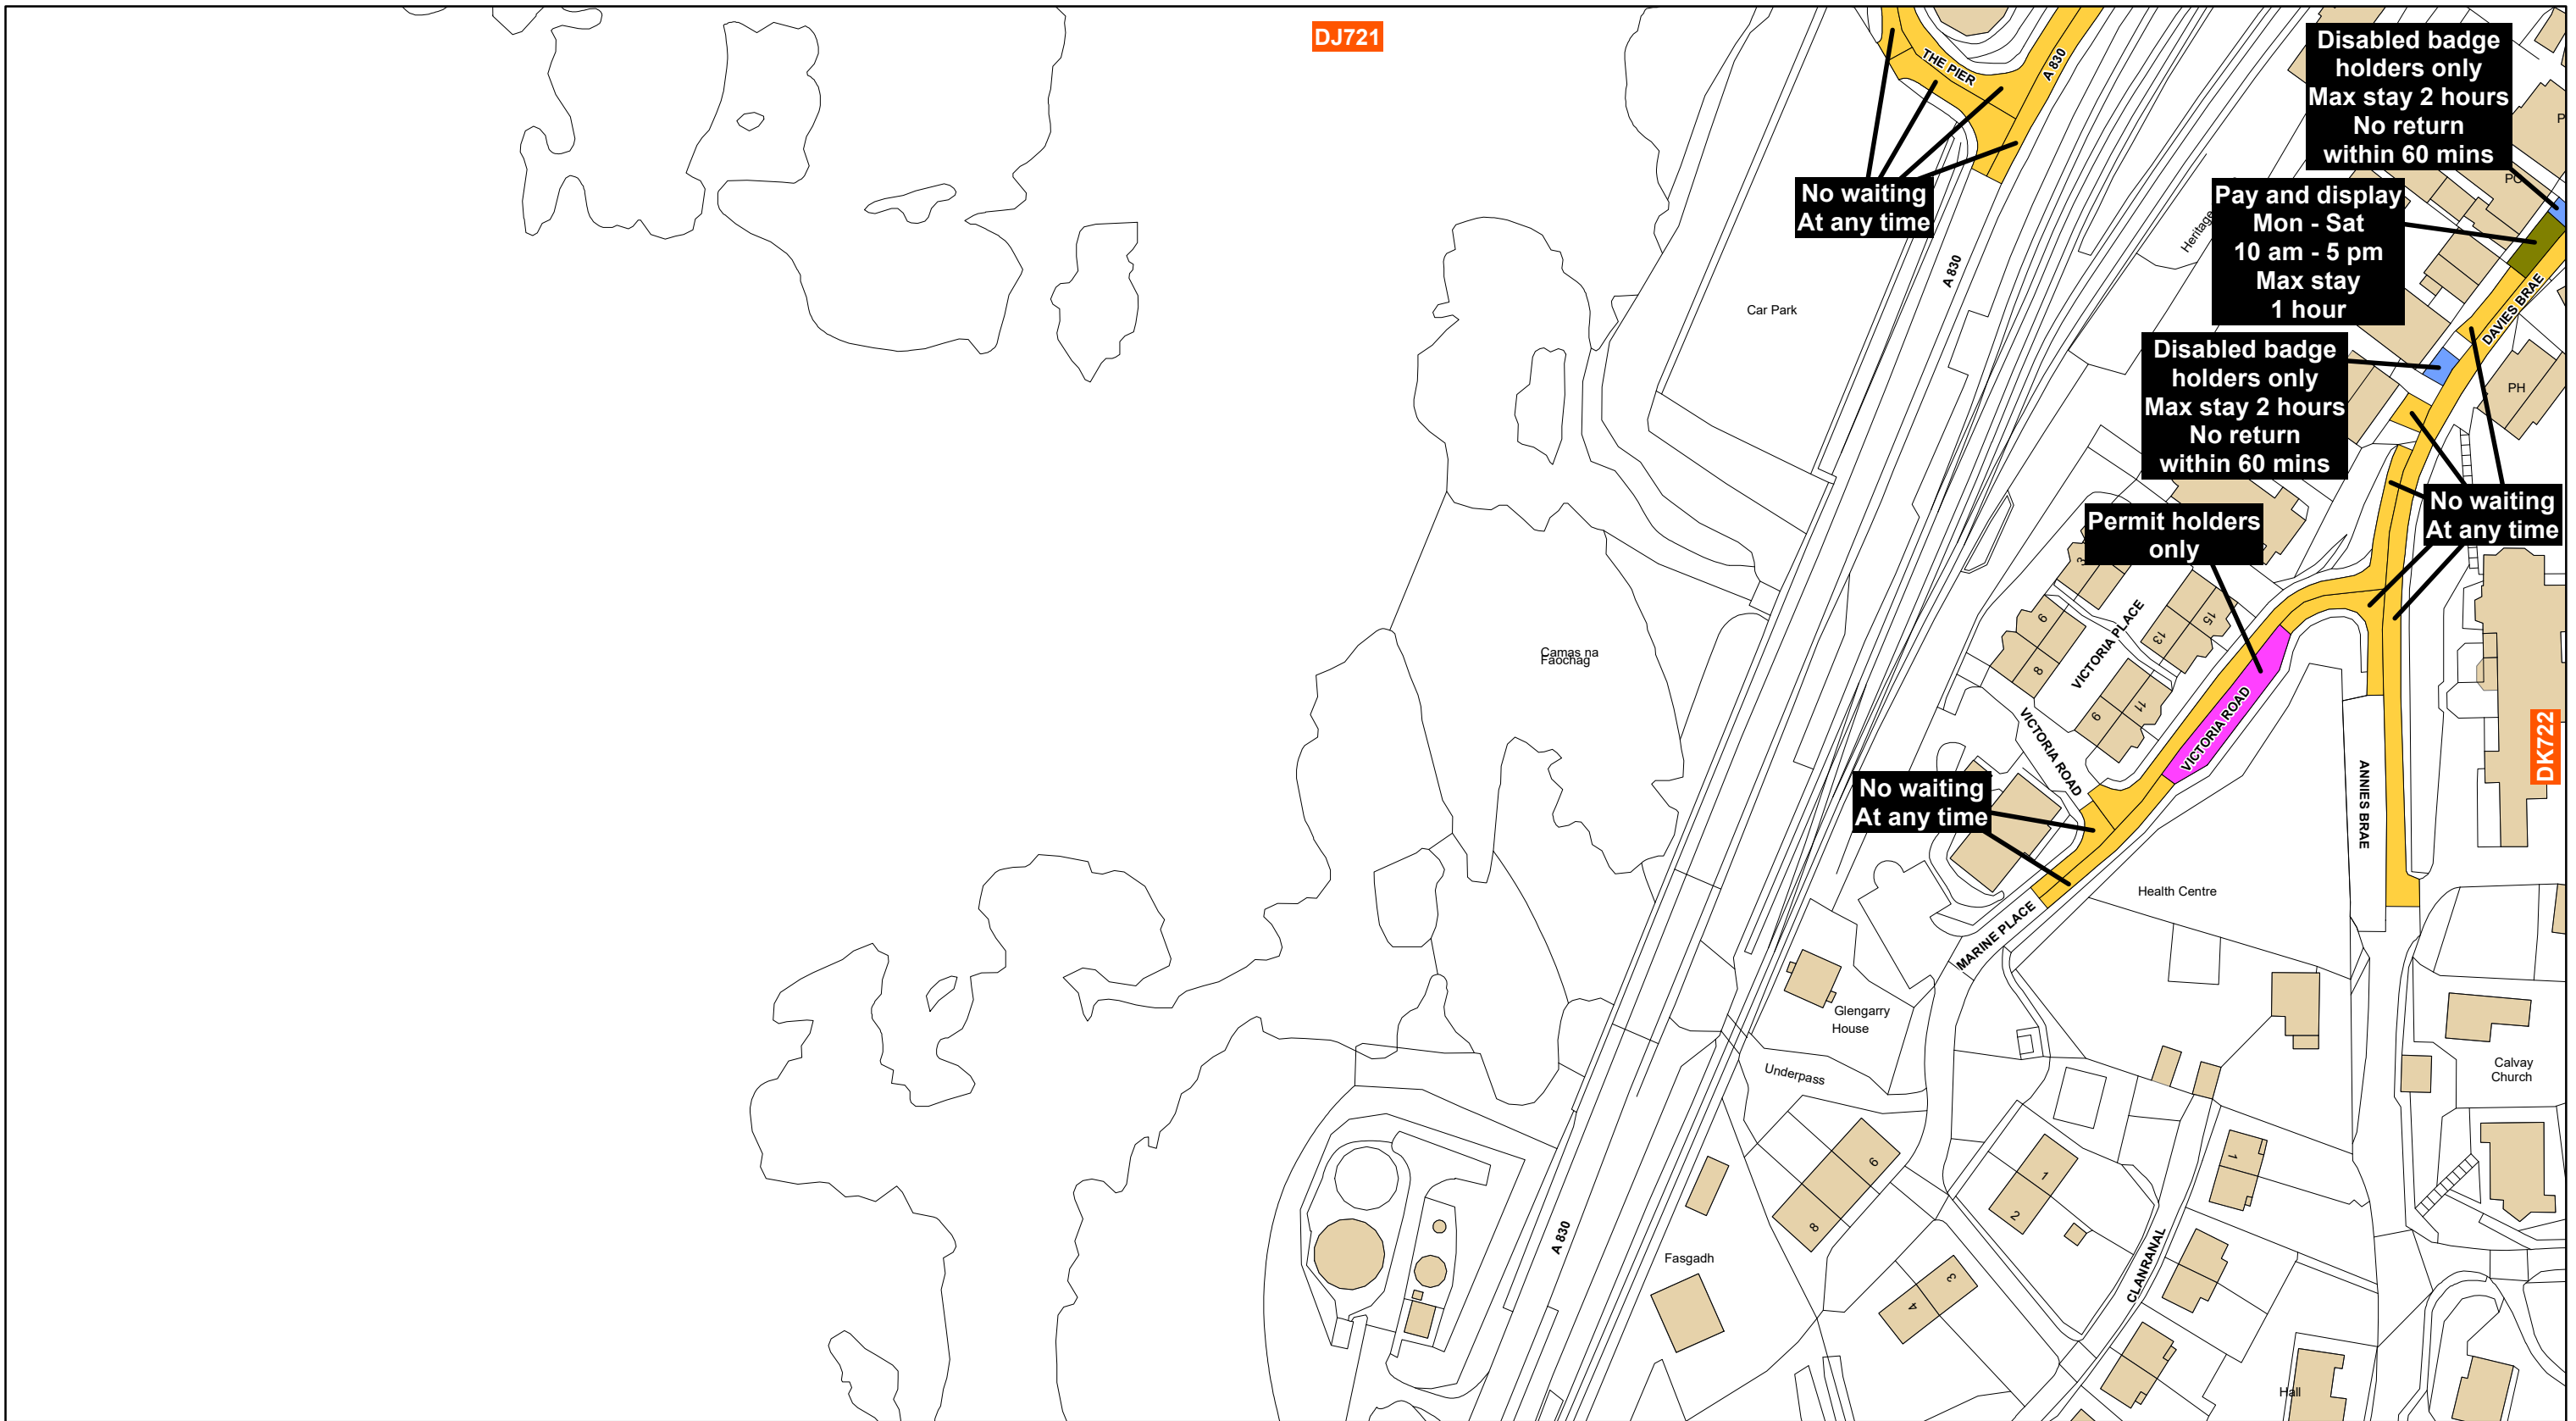

This is the map (DJ722a) referred in the foregoing THE HIGHLAND COUNCIL (PROHIBITION AND RESTRICTION OF WAITING AND LOADING AND PARKING PLACES) (DECriminalISED PARKING ENFORCEMENT AND CONSOLIDATION) VARIATION FOUR ORDER 2019
Proper Officer

The Highland Council
Headquarters
Glenurquhart Rd
Inverness
IV35NX

Reproduced by permission of Ordnance Survey on behalf of HMSO © Crown copyright and database right 2016. All rights reserved. Ordnance Survey licence 100023369. This plan has been produced specifically to supply an individual with value added Local Authority information. Unauthorised reproduction infringes Crown Copyright and may lead to prosecution or Civil Proceed

Key			
Shade	Restriction	Shade	Restriction
	No Waiting At Any Time		No Waiting At Any Time / No Loading
	No Waiting		Loading Restrictions
	Permit Holders Only		Limited Waiting
	No Stopping On Main Carriageway		No Stopping At Any time On Verge Or Footway
	No Waiting At Any Time / No Loading At Any Time		Taxi Ranks
	Miscellaneous Restrictions		Zonal Restrictions (Excluding Pedestrian Zones)
	No Waiting / No Loading		Pay And Display
	Disabled Badge Holders Only		Pedestrian Zones

SCALE 1:1,250
DATE 01/07/2019
MAP NUMBER DJ722a