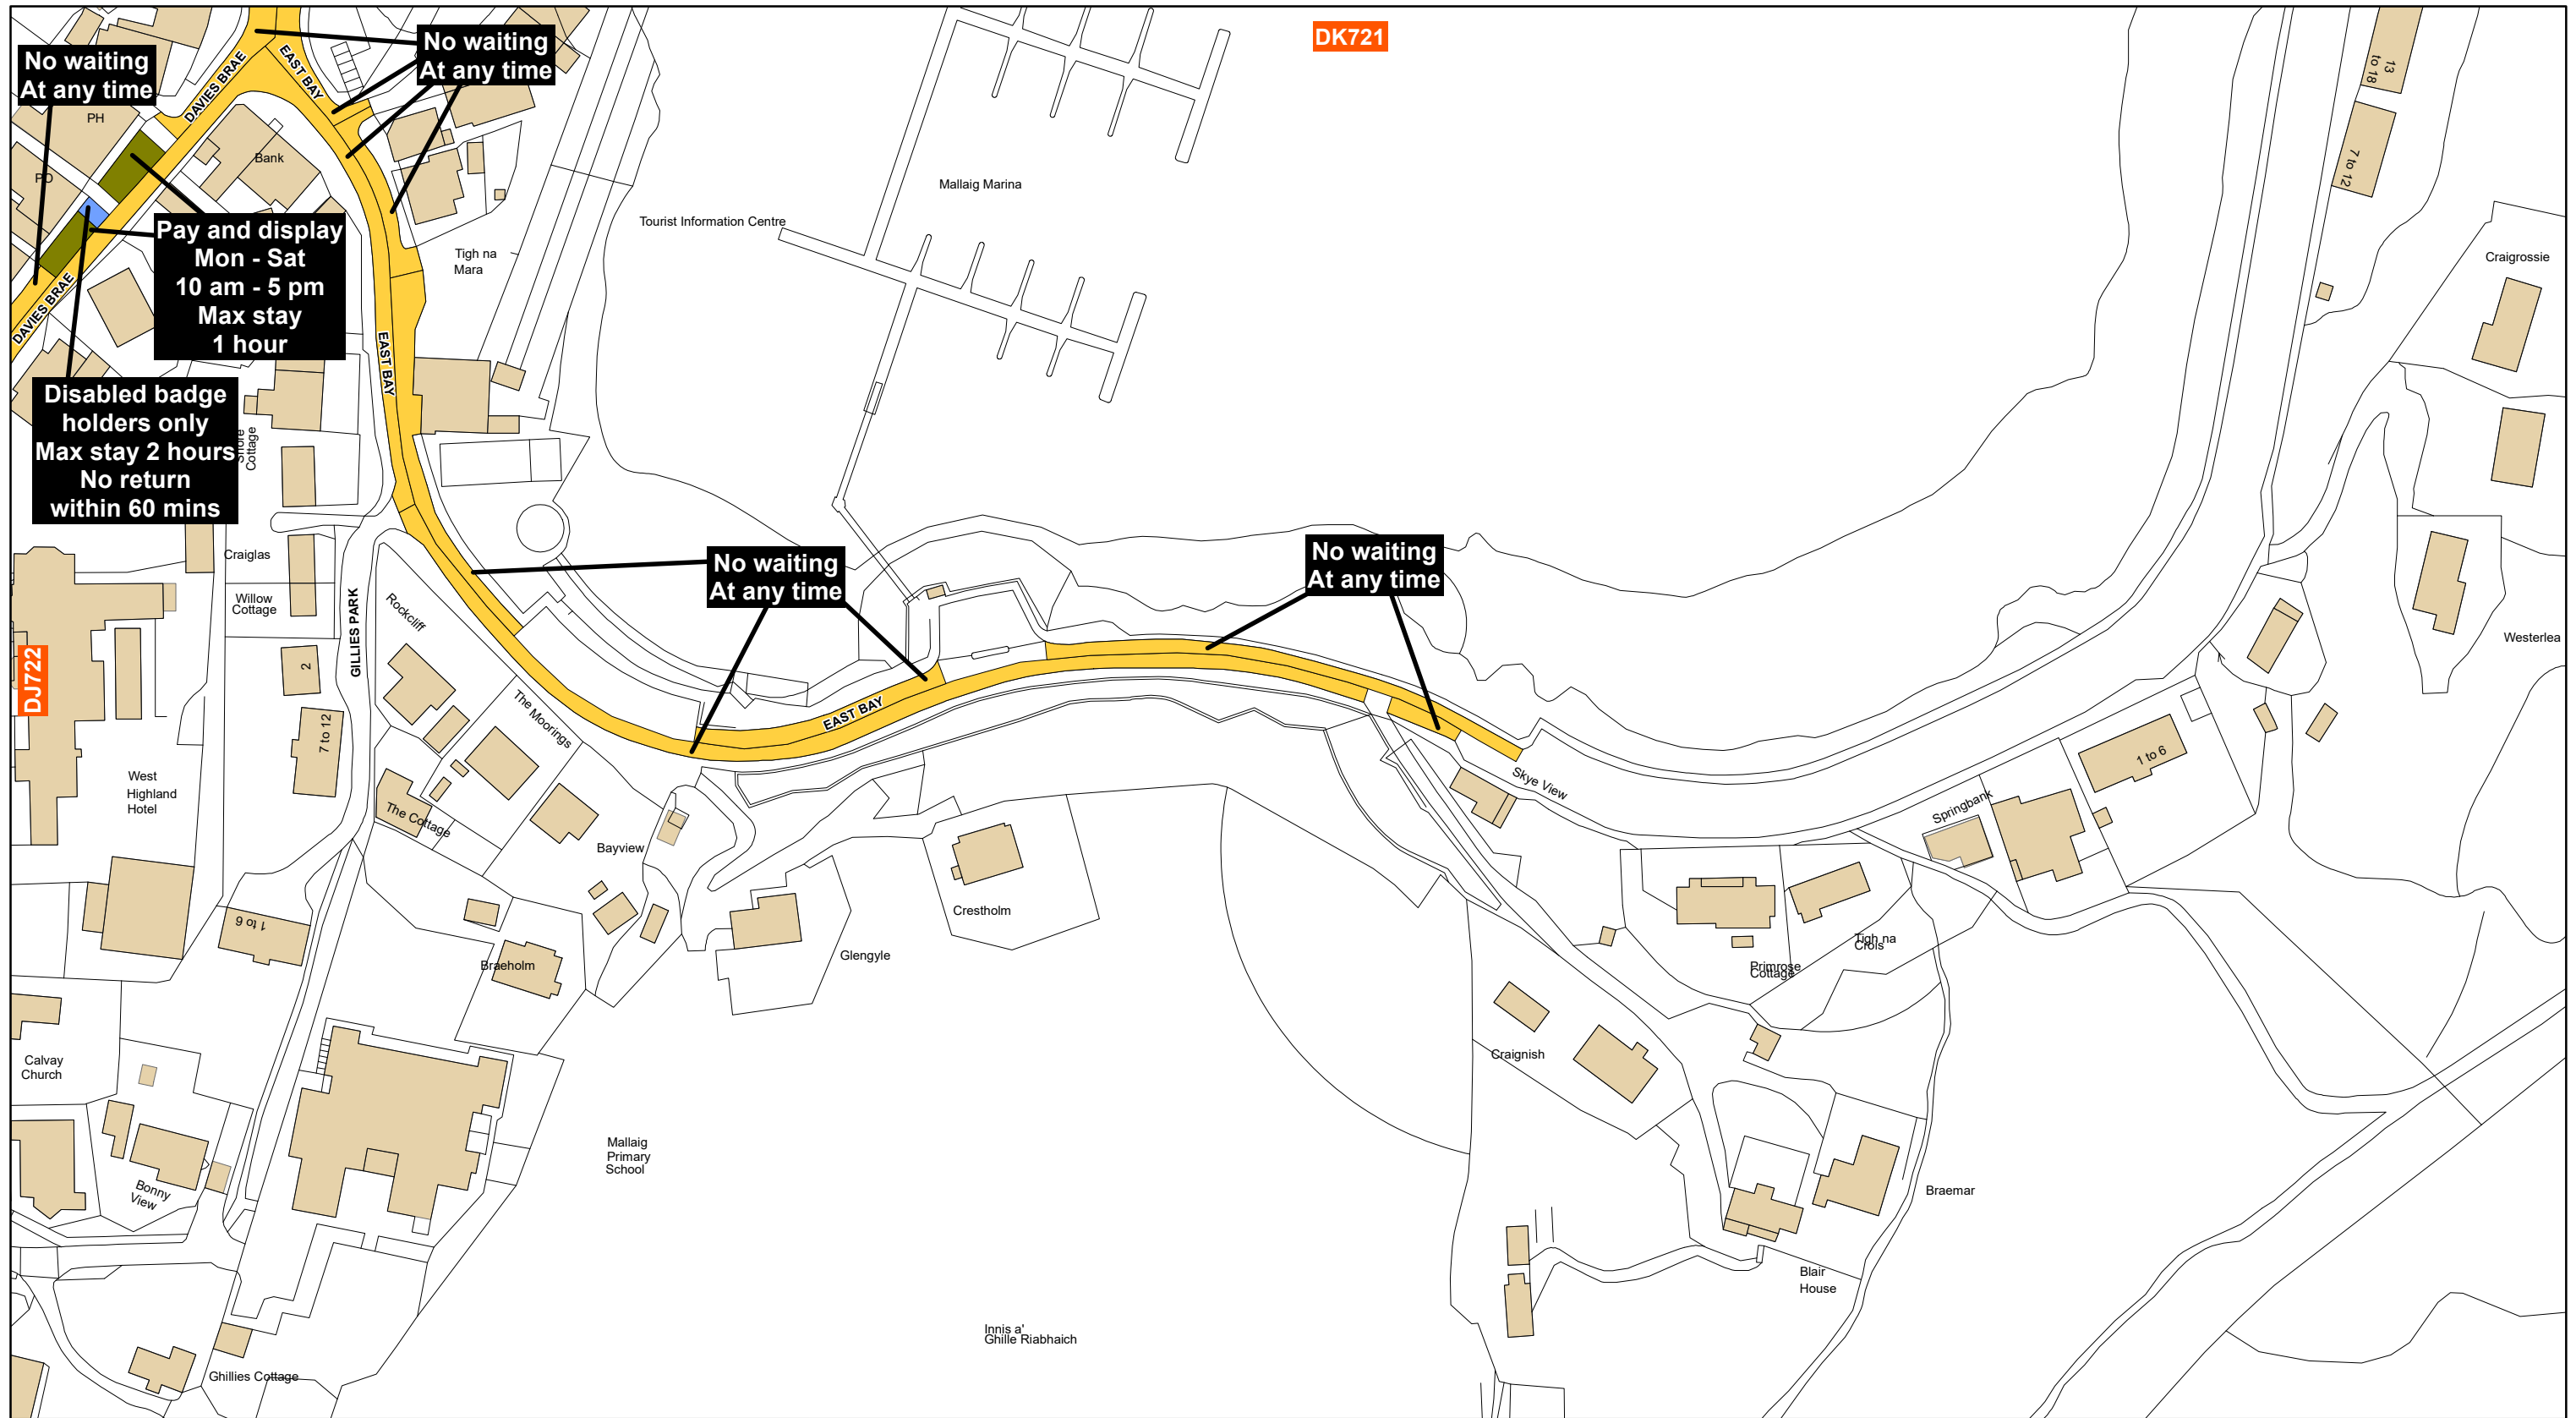

This is the map (DK722a) referred in the foregoing THE HIGHLAND COUNCIL (PROHIBITION AND RESTRICTION OF WAITING AND LOADING AND PARKING PLACES) (DECriminalISED PARKING ENFORCEMENT AND CONSOLIDATION) VARIATION FOUR ORDER 2019
Proper Officer

The Highland Council
Headquarters
Glenurquhart Rd
Inverness
IV35NX

Reproduced by permission of Ordnance Survey on behalf of HMSO © Crown copyright and database right 2016. All rights reserved. Ordnance Survey licence 100023369. This plan has been produced specifically to supply an individual with value added Local Authority information. Unauthorised reproduction infringes Crown Copyright and may lead to prosecution or Civil Proceed

Key

Shade	Restriction	Shade	Restriction	Shade	Restriction	Shade	Restriction
	No Waiting At Any Time		No Waiting At Any Time / No Loading		No Waiting At Any Time / No Loading At Any Time		No Waiting / No Loading
	No Waiting		Loading Restrictions		Taxi Ranks		Pay And Display
	Permit Holders Only		Limited Waiting		Miscellaneous Restrictions		Disabled Badge Holders Only
	No Stopping On Main Carriageway		No Stopping At Any time On Verge Or Footway		Zonal Restrictions (Excluding Pedestrian Zones)		Pedestrian Zones

SCALE	1:1,250
DATE	01/07/2019
MAP NUMBER	DK722a