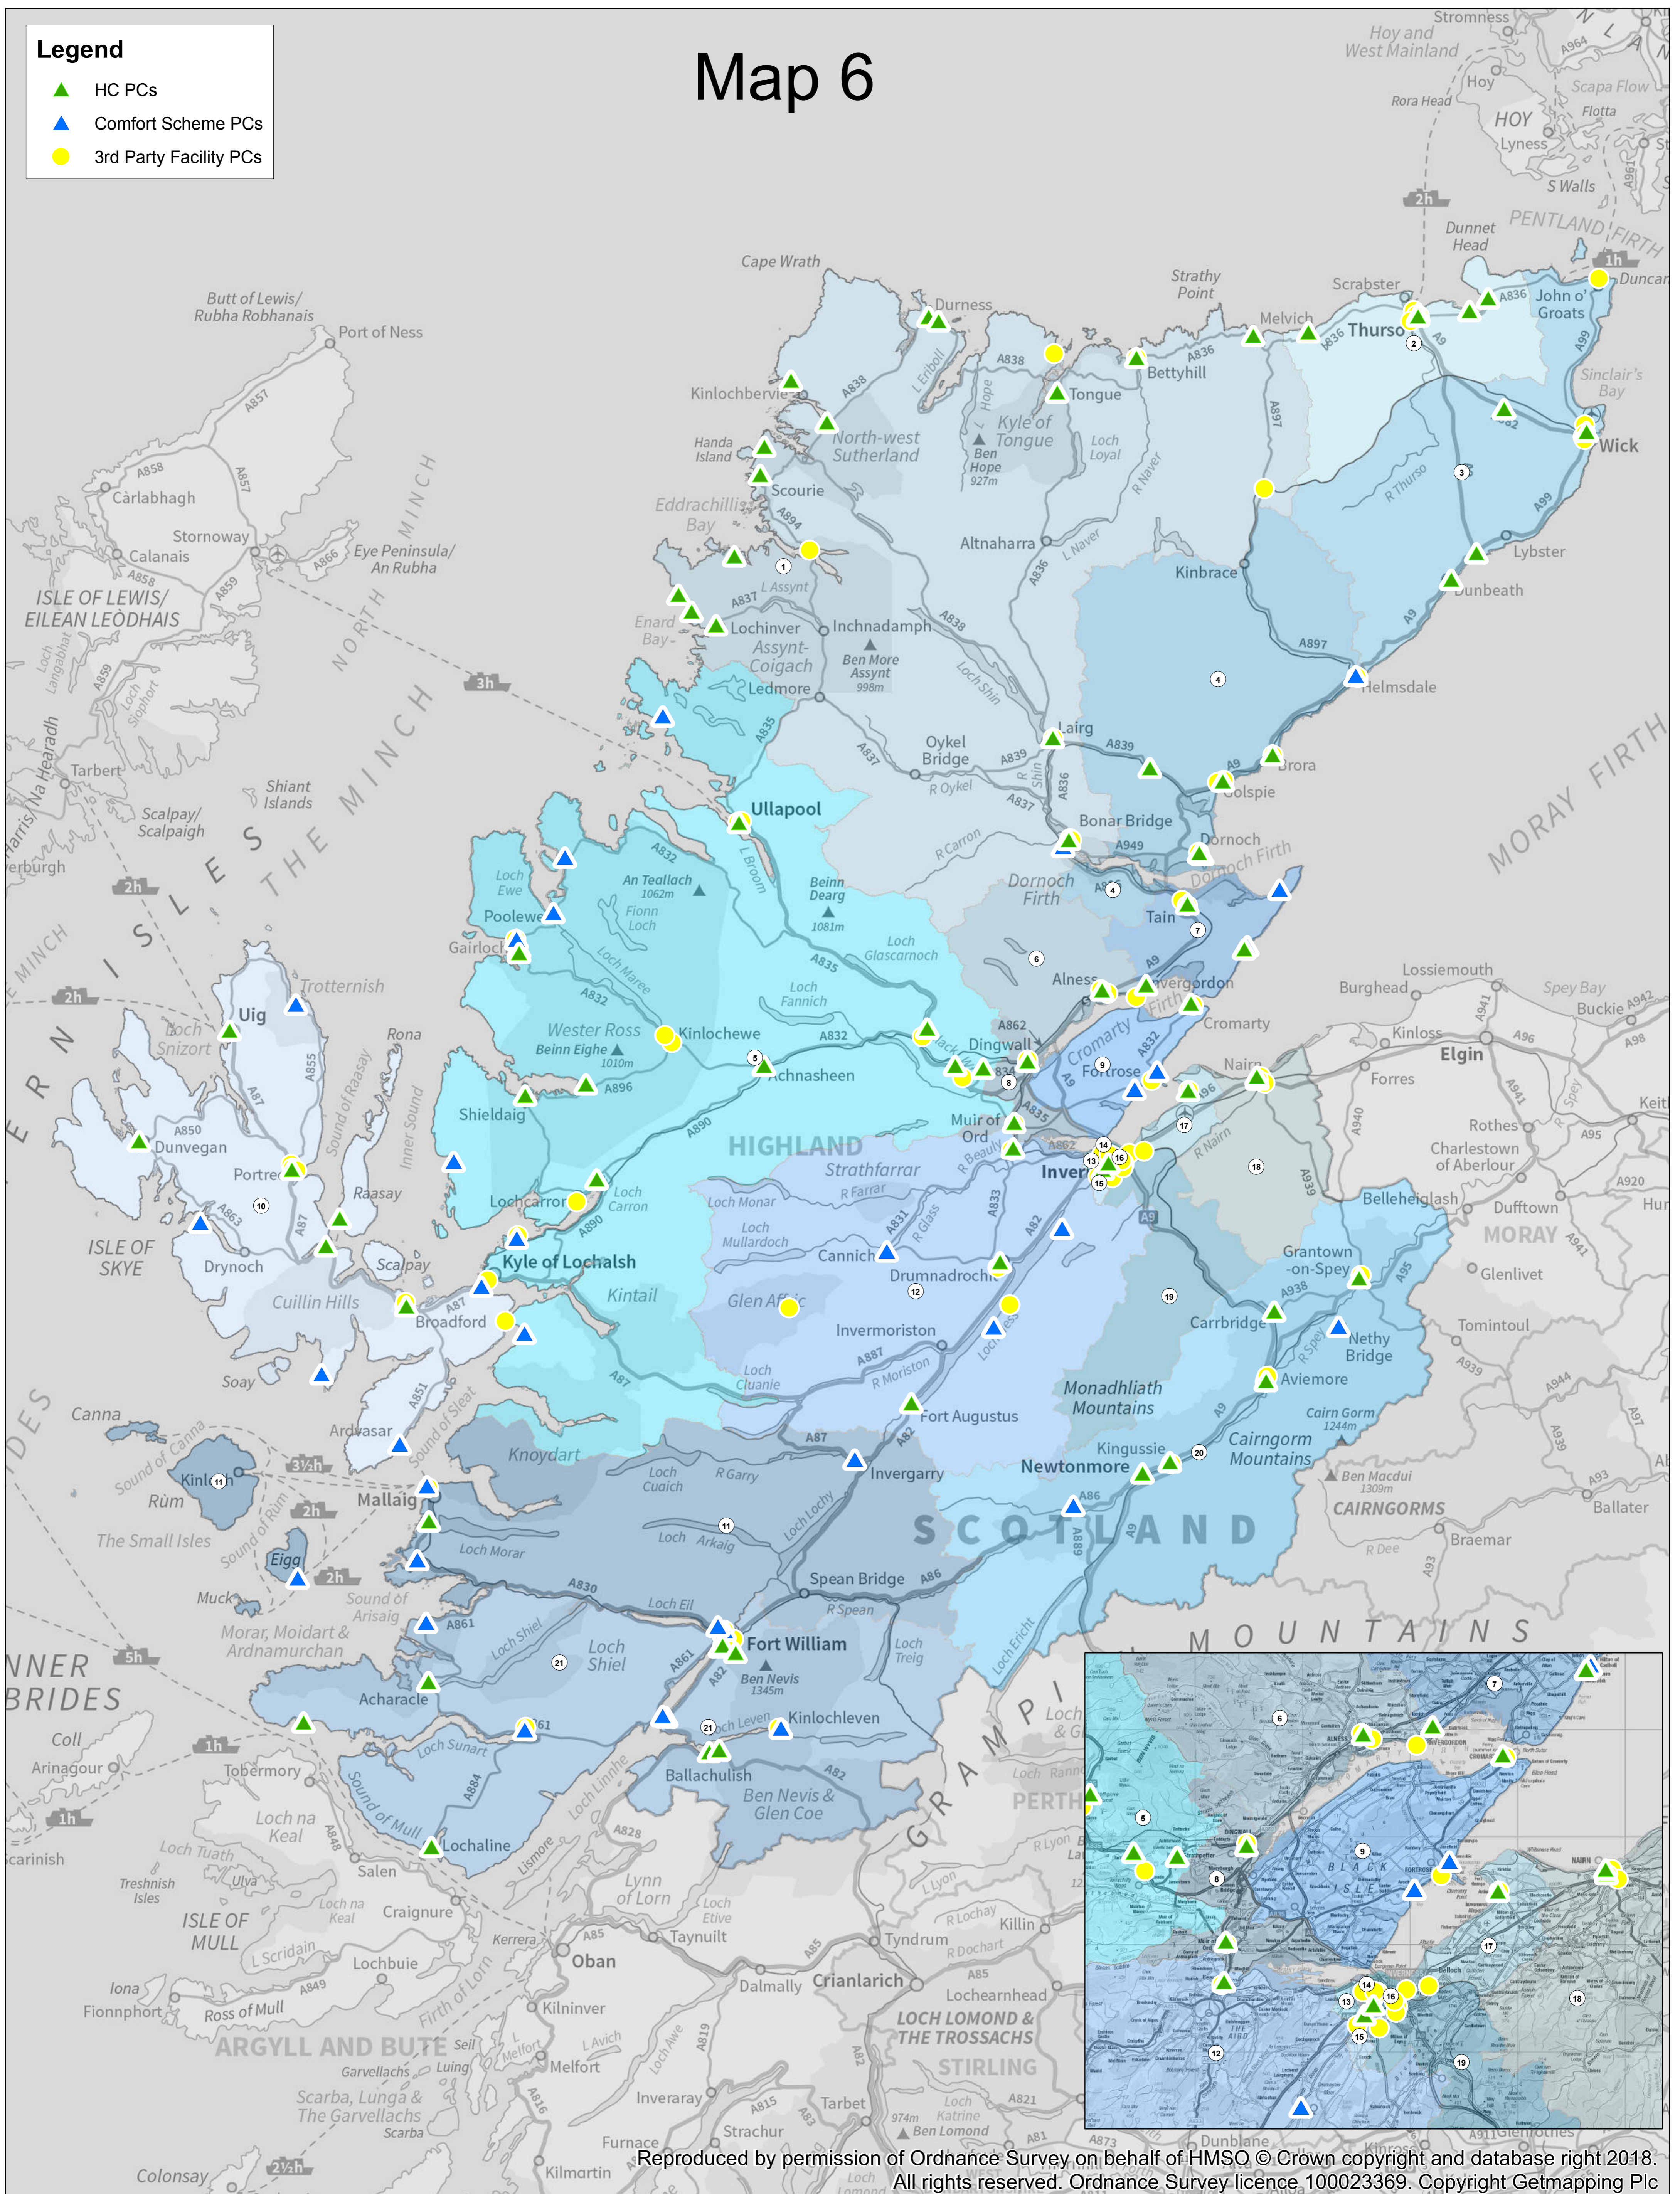

### Legend

- ▲ HC PCs
- ▲ Comfort Scheme PCs
- 3rd Party Facility PCs

# Map 6

## All Public Conveniences Across Highland Region Post Review Aug.2018

Coordinate System: British National Grid  
Projection: Transverse Mercator  
Datum: OSGB 1936  
False Easting: 400,000.0000  
False Northing: -100,000.0000  
Central Meridian: -2.0000  
Scale Factor: 0.9996  
Latitude Of Origin: 49.0000  
Units: Meter

0 7,000 14,000 28,000 42,000 56,000 Meters

Ref: 004/NB  
Date: 23/08/2018

1:425,000