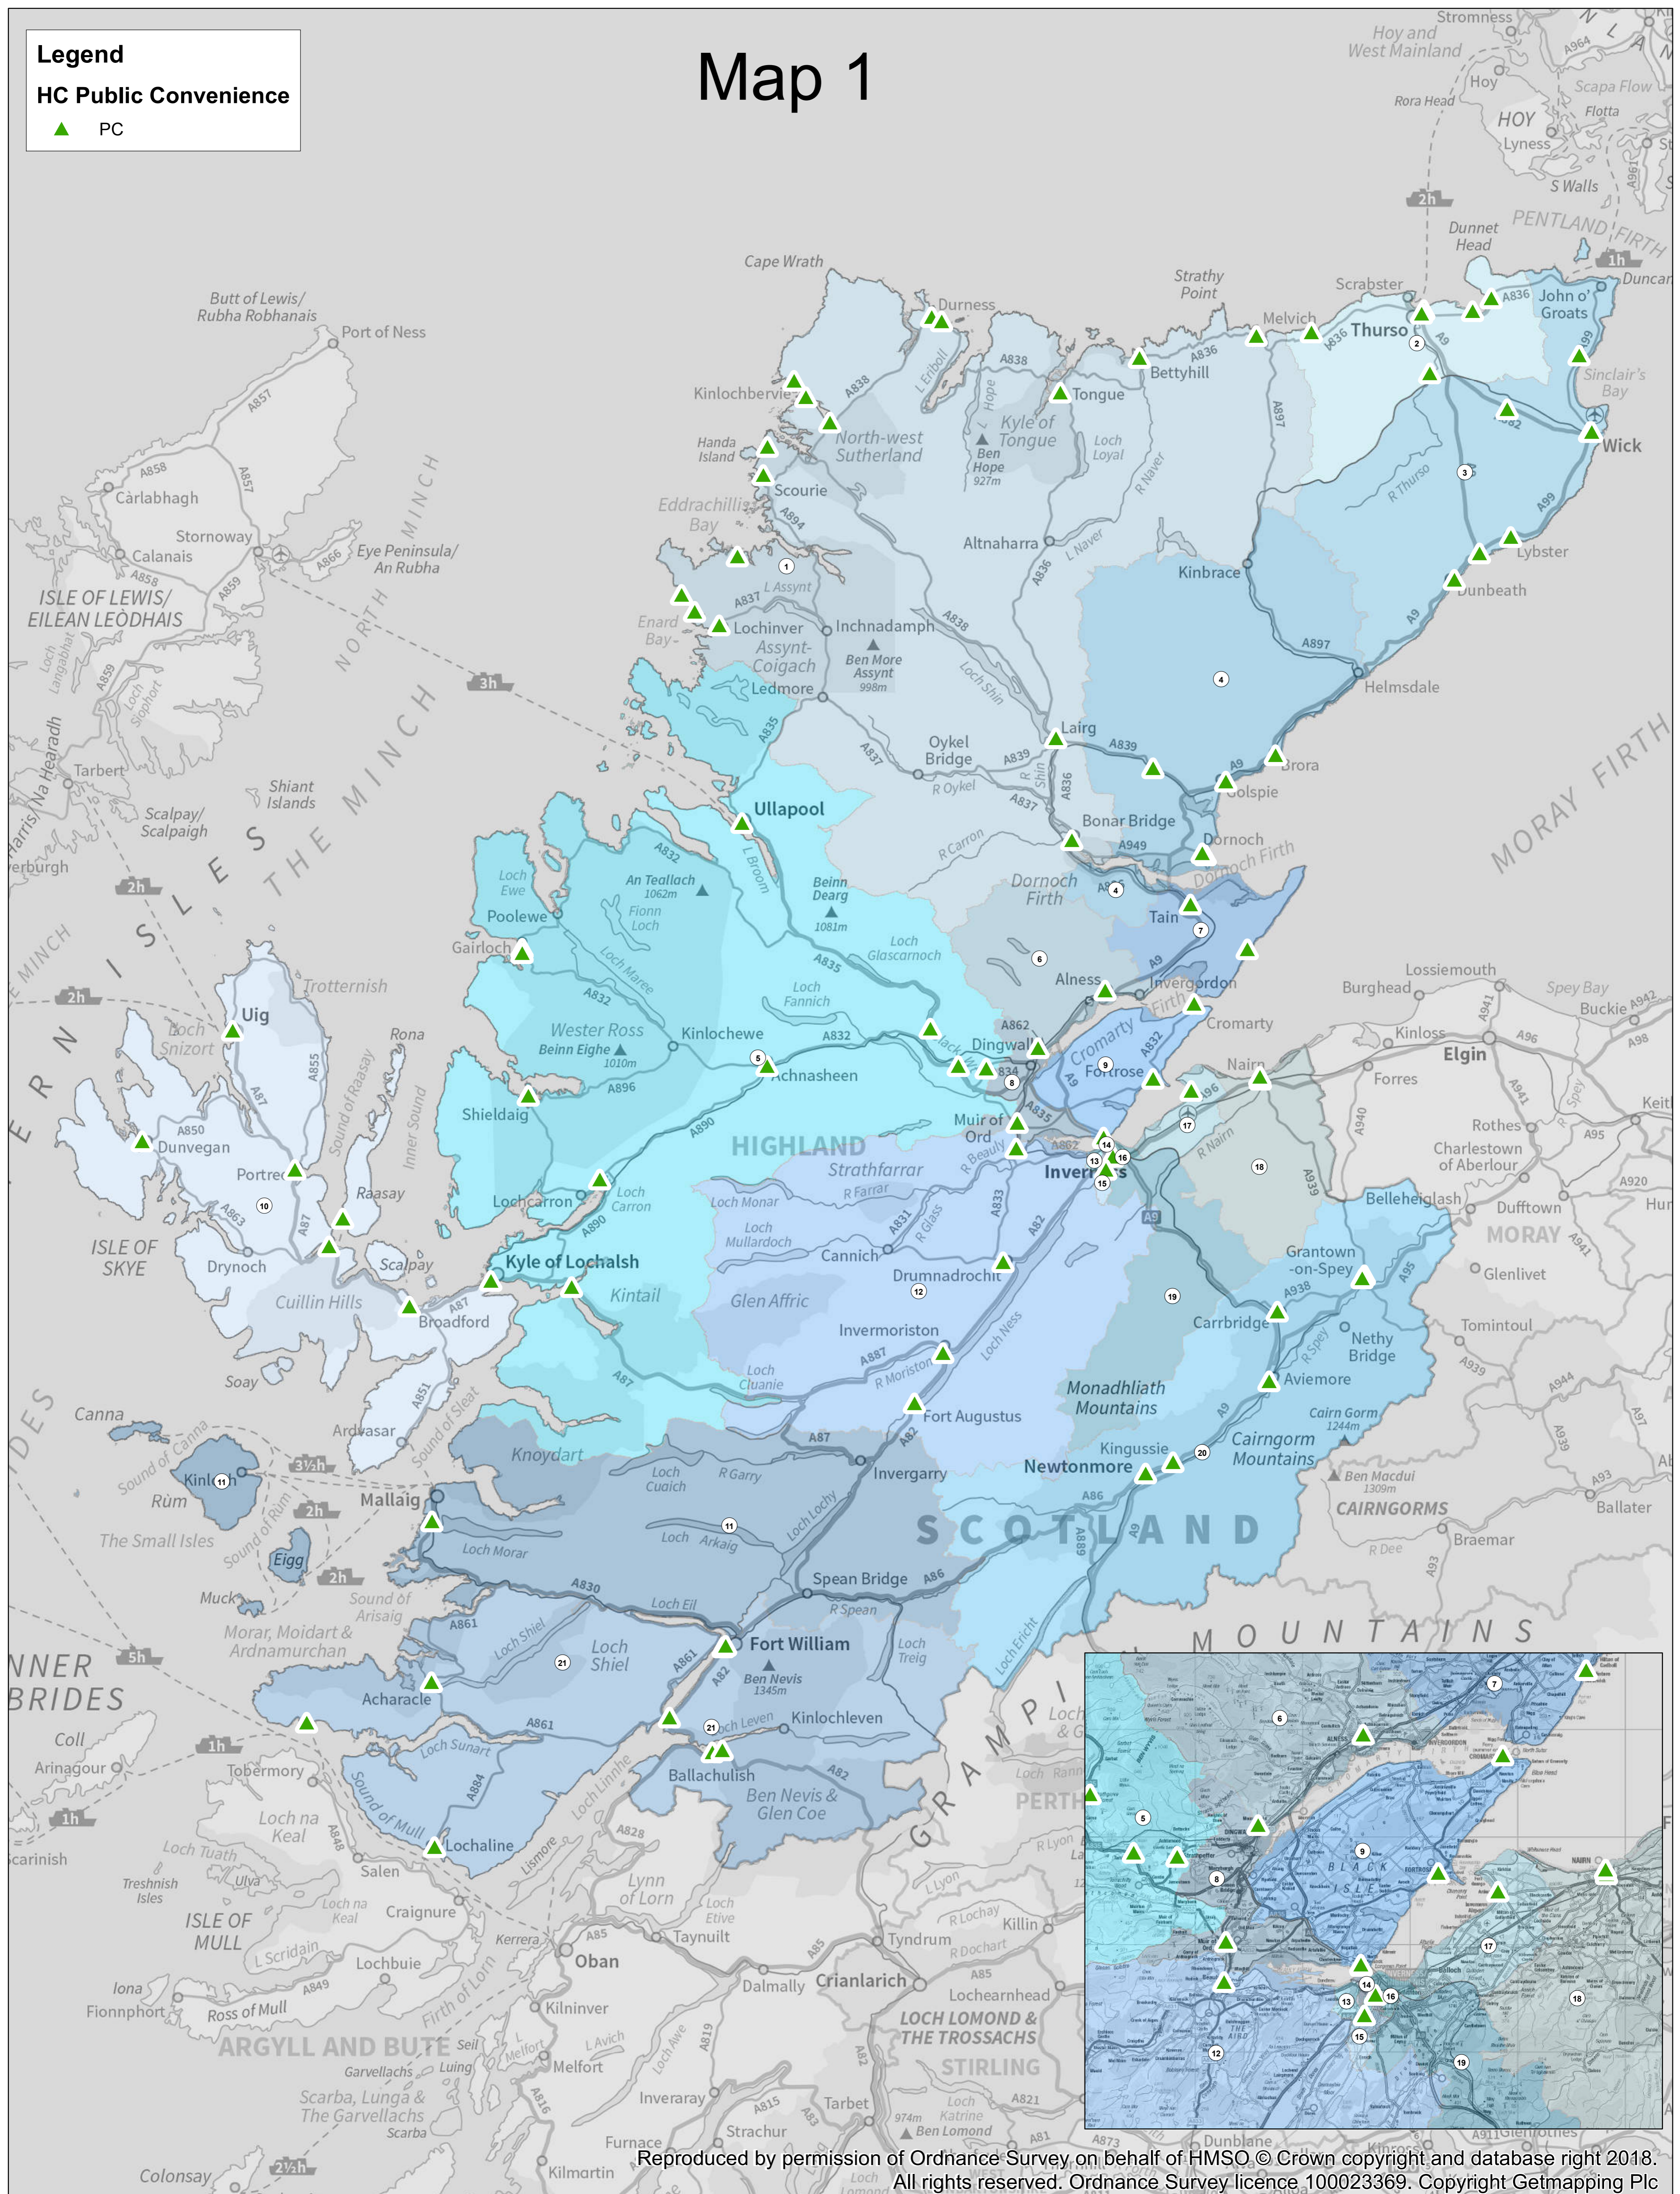

Legend

HC Public Convenience

Map 1

Reproduced by permission of Ordnance Survey on behalf of HMSO © Crown copyright and database right 2018. All rights reserved. Ordnance Survey licence 100023369. Copyright Getmapping Plc

All Highland Council Public Conveniences Operational Aug.2018

Coordinate System: British National Grid
Projection: Transverse Mercator
Datum: OSGB 1936
False Easting: 400,000.0000
False Northing: -100,000.0000
Central Meridian: -2.00000
Scale Factor: 0.9996
Latitude Of Origin: 49.0000
Units: Meter