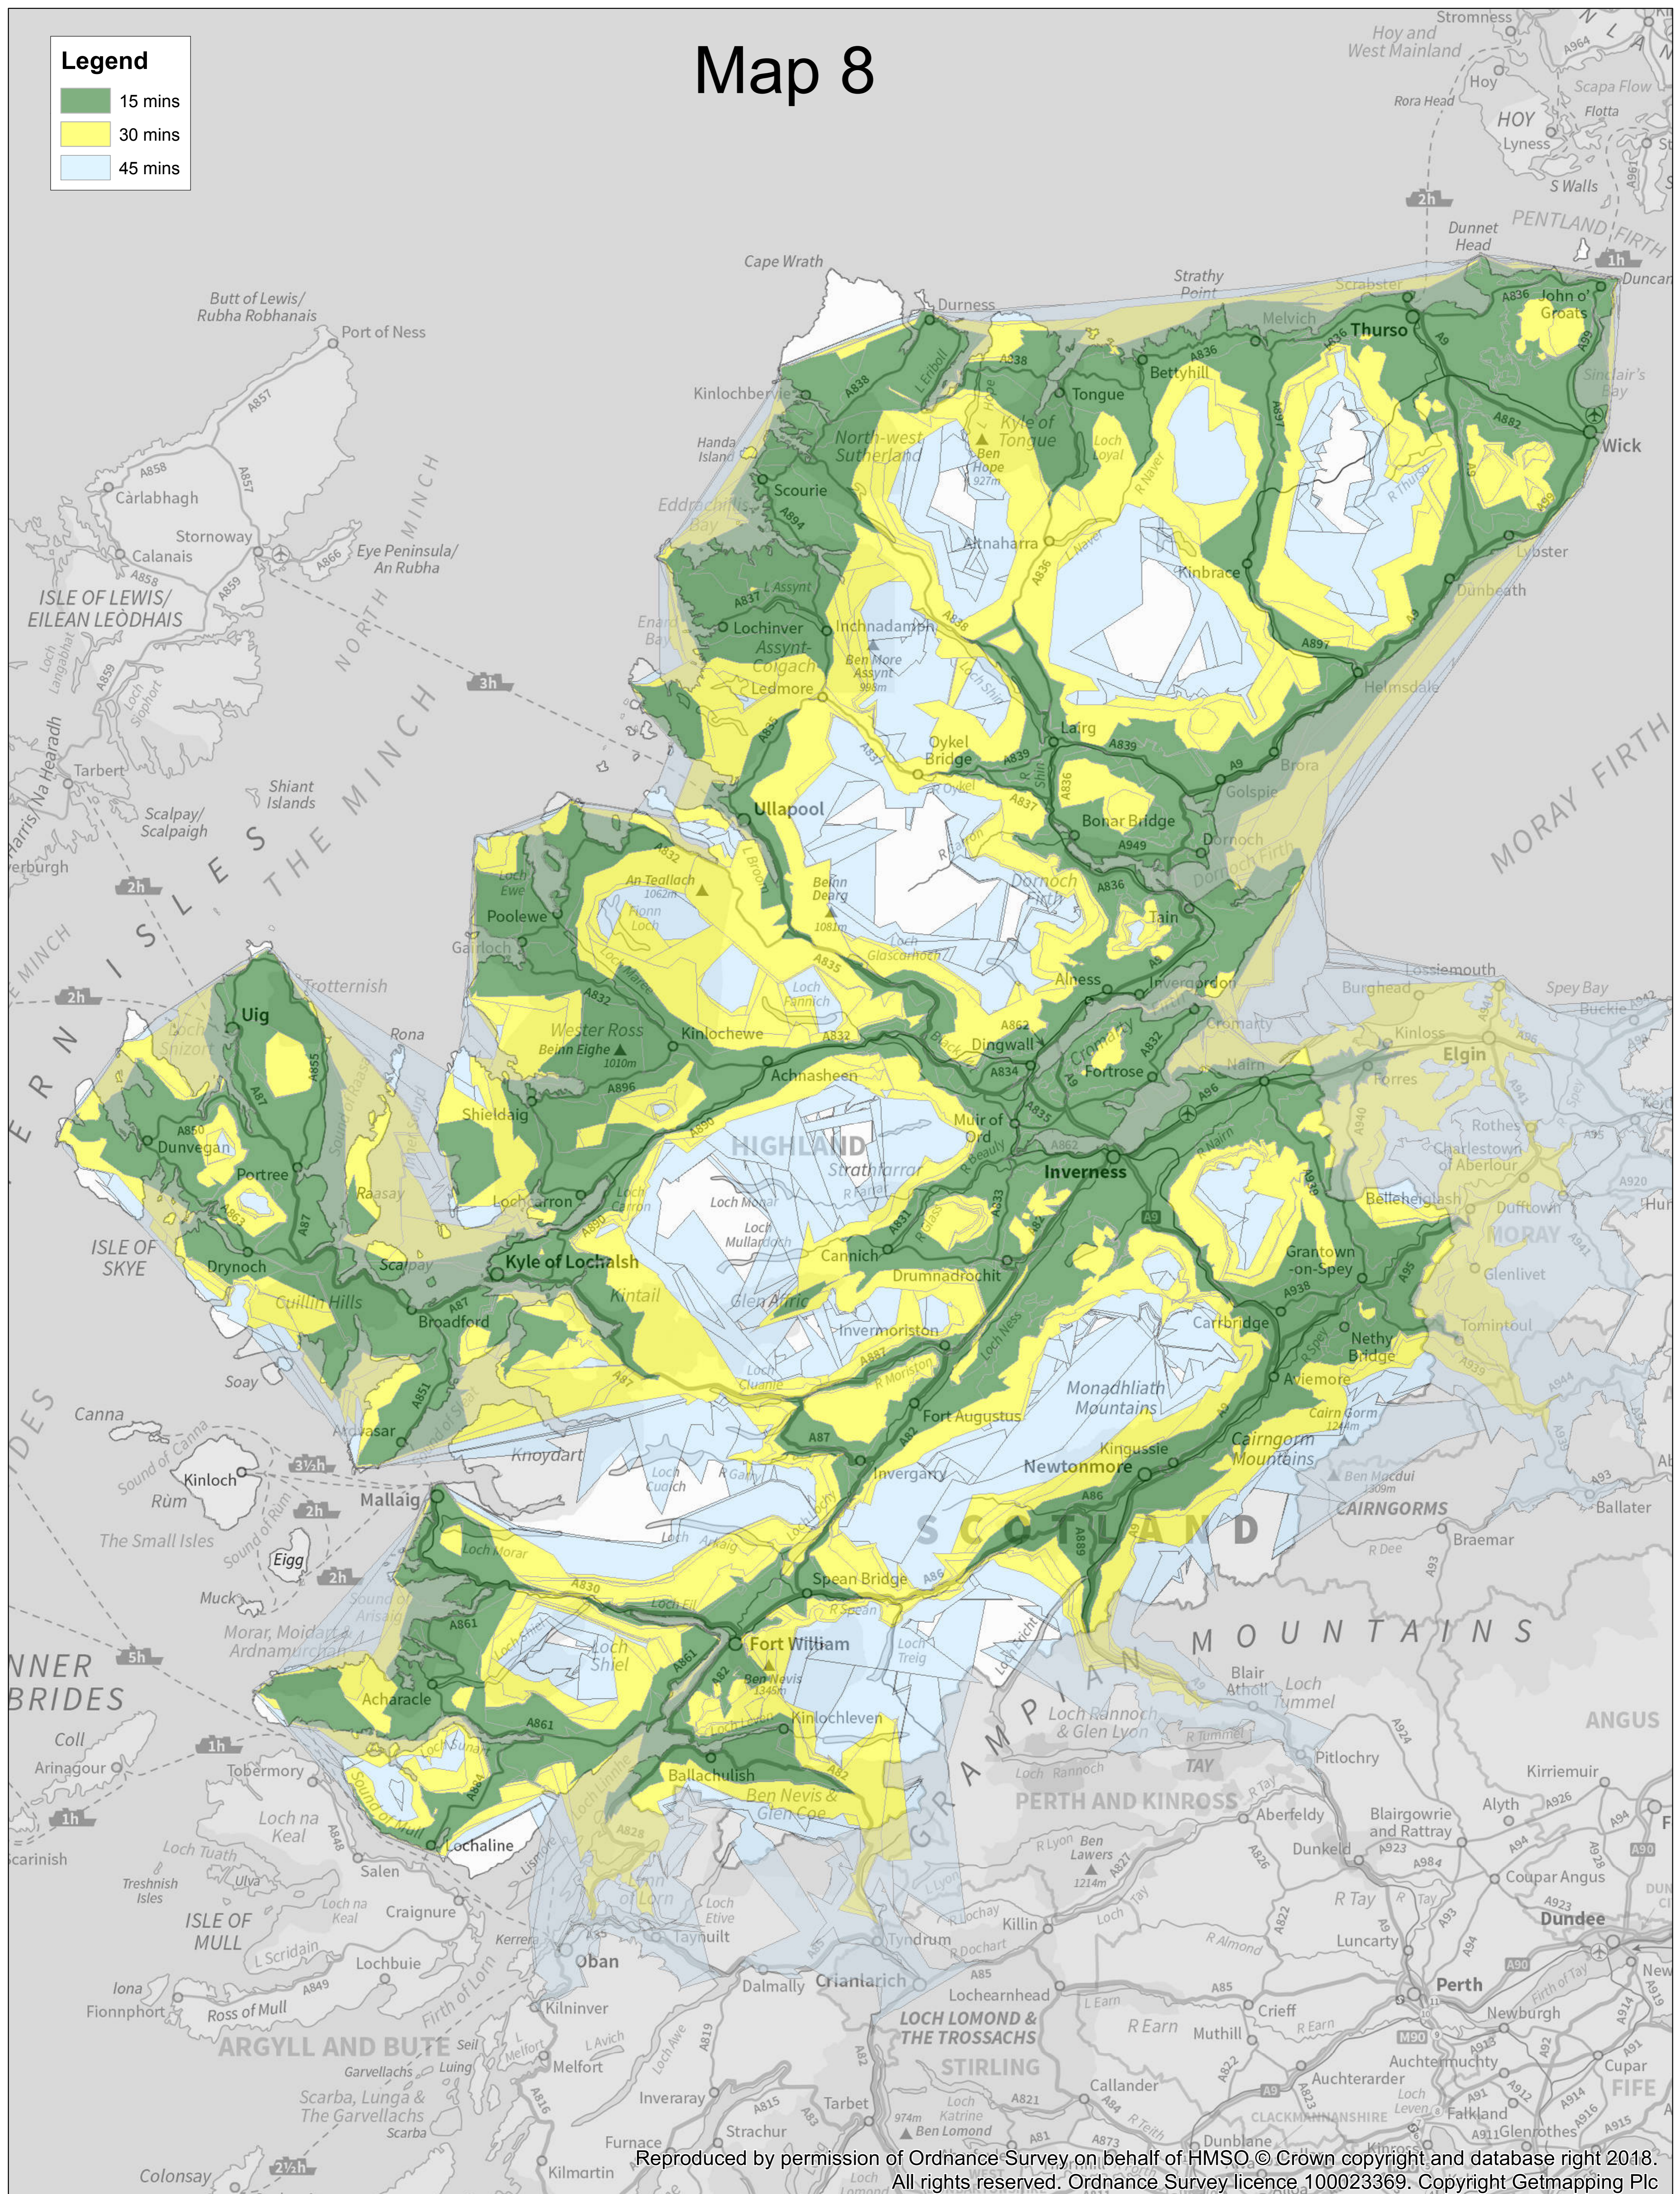

# Map 8

## Legend

Reproduced by permission of Ordnance Survey on behalf of HMSO. © Crown copyright and database right 2018. All rights reserved. Ordnance Survey licence 100023369. Copyright Getmapping Plc

**Car travel times**  
**191 facilities**  
**Operational Aug.2018**

Coordinate System: British National Grid  
 Projection: Transverse Mercator  
 Datum: OSGB 1936  
 False Easting: 400,000.0000  
 False Northing: -100,000.0000  
 Central Meridian: -2.00000  
 Scale Factor: 0.9996  
 Latitude Of Origin: 49.0000  
 Units: Meter