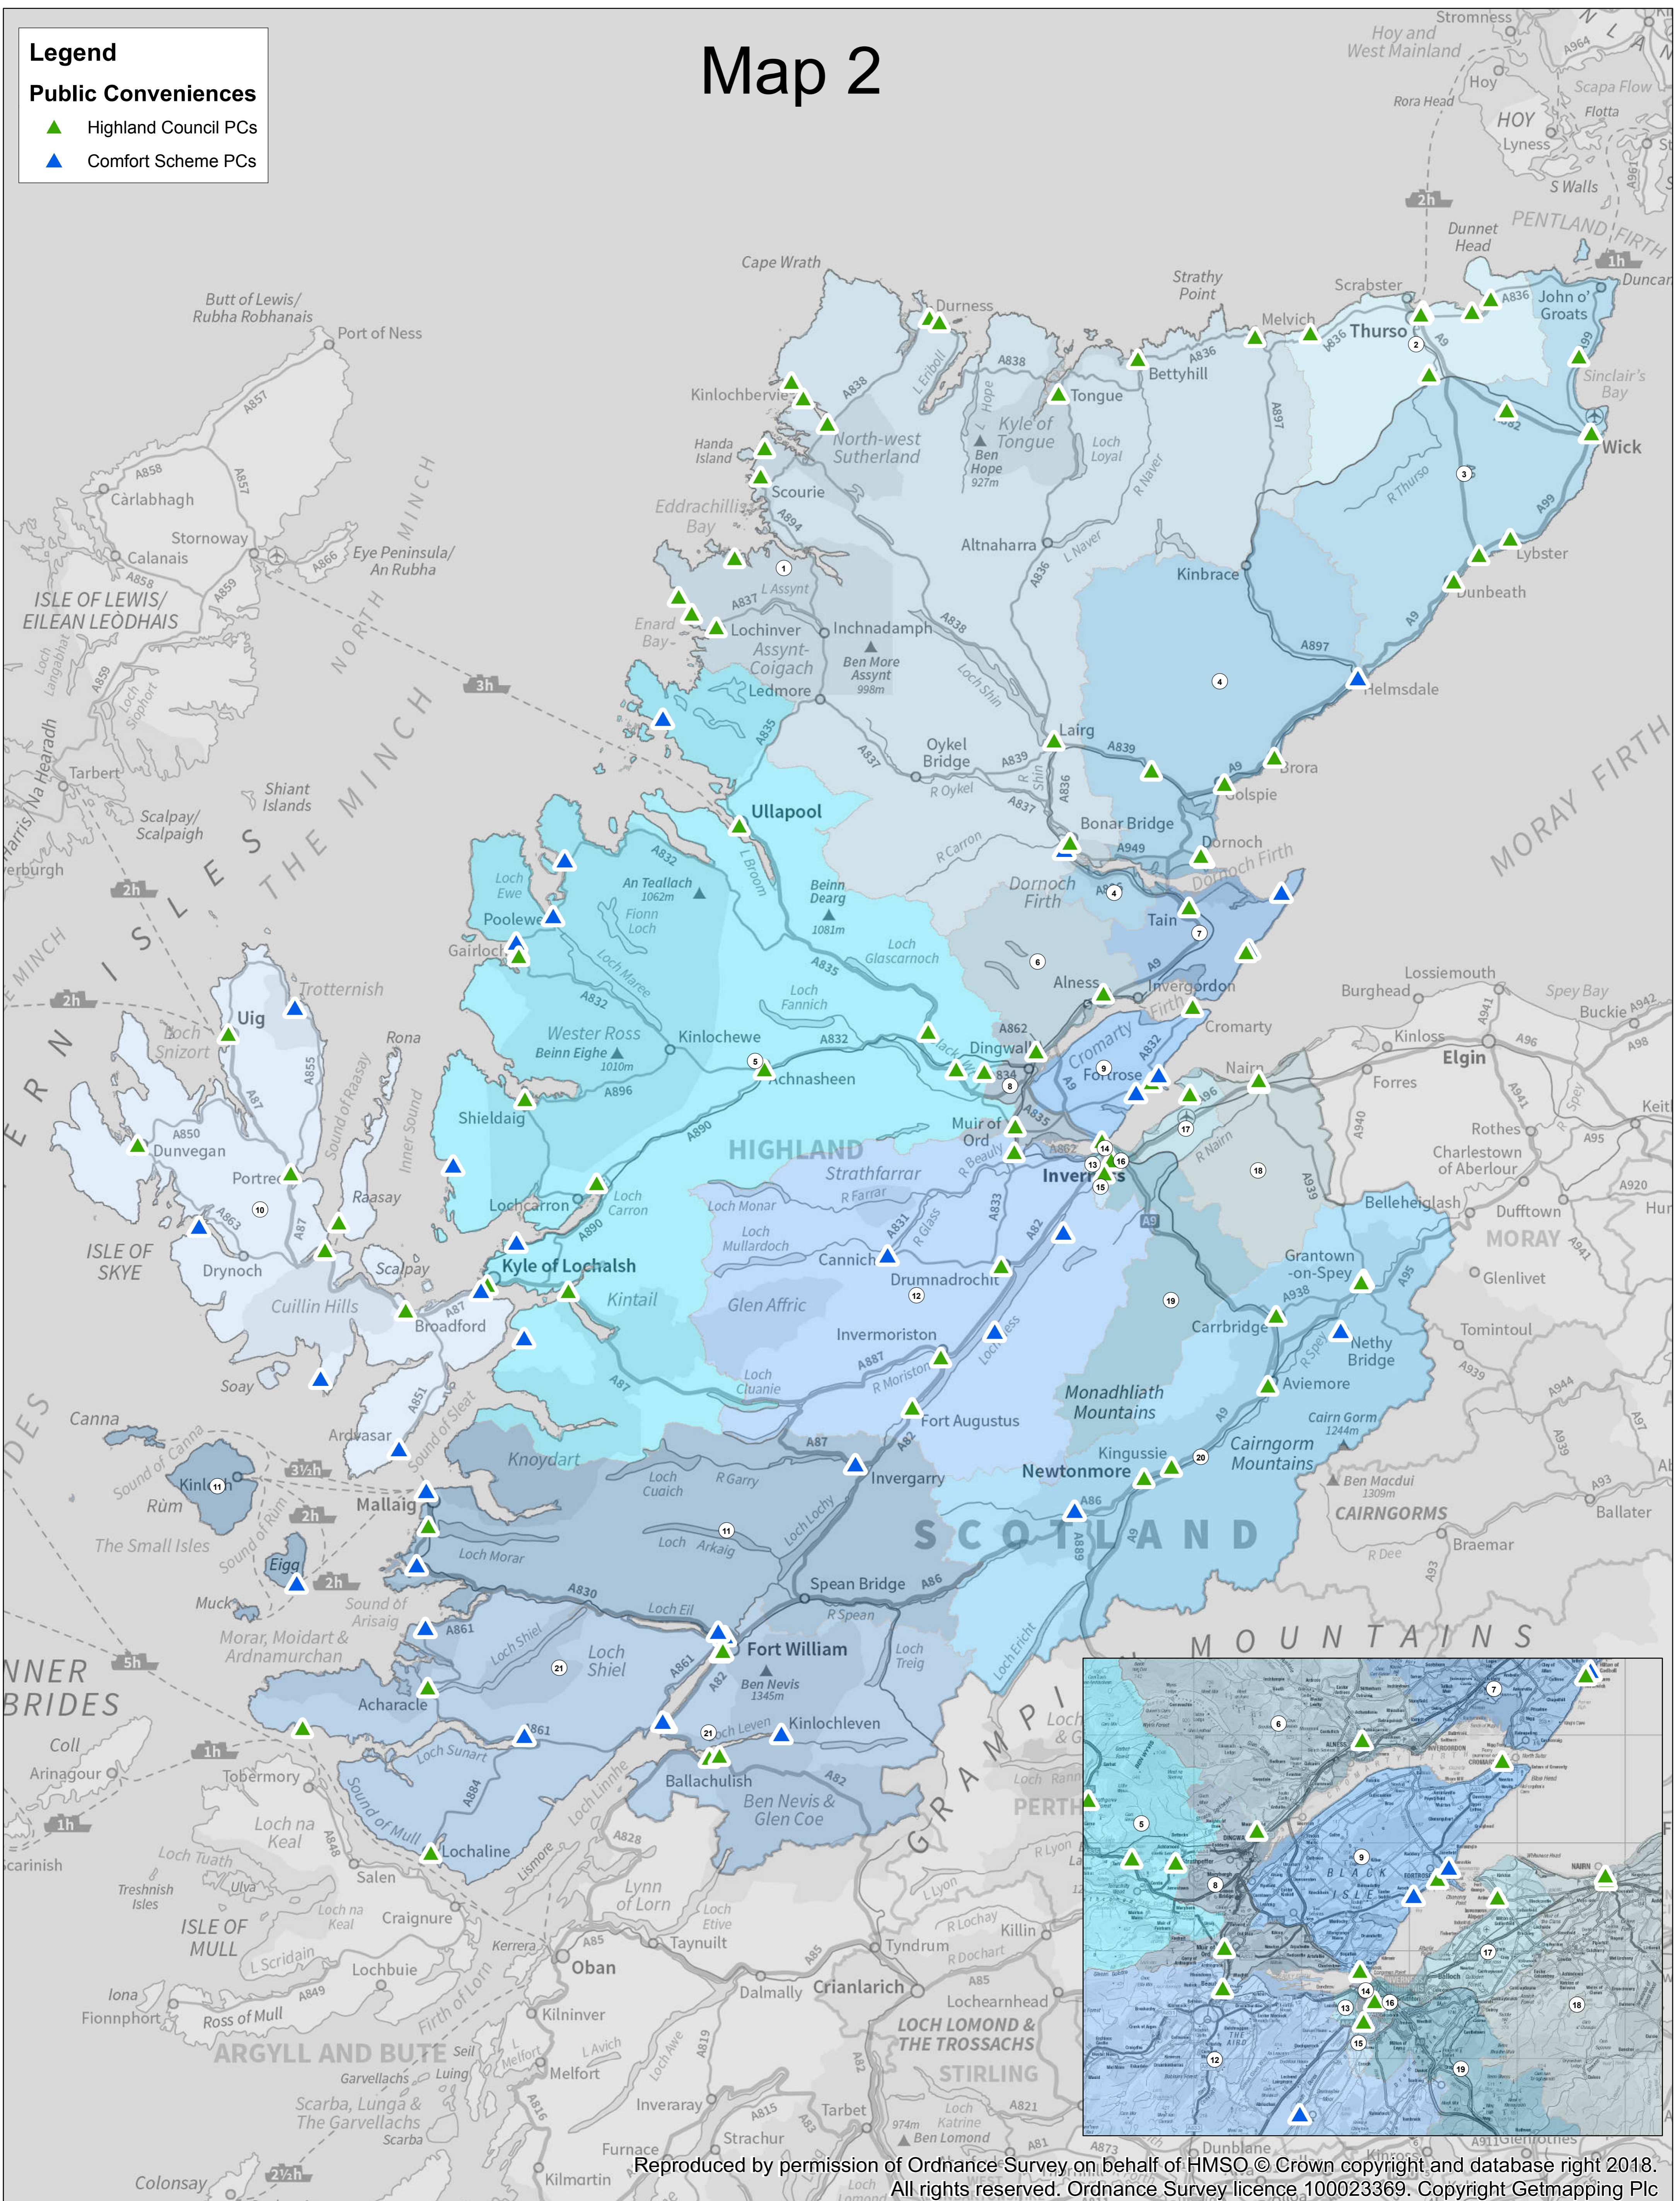

Map 2

Legend

Public Conveniences

- ▲ Highland Council PCs
- ▲ Comfort Scheme PCs

Reproduced by permission of Ordnance Survey on behalf of HMSO © Crown copyright and database right 2018. All rights reserved. Ordnance Survey licence 100023369. Copyright Getmapping Plc

All Highland Council Public Conveniences Operational and Comfort Schemes Aug.2018

Coordinate System: British National Grid
Projection: Transverse Mercator
Datum: OSGB 1936
False Easting: 400,000.0000
False Northing: -100,000.0000
Central Meridian: -2.0000
Scale Factor: 0.9996
Latitude Of Origin: 49.0000
Units: Meter

0 7,000 14,000 28,000 42,000 56,000 Meters

1:425,000

Ref: 004/NB
Date: 23/08/2018