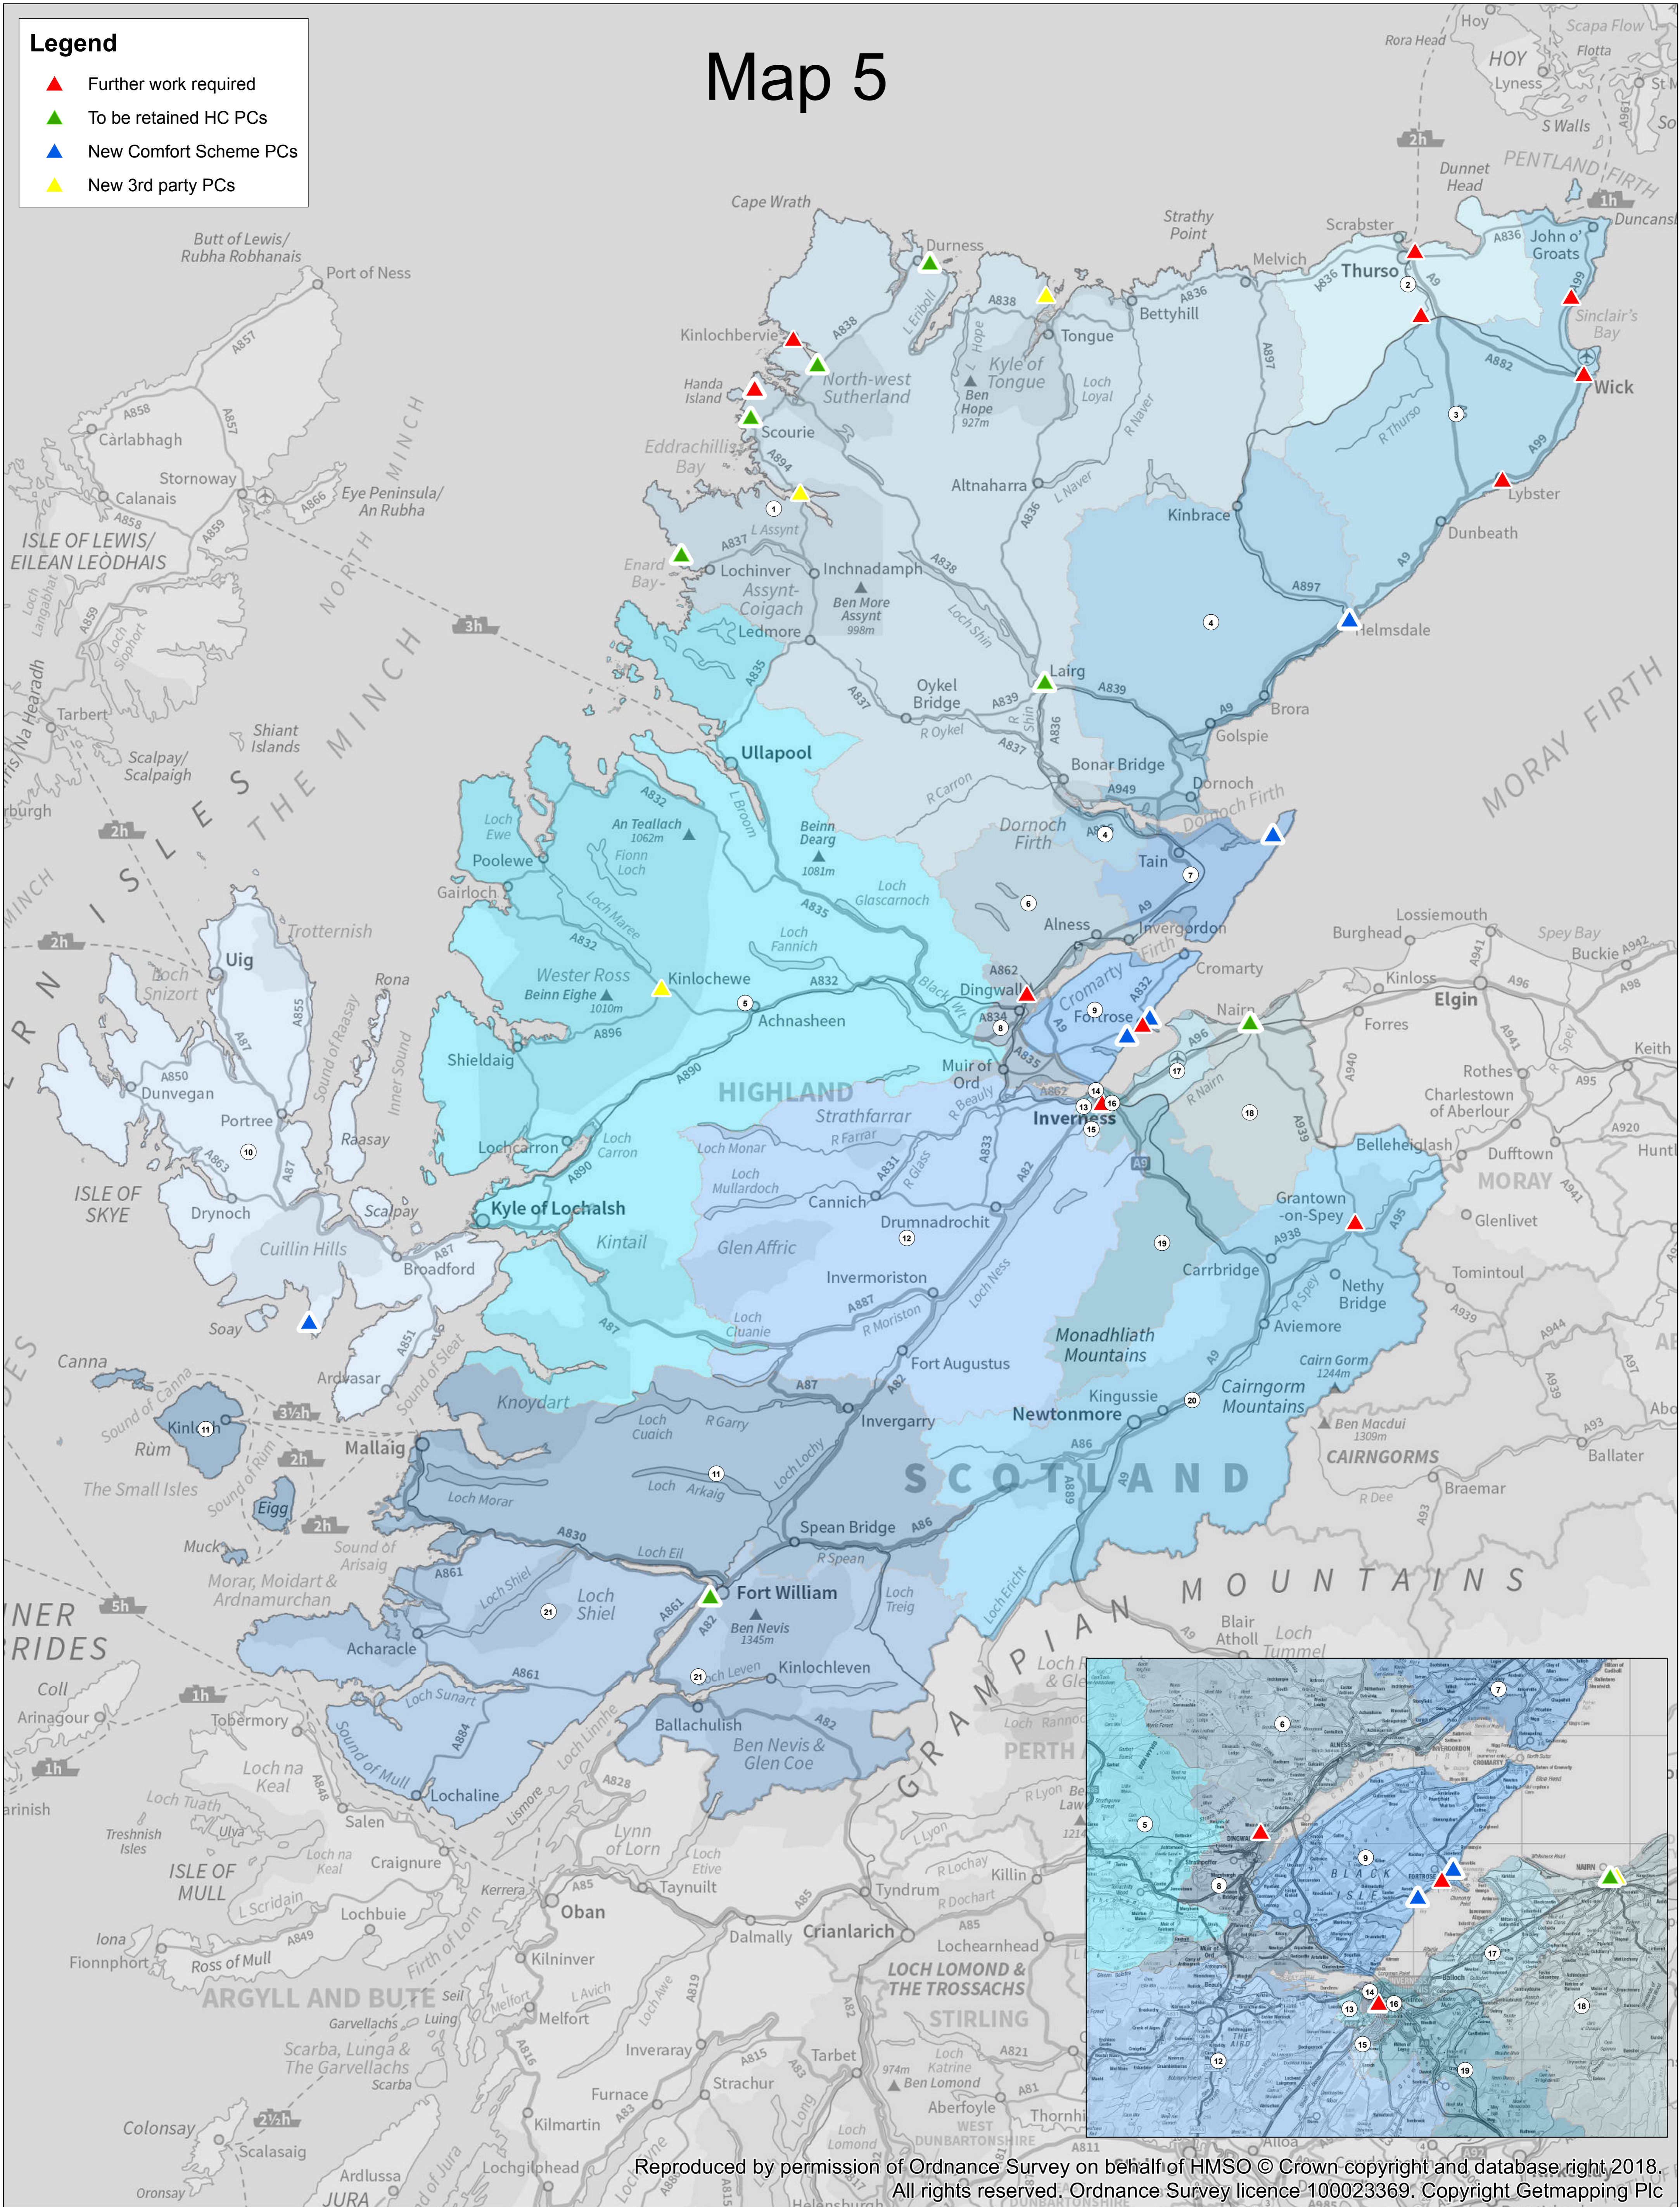

# Map 5

Reproduced by permission of Ordnance Survey on behalf of HMSO © Crown copyright and database right, 2018. All rights reserved. Ordnance Survey licence 100023369. Copyright Getmapping Plc

**Under review results  
Public Conveniences  
Operational Aug.2018**

Coordinate System: British National Grid  
Projection: Transverse Mercator  
Datum: OSGB 1936  
False Easting: 400,000.0000  
False Northing: -100,000.0000  
Central Meridian: -2.0000  
Scale Factor: 0.9996  
Latitude Of Origin: 49.0000  
Units: Meter

0 7,000 14,000 28,000 42,000 56,000 Meters

Ref: 004/NB  
Date: 23/08/2018

1:425,000