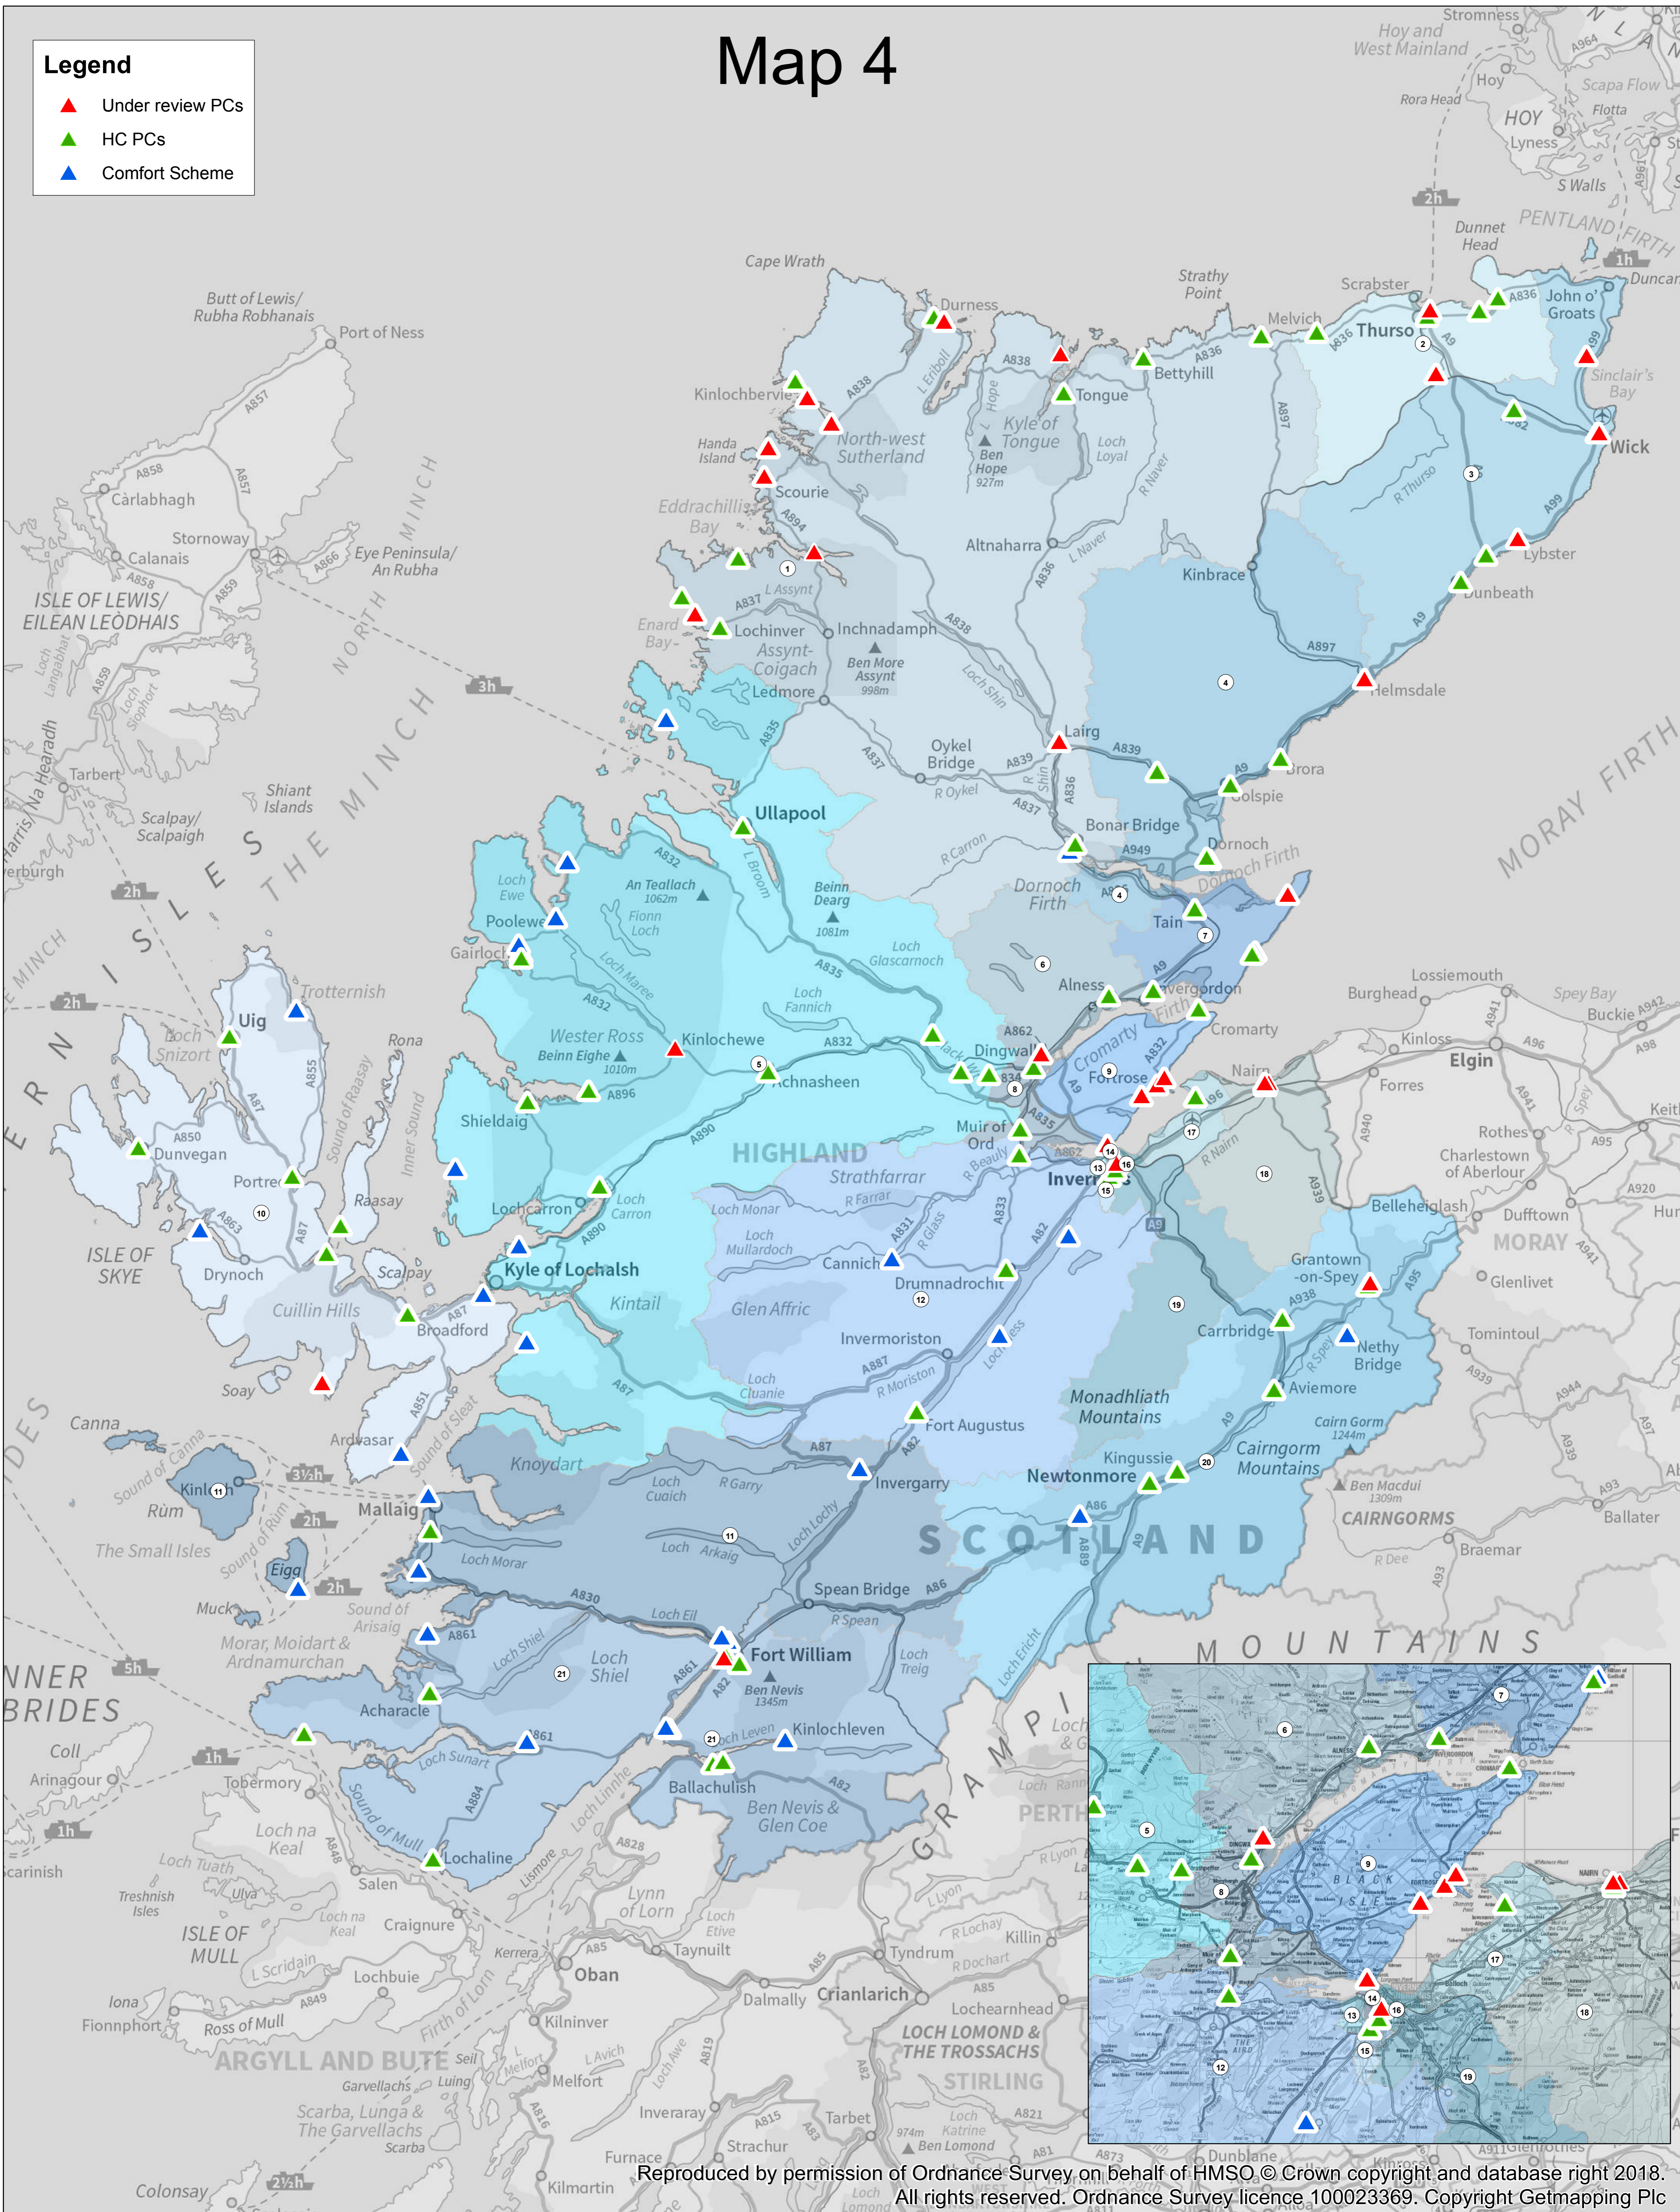

# Map 4

**Legend**

- ▲ Under review PCs
- ▲ HC PCs
- ▲ Comfort Scheme

Reproduced by permission of Ordnance Survey on behalf of HMSO © Crown copyright and database right 2018. All rights reserved. Ordnance Survey licence 100023369. Copyright Getmapping Plc

**Under Review  
Public Conveniences  
Operational Aug.2018**

Coordinate System: British National Grid  
Projection: Transverse Mercator  
Datum: OSGB 1936  
False Easting: 400,000.0000  
False Northing: -100,000.0000  
Central Meridian: -2.00000  
Scale Factor: 0.99996  
Latitude Of Origin: 49.00000  
Units: Meter

0 7,000 14,000 28,000 42,000 56,000 Meters

1:425,000

Ref: 004/NB  
Date: 23/08/2018