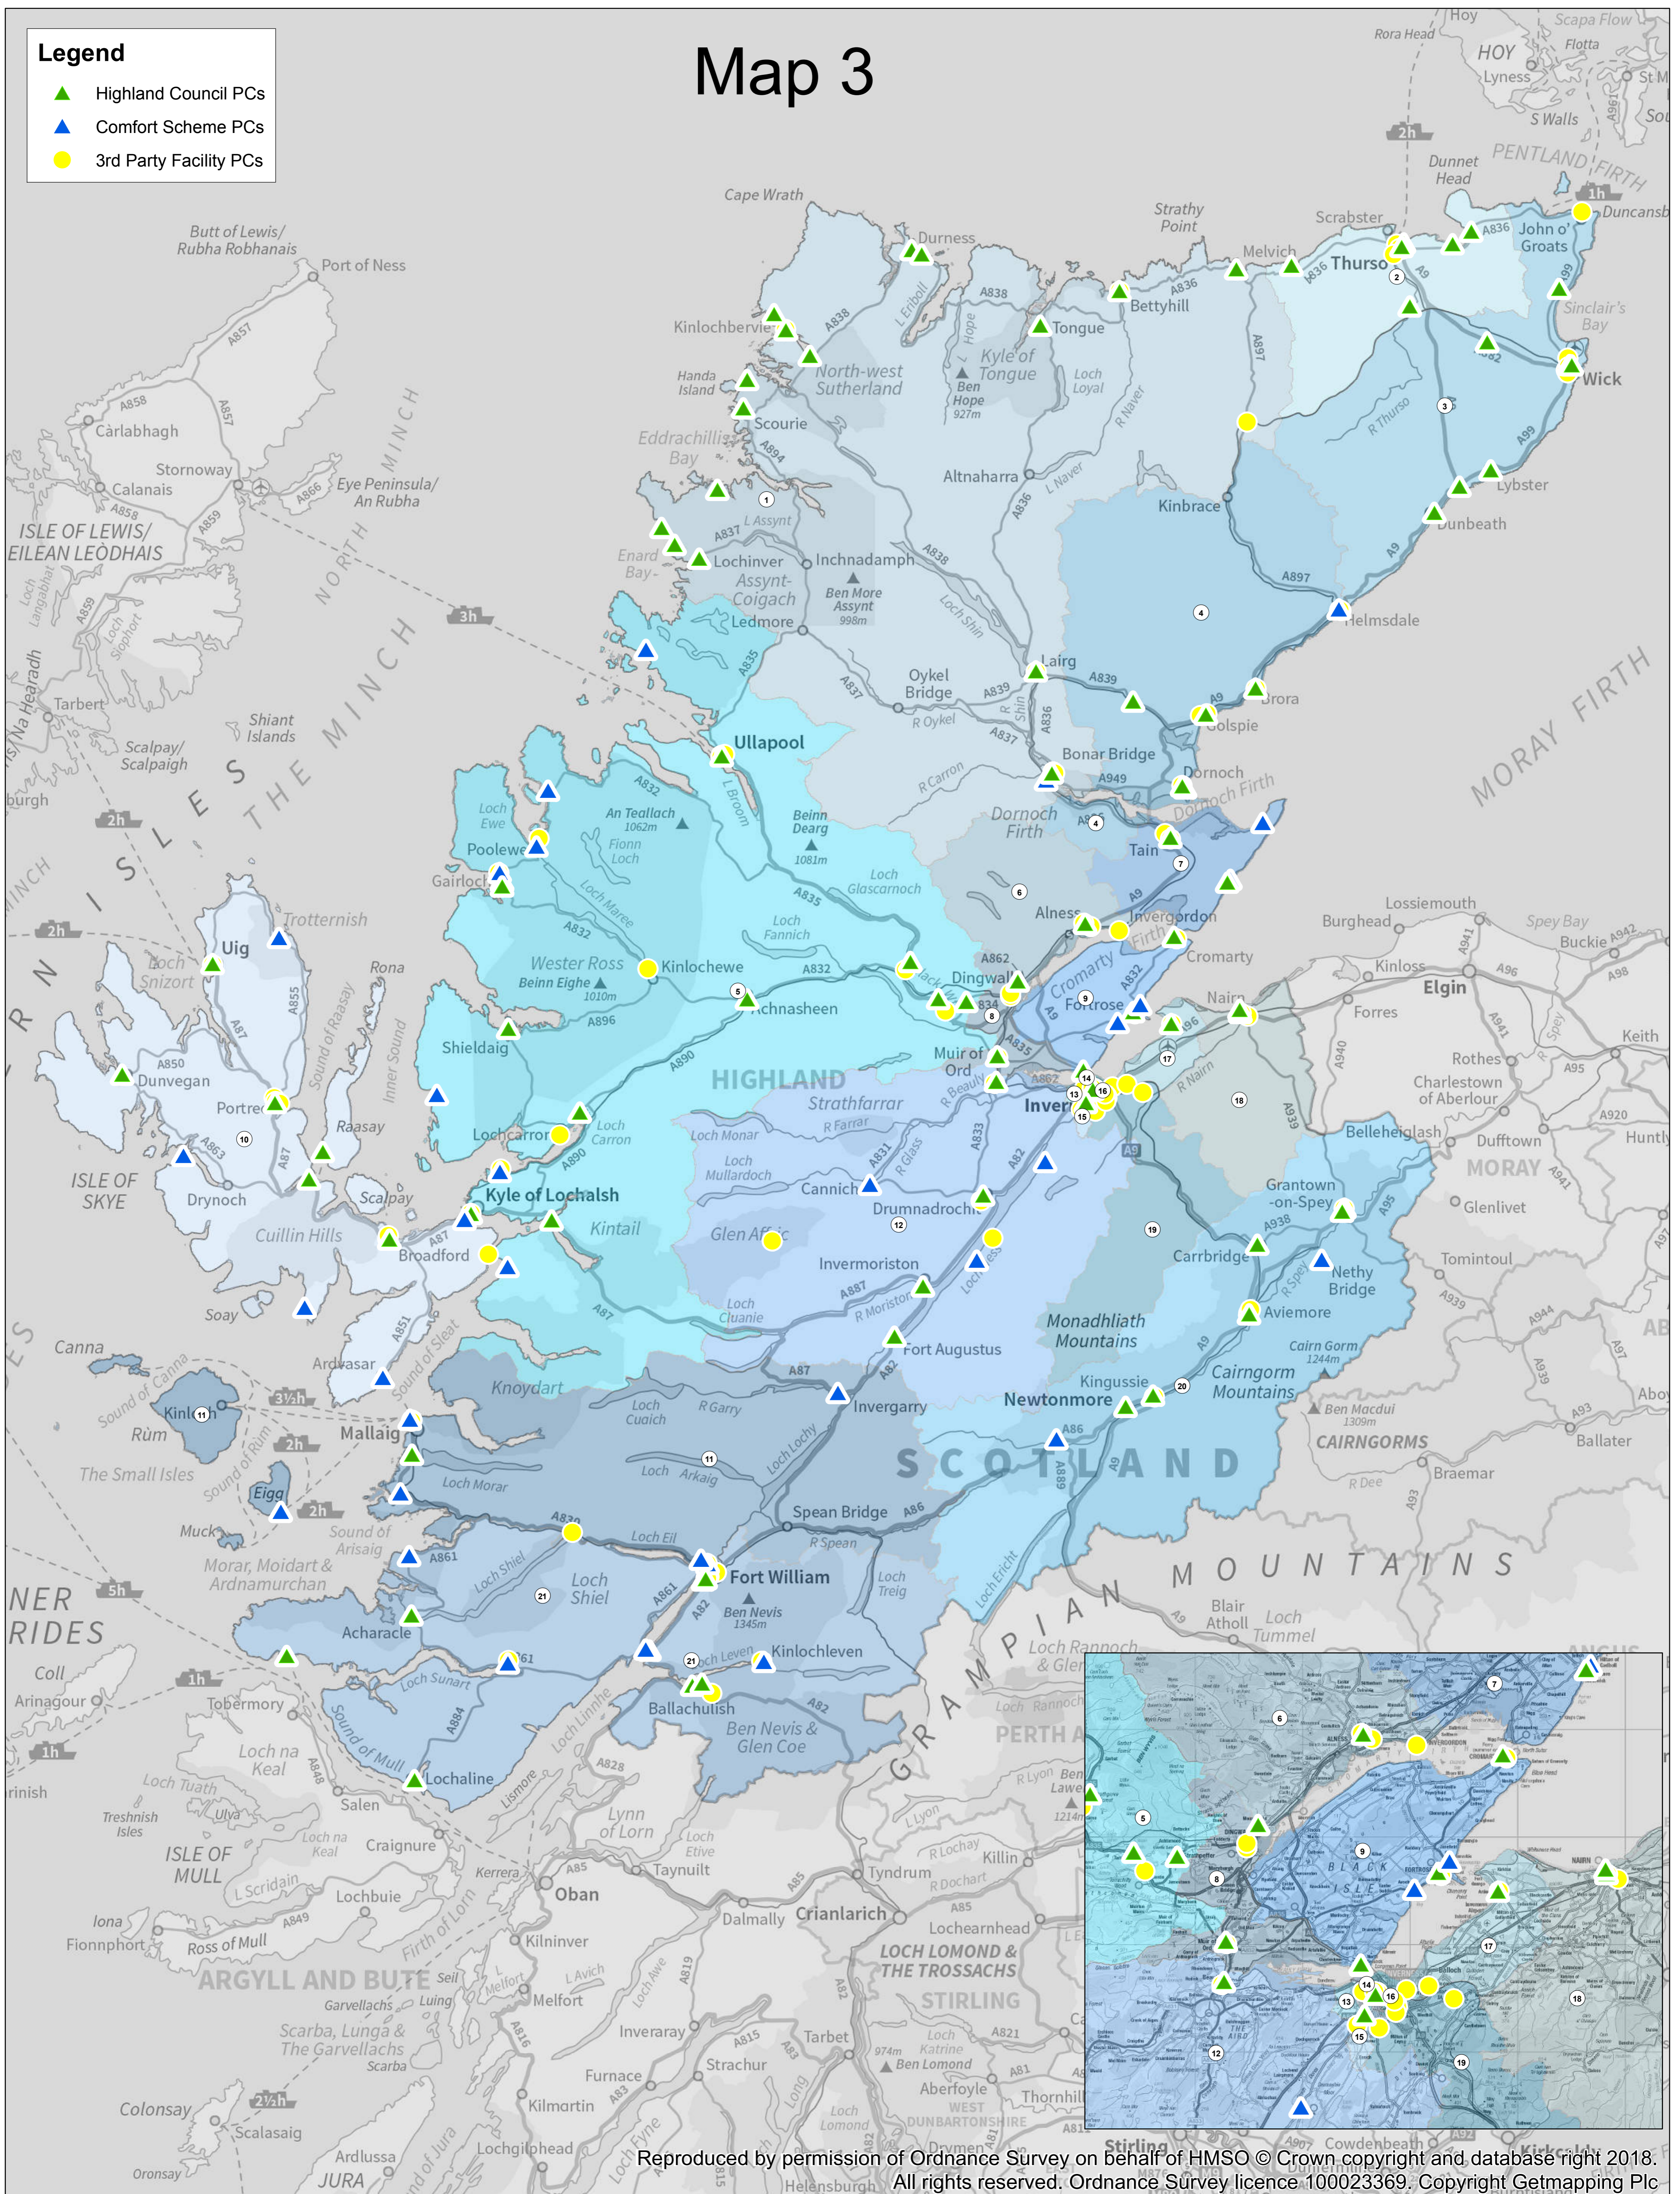

Legend

- ▲ Highland Council PCs
- ▲ Comfort Scheme PCs
- 3rd Party Facility PCs

Map 3

Reproduced by permission of Ordnance Survey on behalf of HMSO © Crown copyright and database right 2018. All rights reserved. Ordnance Survey licence 100023369. Copyright Getmapping Plc

All Public Conveniences Across Highland Region Aug.2018

Coordinate System: British National Grid
 Projection: Transverse Mercator
 Datum: OSGB 1936
 False Easting: 400,000.0000
 False Northing: -100,000.0000
 Central Meridian: -2.0000
 Scale Factor: 0.9996
 Latitude Of Origin: 49.0000
 Units: Meter