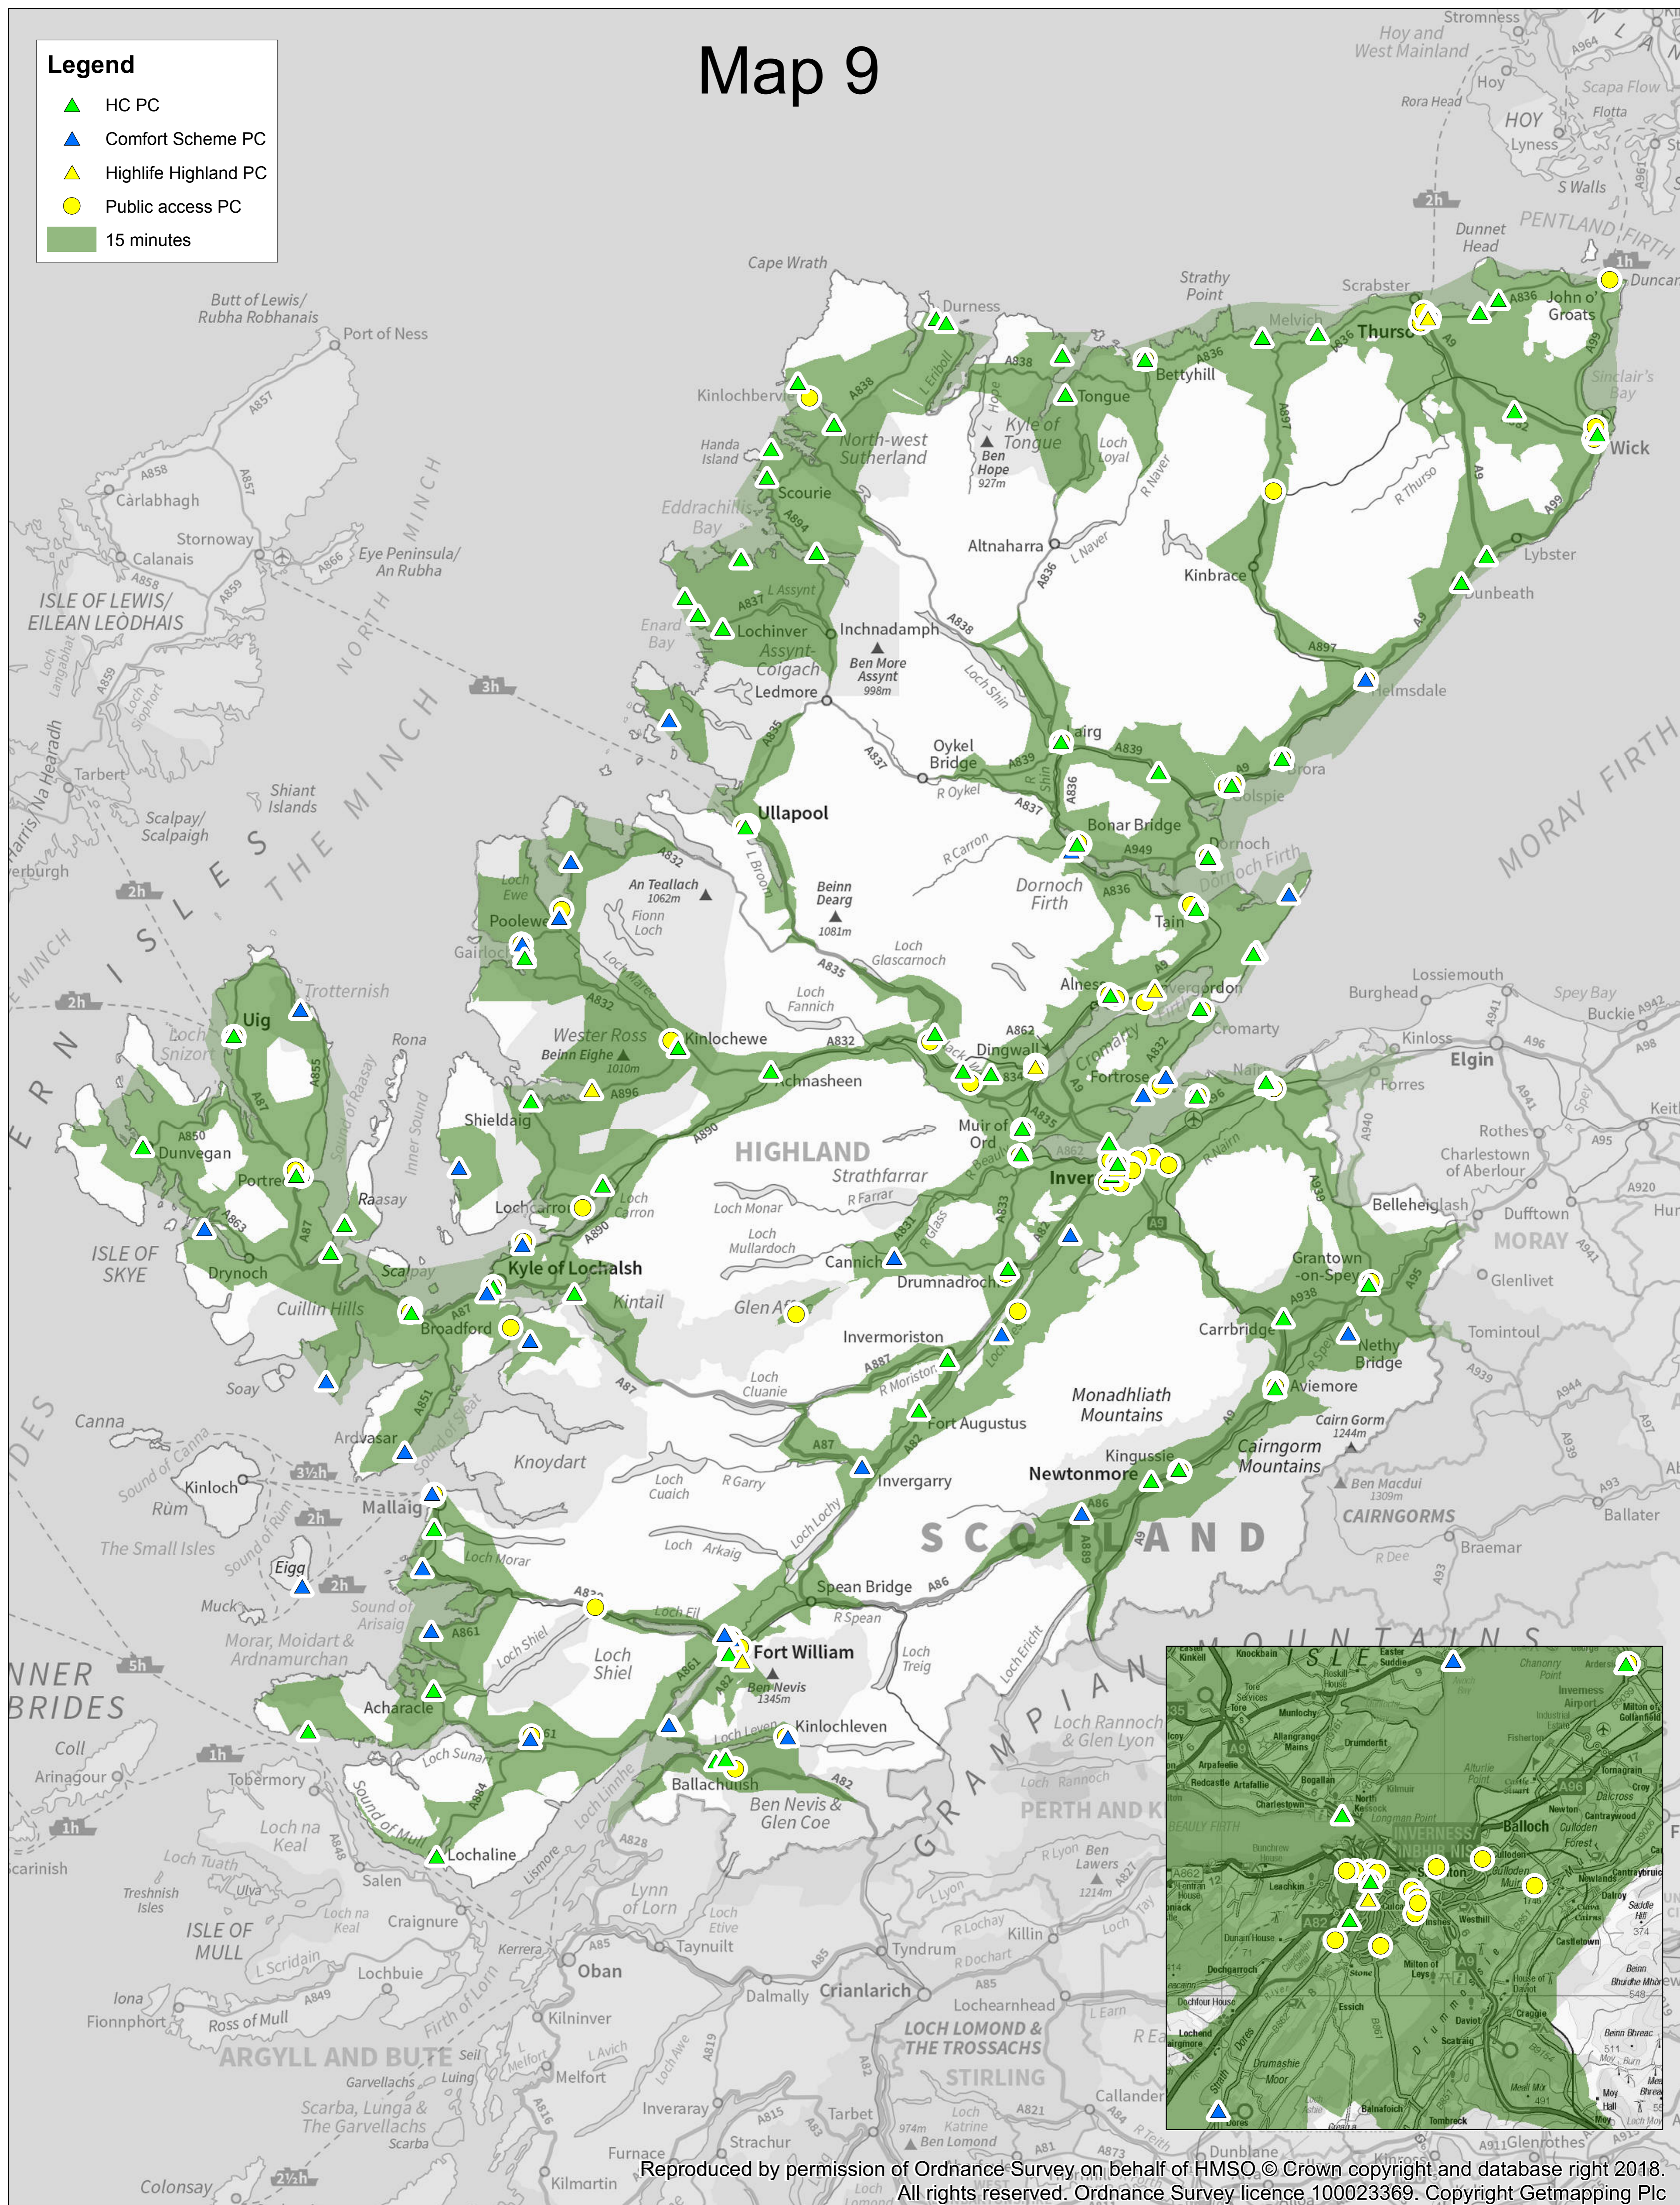

Map 9

Legend

- ▲ HC PC
- ▲ Comfort Scheme PC
- ▲ Highlife Highland PC
- Public access PC
- 15 minutes

Reproduced by permission of Ordnance Survey on behalf of HMSO. © Crown copyright and database right 2018. All rights reserved. Ordnance Survey licence 100023369. Copyright Getmapping Plc

**15 minute car travel
with 201 facilities
highland network**

Coordinate System: British National Grid
Projection: Transverse Mercator
Datum: OSGB 1936
False Easting: 400,000.0000
False Northing: -100,000.0000
Central Meridian: -2.00000
Scale Factor: 0.9996
Latitude Of Origin: 49.0000
Units: Meter

Ref: 004/NB
Date: 23/08/2018

1:425,000