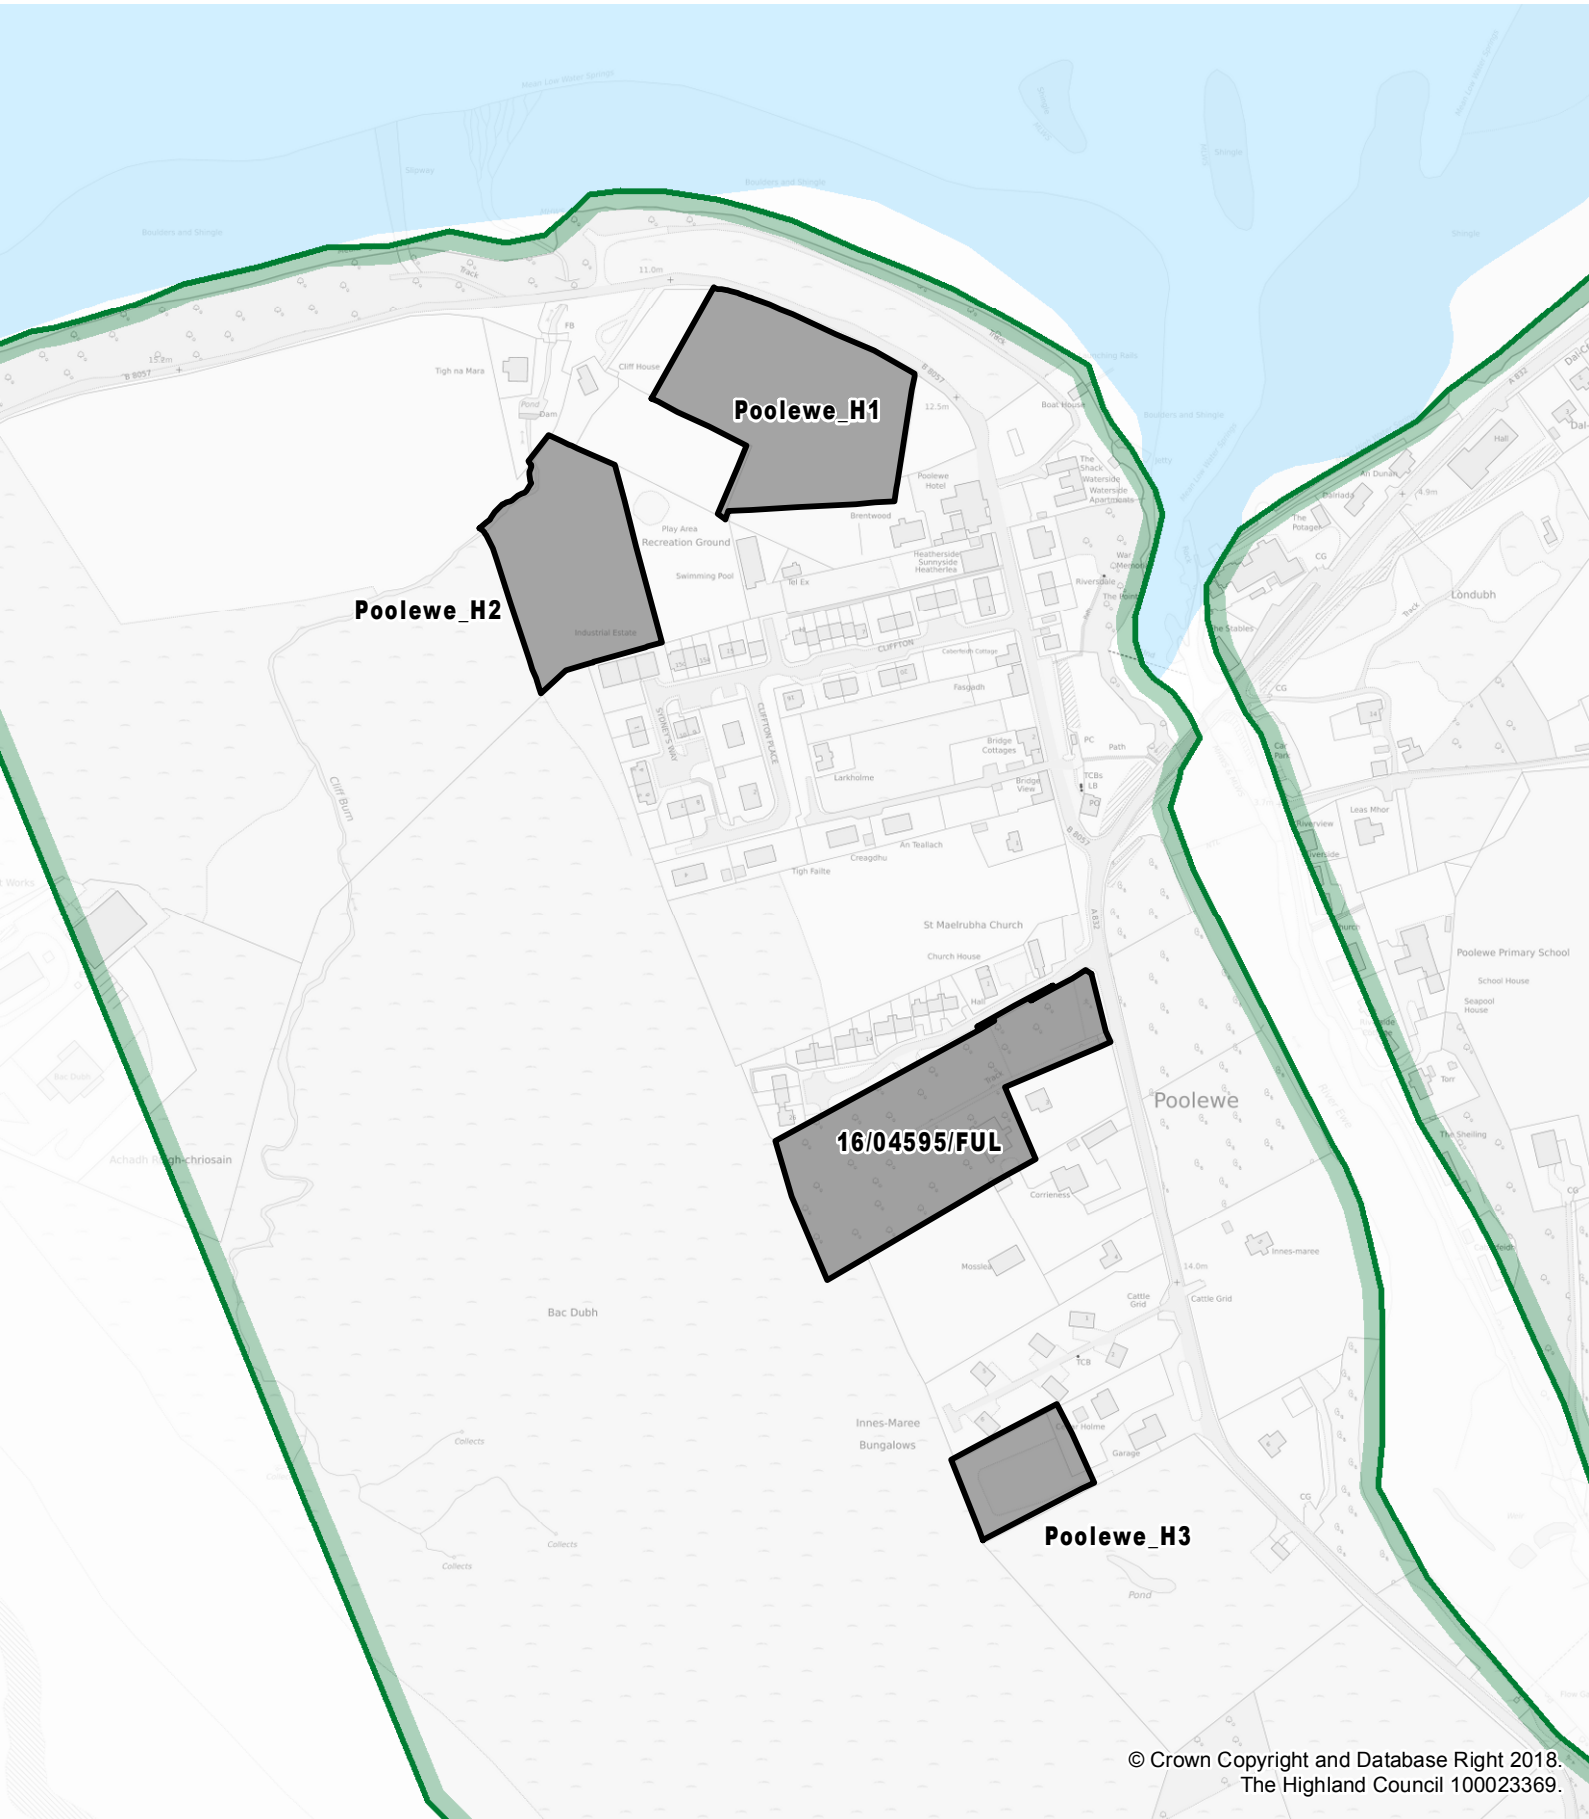

Housing Land Audit 2018

Settlement Zone: POOLEWE

© Crown Copyright and Database Right 2018.
The Highland Council 100023369.

-  Settlement Zone
-  Local Plan SDA
-  Housing Land Allocation

Settlement Zone	POOLEWE
-----------------	---------

HLA Site Ref	LDP Allocation Capacity	Remaining Capacity	Effective Supply 2018-2022	Programming 2023-27	Programming 2028-33	Remaining Planning Permissions
LP						
Poolewe_H1	5	8	8	0	0	8
Poolewe_H2	7	7	0	0	0	0
Poolewe_H3	2	2	0	0	2	0
WF						
16/04595/FUL	0	4	4	0	0	4
Grand Total	14	21	12	0	2	12