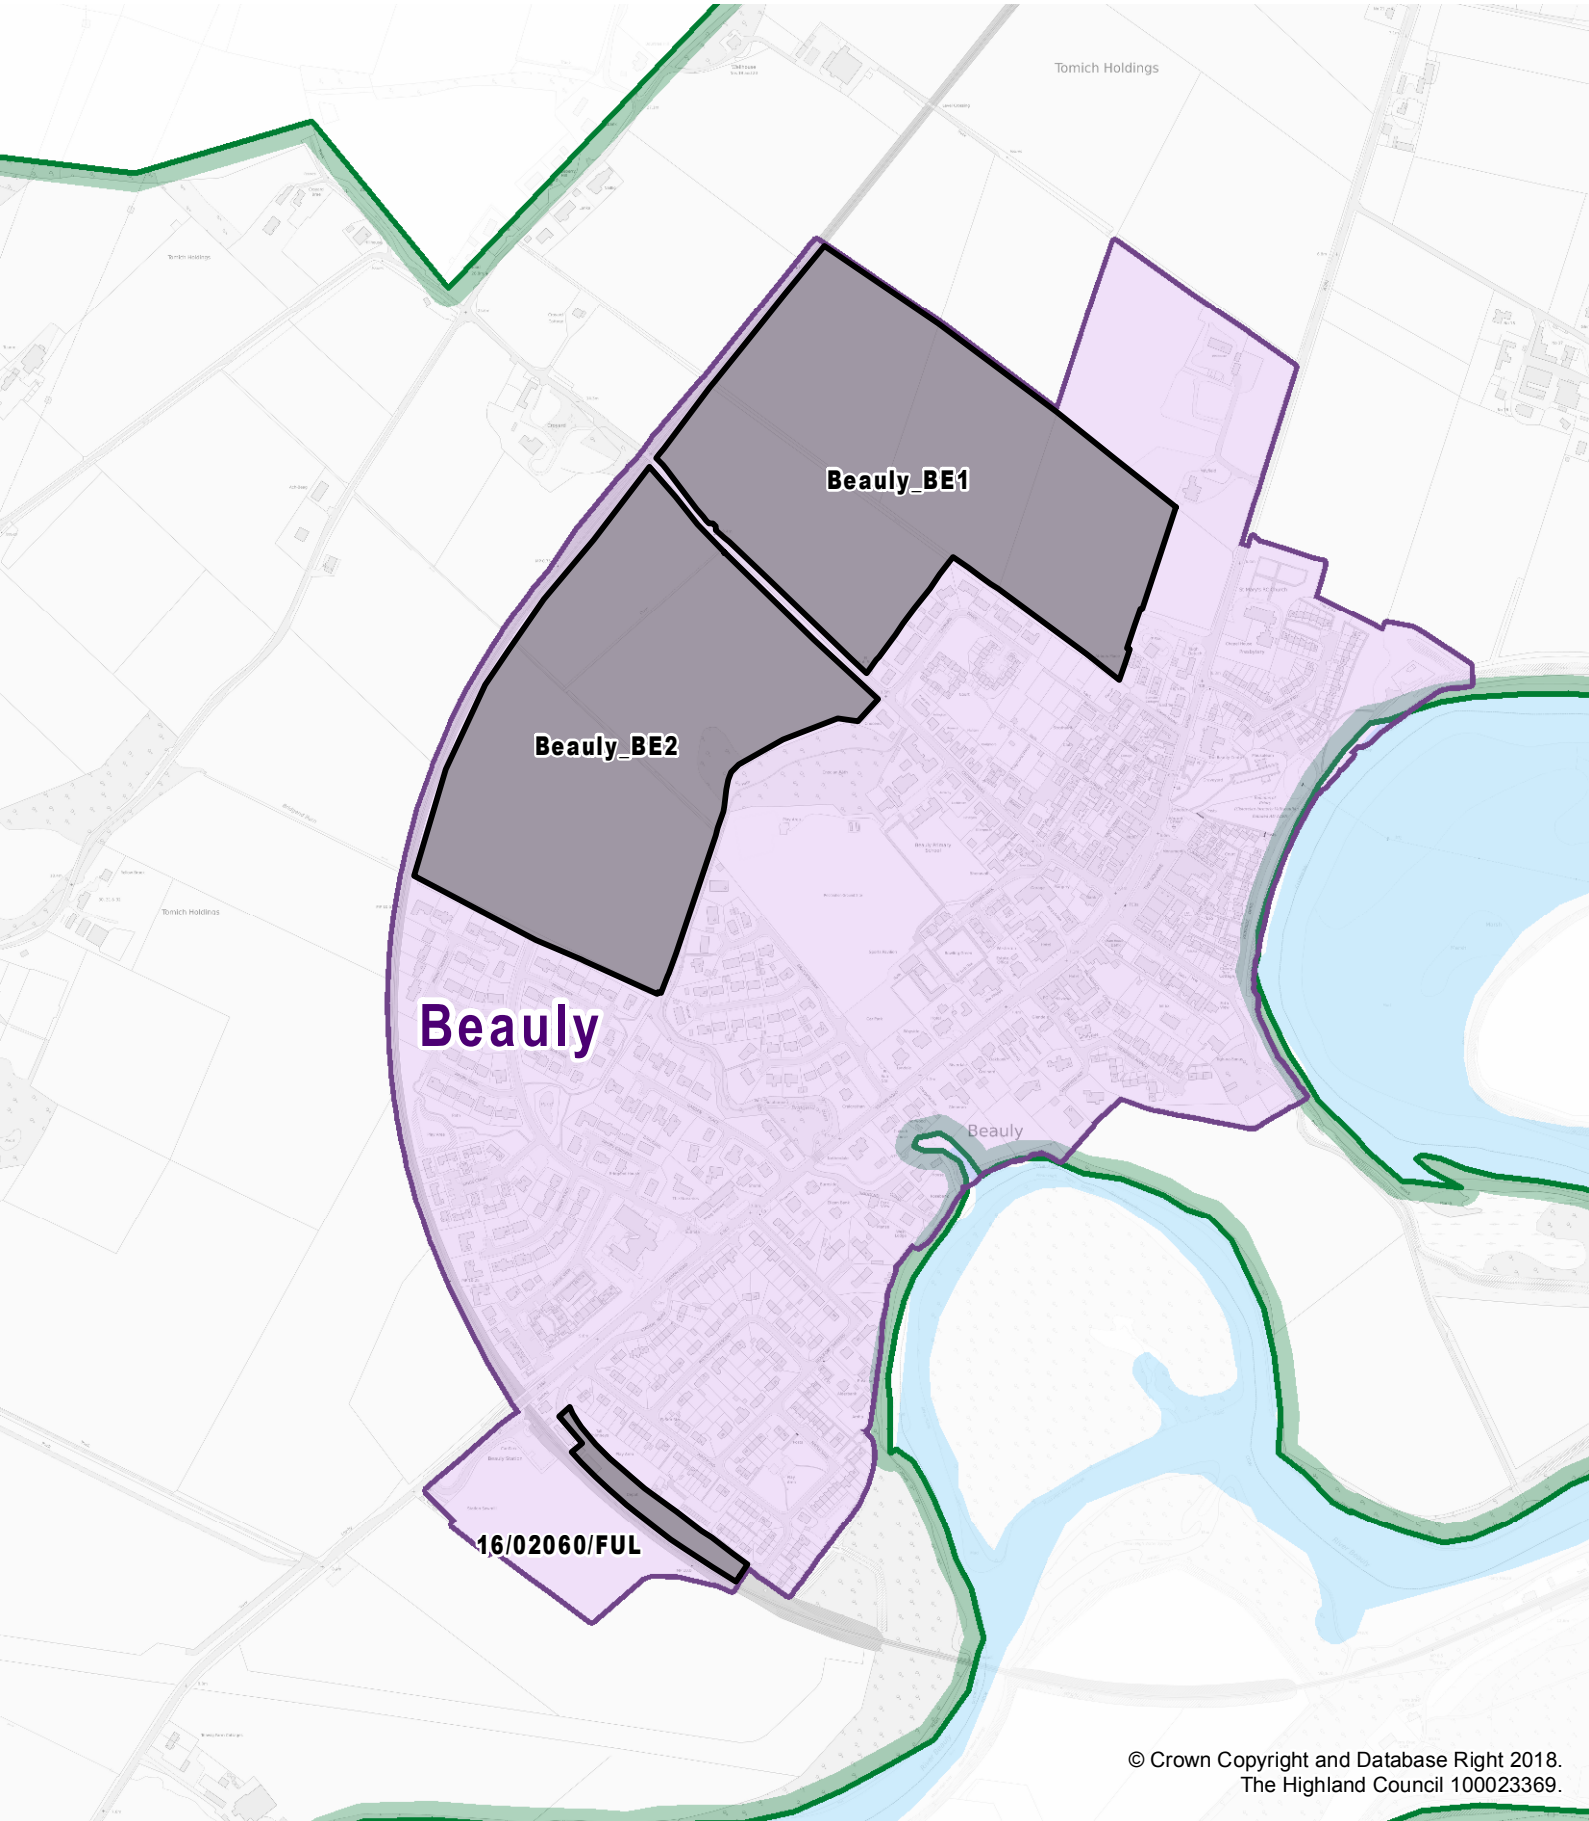

Housing Land Audit 2018

Settlement Zone: BEAULY

© Crown Copyright and Database Right 2018.
The Highland Council 100023369.

-  Settlement Zone
-  Local Plan SDA
-  Housing Land Allocation

Settlement Zone	BEAULY
-----------------	--------

HLA Site Ref	LDP Allocation Capacity	Remaining Capacity	Effective Supply 2018-2022	Programming 2023-27	Programming 2028-33	Remaining Planning Permissions
LP						
Beauly_BE1	238	238	37	0	0	37
Beauly_BE2	185	185	0	0	0	0
WF						
16/02060/FUL	0	14	14	0	0	14
Grand Total	423	437	51	0	0	51