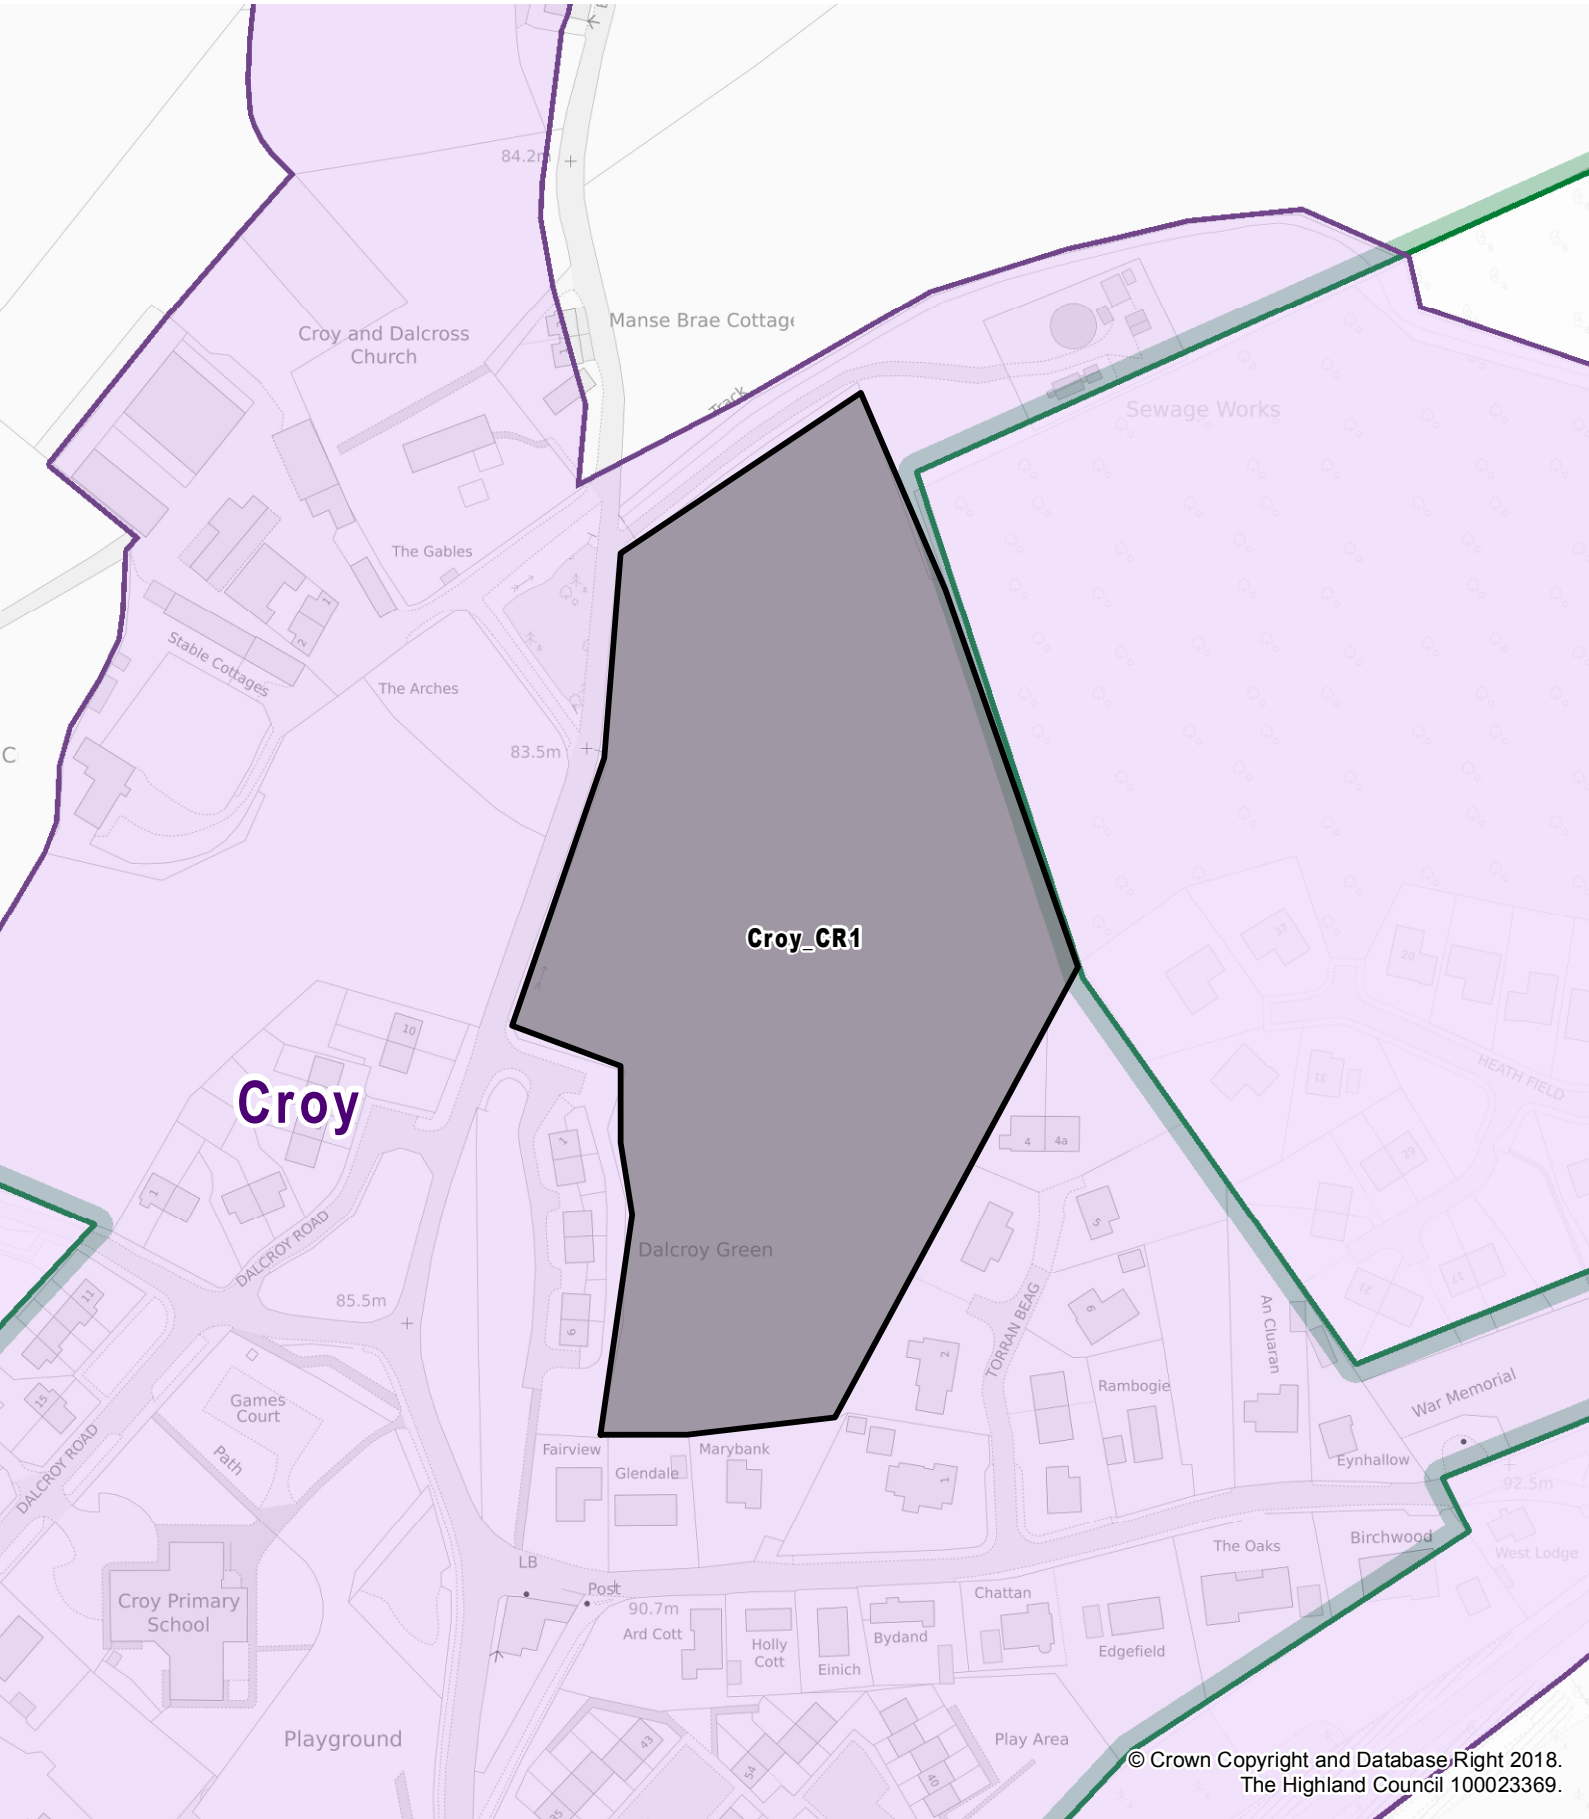

Housing Land Audit 2018

Settlement Zone: CROY

© Crown Copyright and Database Right 2018.
The Highland Council 100023369.

-  Settlement Zone
-  Local Plan SDA
-  Housing Land Allocation

Settlement Zone	CROY
-----------------	------

HLA Site Ref	LDP Allocation Capacity	Remaining Capacity	Effective Supply 2018-2022	Programming 2023-27	Programming 2028-33	Remaining Planning Permissions
LP						
Croy_CR1	35	35	0	0	0	0
Grand Total	35	35	0	0	0	0