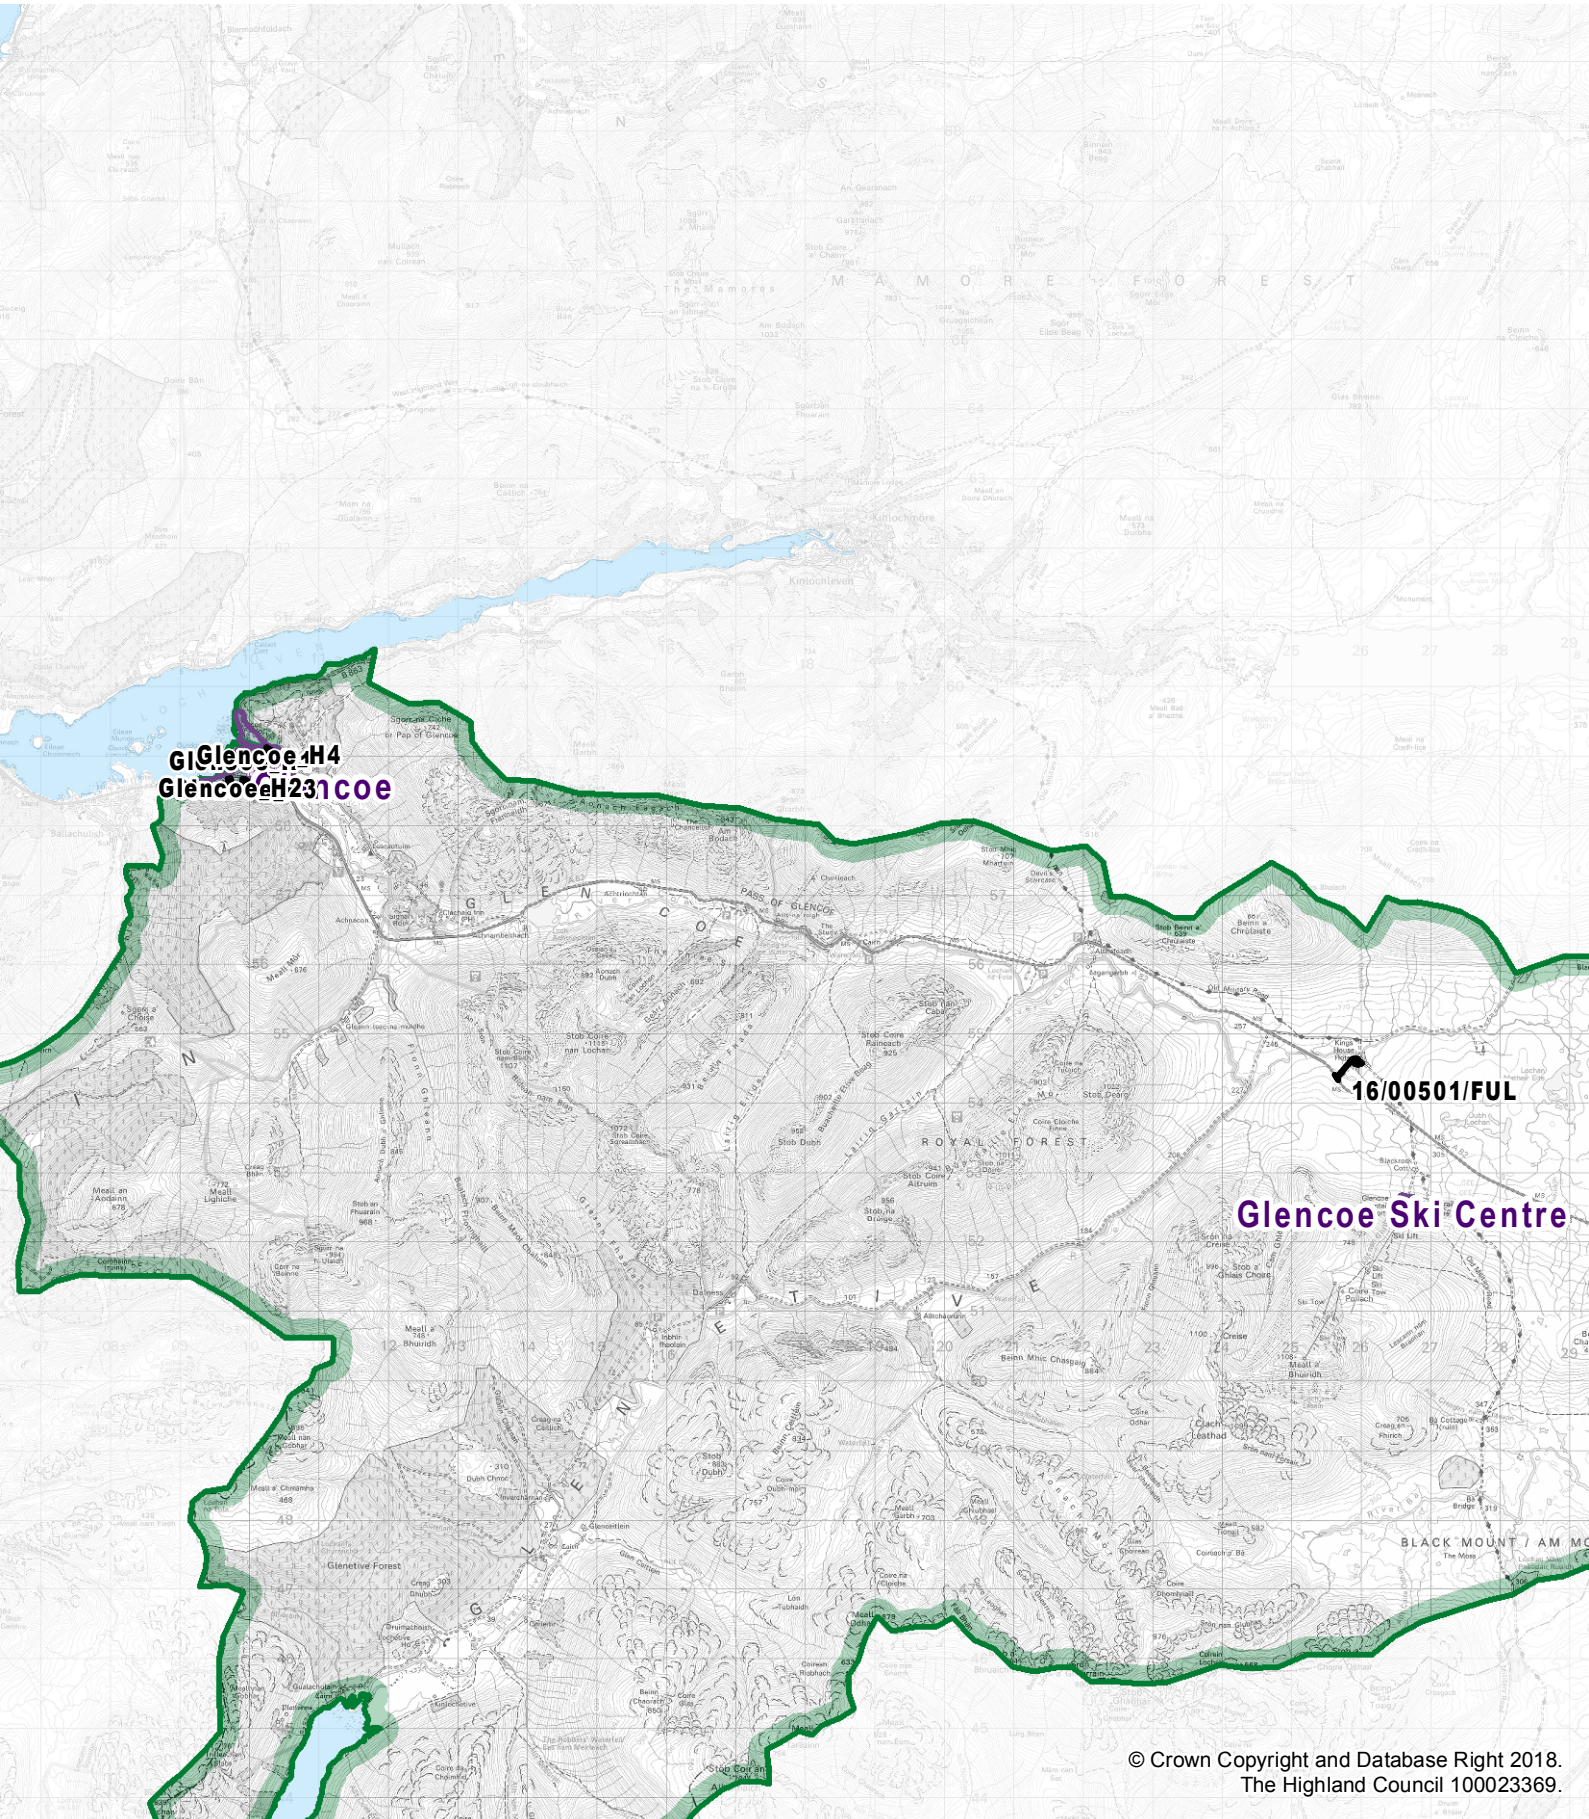

Housing Land Audit 2018

Settlement Zone: GLENCOE

© Crown Copyright and Database Right 2018.
The Highland Council 100023369.

-  Settlement Zone
-  Local Plan SDA
-  Housing Land Allocation

Settlement Zone	GLENCOE
-----------------	---------

HLA Site Ref	LDP Allocation Capacity	Remaining Capacity	Effective Supply 2018-2022	Programming 2023-27	Programming 2028-33	Remaining Planning Permissions
LP						
Glencoe_H1	20	20	0	0	0	0
Glencoe_H2	10	10	0	0	0	0
Glencoe_H3	10	10	0	0	0	0
Glencoe_H4	4	4	0	0	0	0
WF						
16/00501/FUL	0	4	0	0	0	4
Grand Total	44	48	0	0	0	4