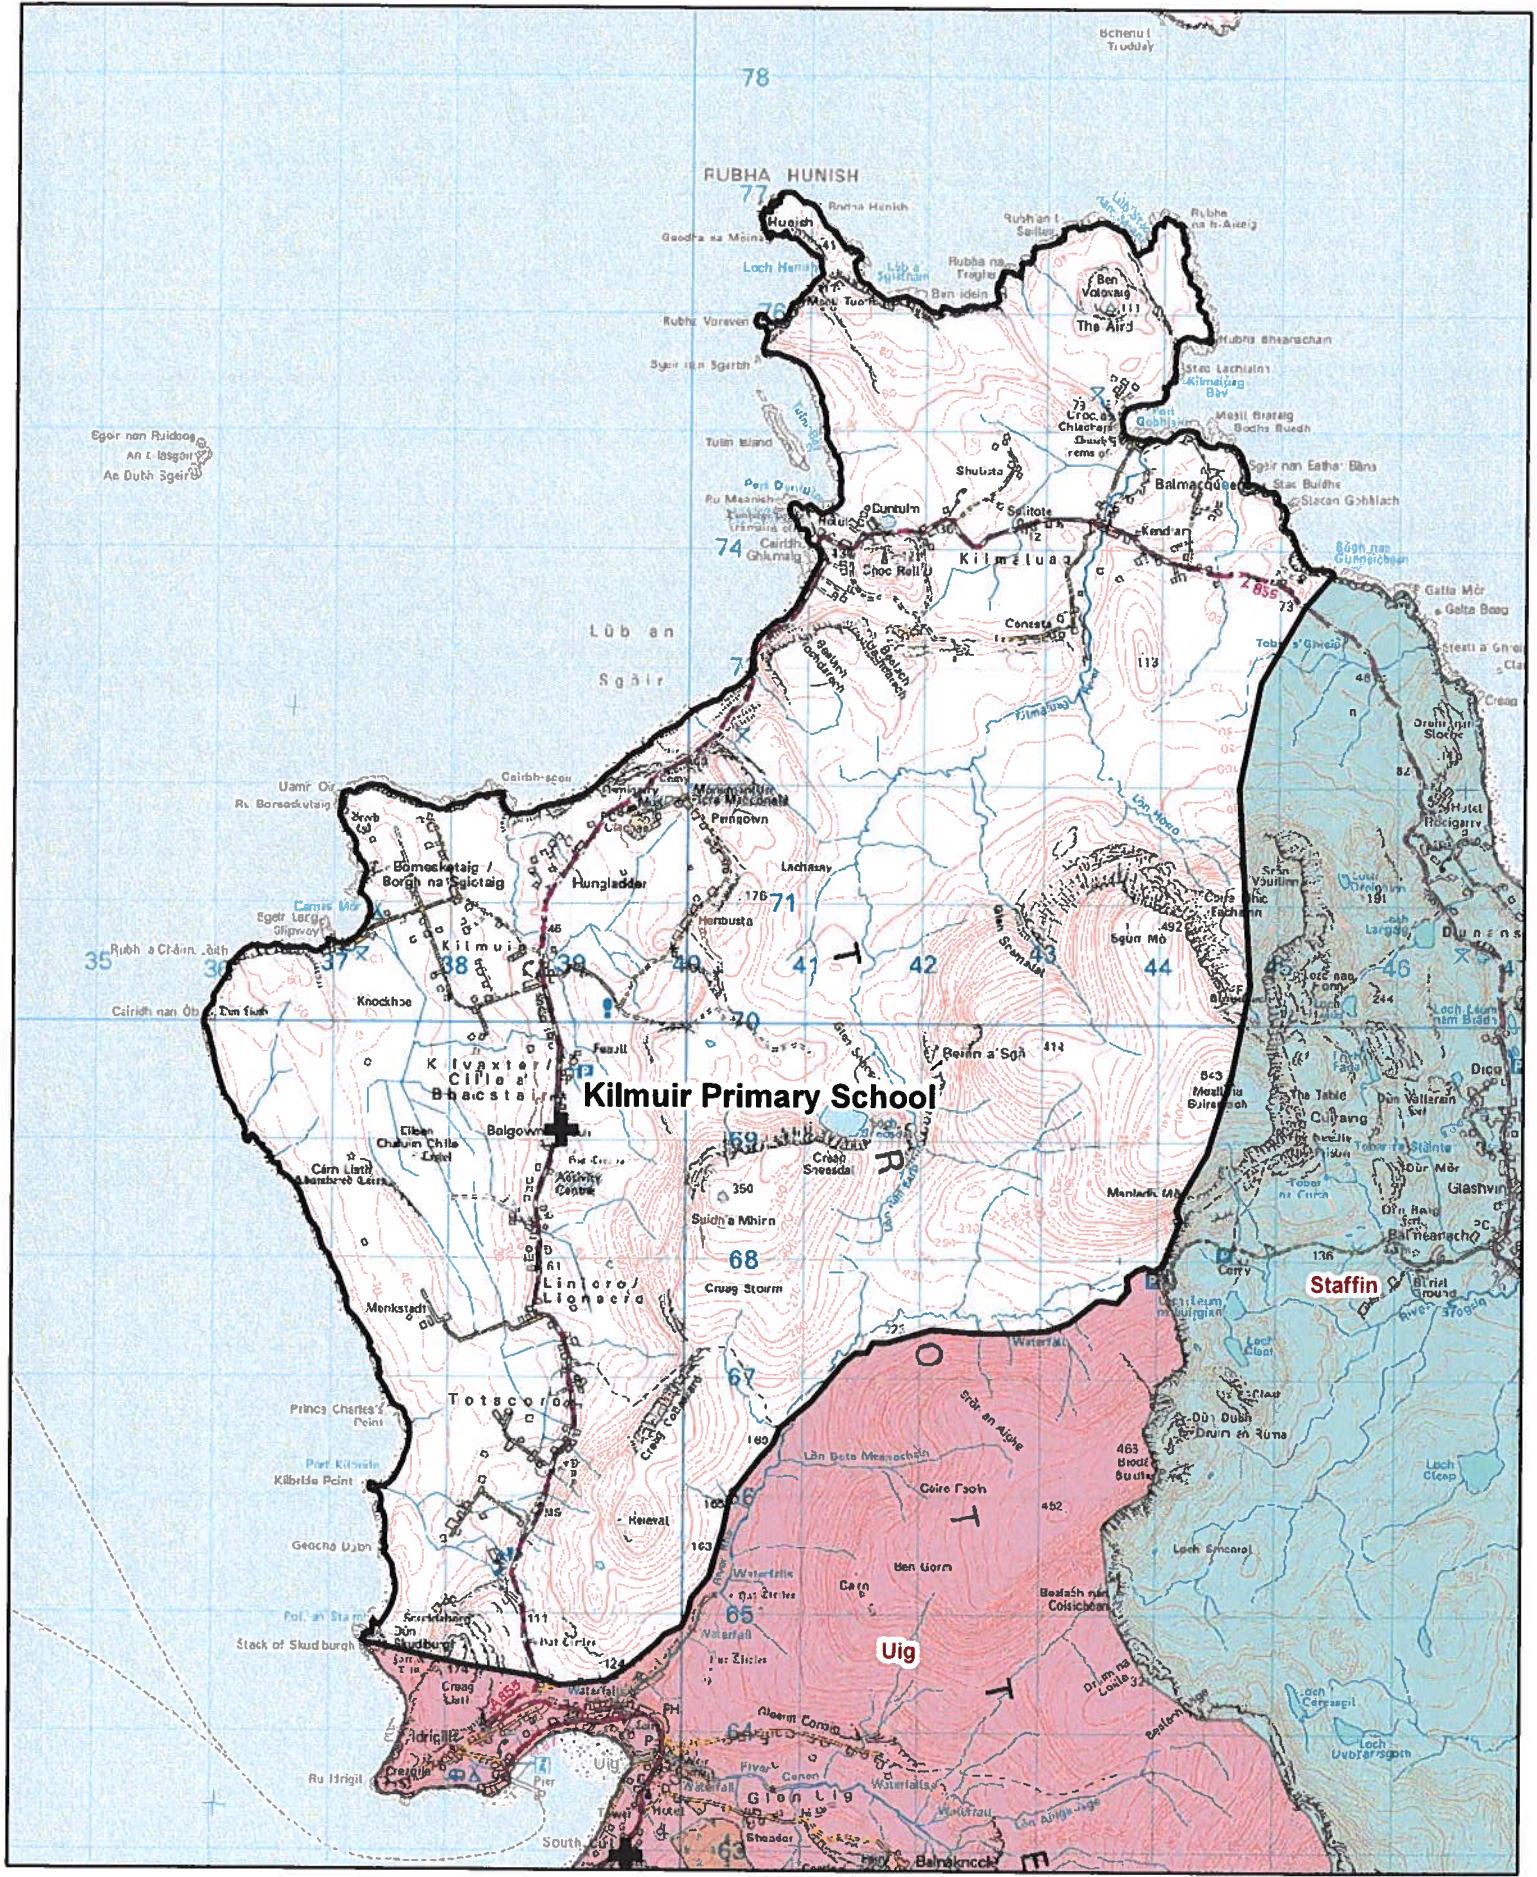

Uig Primary School

**Primary School
Catchment Boundary
March 2013**

© Crown copyright.
All rights reserved 100023369

Kilmuir Primary School

Kilmuir Primary School

1:64,000

1 cm = 640 metres

© Crown copyright.

All rights reserved 100023369

**Primary School
Catchment Boundary
March 2013**

Proposed new Kilmuir PS Catchment Area DRAFT

Date: 06/02/2019