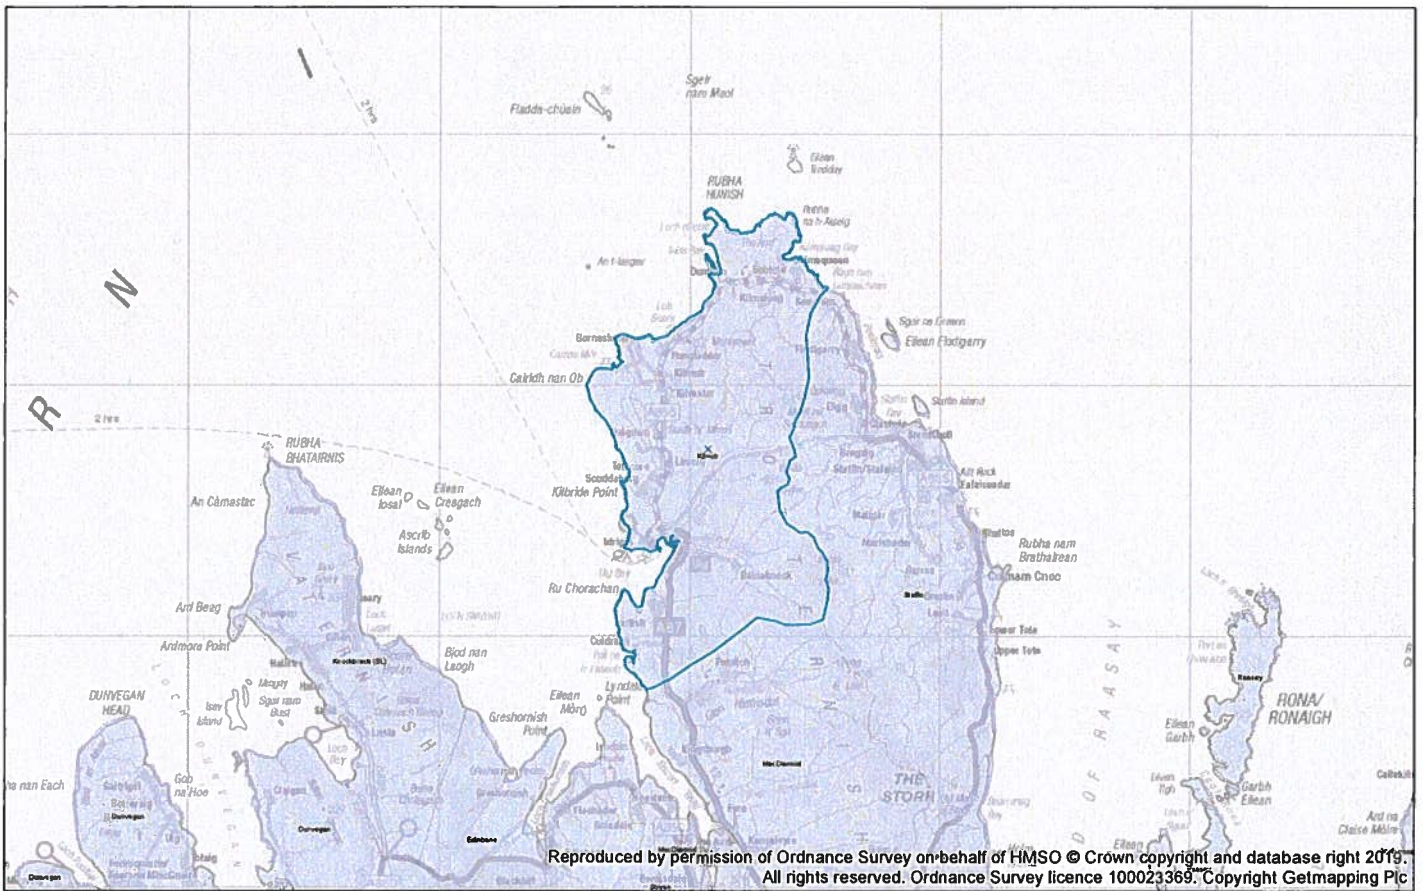

Proposed new Kilmuir PS Catchment Area DRAFT

Date: 06/02/2019