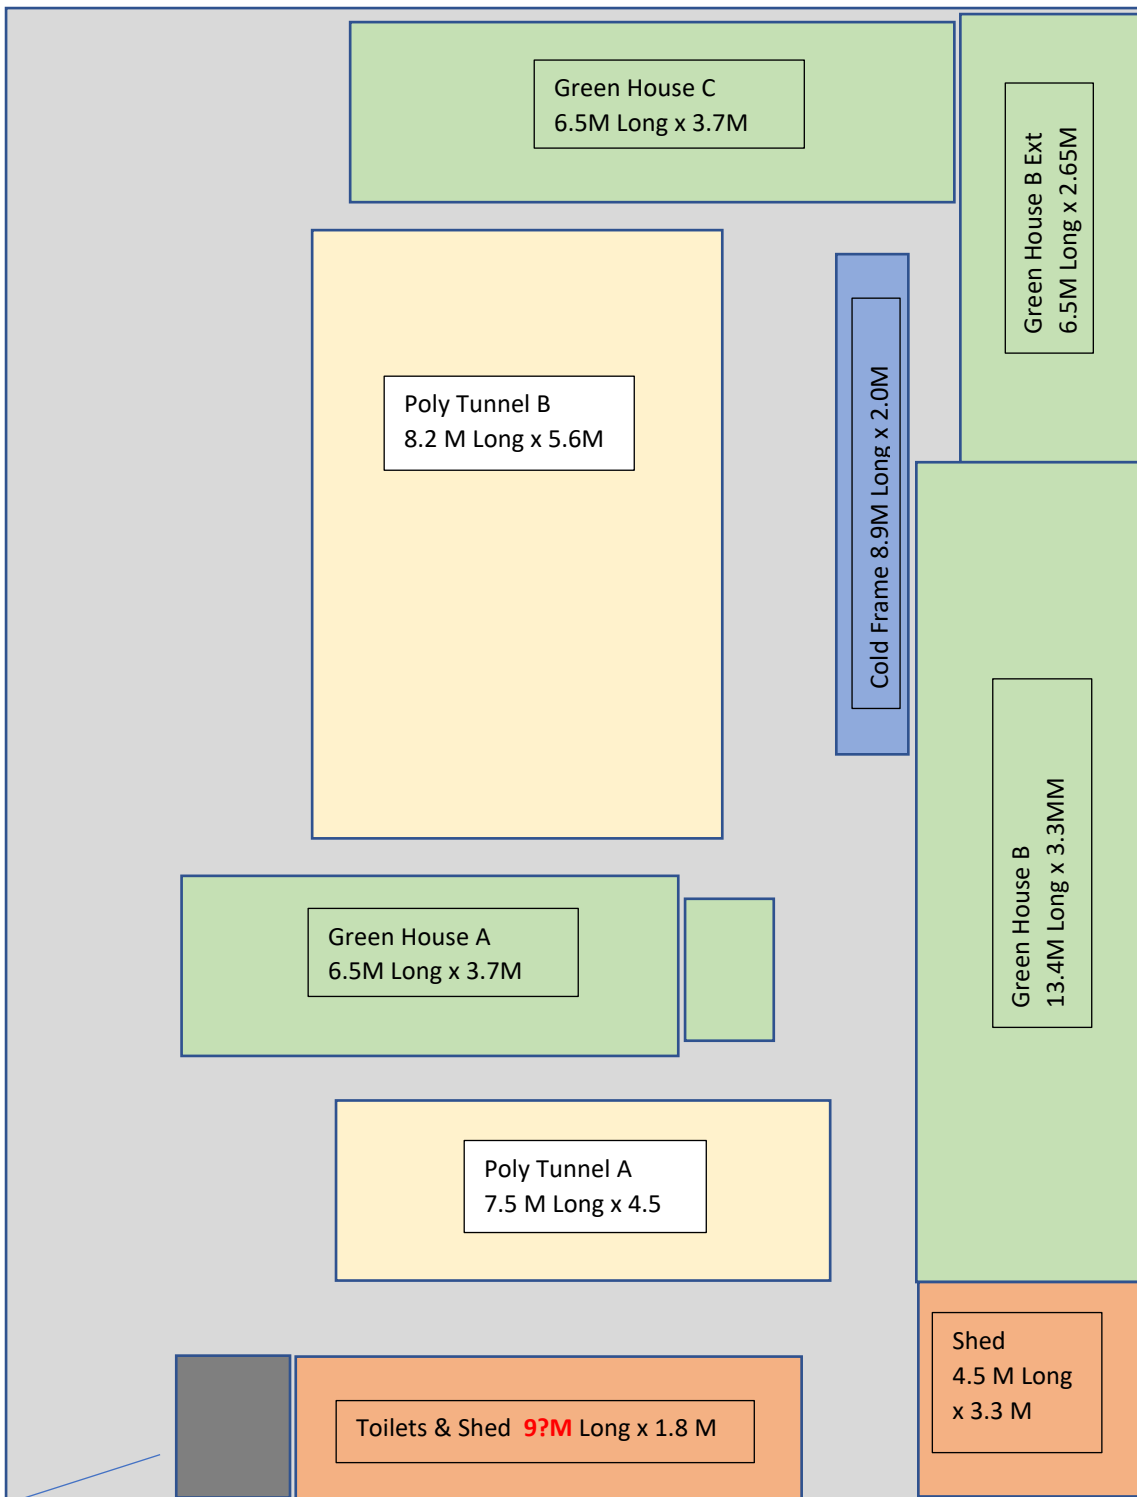

thurso
Show search results for thurso

© Crown copyright and database right 2019. All rights reserved. Ordnance Survey 100023369.

Total Garden Width 17.5 Metre

Total Garden Length 24.5 Metre

Gate