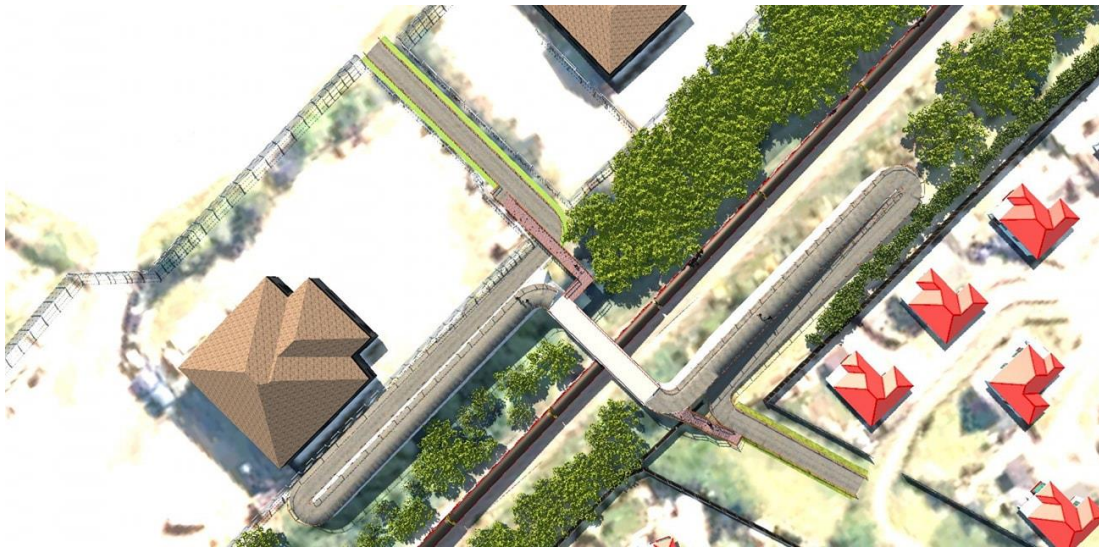

Proposal / Option 2 –