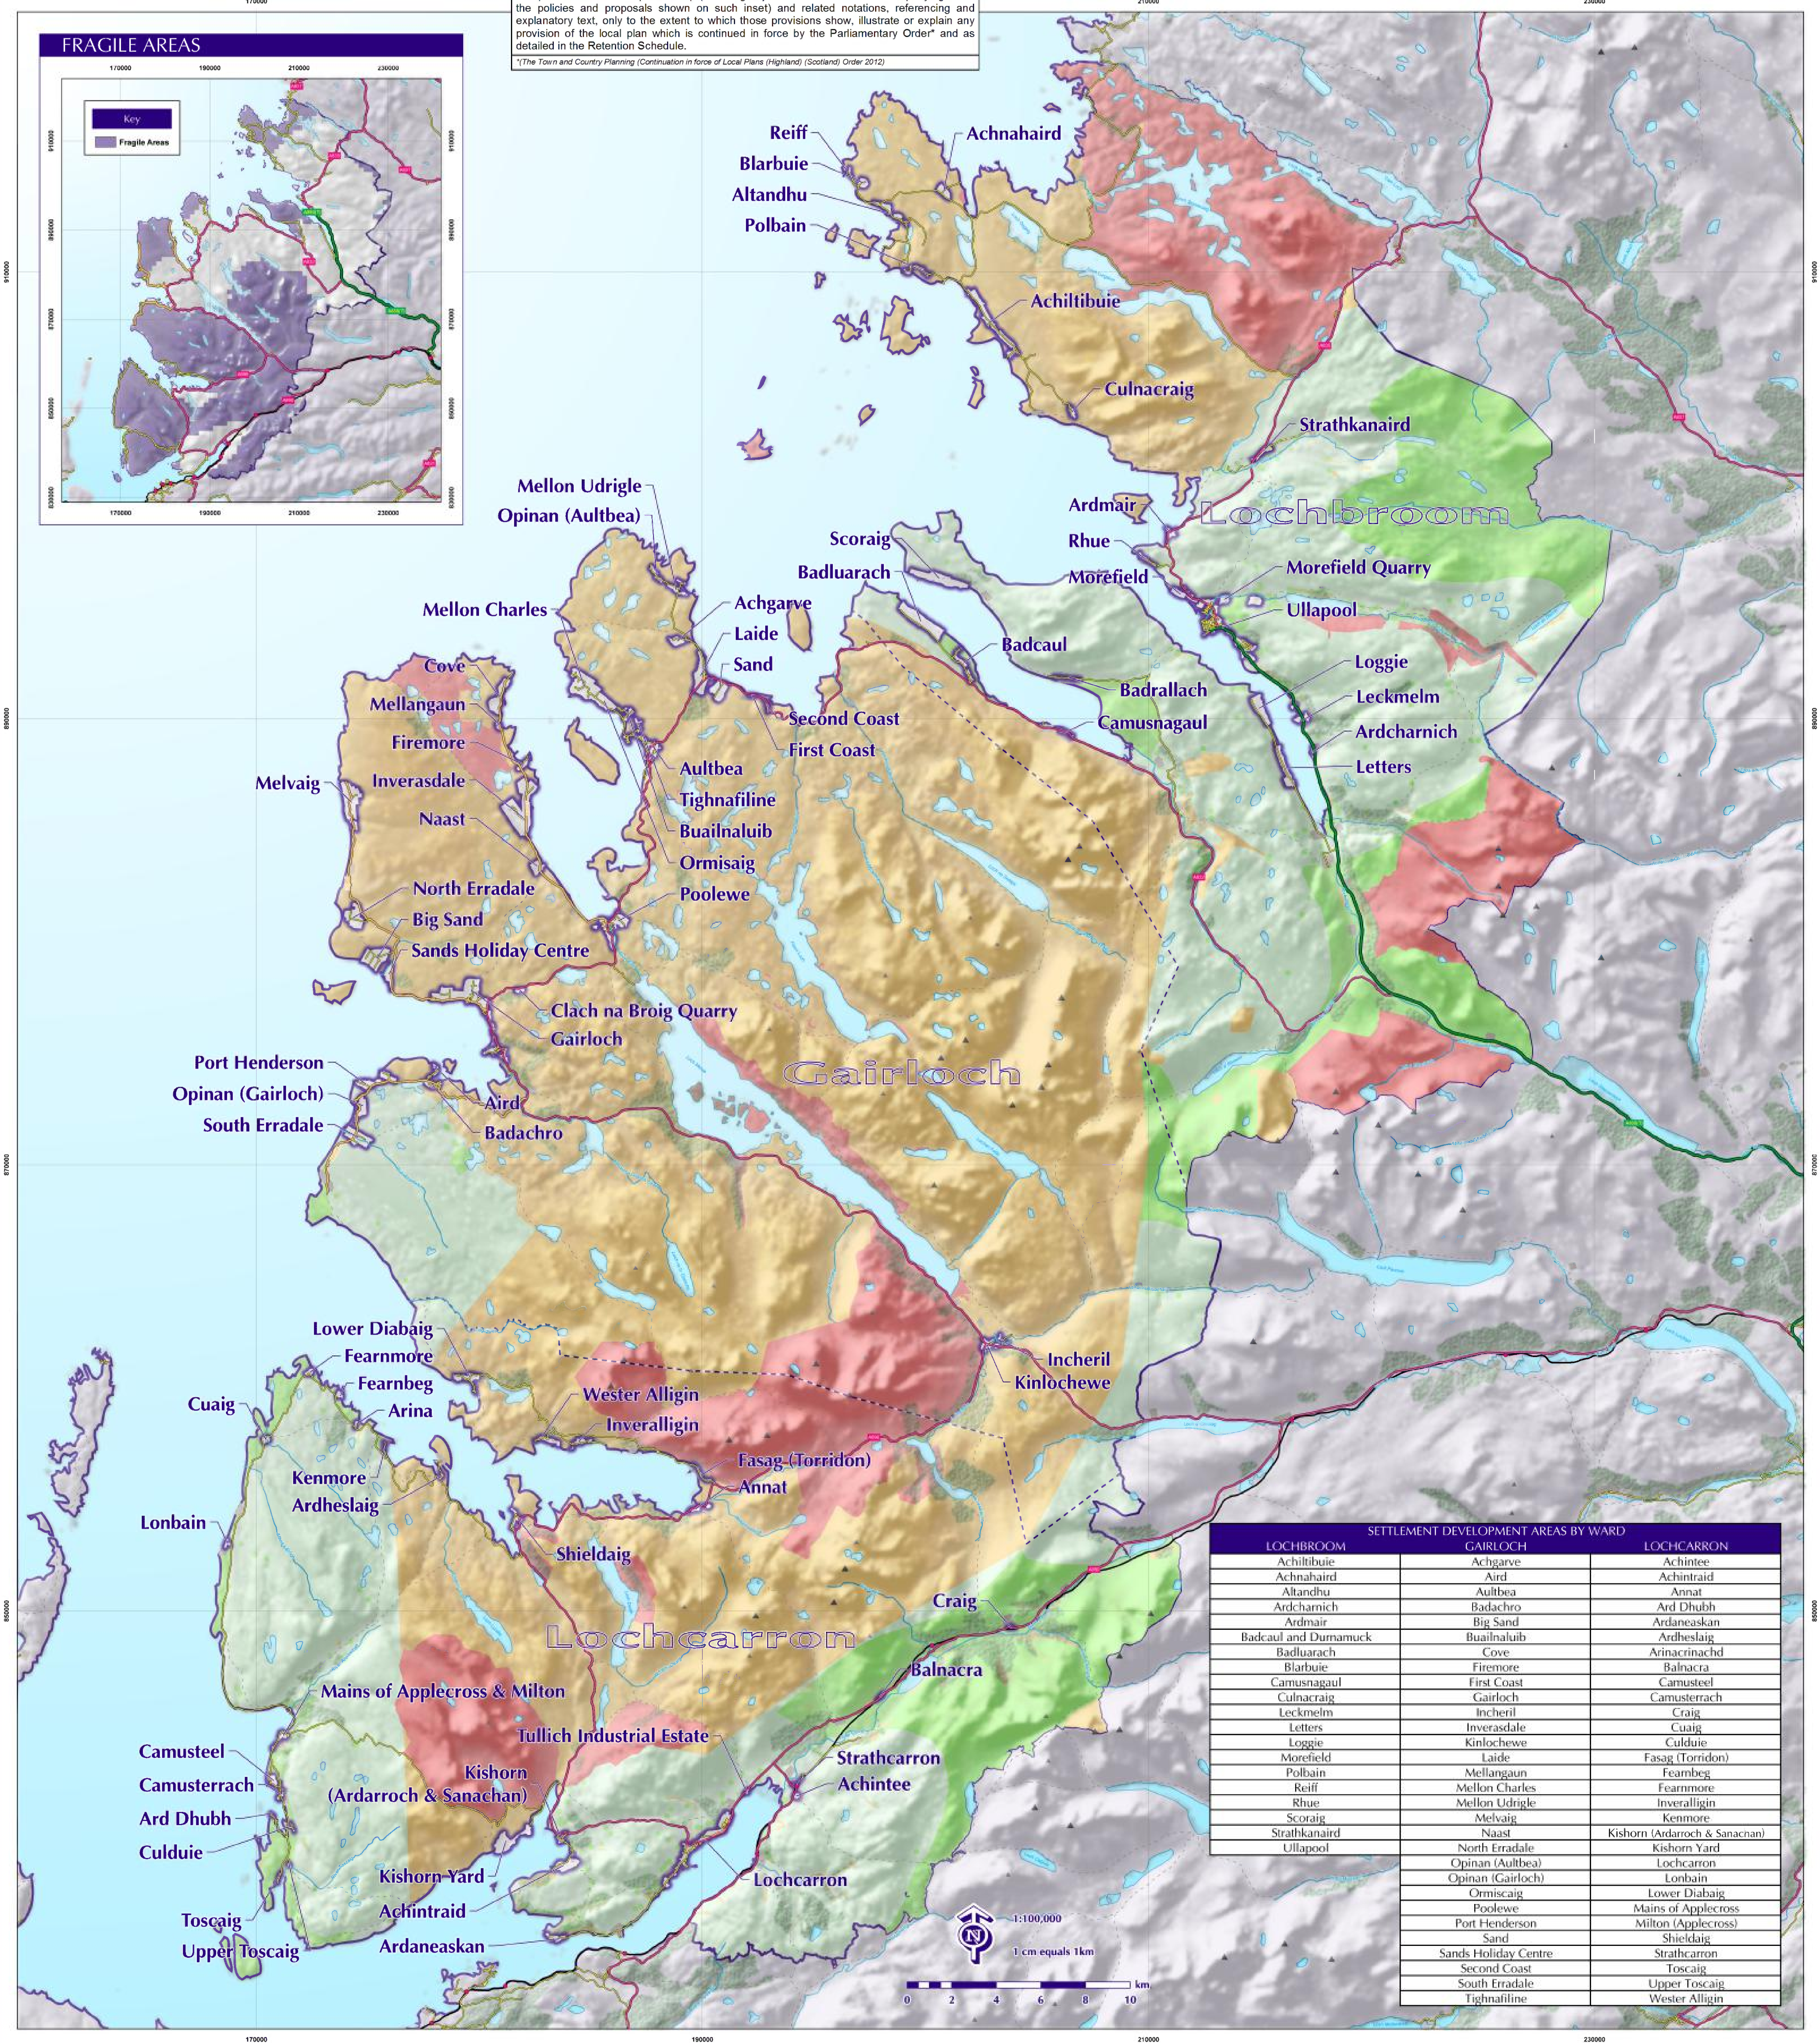

SETTLEMENT DEVELOPMENT AREAS BY WARD		
LOCHBROOM	GAIRLOCH	LOCHCARRON
Achiltbuie	Achgarve	Achintee
Achnahaird	Aird	Achintraid
Altandhu	Aultbea	Annat
Ardchamich	Badachro	Ard Dhuhb
Ardmair	Big Sand	Ardaneaskan
Badcaul and Durnamuck	Buailnaluib	Ardheslaig
Badluarach	Cove	Ardchamich
Blarbuie	Firemore	Arinacrinachd
Camusnagaul	First Coast	Camusteel
Culnacraig	Gairloch	Camusterrach
Leckmelm	Incheril	Craig
Letters	Inverisdale	Cuaig
Loggie	Kinlochewe	Culduie
Morefield	Laide	Fasag (Torridon)
Polbain	Mellangaul	Fearnbeg
Reiff	Mellon Charles	Fearnmore
Rhue	Mellon Udrigle	Inveralligin
Scoraig	Melvaig	Kenmore
Strathkanaird	Naast	Kishorn (Ardaroch & Sanacan)
Ullapool	North Erradale	Kishorn Yard
	Opinan (Aultbea)	Lochcarron
	Opinan (Gairloch)	Lorbain
	Ormscaig	Lower Diabaig
	Poolewe	Mains of Applecross
	Port Henderson	Milton (Applecross)
	Sand	Shieldaig
	Sands Holiday Centre	Strathcarron
	Second Coast	Toscaig
	South Erradale	Upper Toscaig
	Tighnafiline	Wester Alligin