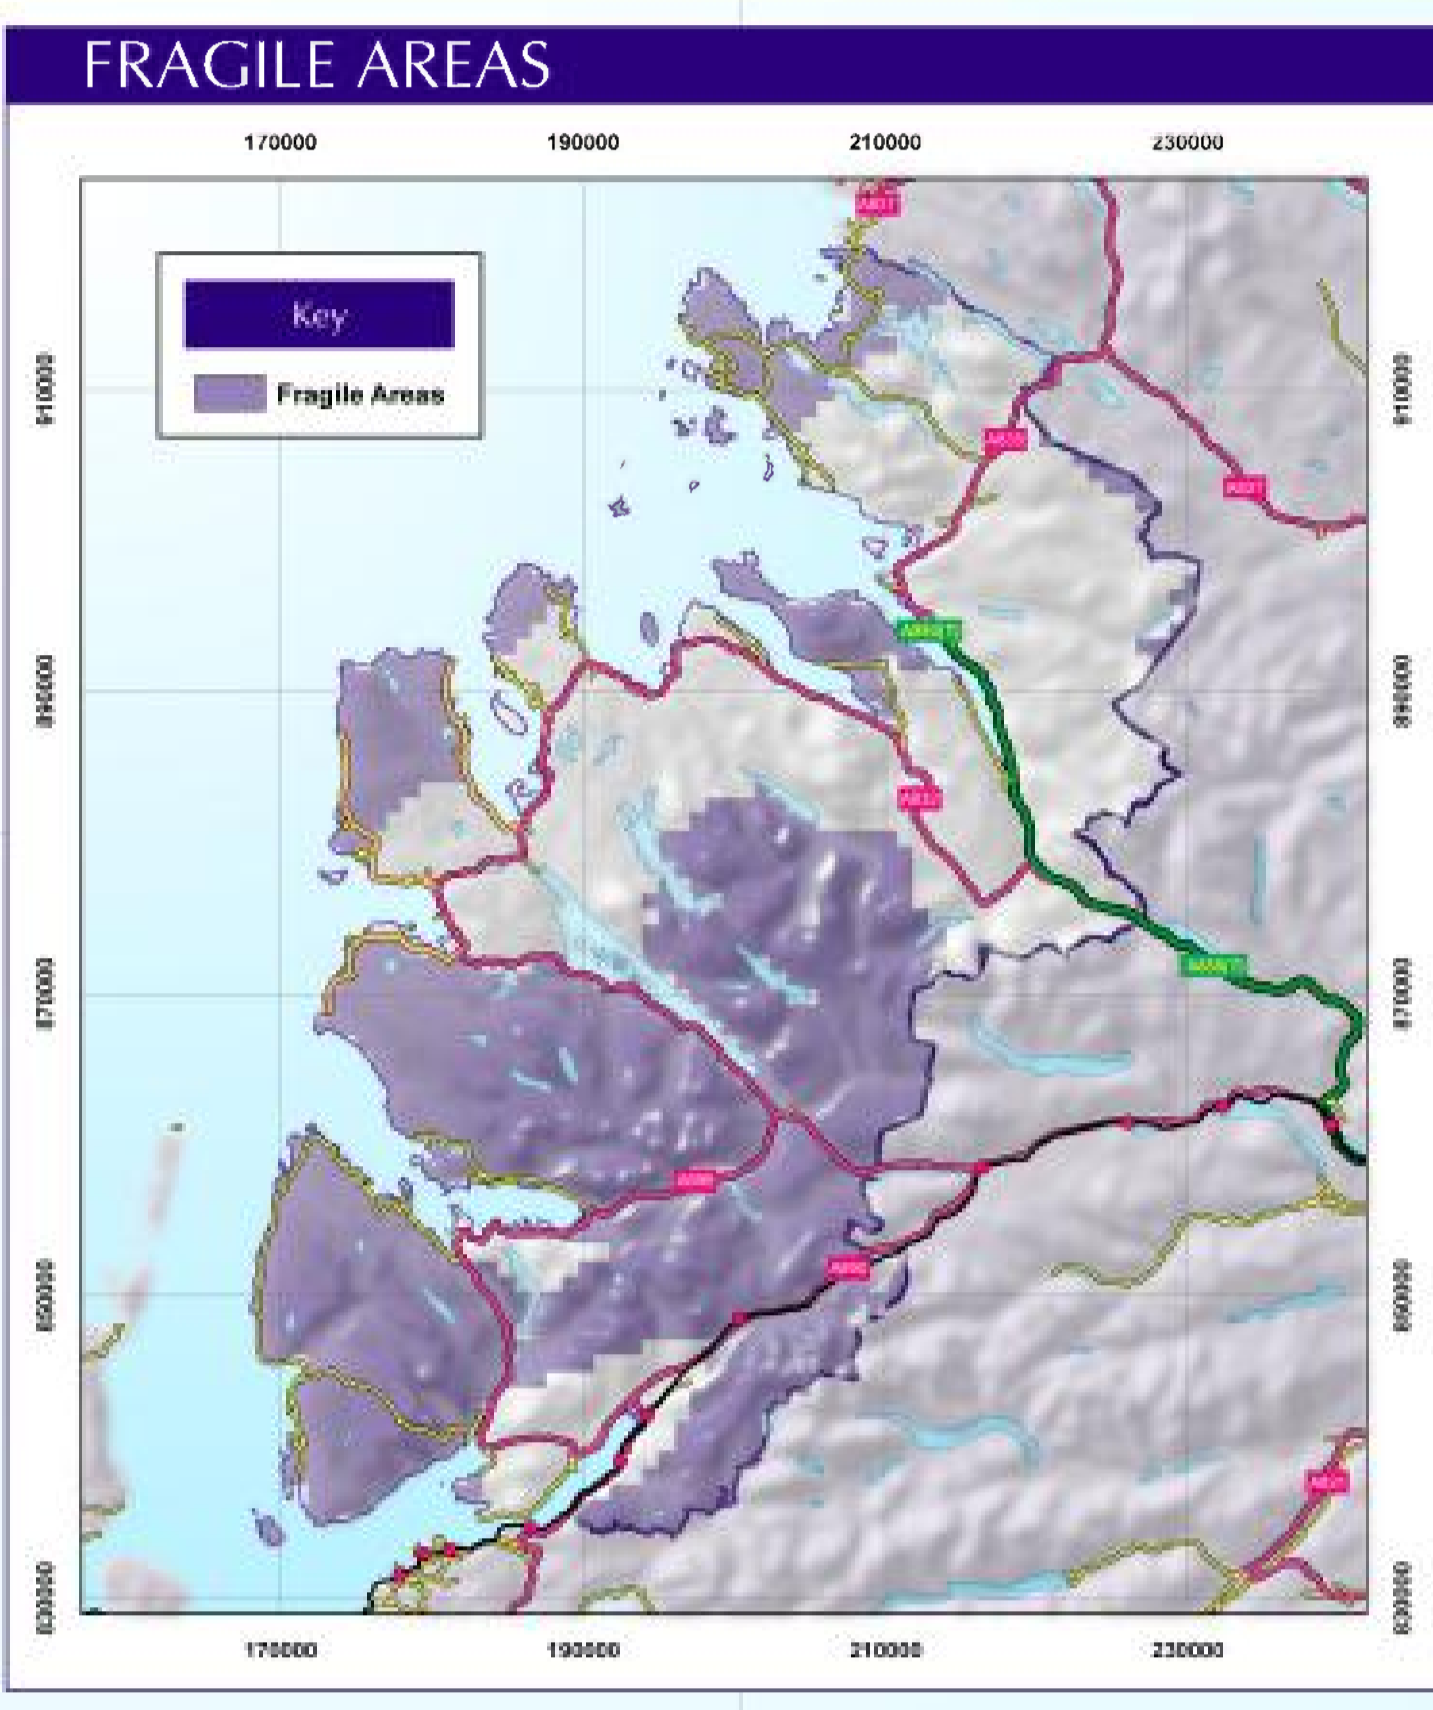

SETTLEMENT DEVELOPMENT AREAS BY WARD		
LOCHBROOM	GAIRLOCH	LOCHCARRON
Achiltbuie	Achgarve	Achintee
Achnahaird	Aird	Achintraid
Altandhu	Aultbea	Annat
Ardchamich	Badachro	Ard Dhuhb
Ardmair	Big Sand	Ardaneaskan
Badcaul and Durnamuck	Buailnaluib	Ardheslaig
Badluarach	Cove	Ardchamich
Blarbuie	Firemore	Arinacrinachd
Camusnagaul	First Coast	Camusteel
Culnacraig	Gairloch	Camusterrach
Leckmelm	Incheril	Craig
Letters	Inverisdale	Cuaig
Loggie	Kinlochewe	Culduie
Morefield	Laide	Fasag (Torridon)
Polbain	Mellangaul	Fearnbeg
Reiff	Mellon Charles	Fearnmore
Rhue	Mellon Udrigle	Inveralligin
Scoraig	Melvaig	Kenmore
Strathkanaird	Naast	Kishorn (Ardaroch & Sanacan)
Ullapool	North Erradale	Kishorn Yard
	Opinan (Aultbea)	Lochcarron
	Opinan (Gairloch)	Lorbain
	Ormscaig	Lower Diabaig
	Poolewe	Mains of Applecross
	Port Henderson	Milton (Applecross)
	Sand	Shieldaig
	Sands Holiday Centre	Strathcarron
	Second Coast	Toscaig
	South Erradale	Upper Toscaig
	Tighnafiline	Wester Alligin