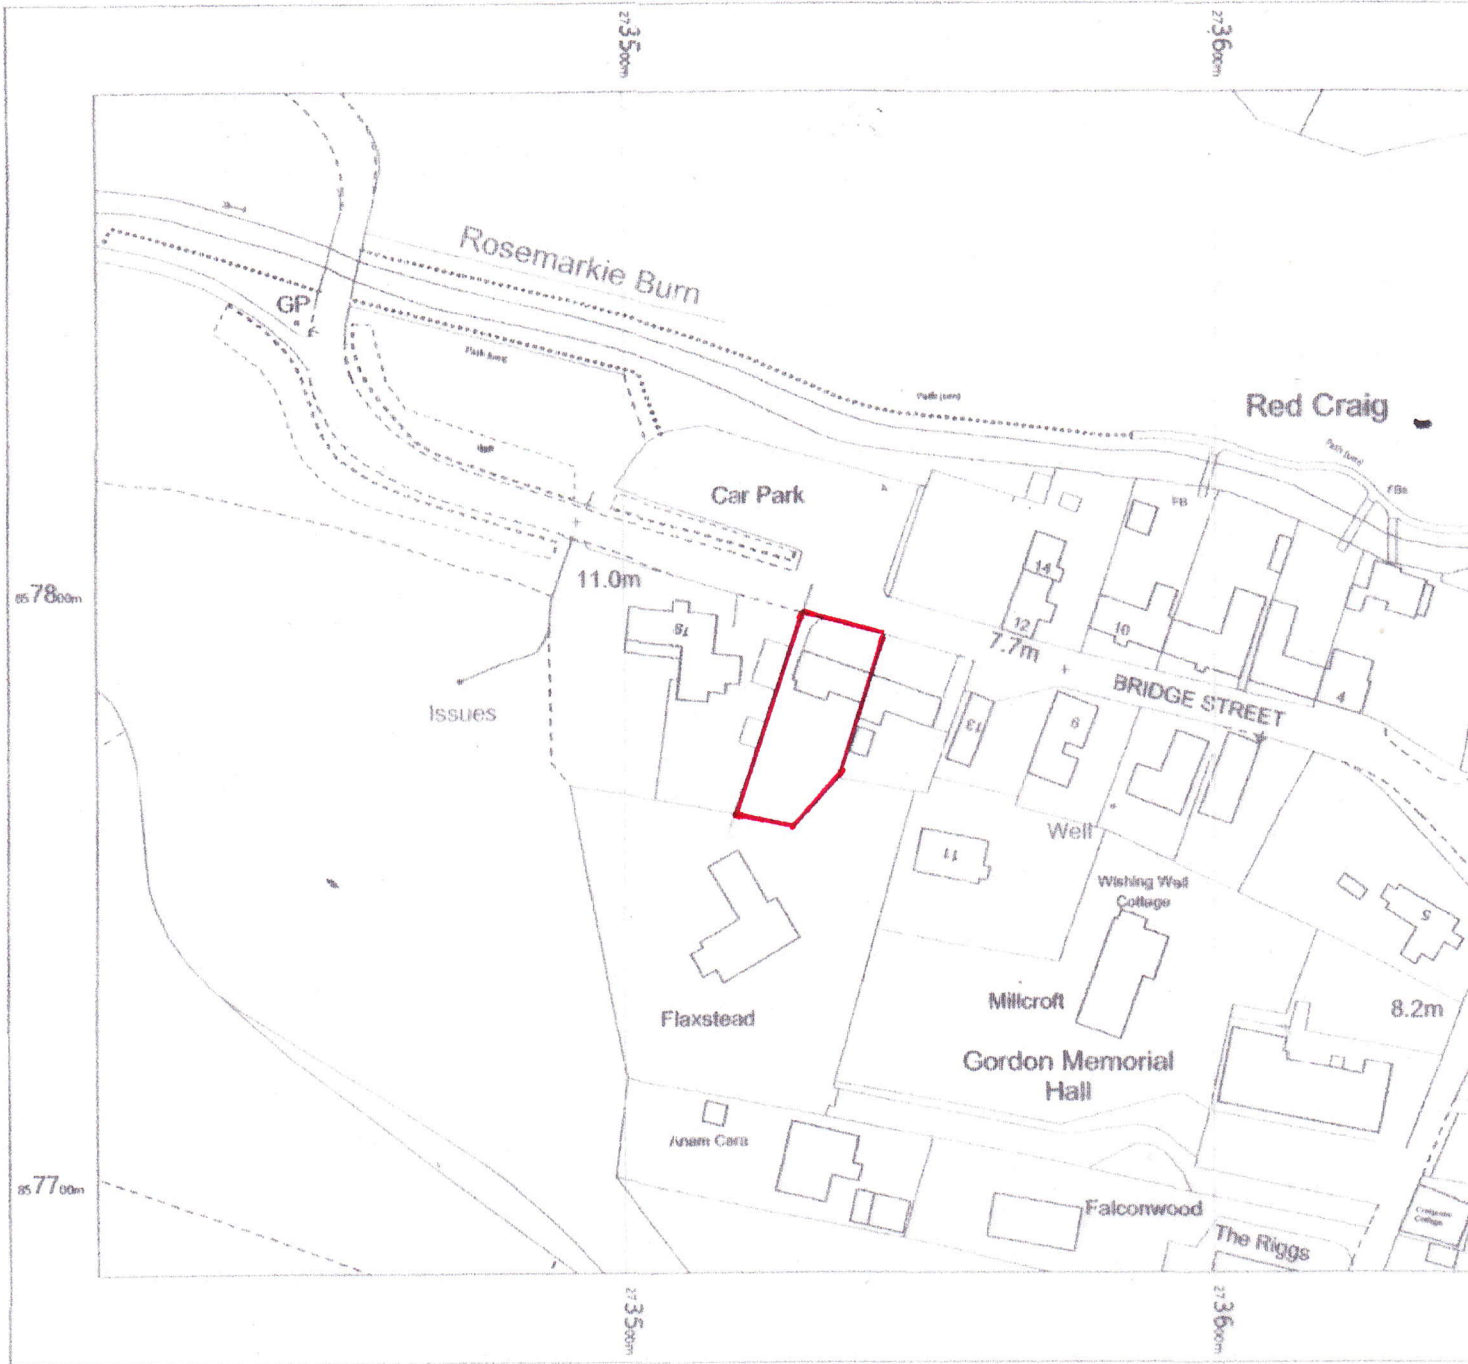

# Mill Cottage, Rosemarkie

● LOCATION PLAN 1:1250 ●

DOUGLAS MURRAY

A·R·C·H·I·T·E·C·T

THE ROUND HOUSE, 5 KINELLAN, STRATHPEFFER

DRAWING NO. 2108 - 5

SCALE

REVISION

DATE

MILL COTTAGE, BRIDGE ST., ROSEMARKIE

● SITE PLAN 1:250 ●

● AS PROPOSED ●