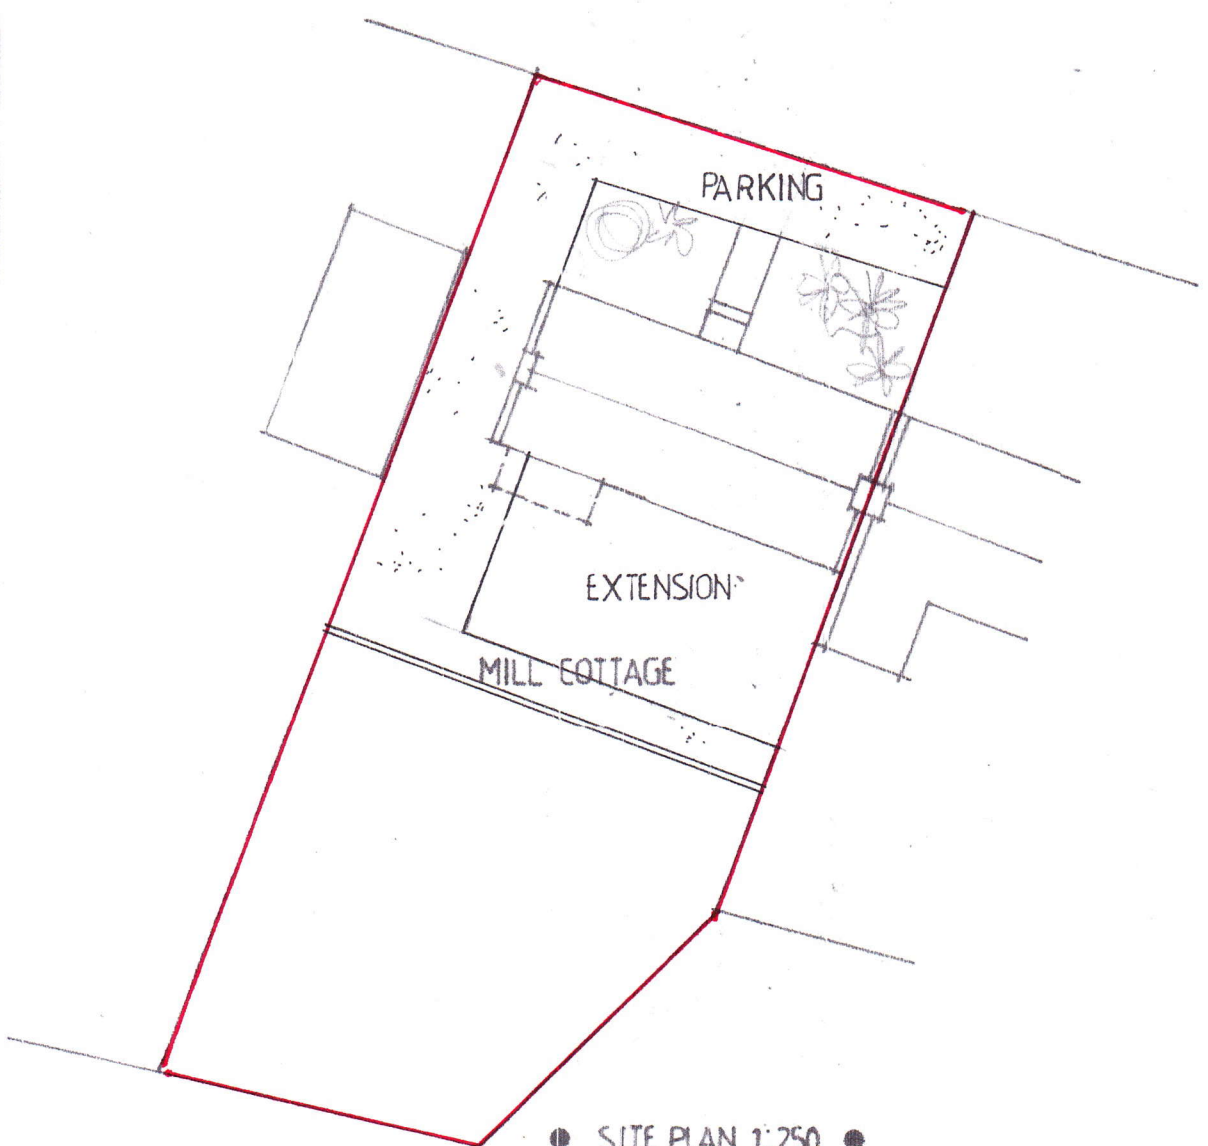

# Mill Cottage, Rosemarkie

● LOCATION PLAN 1:1250 ●

DOUGLAS MURRAY

A·R·C·H·I·T·E·C·T

THE ROUND HOUSE, 5 KINELLAN, STRATHPEFFER

DRAWING NO. 2108 - 5

SCALE

REVISION

DATE

MILL COTTAGE, BRIDGE ST., ROSEMARKIE

● SITE PLAN 1:250 ●

● AS PROPOSED ●