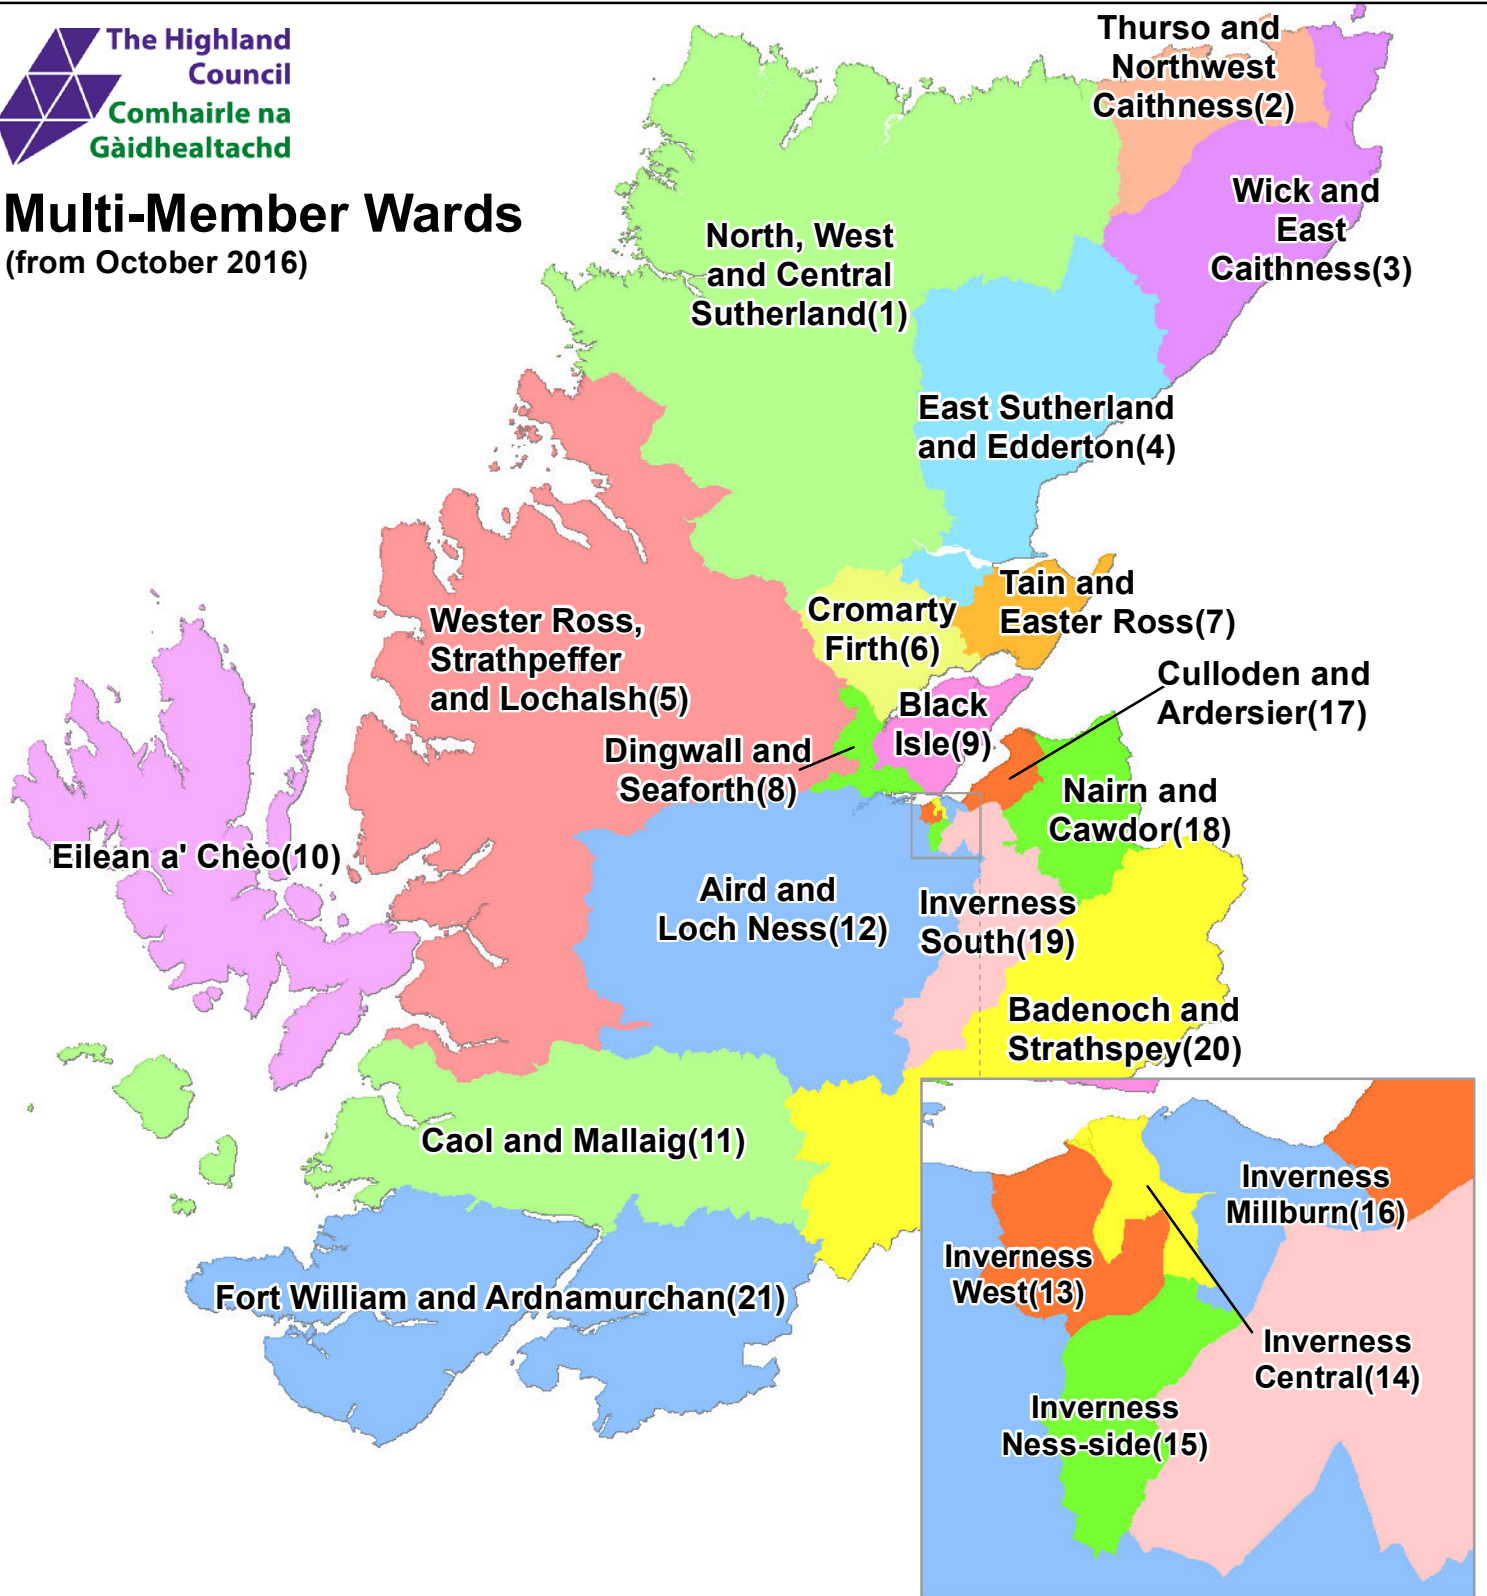

Multi-Member Wards

(from October 2016)

Ward No. and Name	No. of Members
1 - North, West and Central Sutherland	3
2 - Thurso and Northwest Caithness	4
3 - Wick and East Caithness	4
4 - East Sutherland and Edderton	3
5 - Wester Ross, Strathpeffer and Lochalsh	4
6 - Cromarty Firth	4
7 - Tain and Easter Ross	3
8 - Dingwall and Seaforth	4
9 - Black Isle	3
10 - Eilean a' Cheò	4
11 - Caol and Mallaig	3

Ward No. and Name	No. of Members
12 - Aird and Loch Ness	4
13 - Inverness West	3
14 - Inverness Central	3
15 - Inverness Ness-side	3
16 - Inverness Millburn	3
17 - Culloden and Ardersier	3
18 - Nairn and Cawdor	4
19 - Inverness South	4
20 - Badenoch and Strathspey	4
21 - Fort William and Ardnamurchan	4

Date: Dec2016, Ref: gis1635