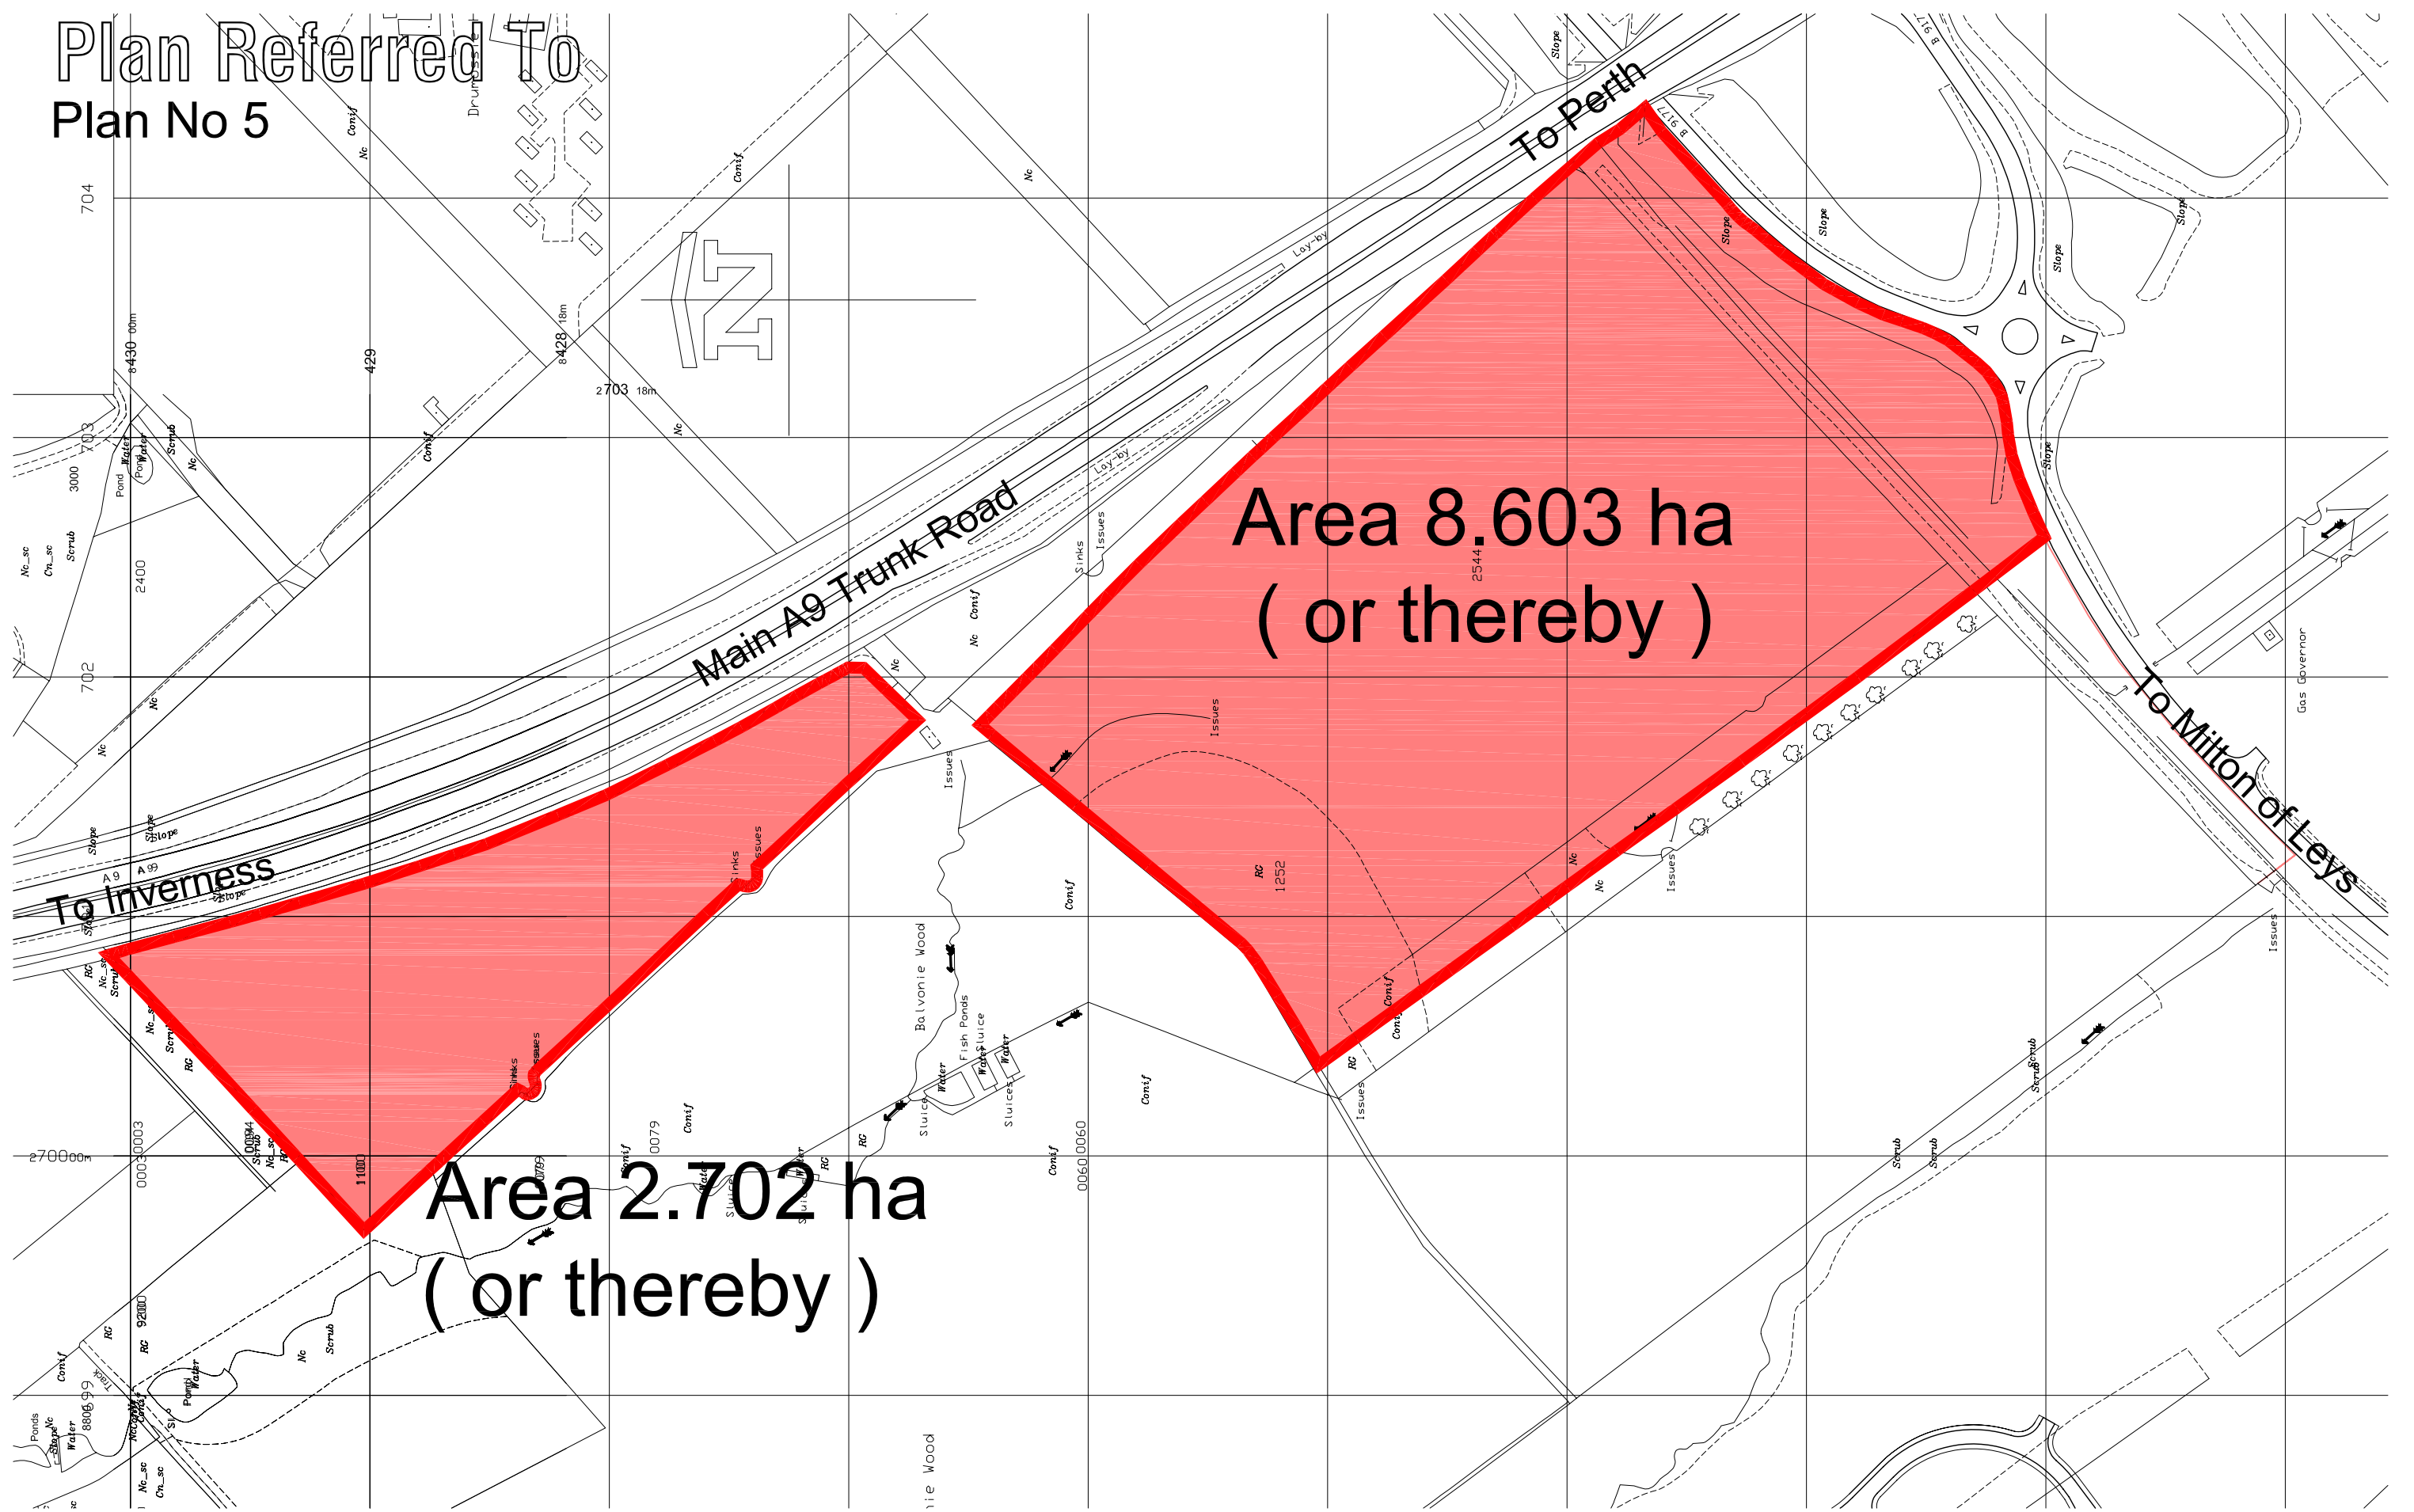

Plan Referred To  
Plan No 5

Combined Area coloured pink  
11.305 ha (or thereby)  
Scale 1/2500  
Date March 2007

Lower Muckovie, Milton of Leys, Inverness  
Drg No 3243 - 05