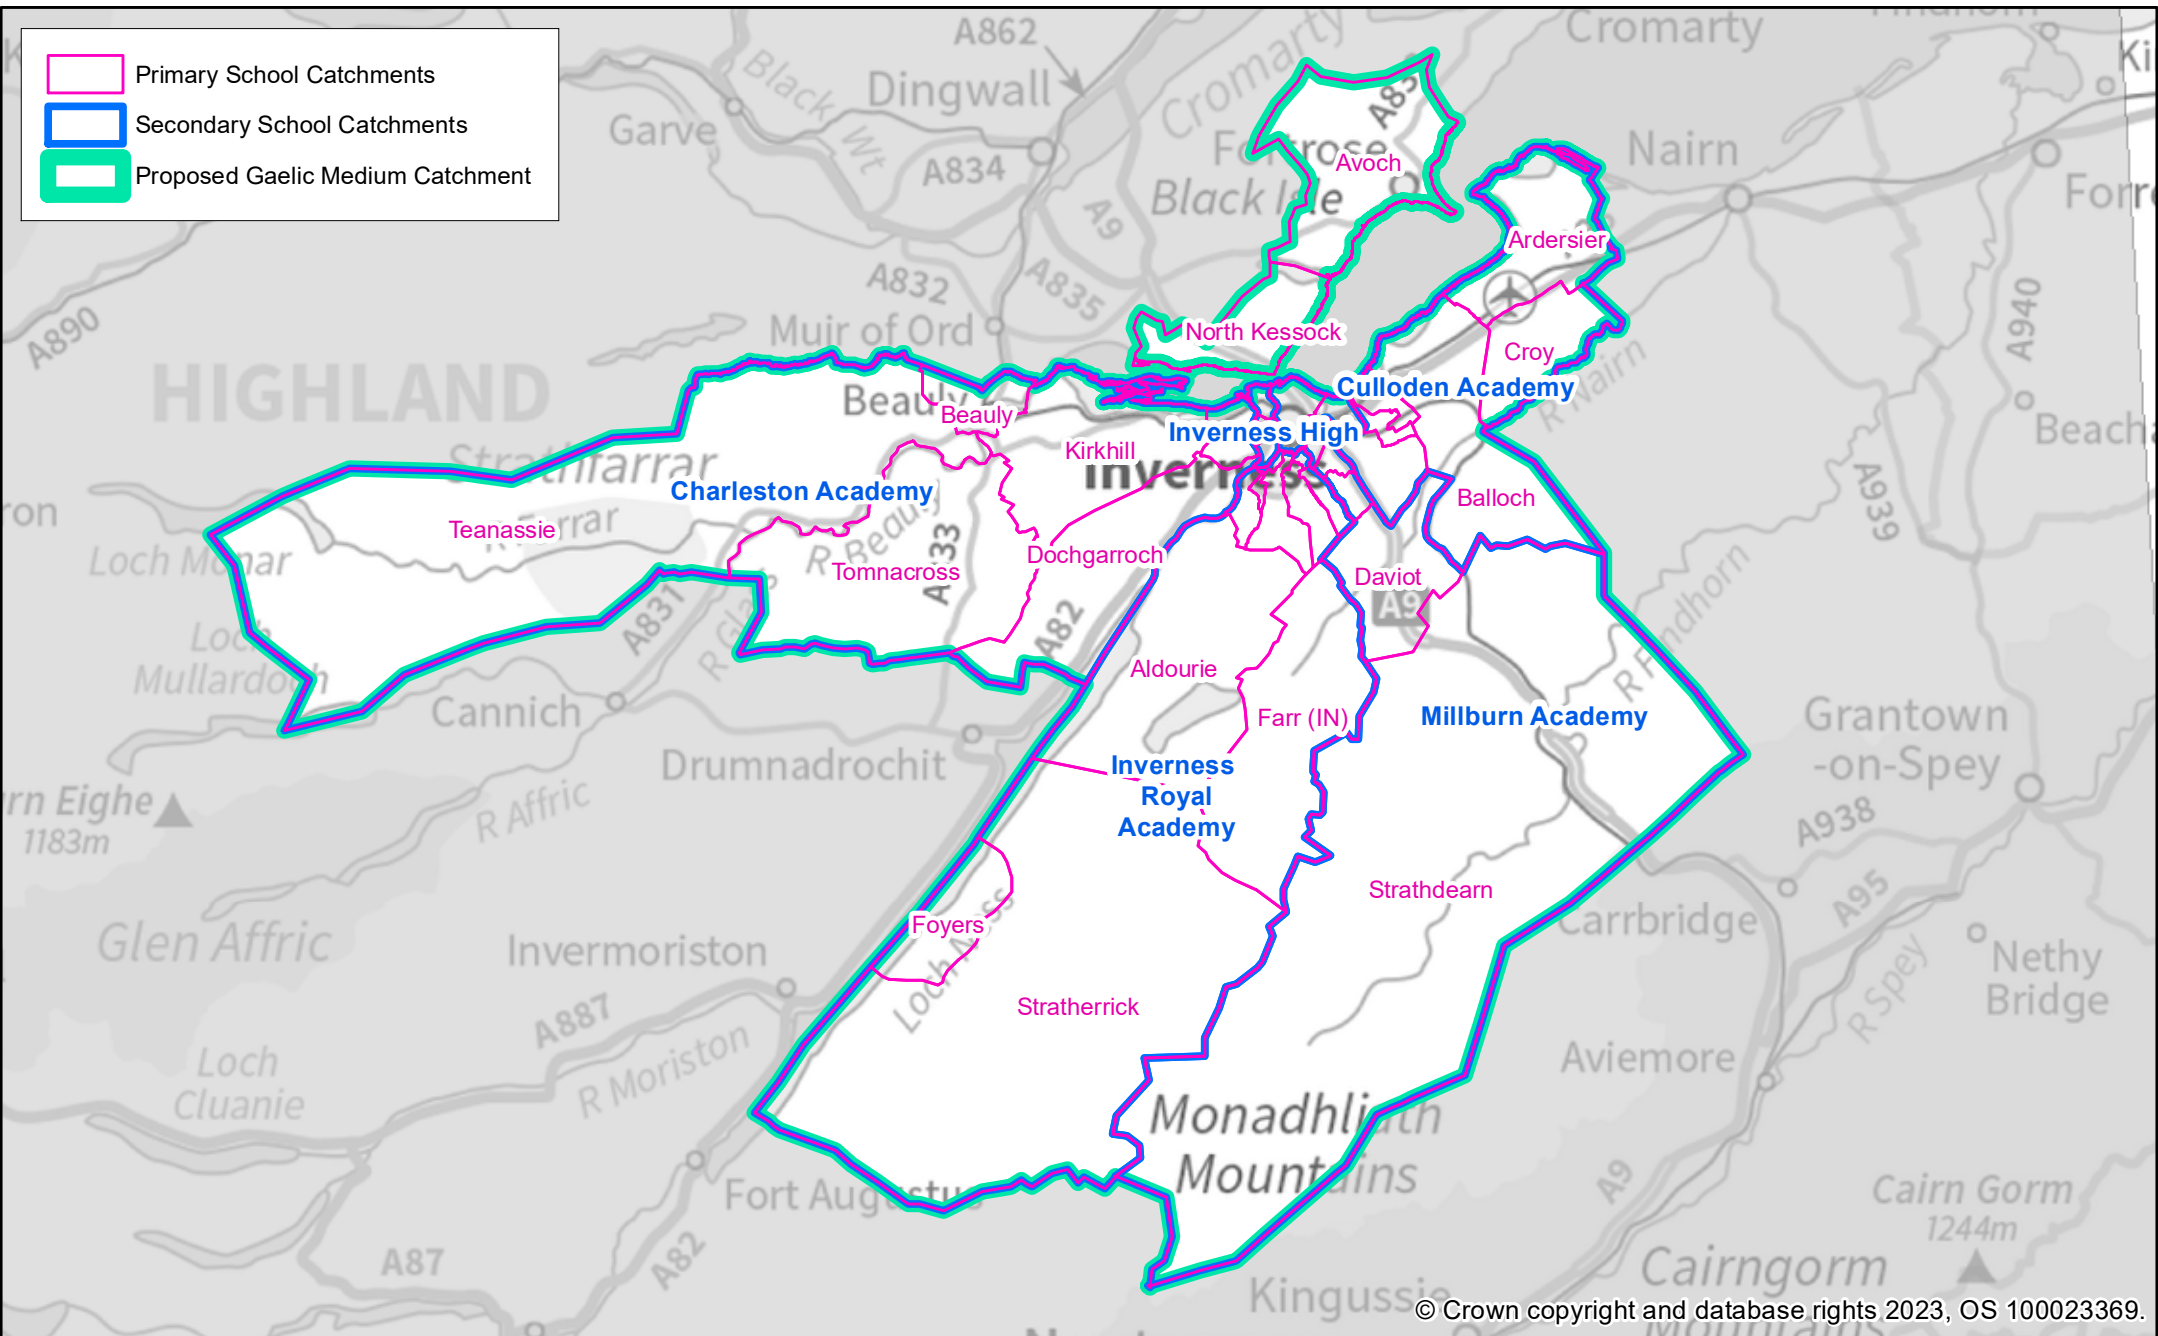

- Primary School Catchments
- Secondary School Catchments
- Proposed Gaelic Medium Catchment

Ref: gis2730
Date: Apr 2023

Proposed Gaelic Medium Catchments

Bun-sgoil Ghàidhlig Inbhir Nis & Inverness Royal Academy

N
1:370,000