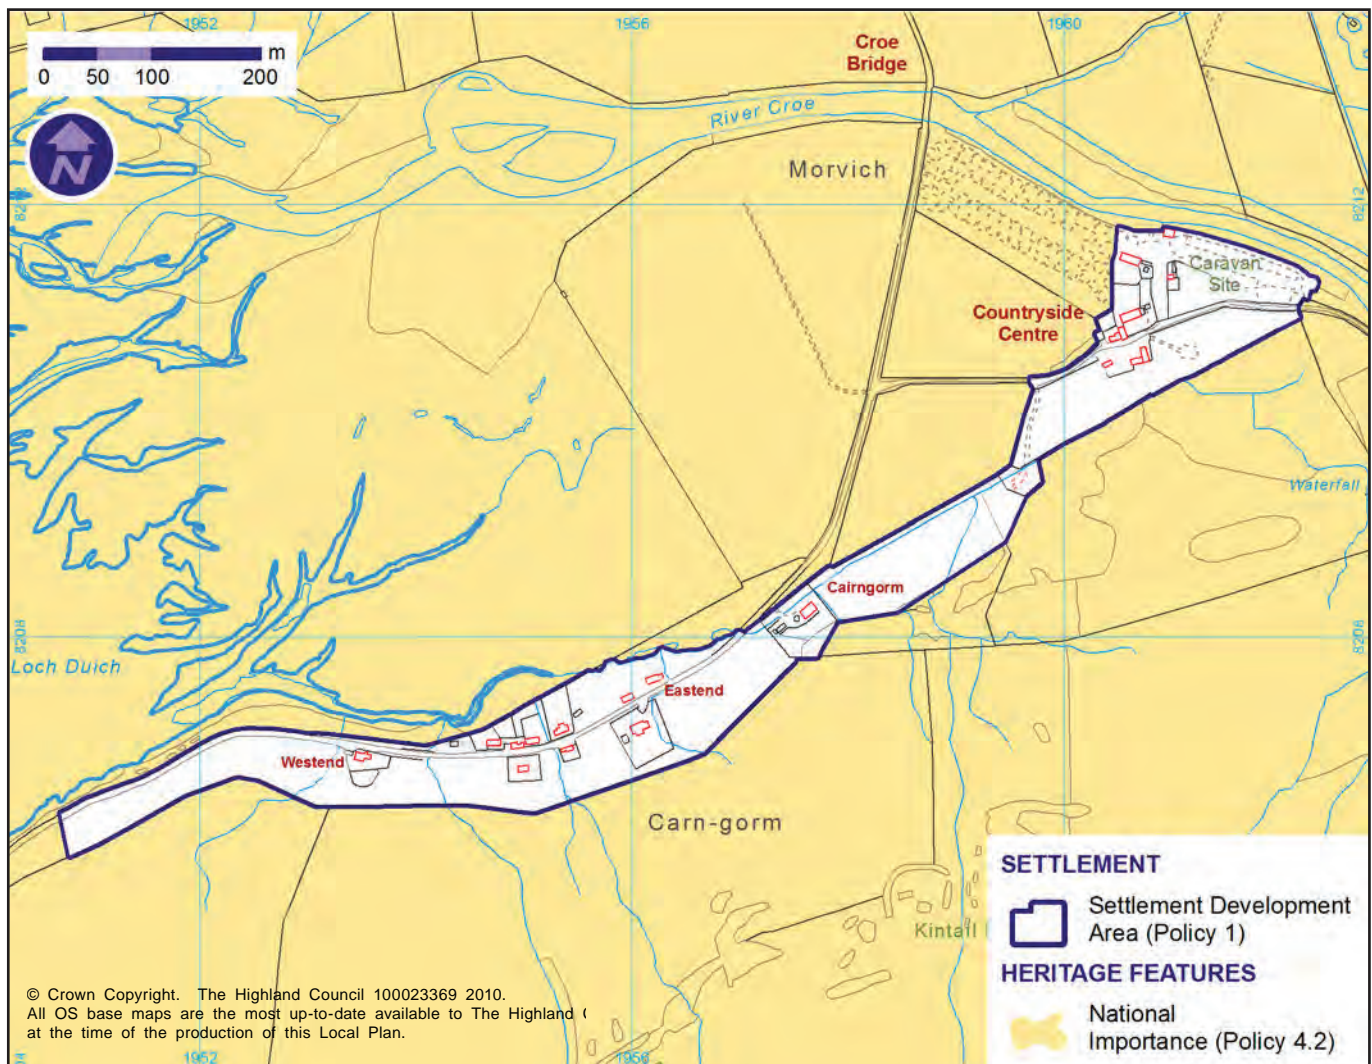

INSET 73 : CARN GORM and MORVICH

Inset 73 : An Carn Gorm agus A' Mhormhaich

Objectives for Carn Gorm and Morvich

- To safeguard in by croft land quality by favouring siting on poorer parts of crofts or on common grazings where applicable.
- To secure exceptional siting and design quality where public seaward views are likely to be affected or land is within a landscape designation.
- To secure road improvements where a network deficiency is created or worsened.
- To protect the integrity of and secure exceptional siting and design within the NSA.