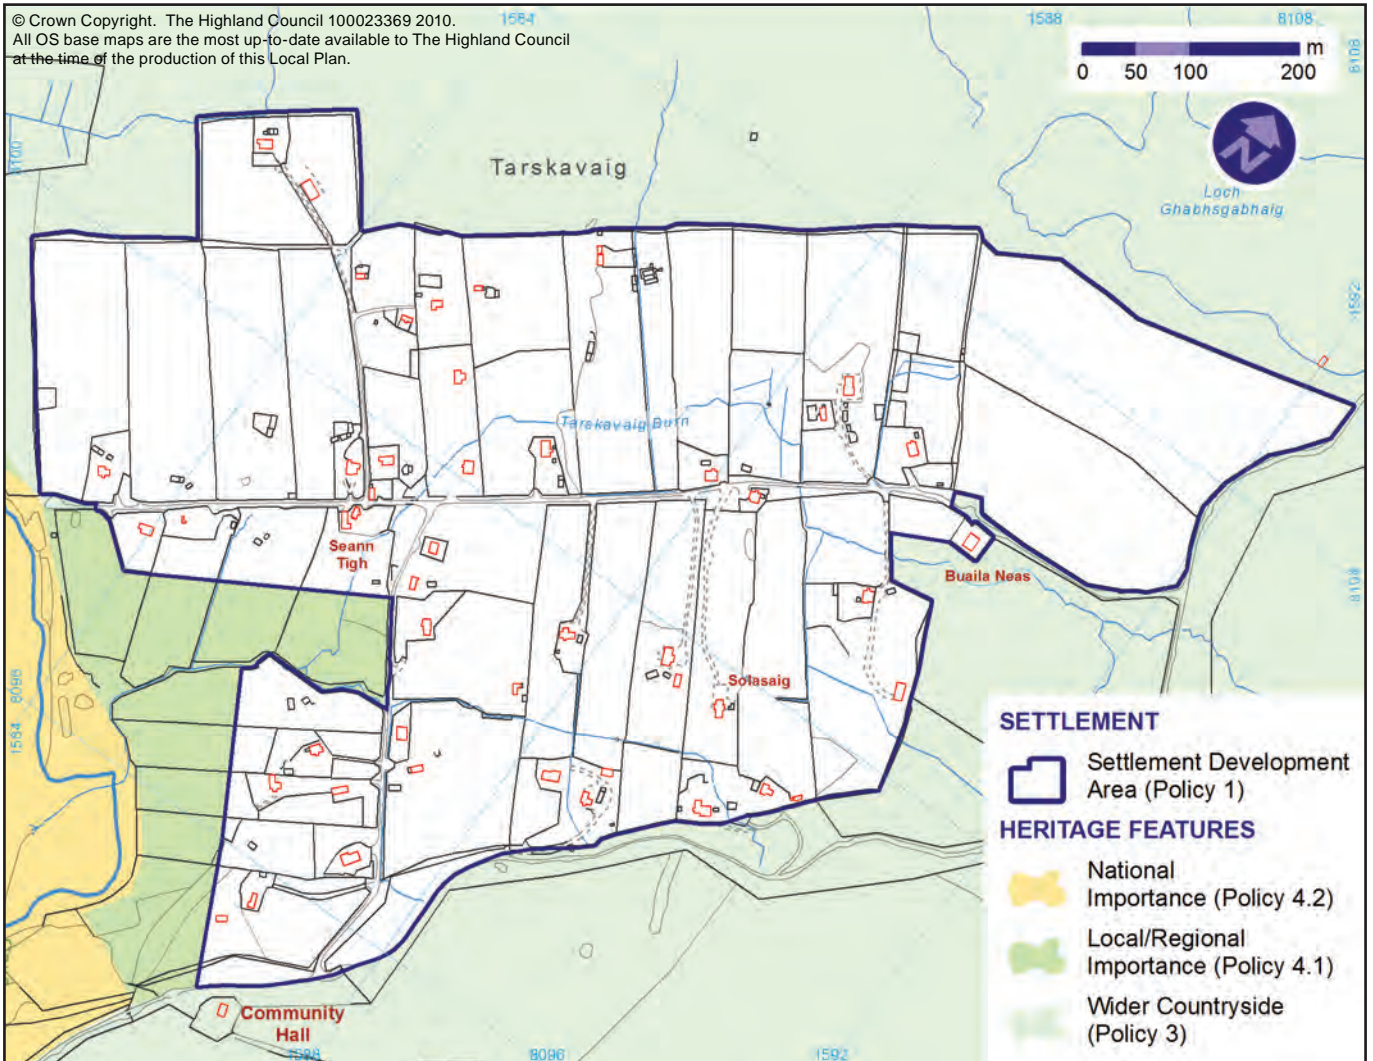

INSET 87 : TARSKAVAIG

Inset 87 : Tarsgabhaig

Objectives

- To secure exceptional design quality.
- To retain the very attractive scattered pattern of a coastal crofting community.
- To protect public seaward views.
- To safeguard in by croft land quality by favouring siting on poorer parts of crofts or on common grazings where applicable.
- To safeguard species rich grassland habitat.