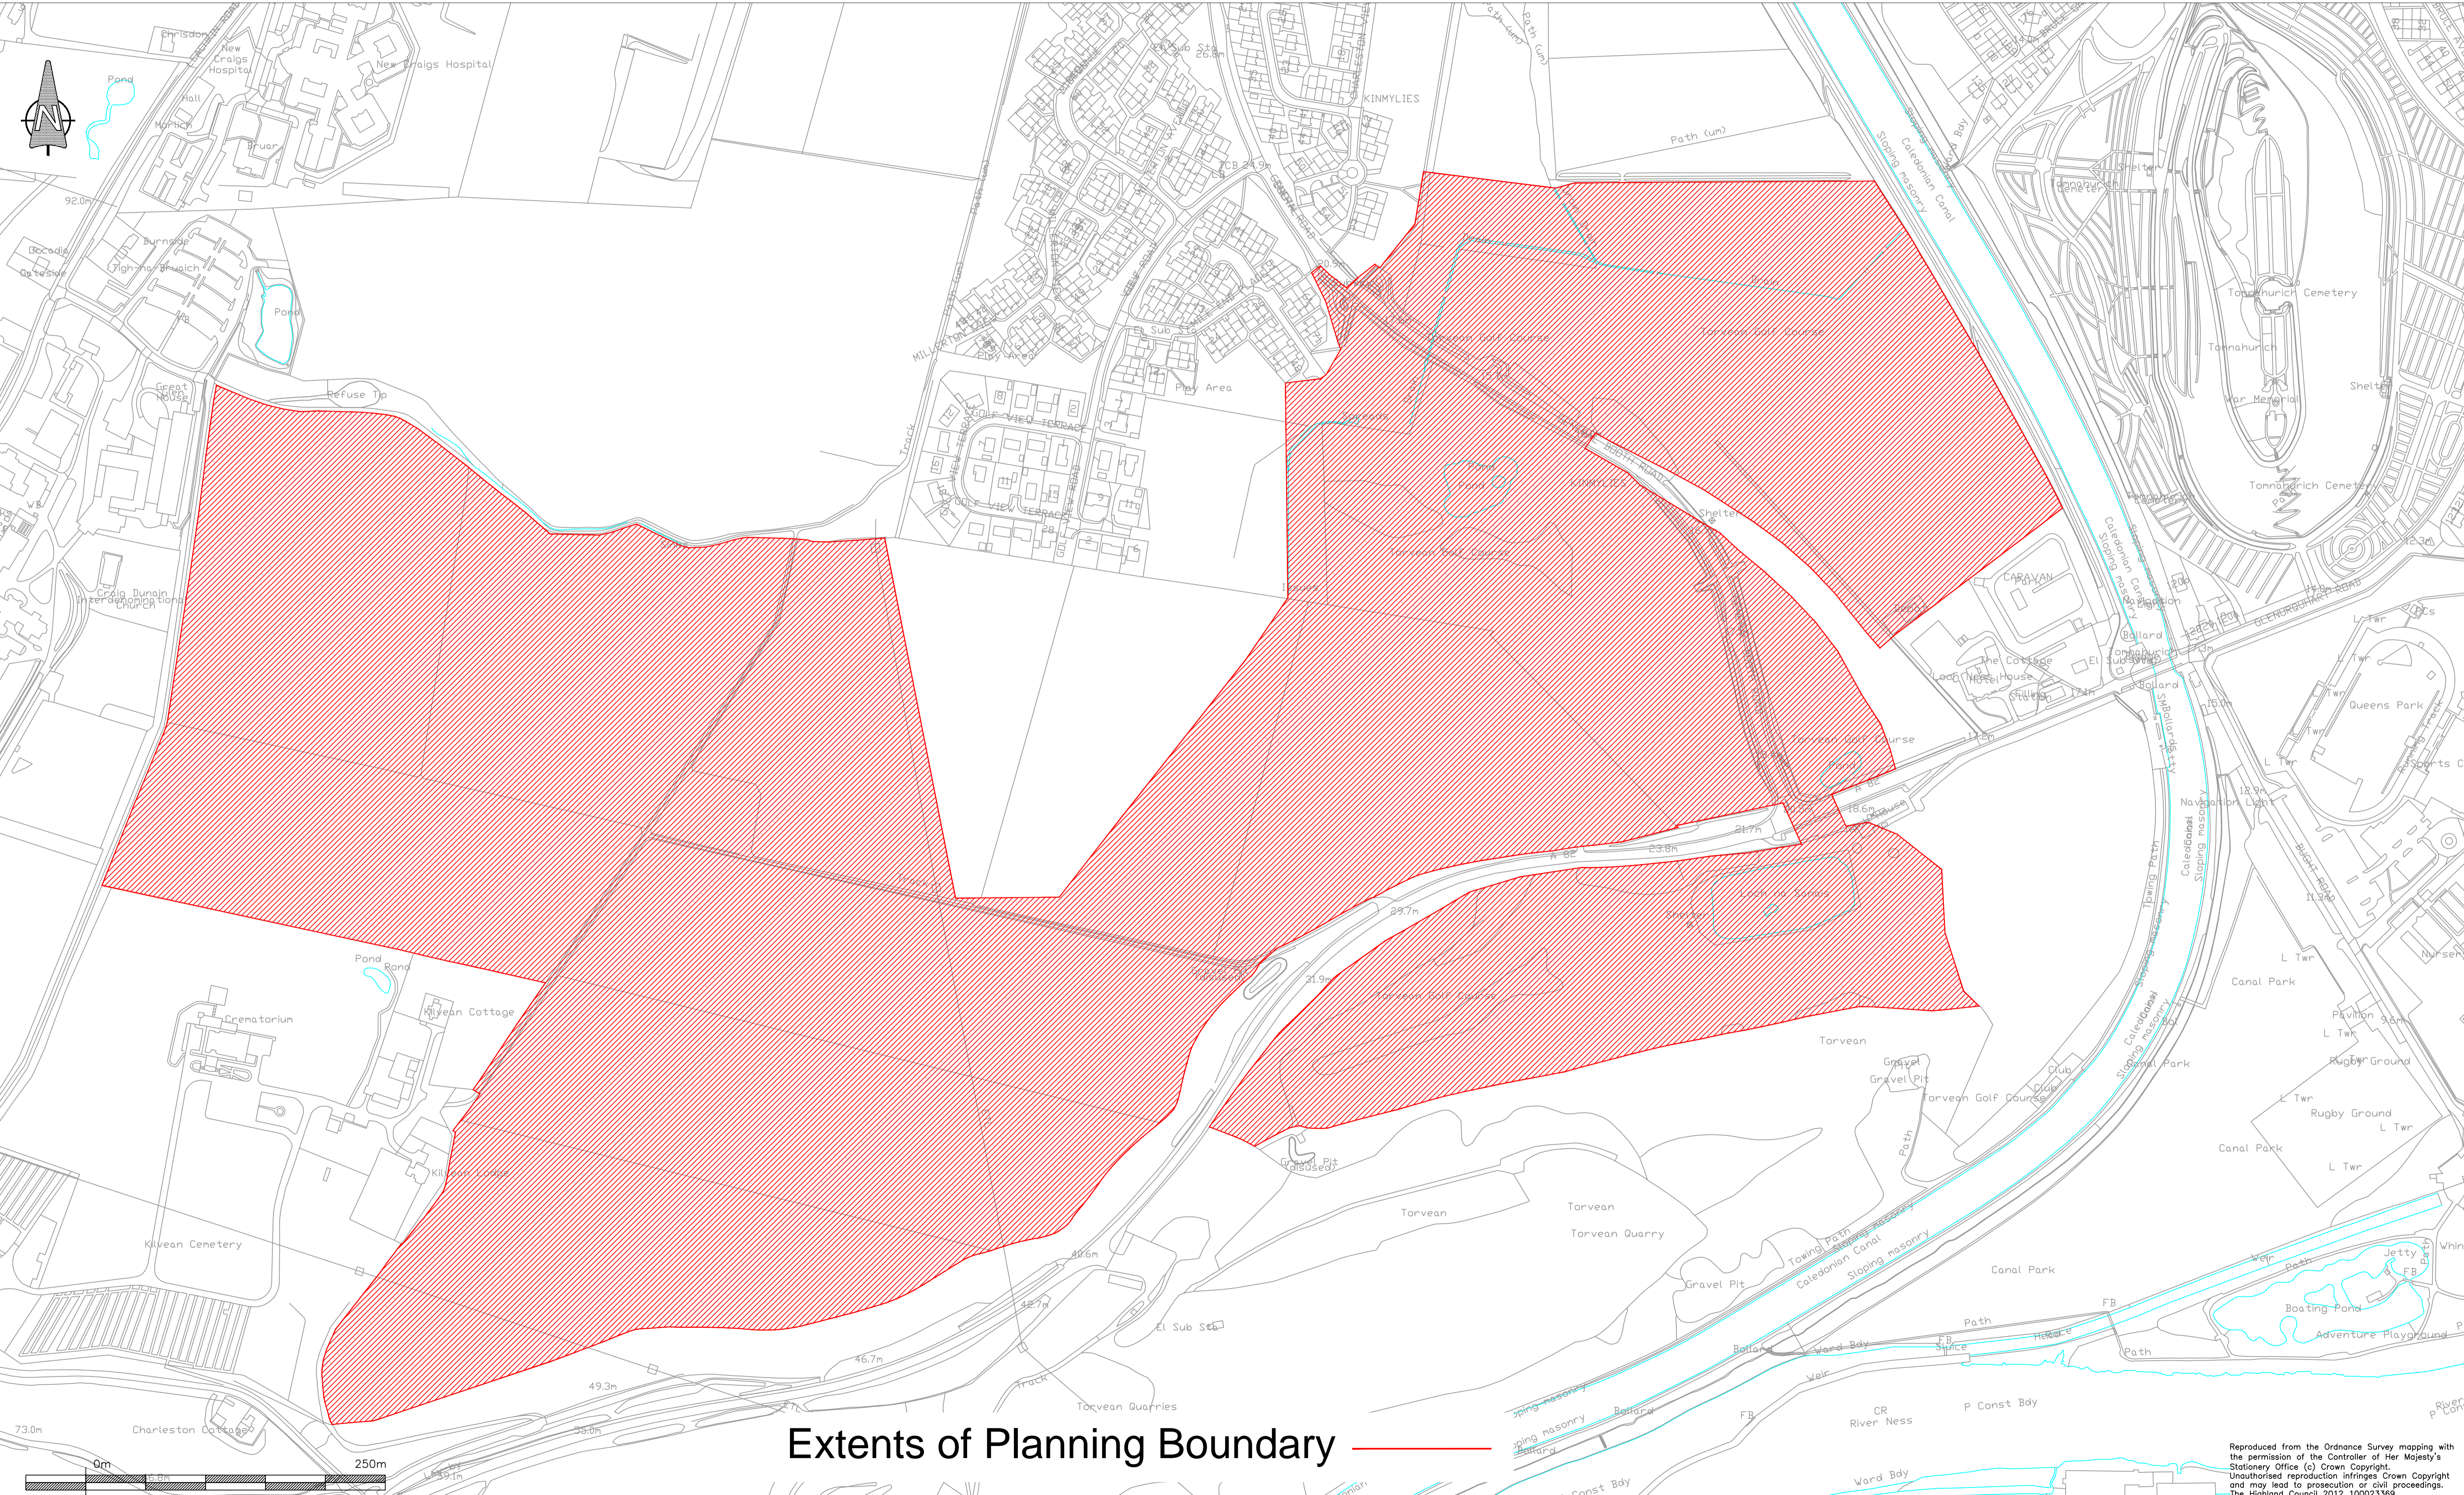

Torvean Golf Course, Sports Hub, Kilvean Cemetery Extension and Parkland

Extents of Planning Boundary ———