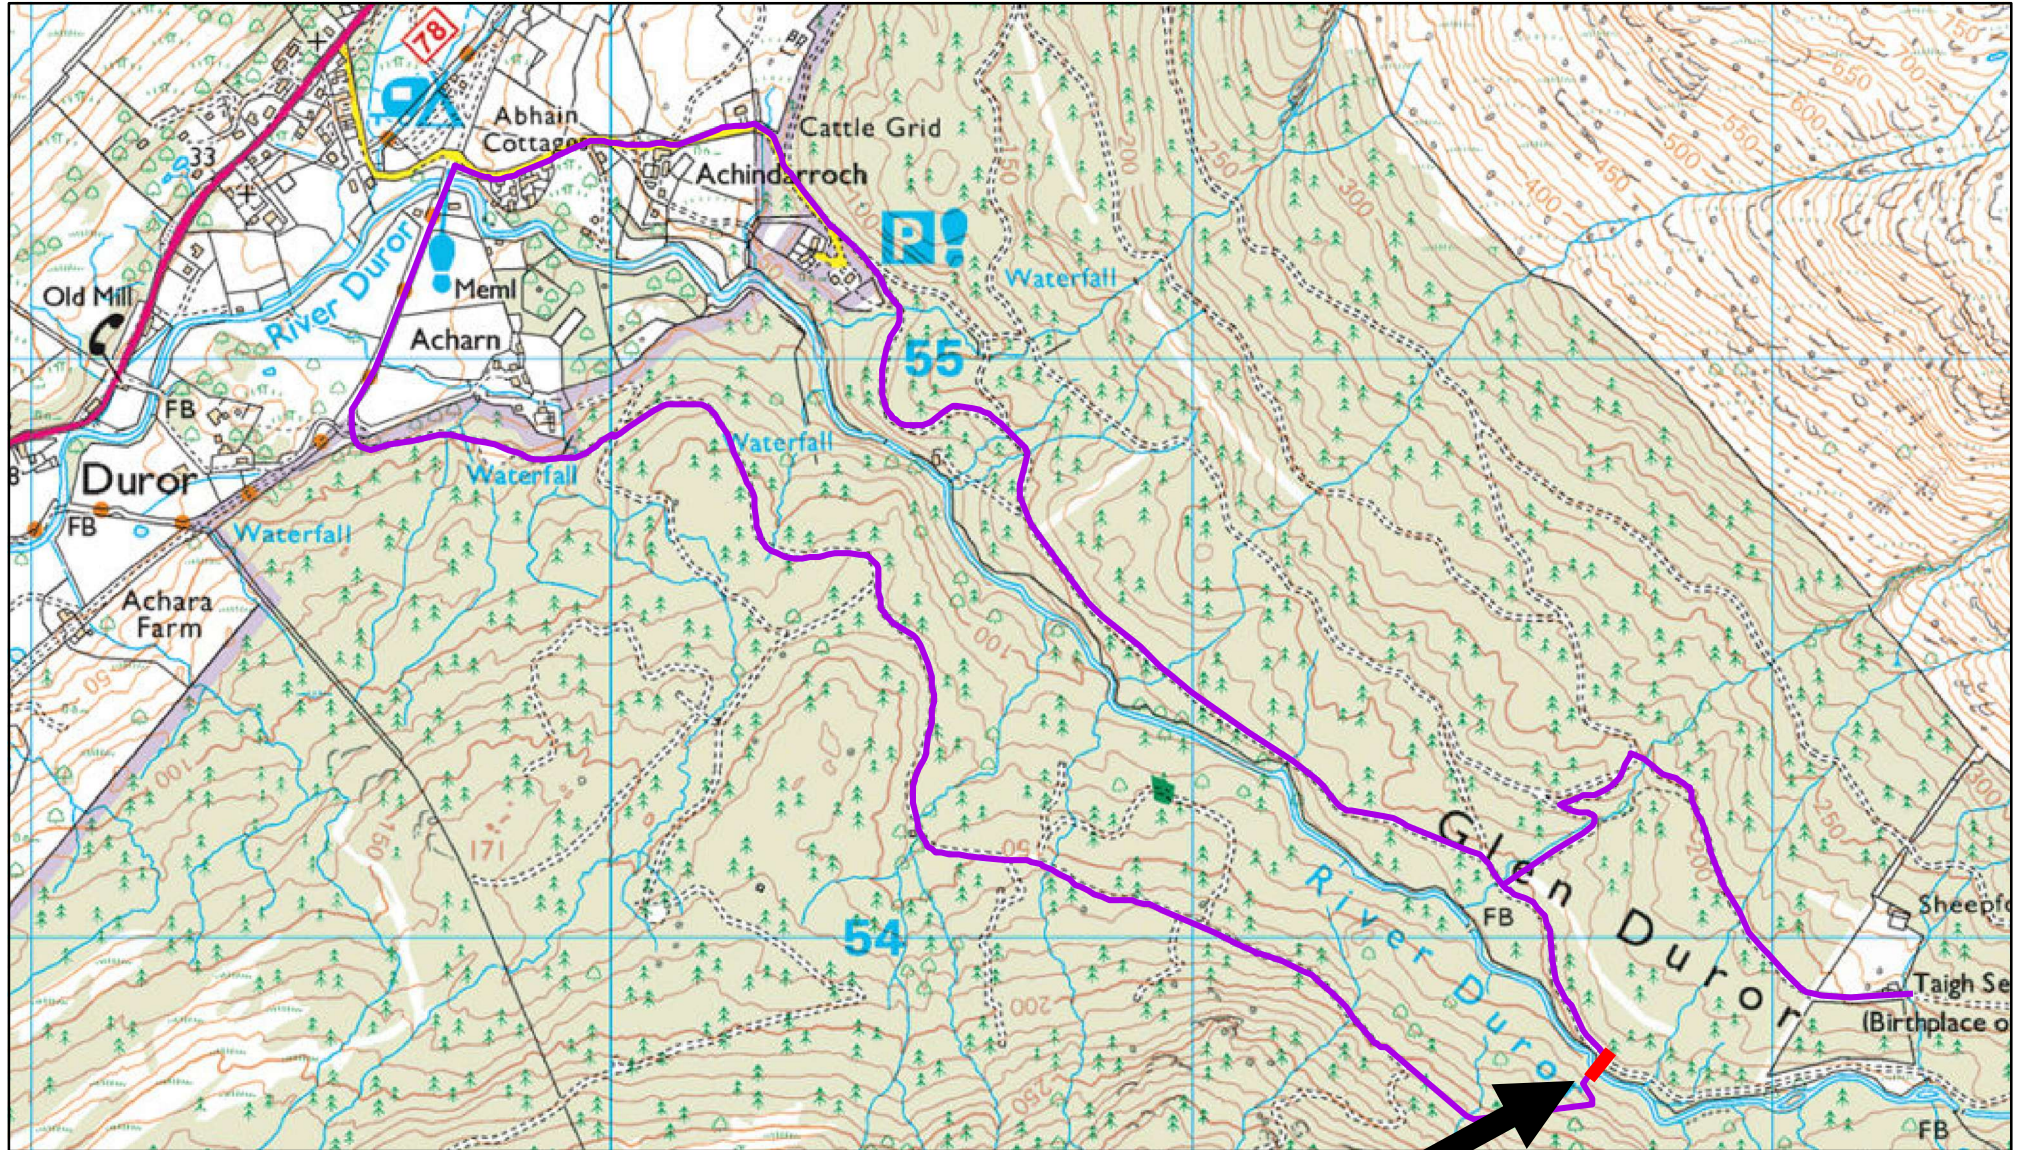

Glen Duror 4 Mile Walk

This bridge was removed after it sustained significant storm damage.